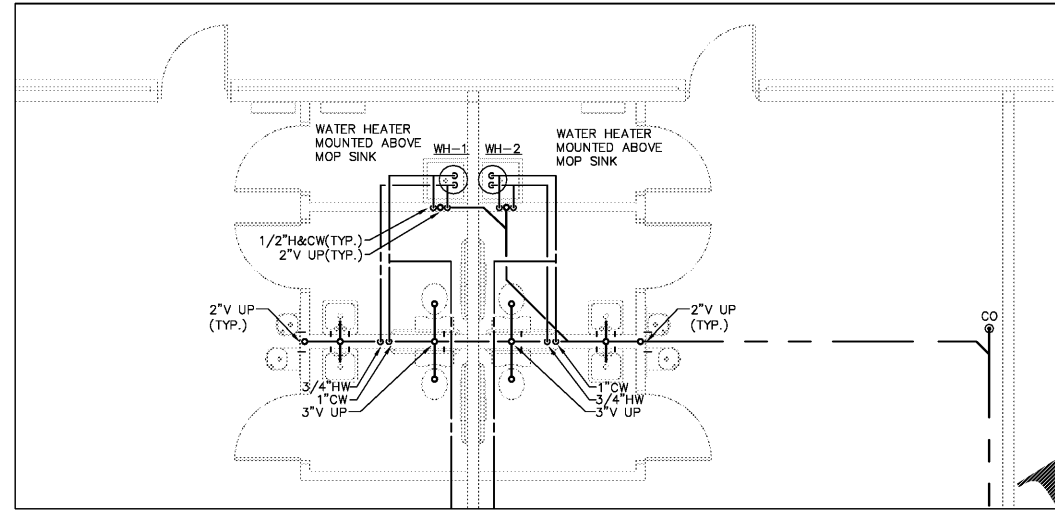

1 Plumbing - Enlarged Floor Plan 1
Scale: 1/4" = 1/0"

2 Plumbing - Enlarged Floor Plan 2
Scale: 1/4" = 1/0"

4 Plumbing - Enlarged Floor Plan 4
Scale: 1/4" = 1/0"

3 Plumbing - Enlarged Floor Plan 3
Scale: 1/4" = 1/0"

REVISIONS:	NO.	DATE	DESCRIPTION

RETAIL DEVELOPMENT
POP'S WINE & SPIRITS
2-1764 TR A-B MCFARLAND 400 IND PARK
MCFARLAND PKWY ALPHARETTA GA 30004

PLUMBING ENLARGED FLOOR PLAN	DATE: 01/18/2019
PROJ. NO: 201834	