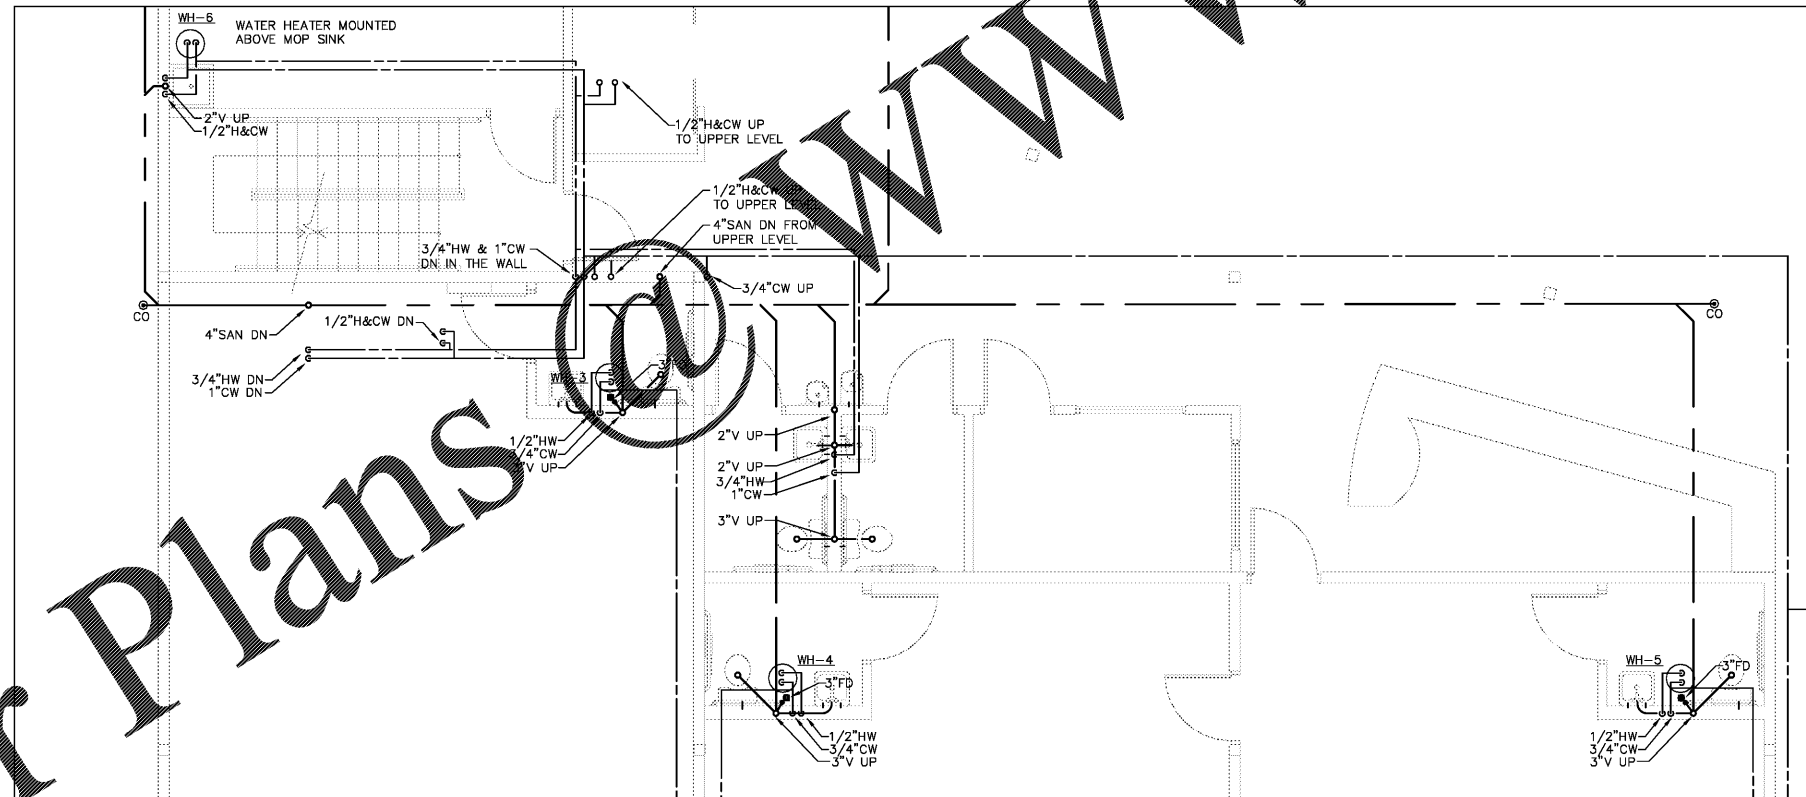

1 Plumbing - Enlarged Floor Plan 1
Scale: 1/4" = 1/0"

2 Plumbing - Enlarged Floor Plan 2
Scale: 1/4" = 1/0"

4 Plumbing - Enlarged Floor Plan 4
Scale: 1/4" = 1/0"

3 Plumbing - Enlarged Floor Plan 3
Scale: 1/4" = 1/0"

REVISIONS:	NO.	DATE	DESCRIPTION

RETAIL DEVELOPMENT
POP'S WINE & SPIRITS
2-1764 TR A-B MCFARLAND 400 IND PARK
MCFARLAND PKWY ALPHARETTA GA 30004

PLUMBING ENLARGED FLOOR PLAN	DATE: 01/18/2019
PROJ. NO: 201834	