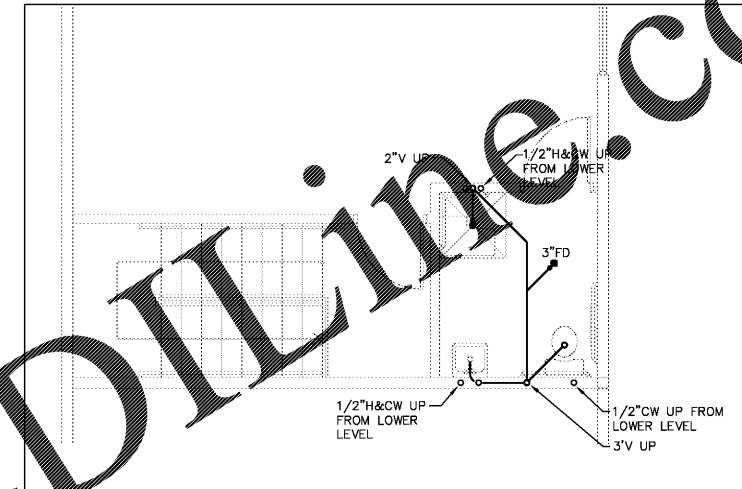

1 Plumbing - Enlarged Floor Plan 1
Scale: 1/4" = 1/0"

2 Plumbing - Enlarged Floor Plan 2
Scale: 1/4" = 1/0"

4 Plumbing - Enlarged Floor Plan 4
Scale: 1/4" = 1/0"

3 Plumbing - Enlarged Floor Plan 3
Scale: 1/4" = 1/0"

REVISIONS:	NO.	DATE	DESCRIPTION

RETAIL DEVELOPMENT
POP'S WINE & SPIRITS
2-1764 TR A-B MCFARLAND 400 IND PARK
MCFARLAND PKWY ALPHARETTA GA 30004

PLUMBING ENLARGED FLOOR PLAN	DATE: 01/18/2019
PROJ. NO: 201834	