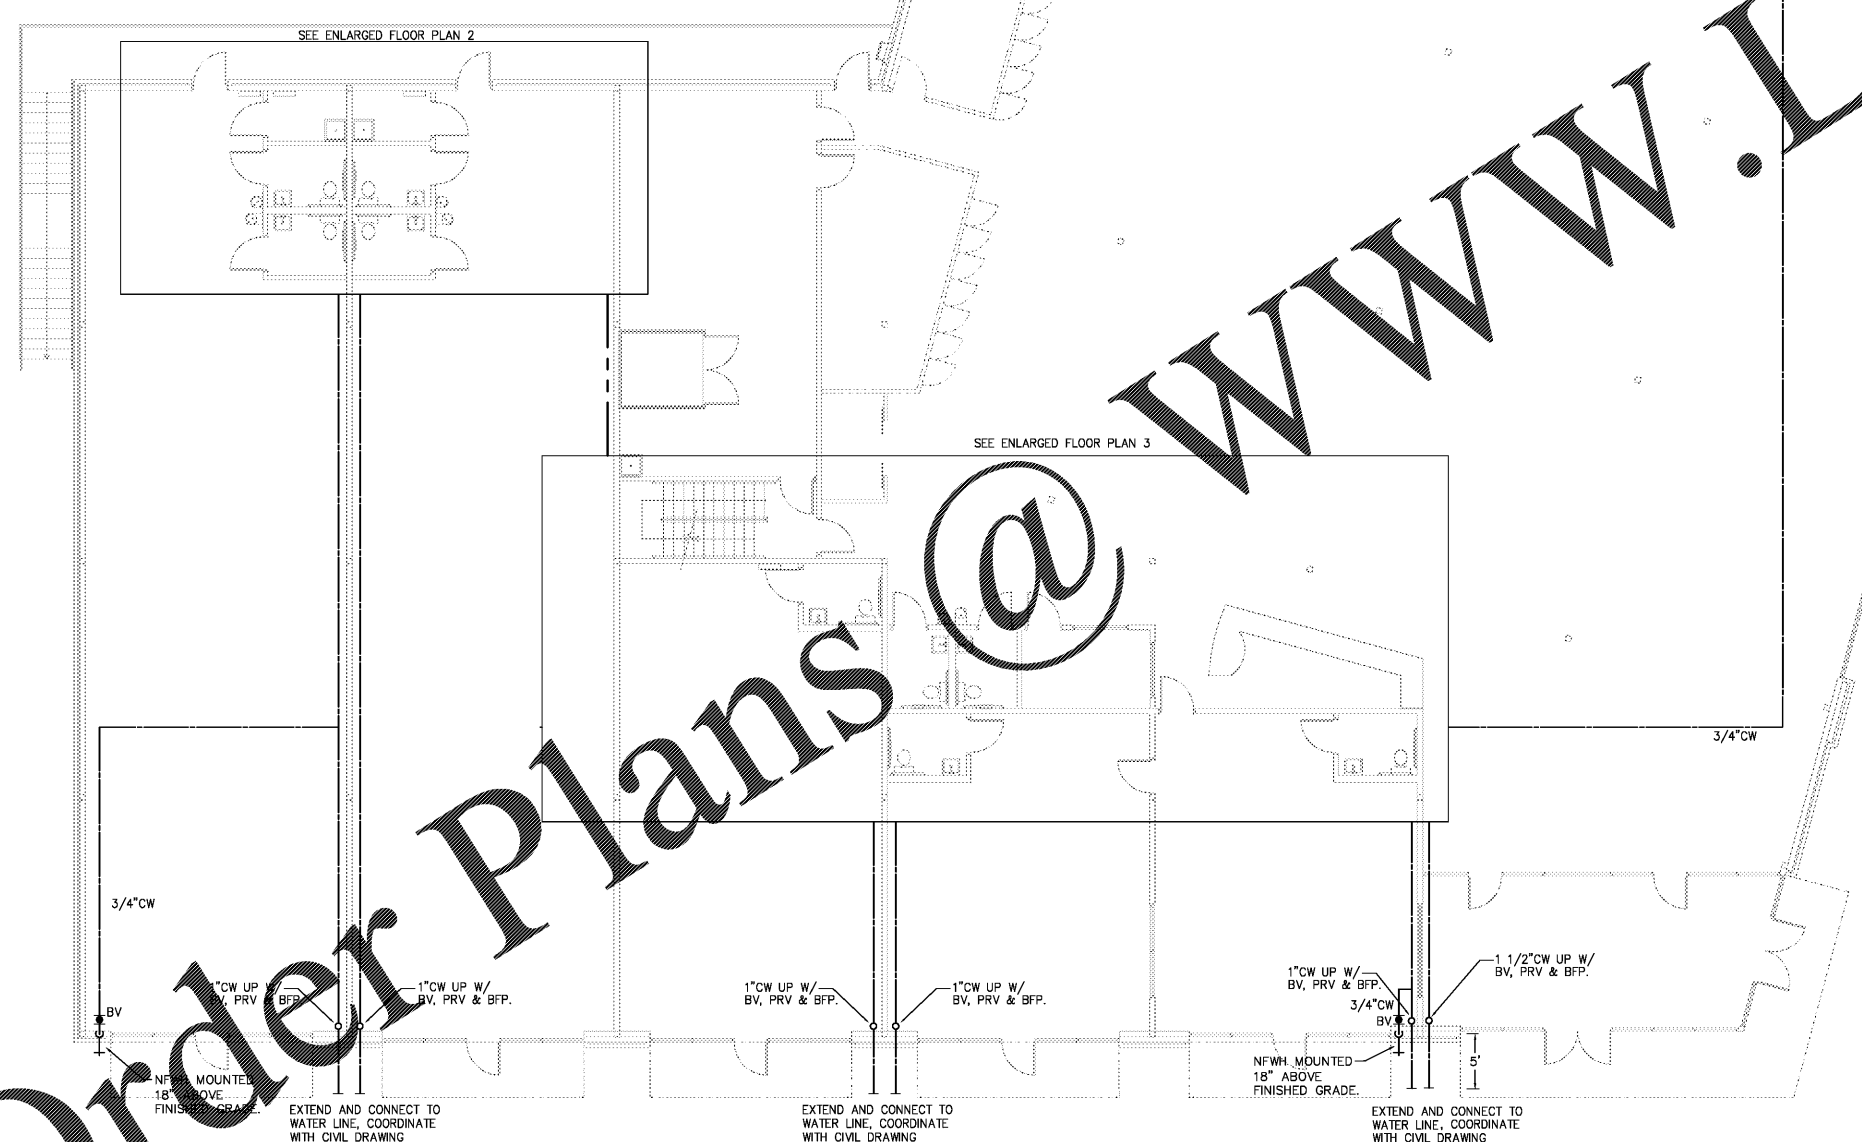

Order Plans @ www.LDLine.com

1 Plumbing - Ground Floor Plan
Scale: 1/8" = 1/0"

2 Plumbing - Mezzanine Floor Plan
Scale: 1/8" = 1/0"

REVISIONS:	NO.	DATE	DESCRIPTION

RETAIL DEVELOPMENT
POP'S WINE & SPIRITS
 2-1764 TR A-B MCFARLAND 400 IND PARK
 MCFARLAND PKWY ALPHARETTA GA 30004

PLUMBING GROUND & MEZZANINE FLOOR PLAN	DATE:	01/18/2019
	PROJ. NO:	201834