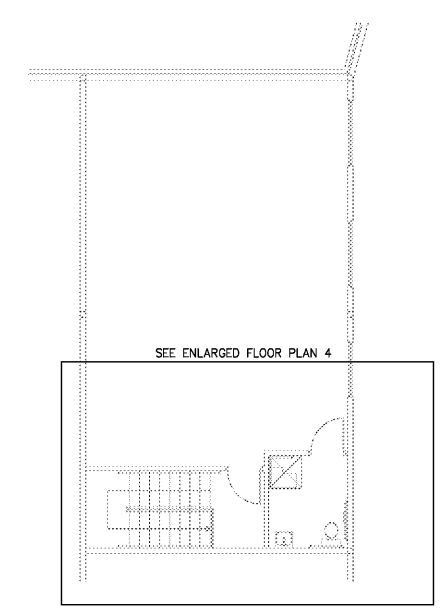

Order Plans @ www.LDLine.com

1 Plumbing - Ground Floor Plan
Scale: 1/8" = 1/0"

2 Plumbing - Mezzanine Floor Plan
Scale: 1/8" = 1/0"

REVISIONS:	NO.	DATE	DESCRIPTION

RETAIL DEVELOPMENT
POP'S WINE & SPIRITS
 2-1764 TR A-B MCFARLAND 400 IND PARK
 MCFARLAND PKWY ALPHARETTA GA 30004

PLUMBING GROUND & MEZZANINE FLOOR PLAN	DATE:	01/18/2019
	PROJ. NO:	201834