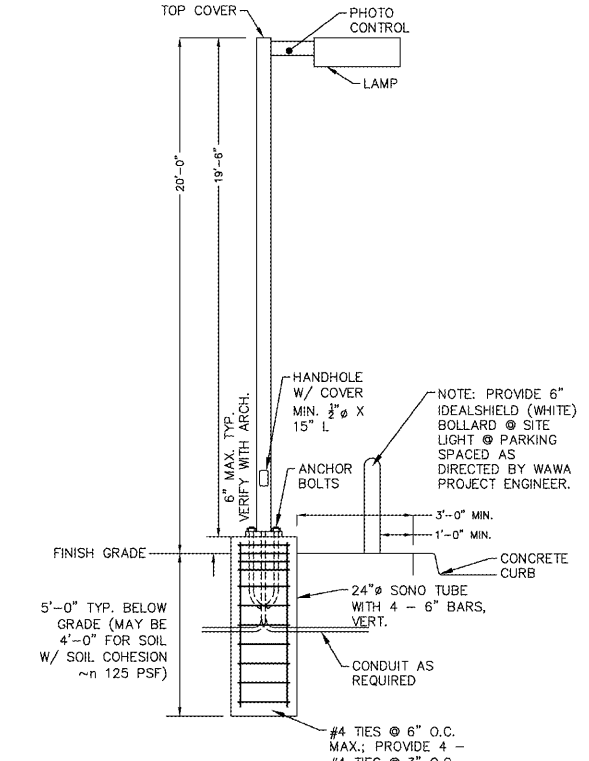

AREA

SYMBOL:	QTY:	LABEL:
	2	A1

ARE-EDG-3M-DA-06-E-UL-WH-700-57K

SYMBOL:	QTY:	LABEL:
	5	A4

ARE-EDG-3MB-DA-06-E-UL-WH-700-57K

SYMBOL:	QTY:	LABEL:
	4	B4

ARE-EDG-4MB-DA-06-E-UL-WH-700-57K

CANOPY

SYMBOL:	QTY:	LABEL:
	24	C1

CAN-304-SL-RD-06-E-UL-WH-525-57K

WALL MOUNTED

SYMBOL:	QTY:	LABEL:
	10	W1

SEC-EDG-3M-WM-04-E-UL-WH-350-57K

Cree Edge™ Series

Performance Summary

Accessories

Trim Ring: Available in white and black.
Mounting Hardware: Available in white and black.
Photocell: Available in white and black.

Ordering Information

304 Series™

LED Recessed Canopy Luminaire

Performance Summary

Accessories

Ordering Information

Cree Edge™ Series

LED Security Wall Pack Luminaire

Performance Summary

Accessories

Ordering Information

Product Code	Quantity	Price
SEC-EDG-3M-WM-04-E-UL-WH-350-57K	10	$350.00

NOTE: THIS DETAIL IS NOT CERTIFIED. FOR INFORMATIONAL PURPOSES ONLY. CONTRACTOR TO PROVIDE SHOP DRAWINGS CERTIFIED BY STRUCTURAL ENGINEER. PLACEMENT: POLE SHALL BE PLACED AT PARKING STRIPE AT HEAD OF SPACE.

LIGHT POLE WITH STANDARD ANCHORING DETAIL
N.T.S.

No.	REVISIONS	DATE	BY
1	OIL WATER SEPARATOR SIGNS	11/07/18	RRP
2	OIL WATER SEPARATOR REVISIONS	07/02/19	RRP
3	UNDERGROUND PIPE CONNECTIONS	07/03/19	RRP
4	PHASE II EAS REVISIONS	01/14/19	RRP
5	BID SET REVISIONS	07/17/19	RRP

Kimley»Horn
© 2018 KIMLEY-HORN AND ASSOCIATES, INC.
1700 WILLOW LAWN DR., SUITE 200, RICHMOND, VA 23230
PHONE: 804-673-3822
WWW.KIMLEY-HORN.COM

DATE	SCALE	DESIGNED BY	DRAWN BY	CHECKED BY
11/09/2018	AS SHOWN	KRW	KRW	RRP

WAWA AT PARHAM AND THREE CHOPT
PREPARED FOR REBEEK CO.
HENRICO COUNTY VIRGINIA

Order Plans
SHEET NUMBER CL-501