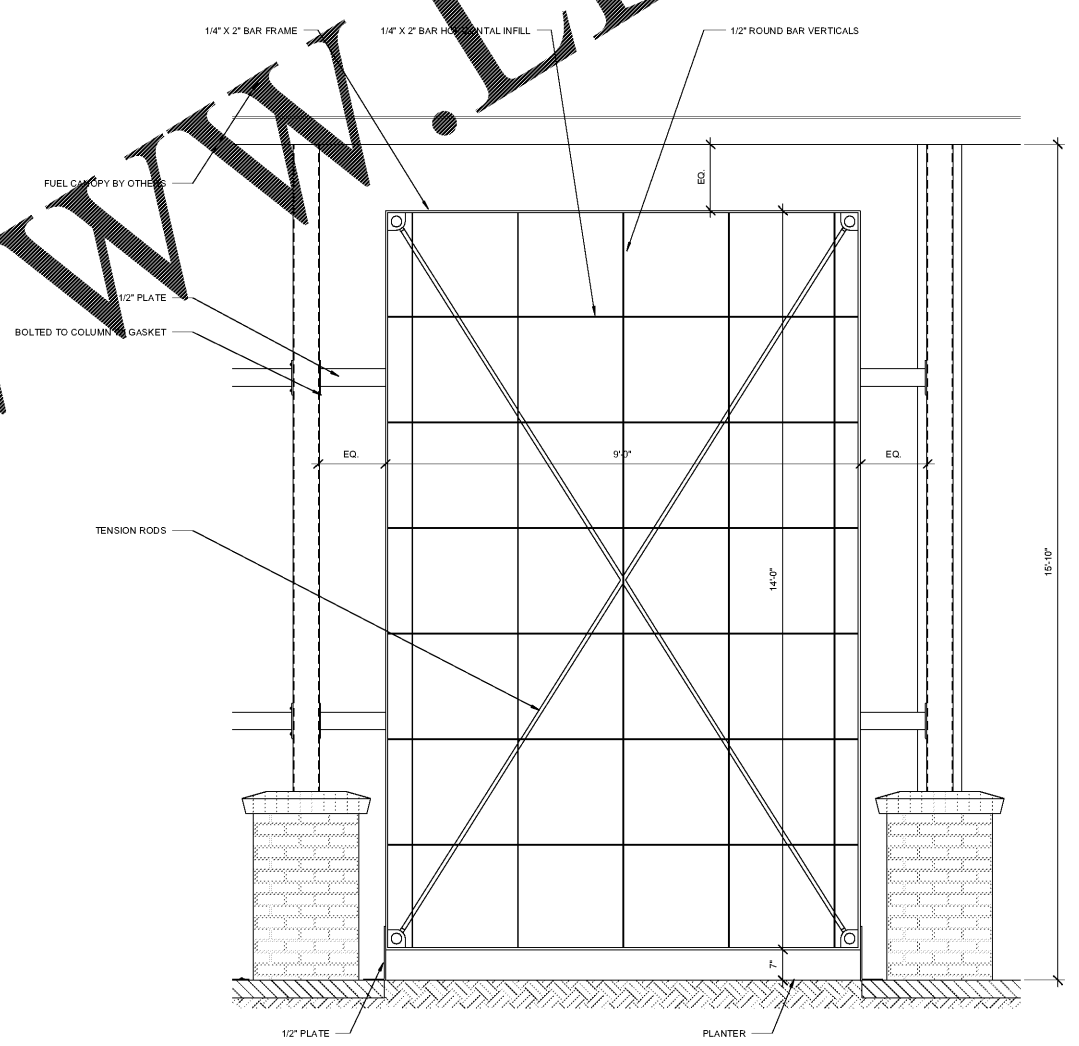

FUEL CANOPY PLANTER DETAIL 3/4" = 1'-0"

FUEL CANOPY DETAIL 3/4" = 1'-0"

PARKER'S CANE BAY

THE PARKER COMPANIES
17 WEST MOODHOUGH ST.
SAVANNAH, GA. 31401

Revisions

NO.	DATE	REVISION

FUEL CANOPY DETAIL

Scale: 3/4" = 1'-0"
Date: 01/21/19
Project: F-404
Drawing No. A510