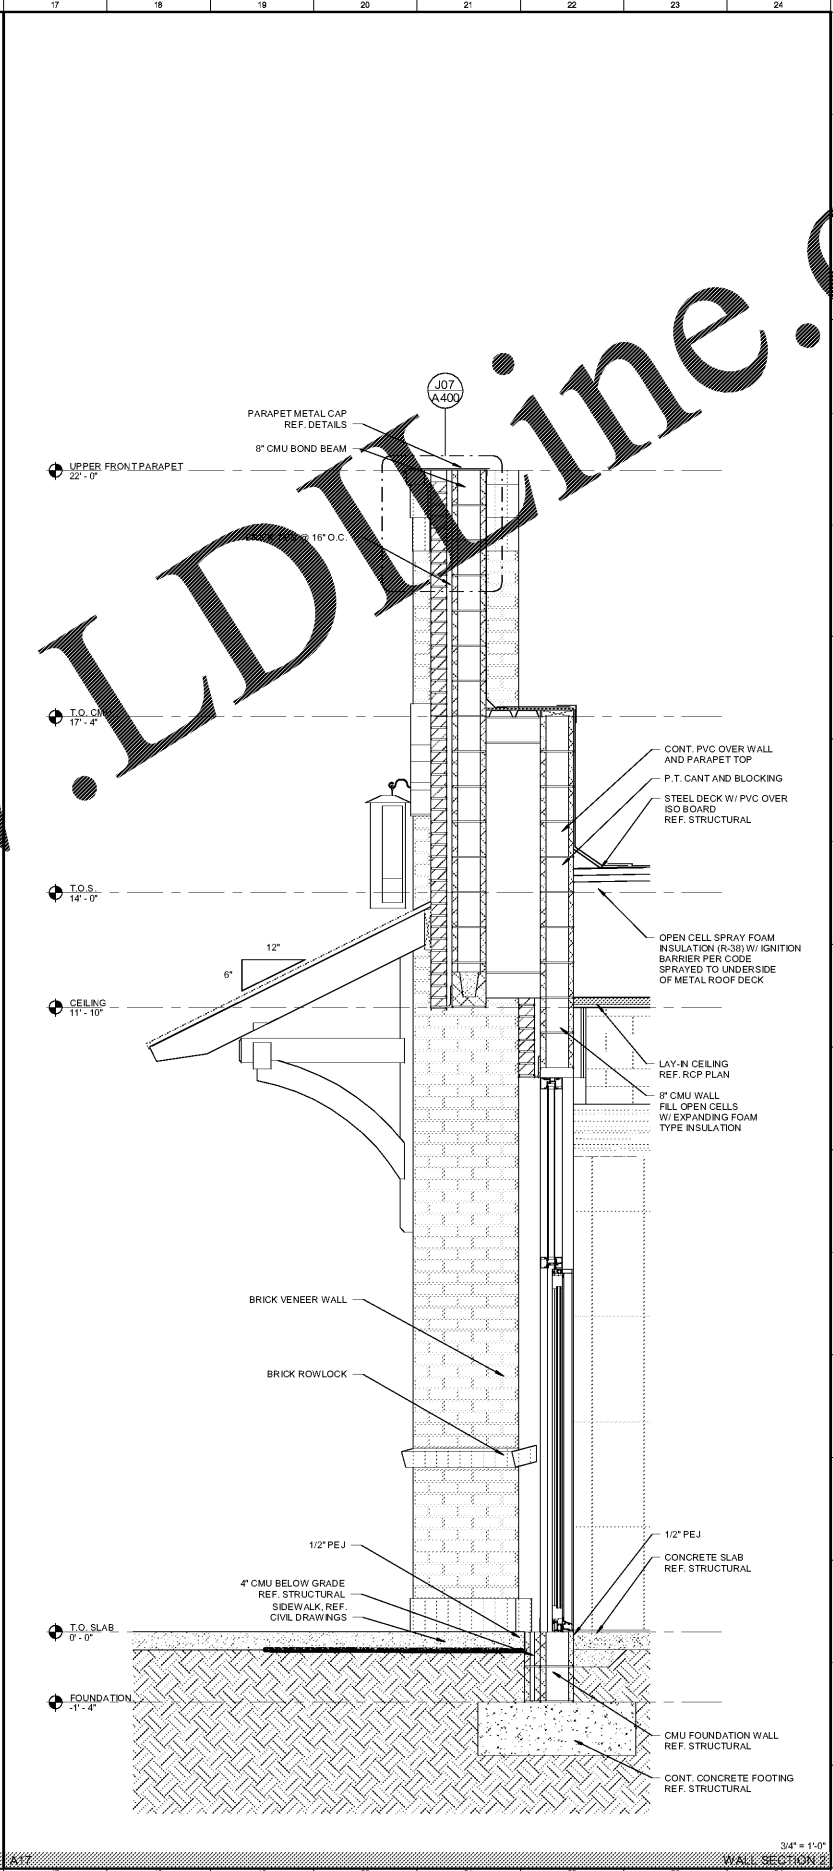

WALL SECTIONS

Scale: 3/4" = 1'-0"

DATE: 01/21/19
PROJECT: PARKER'S CANE BAY
DRAWING NO.: A303

A303

Order Plans @ WWW.LDOnline.com