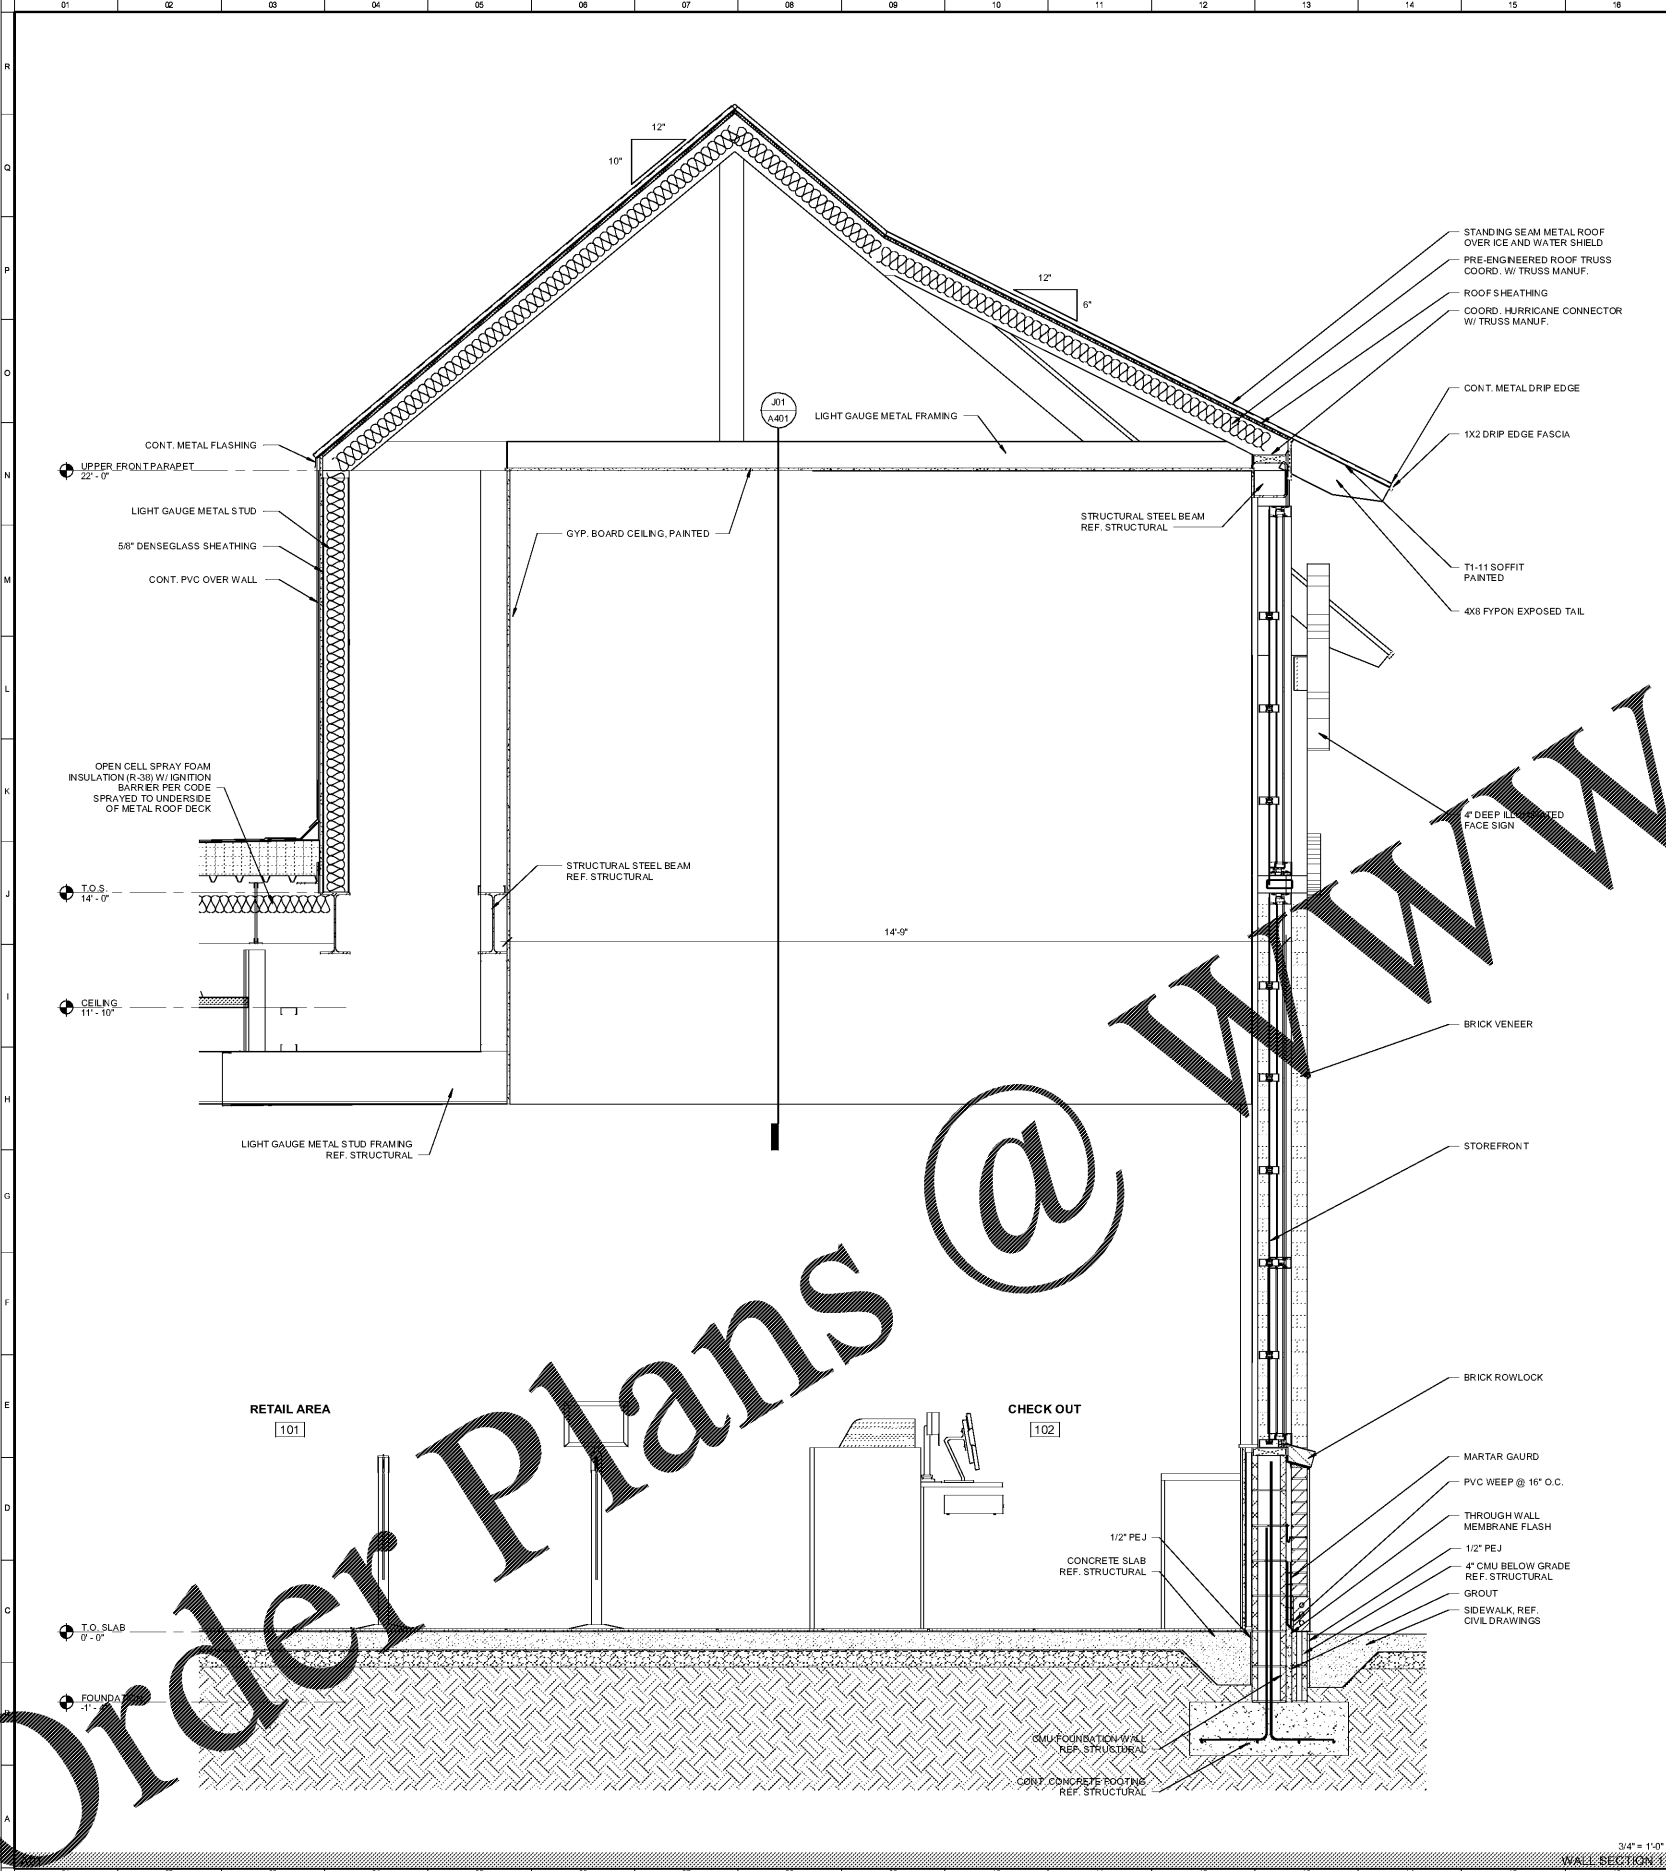

WALL SECTIONS

Scale: 3/4" = 1'-0"

DATE: 01/21/19
PROJECT: PARKER'S CANE BAY
DRAWING NO.: A303

A303

Order Plans @ WWW.LDOnline.com