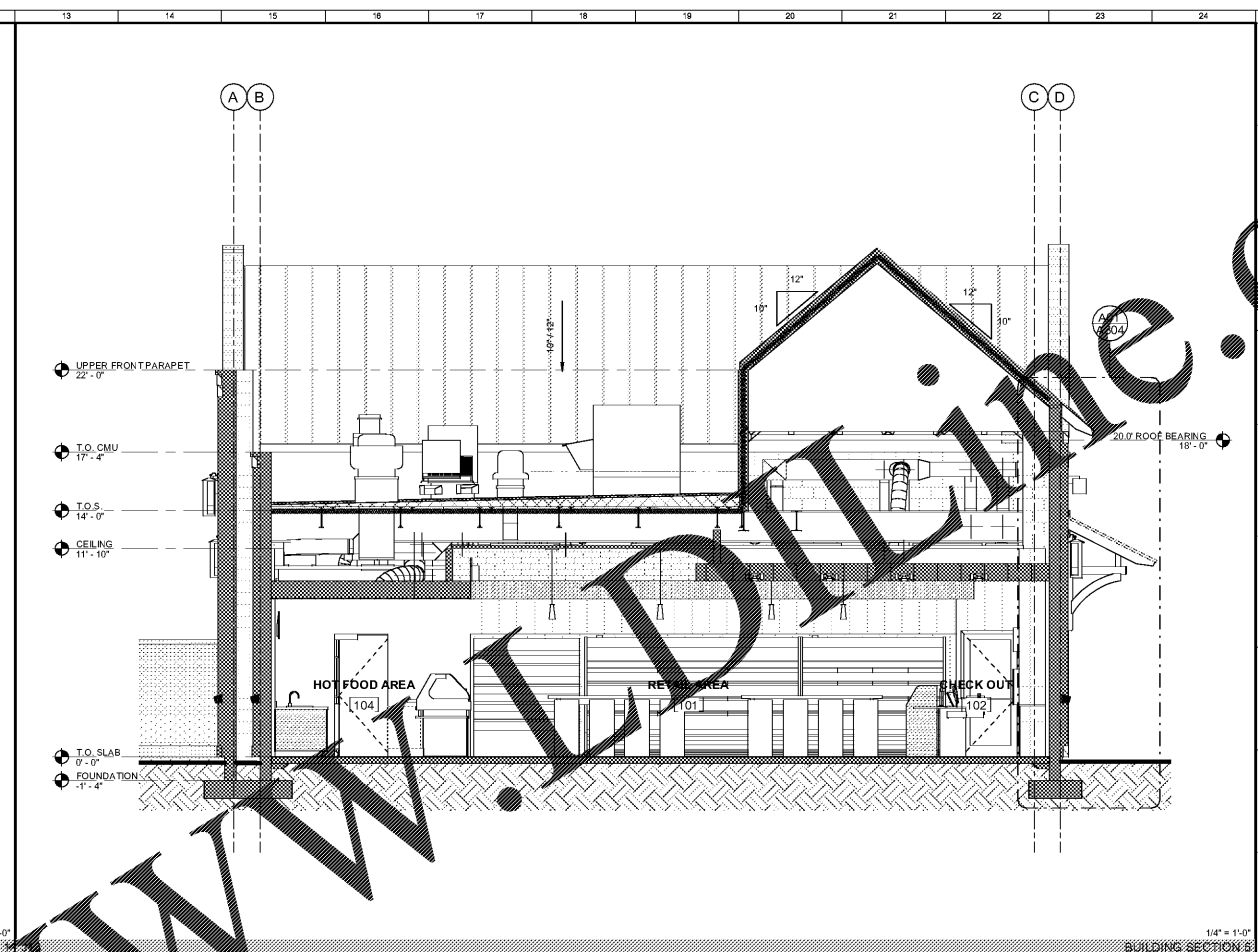

PARKER'S CANE BAY

THE PARKER COMPANIES
17 WEST MOODLOUGH ST.
SAVANNAH, GA. 31401

Revisions

No.	Date	Description

BUILDING SECTIONS

Scale: 1/4" = 1'-0"
 Date: 01/21/19
 Project: P-188
 Drawing No. A301

A301

2/4/2019 2:01:43 PM