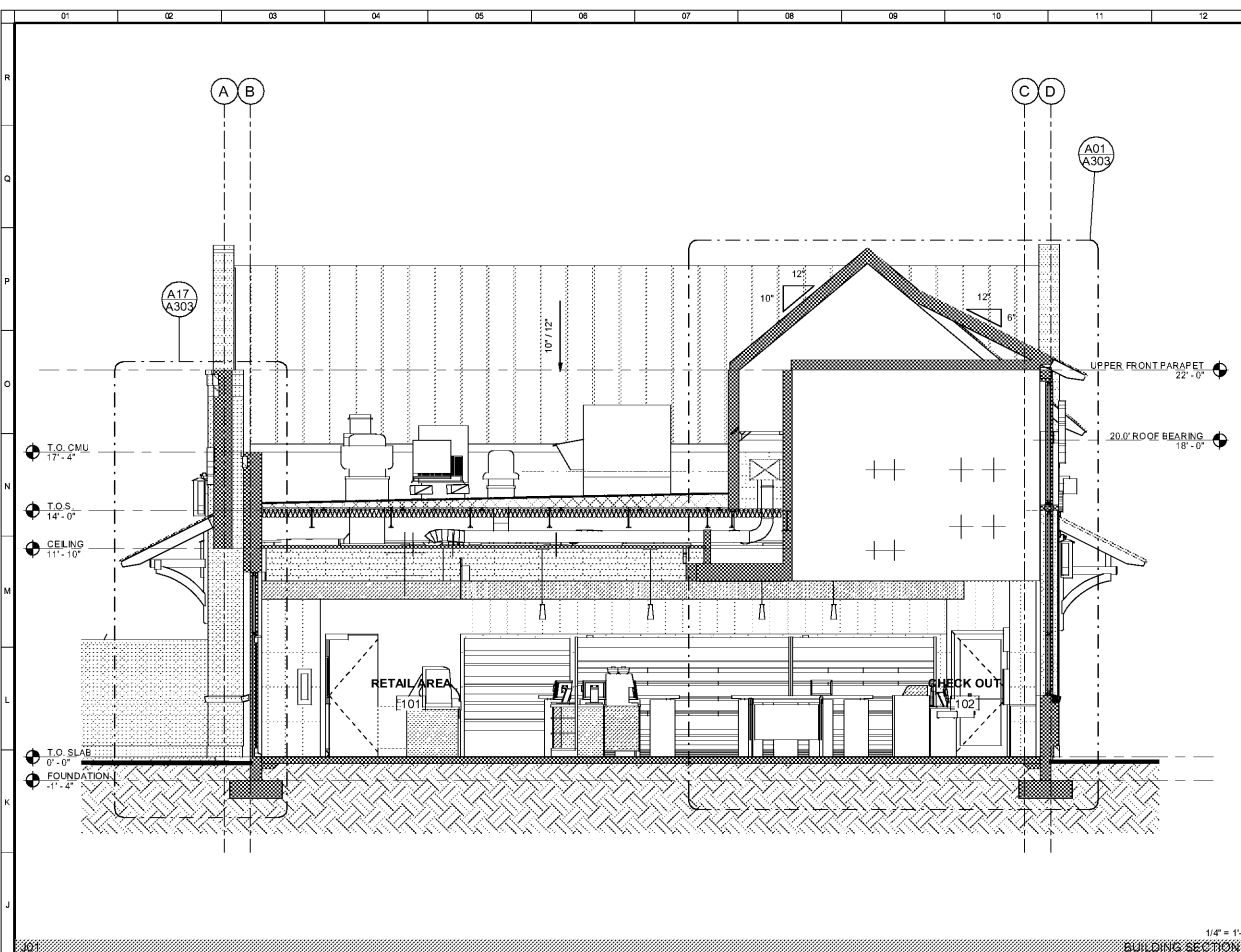

PARKER'S CANE BAY

THE PARKER COMPANIES
17 WEST MOODLOUGH ST.
SAVANNAH, GA. 31401

Revisions

No.	Date	Description

BUILDING SECTIONS

Scale: 1/4" = 1'-0"
 Date: 01/21/19
 Project: P-188
 Drawing No. A301

A301

2/4/2019 2:01:43 PM