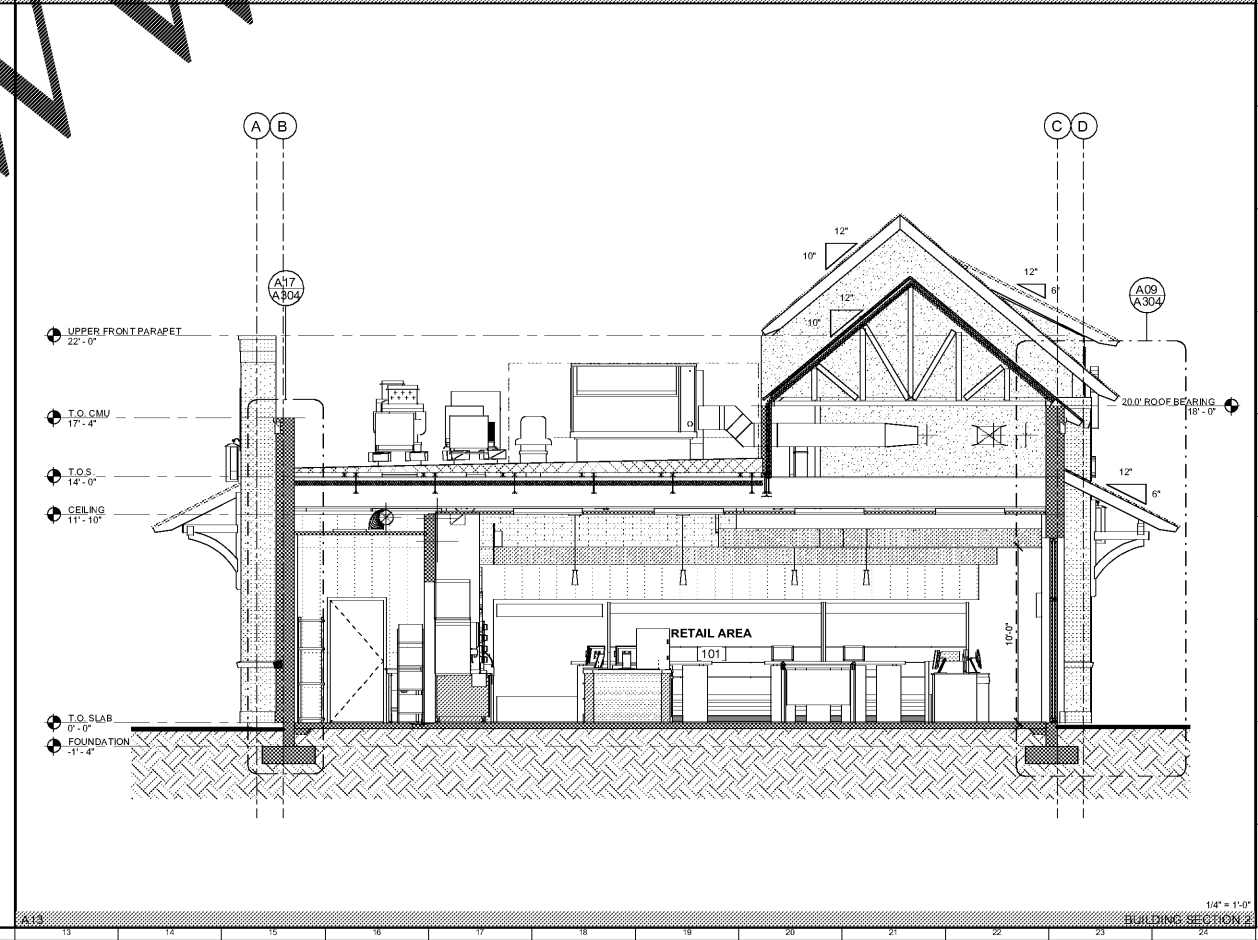

PARKER'S CANE BAY

THE PARKER COMPANIES
17 WEST MOODLOUGH ST.
SAVANNAH, GA. 31401

Revisions

No.	Date	Description

BUILDING SECTIONS

Scale: 1/4" = 1'-0"
 Date: 01/21/19
 Project: P-188
 Drawing No. A301

A301

2/4/2019 2:01:43 PM