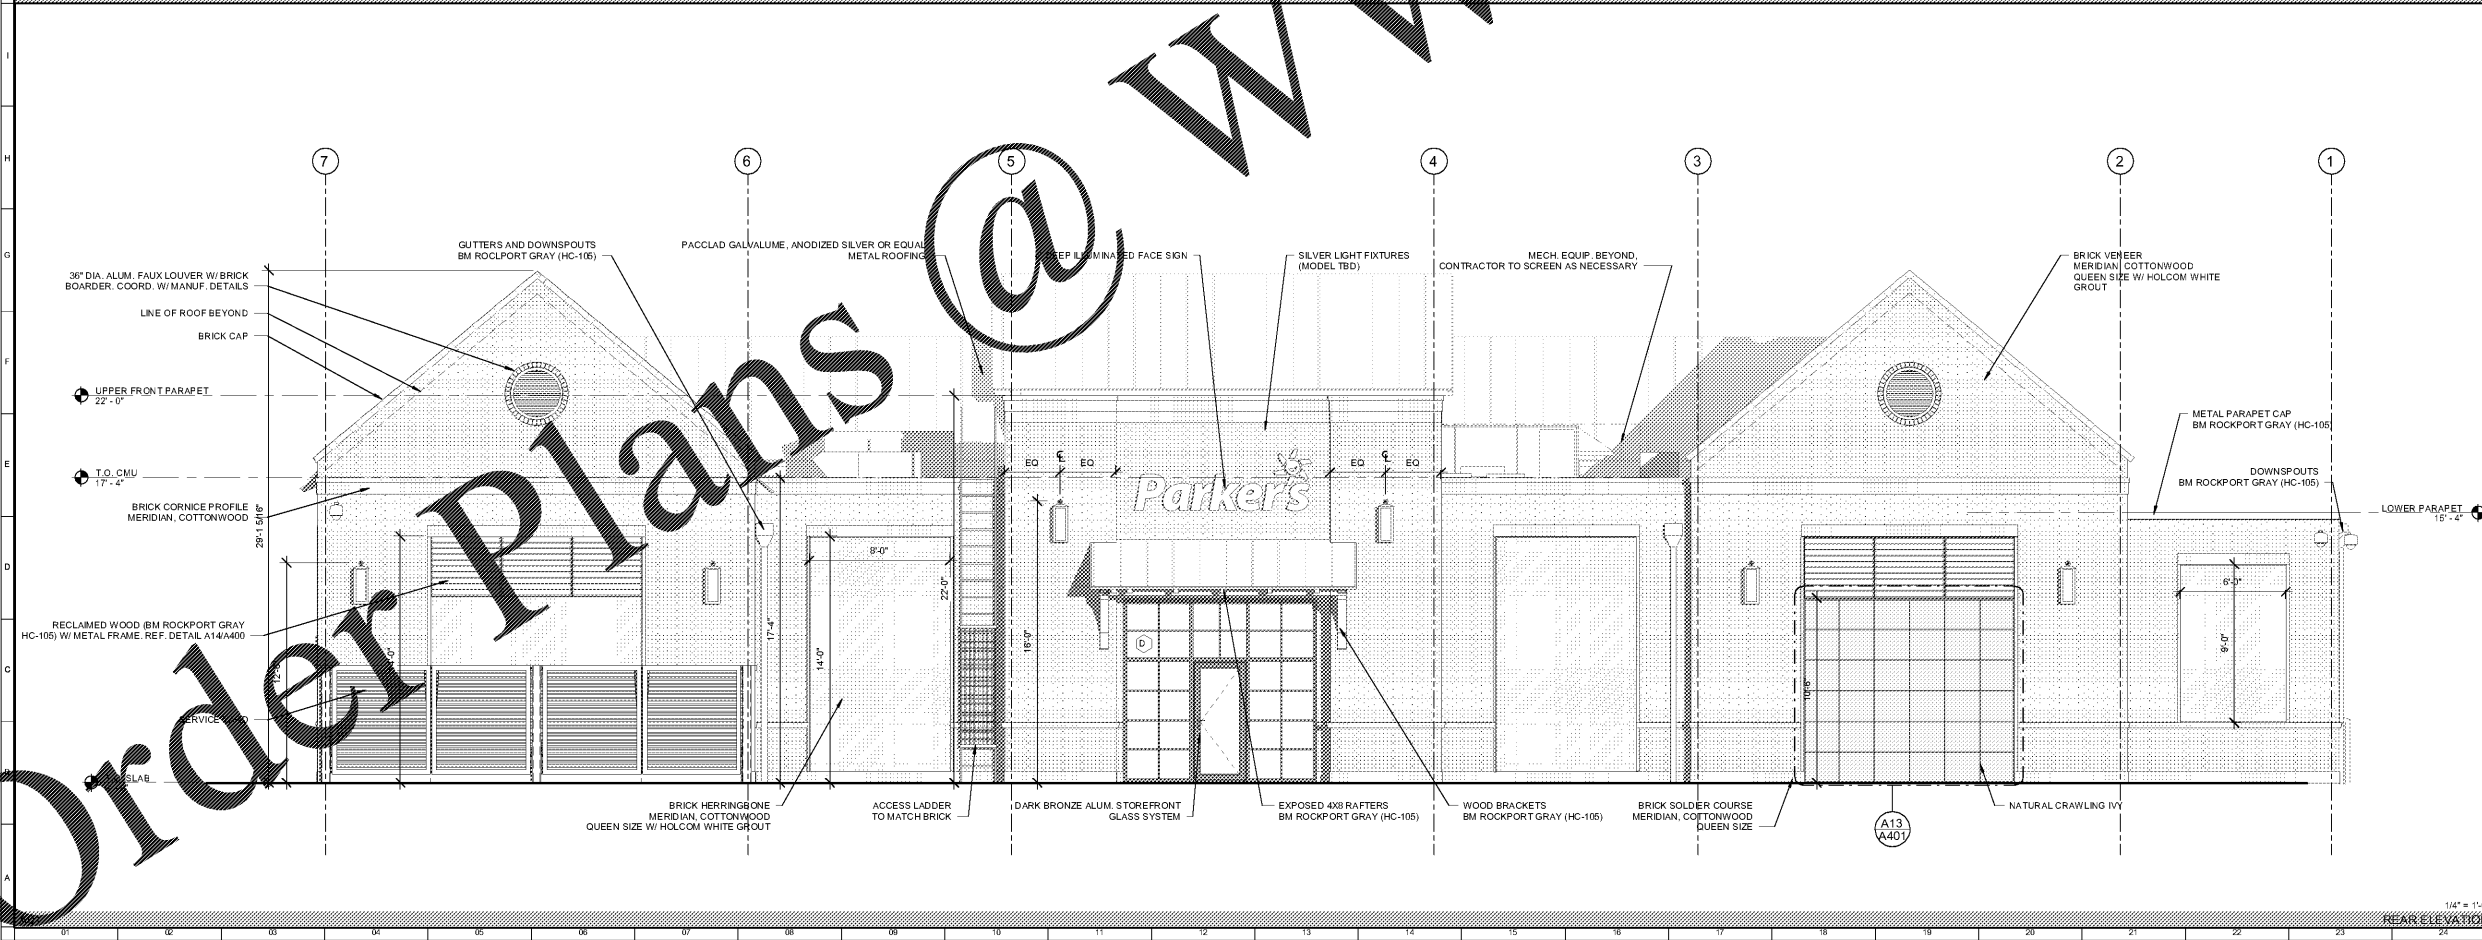

PARKER'S CANE BAY

THE PARKER COMPANIES
17 WEST MOODLOUGH ST.
SAVANNAH, GA 31401

Revisions

No.	Date	Description

BUILDING ELEVATIONS

Scale:	1/4" = 1'-0"
Date:	01/21/19
Project:	P 488
Drawing No.:	A202

A202

2/4/2019 2:01:37 PM

Order Plans @ www.LDILine.com