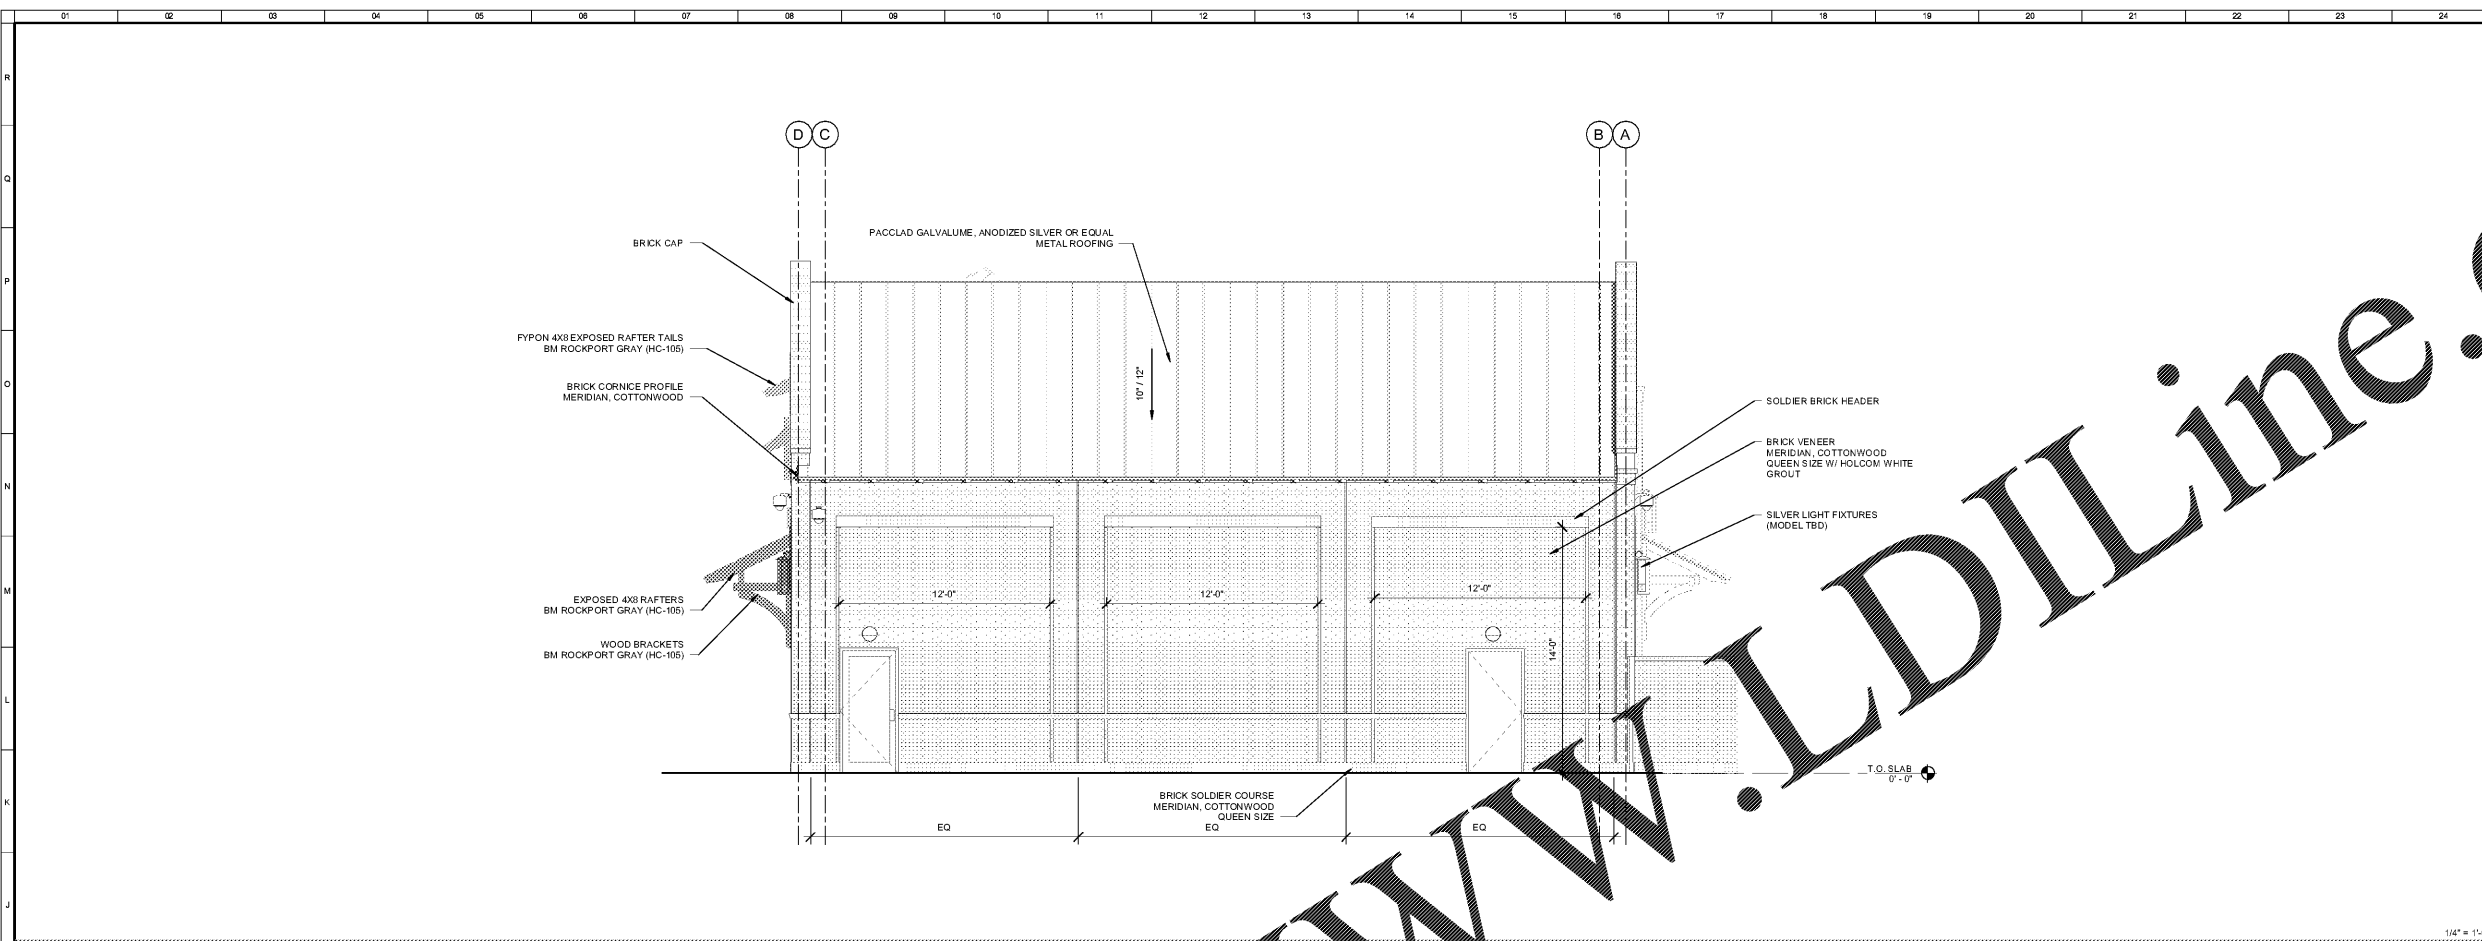

PARKER'S CANE BAY

THE PARKER COMPANIES
17 WEST MOODLOUGH ST.
SAVANNAH, GA 31401

Revisions

No.	Date	Description

BUILDING ELEVATIONS

Scale:	1/4" = 1'-0"
Date:	01/21/19
Project:	P 488
Drawing No.:	A202

A202

2/4/2019 2:01:37 PM

Order Plans @ www.LDILine.com