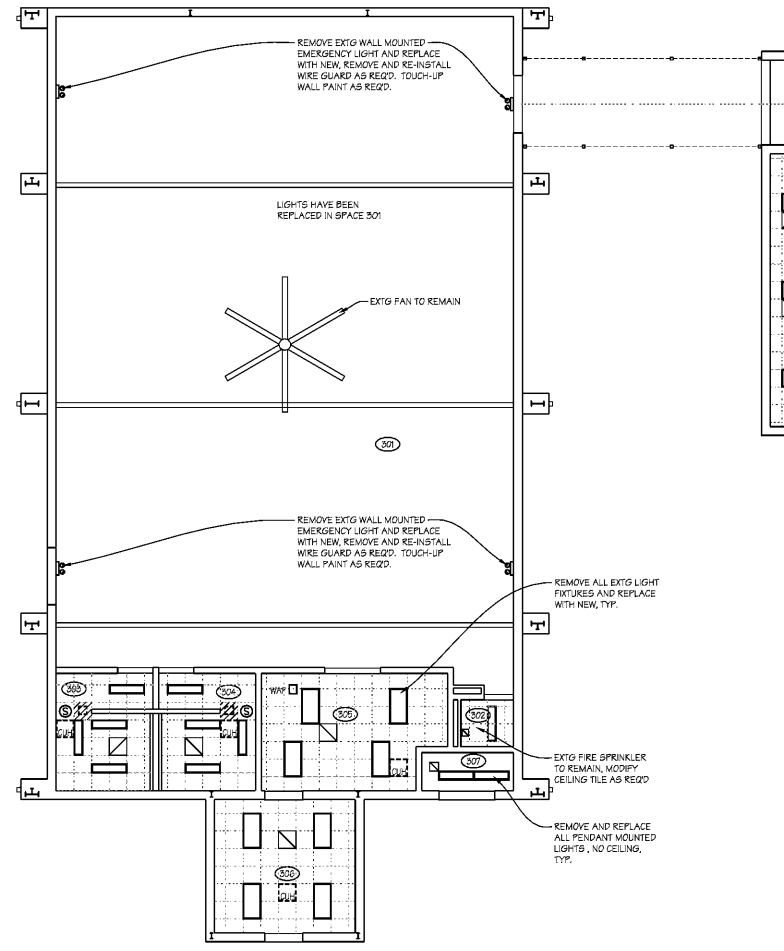

WING C, D, E REFLECTED CEILING PLAN  
SCALE: 1/8" = 1'-0"

SHEET  
**A3.03**  
8 OF 30

FILE: 18.10  
DATE: 12/14/18

THIS WING WAS CONSTRUCTED IN 2017-2018 AND IS SHOWN FOR GENERAL INFORMATION PURPOSES ONLY. NO ARCHITECTURAL WORK IS TO BE PERFORMED IN THIS WING.

WING E REFLECTED CEILING PLAN

- CEILING LEGEND**
- NEW ALUMINUM 2'x4' OR 2'x2' IN VINYL FACED GRAY CEILING TILE TO REMAIN
  - EXISTING 2'x4' OR 2'x2' IN VINYL FACED GRAY CEILING TILE TO REMAIN
  - EXISTING 2'x2' GRID W/ NEW LAY-IN ACoustICAL CEILING TILE
  - LOCATION WHERE AN EXISTING EMERGENCY LIGHT WAS INSTALLED (REMOVED IN DEMOLITION PHASE). INSTALL NEW LAY-IN ACoustICAL CEILING TILE IN EXISTING GRID
  - NEW HVAC SUPPLY GRILLE
  - NEW HVAC RETURN GRILLE
  - EXISTING CEILING MOUNTED EXT SIGN TO REMAIN
  - EXISTING CEILING MOUNTED SPEAKER TO REMAIN
  - EXISTING CEILING MOUNTED SMOKE DETECTOR TO REMAIN
  - EXISTING WIRELESS ACCESS POINT TO REMAIN
  - EXISTING POWER POLE THRU CEILING TO REMAIN
  - EXISTING SECURITY CAMERA TO REMAIN
  - EXISTING CEILING MOUNTED PROJECTOR PLATE TO REMAIN
  - EXISTING CEILING MOUNTED PROJECTOR POST TO REMAIN
  - EXISTING SPRINKLER HEAD TO REMAIN
  - NEW CEILING MOUNTED UNIT HEATER IN EXISTING GRID
  - LIGHT FIXTURE TO BE DEMOLISHED, REMOVE WIRING BACK TO NEAREST J-BOX OR RE-USE FOR NEW LIGHTS
  - NEW 1'x4', 2'x4', OR 2'x2' LIGHT FIXTURE INSTALLED IN EXISTING GRID (EXCEPT WHERE NOTED ON PLANS)
  - NEW WALL MOUNTED LIGHT FIXTURE
  - NEW CLG MOUNTED LIGHT FIXTURE IN EXTG GRID
  - NEW SURFACE MOUNT LIGHT EXTERIOR LIGHT FIXTURE
  - NEW EXTERIOR RECESSED LIGHT FIXTURE IN HARD CEILING