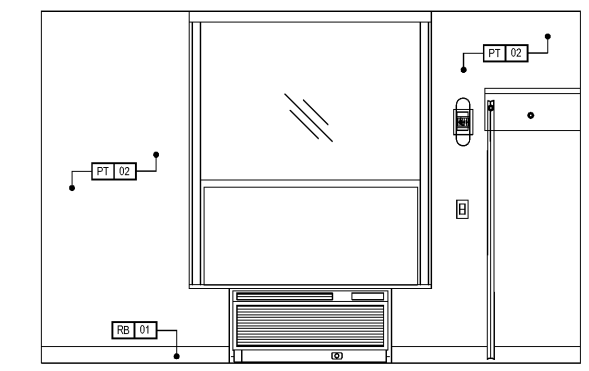

ISSUED: DATE

**KING 1 BEDROOM
FURNITURE PLAN &
ELEVATIONS**
FOR CONSTRUCTION

DATE	SET

ID3.11A

KING 1 BEDROOM (K-1B)
SCALE: 1/8" = 1'-0"
ROOMS: 101, 126, 201, 226, 301, 326, 401, 426, 501, 526

Order Plans @ www.IDLine.com

1 KING 1 BEDROOM ELEVATION
ID3.11 SCALE: 1/2" = 1'-0"

KING 1 BEDROOM ELEVATION
ID3.11 SCALE: 1/2" = 1'-0"

3 KING 1 BEDROOM ELEVATION
ID3.11 SCALE: 1/2" = 1'-0"

4 KING 1 BEDROOM ELEVATION
ID3.11 SCALE: 1/2" = 1'-0"