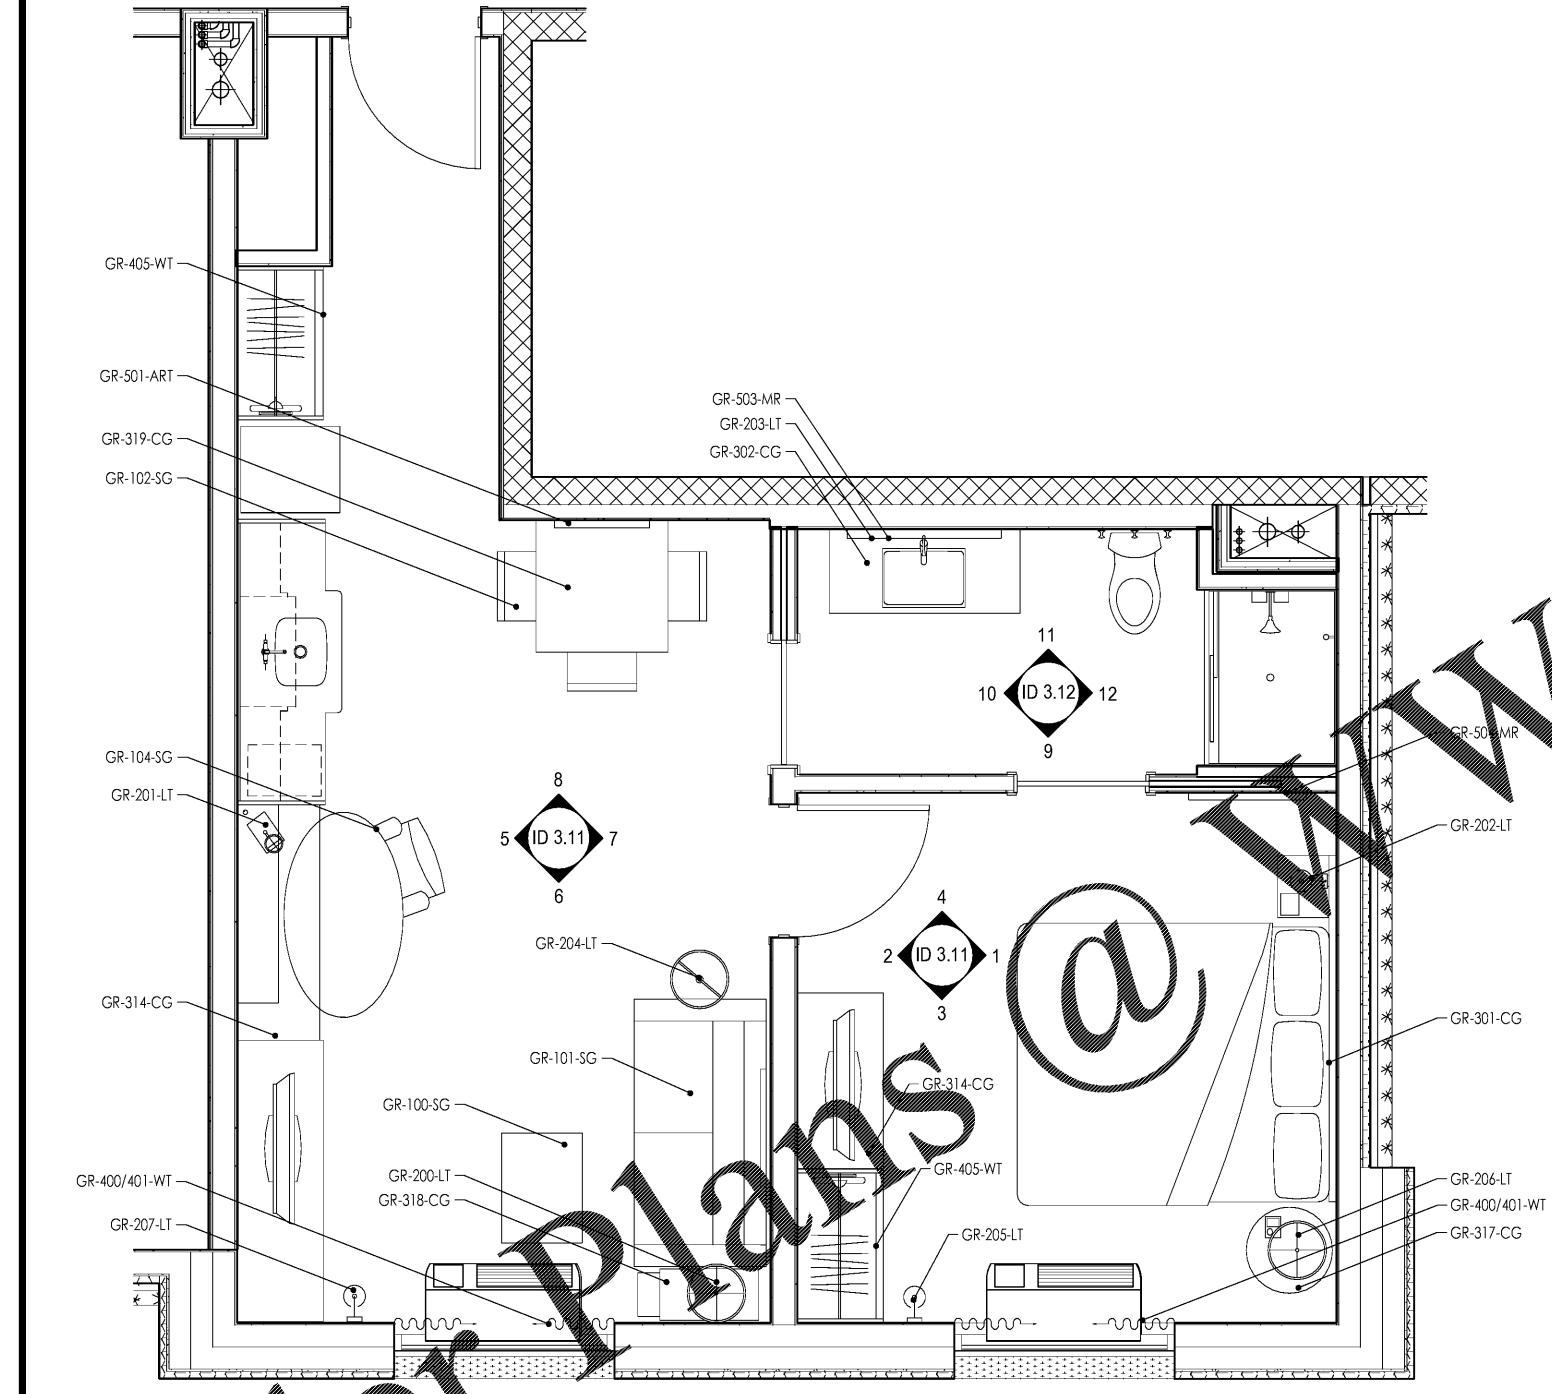

ISSUED: DATE

**KING 1 BEDROOM
FURNITURE PLAN &
ELEVATIONS**
FOR CONSTRUCTION

DATE	SET

ID3.11A

KING 1 BEDROOM (K-1B)
SCALE: 1/8" = 1'-0"
ROOMS: 101, 126, 201, 226, 301, 326, 401, 426, 501, 526

Order Plans @ www.IDLine.com

1 KING 1 BEDROOM ELEVATION
ID3.11 SCALE: 1/2" = 1'-0"

KING 1 BEDROOM ELEVATION
ID3.11 SCALE: 1/2" = 1'-0"

3 KING 1 BEDROOM ELEVATION
ID3.11 SCALE: 1/2" = 1'-0"

4 KING 1 BEDROOM ELEVATION
ID3.11 SCALE: 1/2" = 1'-0"