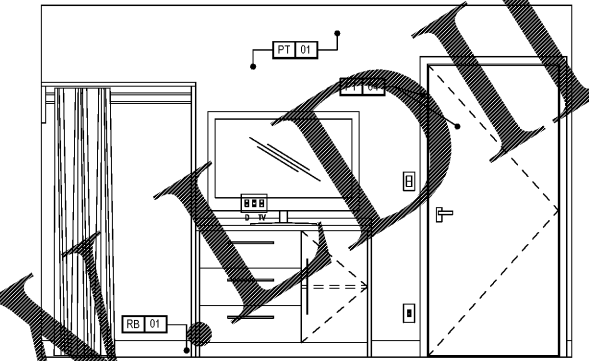

ISSUED: DATE

**KING 1 BEDROOM
FURNITURE PLAN &
ELEVATIONS**
FOR CONSTRUCTION

DATE	SET

ID3.11A

KING 1 BEDROOM (K-1B)
SCALE: 1/8" = 1'-0"
ROOMS: 101, 126, 201, 226, 301, 326, 401, 426, 501, 526

Order Plans @ www.IDLine.com

1 KING 1 BEDROOM ELEVATION
ID3.11 SCALE: 1/2" = 1'-0"

KING 1 BEDROOM ELEVATION
ID3.11 SCALE: 1/2" = 1'-0"

3 KING 1 BEDROOM ELEVATION
ID3.11 SCALE: 1/2" = 1'-0"

4 KING 1 BEDROOM ELEVATION
ID3.11 SCALE: 1/2" = 1'-0"