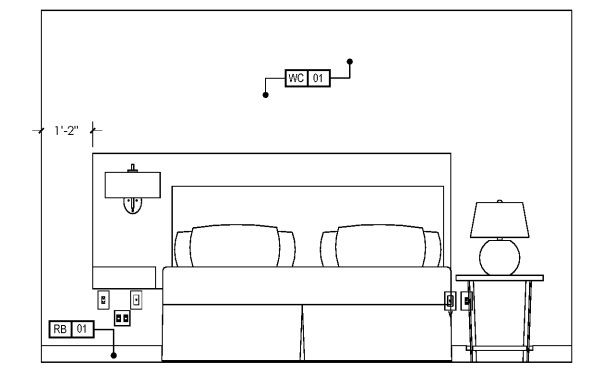

ISSUED: DATE

**KING 1 BEDROOM
FURNITURE PLAN &
ELEVATIONS**
FOR CONSTRUCTION

DATE	SET

ID3.11A

KING 1 BEDROOM (K-1B)
SCALE: 1/8" = 1'-0"
ROOMS: 101, 126, 201, 226, 301, 326, 401, 426, 501, 526

Order Plans @ www.IDLine.com

1 KING 1 BEDROOM ELEVATION
ID3.11 SCALE: 1/2" = 1'-0"

KING 1 BEDROOM ELEVATION
ID3.11 SCALE: 1/2" = 1'-0"

3 KING 1 BEDROOM ELEVATION
ID3.11 SCALE: 1/2" = 1'-0"

4 KING 1 BEDROOM ELEVATION
ID3.11 SCALE: 1/2" = 1'-0"