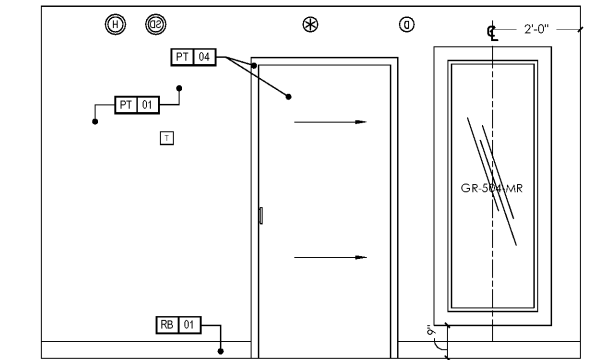

ISSUED: DATE

**KING 1 BEDROOM
FURNITURE PLAN &
ELEVATIONS**
FOR CONSTRUCTION

DATE	SET

ID3.11A

KING 1 BEDROOM (K-1B)
SCALE: 1/8" = 1'-0"
ROOMS: 101, 126, 201, 226, 301, 326, 401, 426, 501, 526

Order Plans @ www.IDLine.com

1 KING 1 BEDROOM ELEVATION
ID3.11 SCALE: 1/2" = 1'-0"

KING 1 BEDROOM ELEVATION
ID3.11 SCALE: 1/2" = 1'-0"

3 KING 1 BEDROOM ELEVATION
ID3.11 SCALE: 1/2" = 1'-0"

4 KING 1 BEDROOM ELEVATION
ID3.11 SCALE: 1/2" = 1'-0"