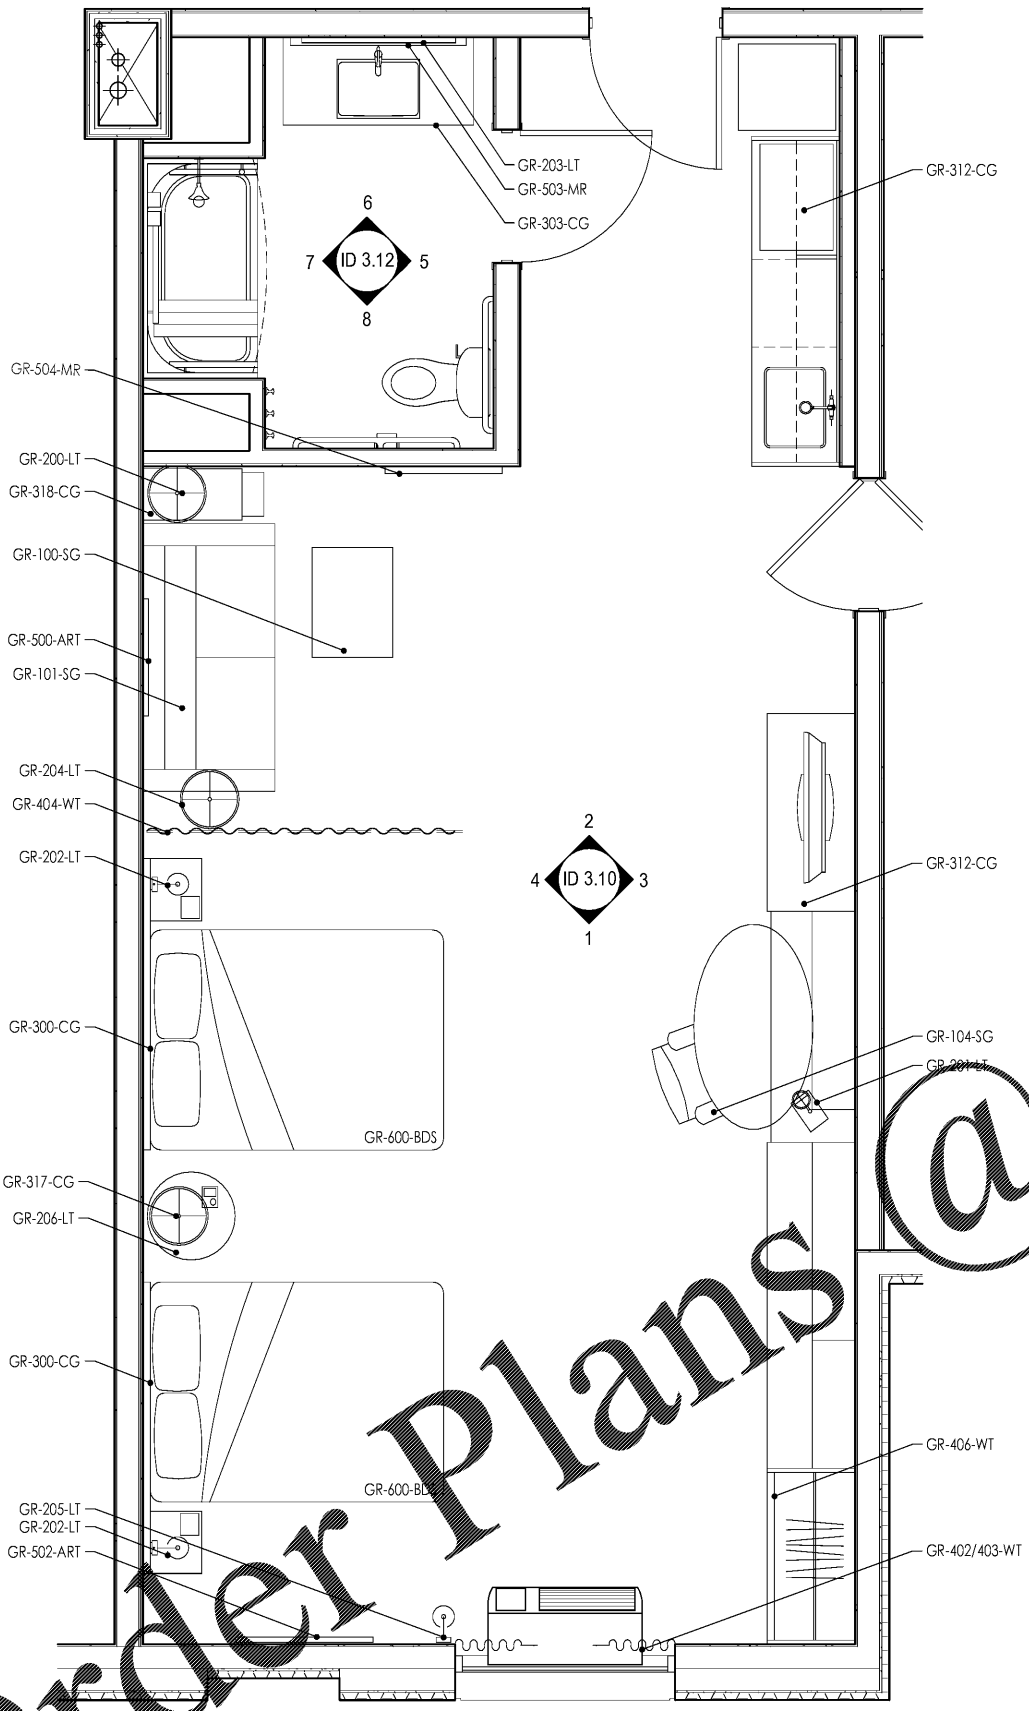

ISSUED: DATE

QUEEN/QUEEN STUDIO ADA CONN.  
FURNITURE PLAN &  
ELEVATIONS  
FOR CONSTRUCTION

DATE	SET

ID3.10A

QUEEN/QUEEN STUDIO ADA CONNECTOR ELEVATION

QUEEN/QUEEN STUDIO ADA CONNECTOR ELEVATION

0 QUEEN/QUEEN STUDIO ADA CONNECTOR (DQS-ADA-CON)  
ID3.10 SCALE: 1/2\"/>

ROOMS: 210

WWW.LDLine.com

Order Plans @