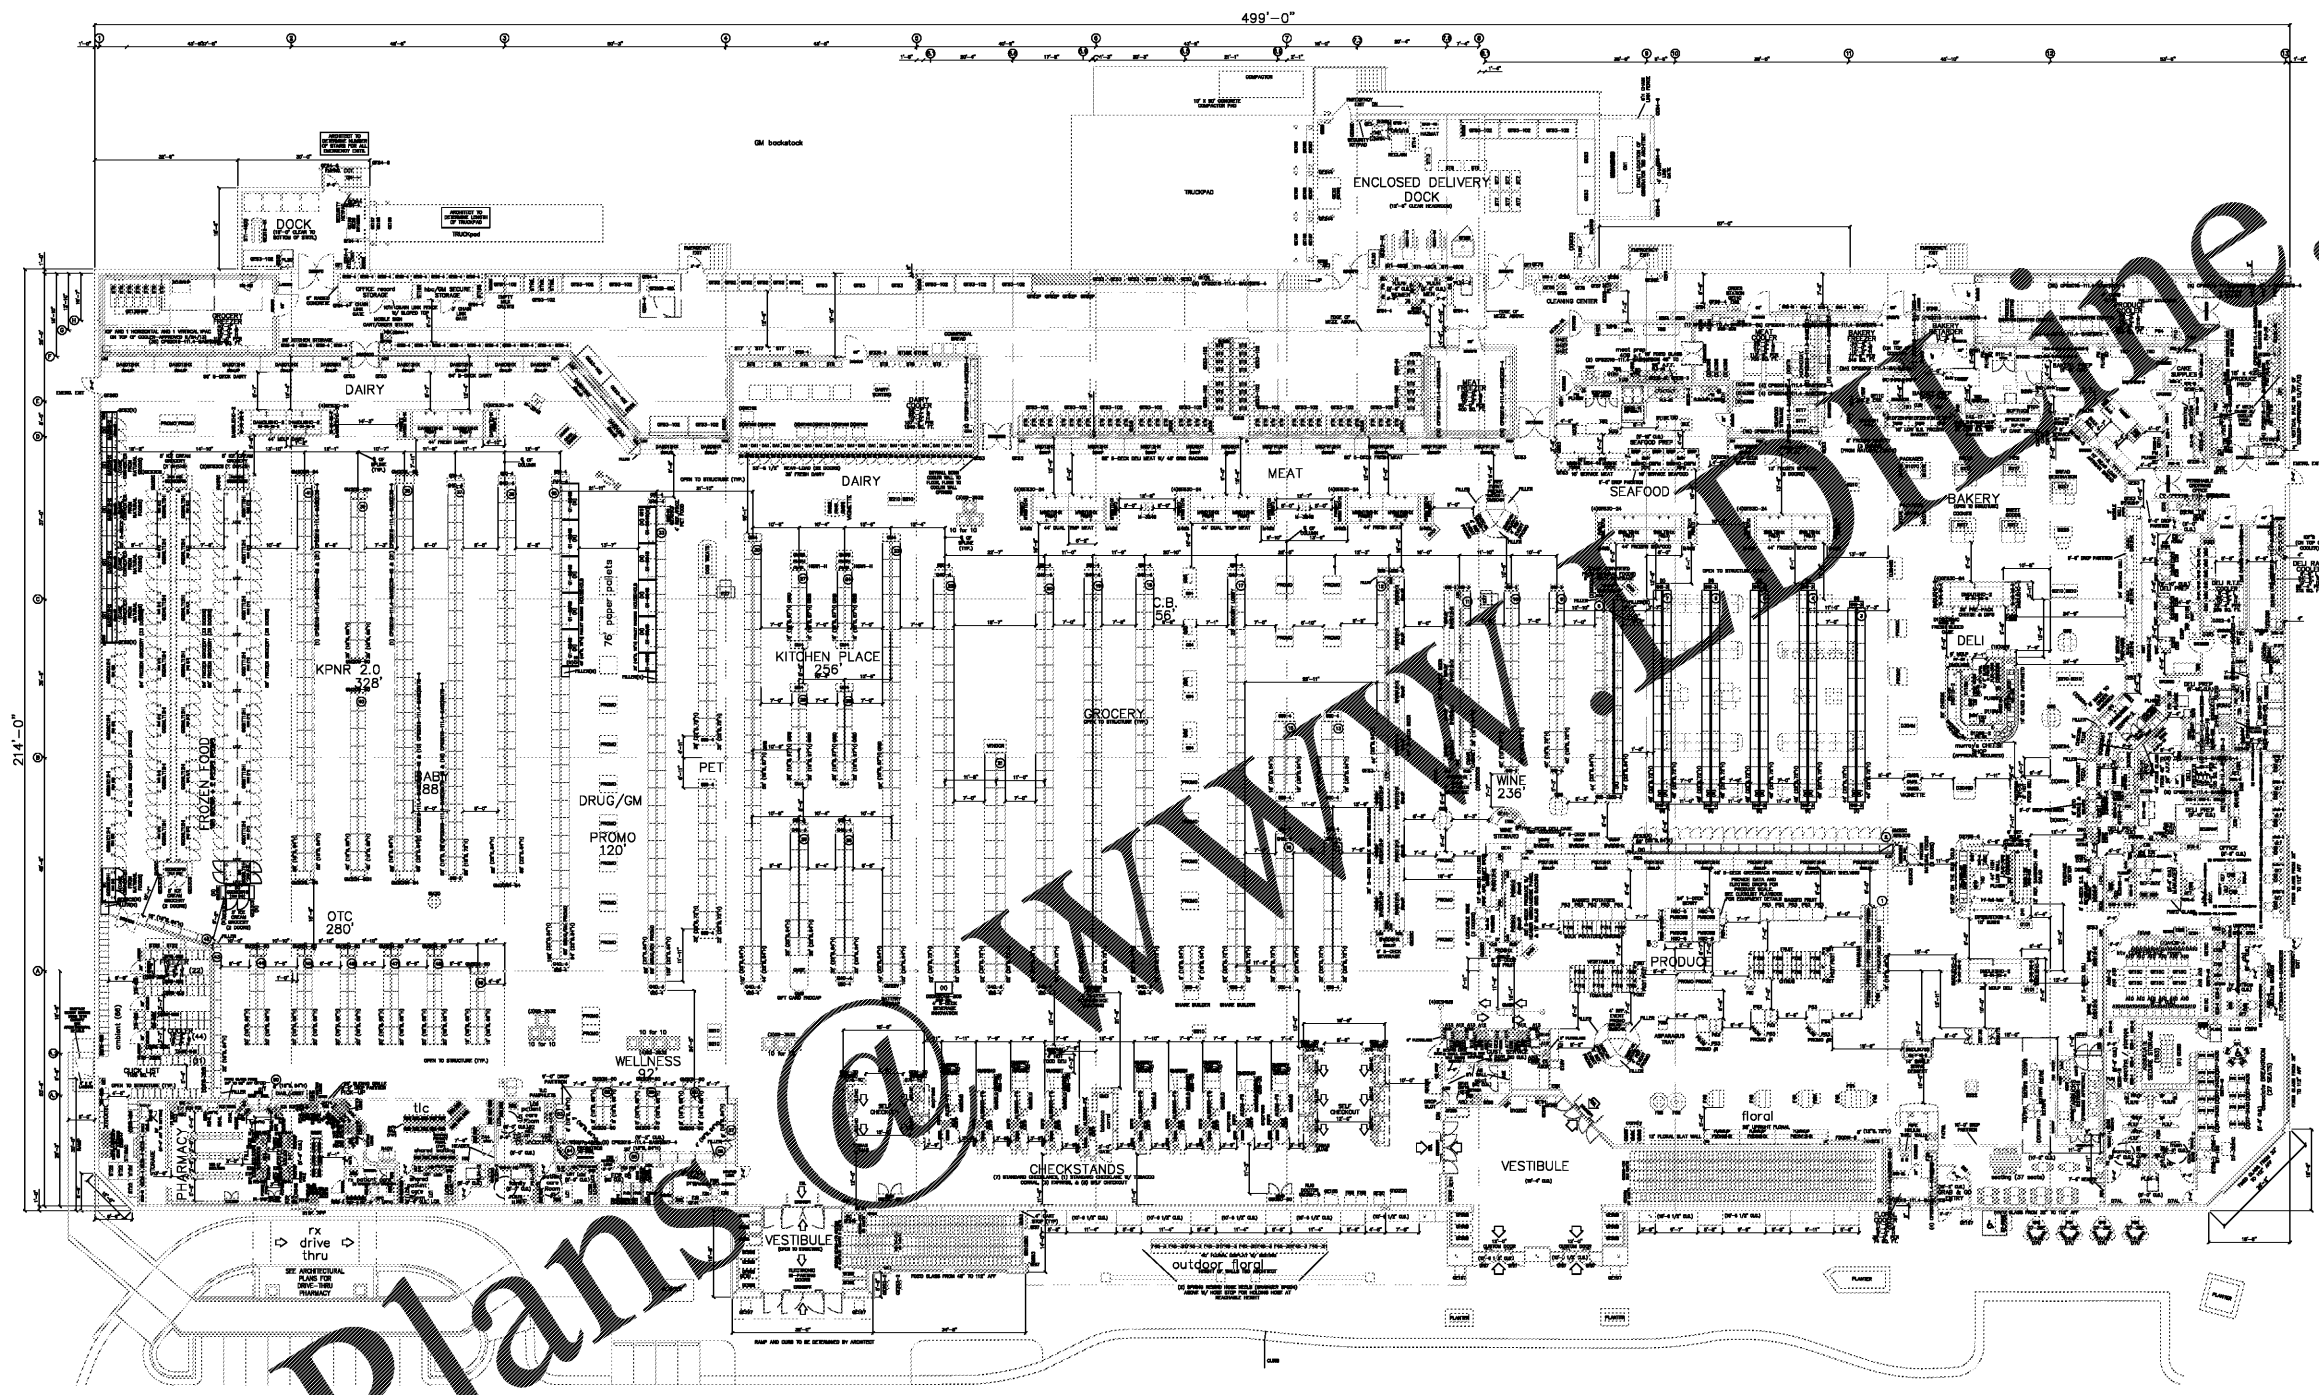

Order Plans

(4B) KROGER FIXTURE PLAN

SCALE: 1/8" = 1'-0"

This file was Created on 10/9/2018 @ 11:43 AM

DAIRY			
3	DS4D18XK	RELO	12" FIVE-BECK DAIRY CASE
1	DS4D8XK	NEU	8" FIVE-BECK DAIRY CASE
1	DS4D8XK	RELO	8" FIVE-BECK DAIRY CASE
1	DS4D18XK	RELO	FIVE-BECK DAIRY LEFT SLAB MIRRORED END
1	DS4D8XK	RELO	FIVE-BECK DAIRY RIGHT SLAB MIRRORED END
DRUG-GM			
1	GH5C	RELO	SABBLEBAG RACK (SET OF 2)
FLORAL			
3	GS3CS	NEU	SMALL CORNER GUARD (CORNER)
3	GS3S	NEU	REMOVABLE PROTECTIVE POST (SALES AREA)
GROCERY			
1	G1-4848	NEU	SALES AREA 48" PALLET RACK SECTION (48"D X 72"H)
9	G1-8848	NEU	SALES AREA 88" PALLET RACK SECTION (48"D X 72"H)
2	G1S	NEU	SALES AREA PALLET RACK STARTER END FRAME (48"D X 72"H)
10	G49-3	NEU	3" UNIVERSAL END DISPLAY (18"D)
1	GS4848-208	NEU	4" FIVE-BECK NARROW SELF-CONTAINED GROCERY MERCH BDRY
1	GS4848H	RELO	GLASS DOOR ISLAND GROCERY END PANEL
1	GS4848LH	RELO	6" GLASS DOOR ISLAND LOW TEMP GROCERY (2 DOORS)
1	GS4848PH	RELO	6" NARROW GLASS DOOR GROCERY PROMO (2 DOORS)
1	GS4848LH	RELO	6" NARROW GLASS DOOR ICE CREAM TEMP GROCERY (3 DOORS)
1	GS4848H	RELO	NARROW GLASS DOOR GROCERY LEFT END PANEL
1	GS4848H	RELO	NARROW GLASS DOOR GROCERY RIGHT END PANEL

12-21-2018  
CONSTRUCTION SET

KROGER FIXTURE PLAN

REV	DATE	DESCRIPTION

PROJECT NO: 09808-84  
CAD DWG FILE: 09808-84-01  
DRAWN BY: ML  
CHK'D BY: JH

G1.1