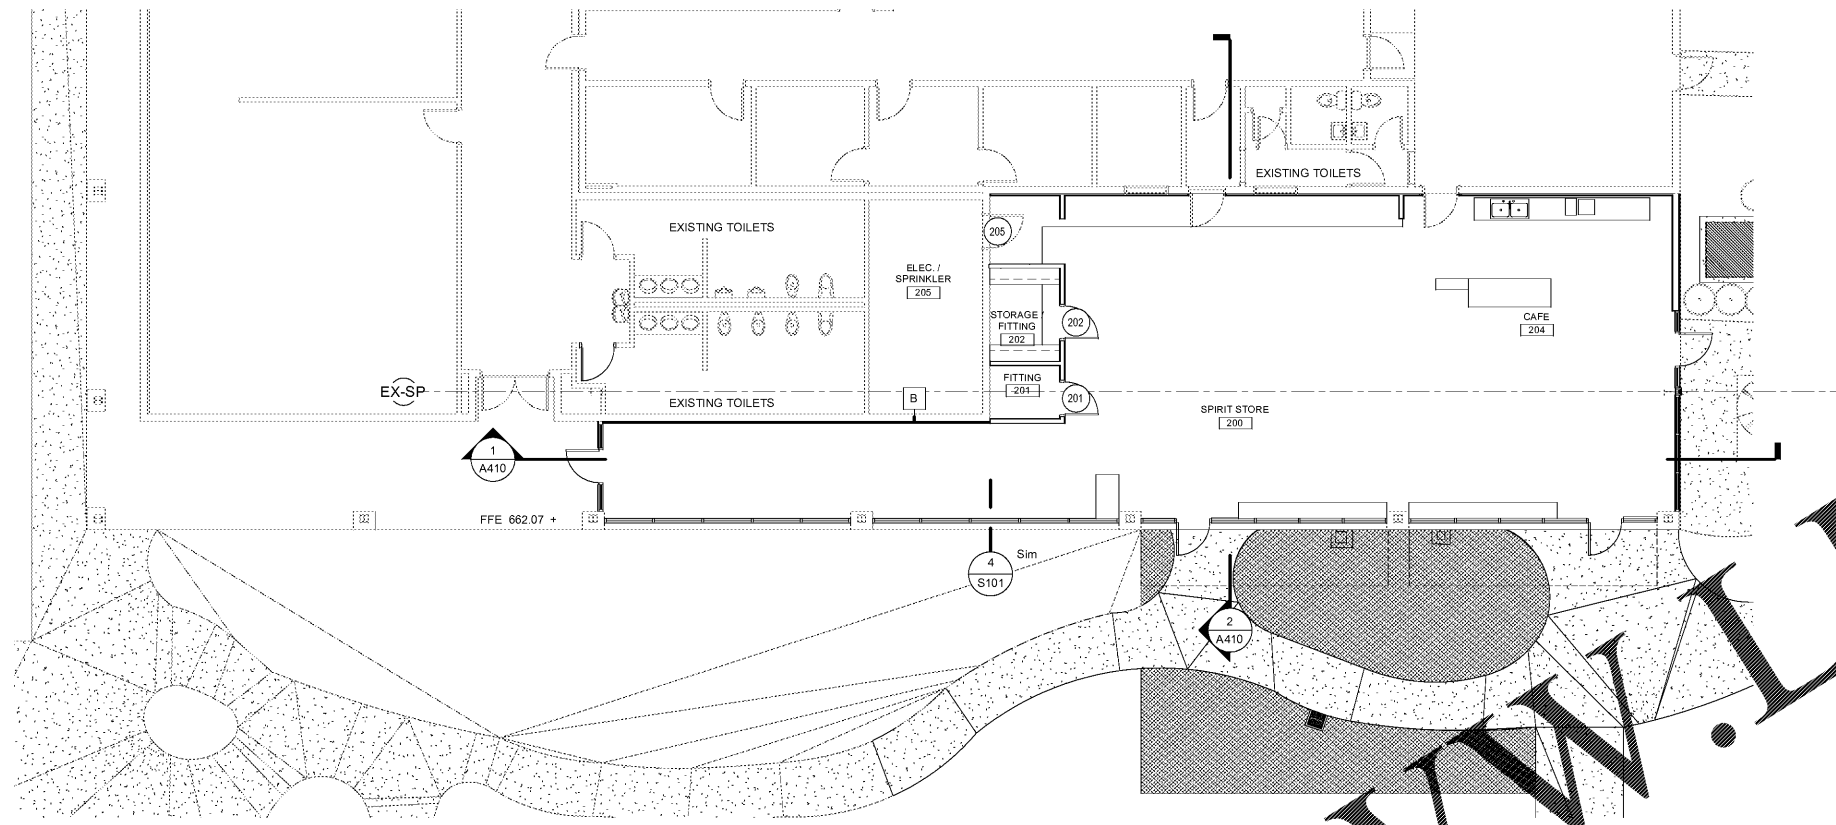

Copyright © 2018 | franklin architects

Construction
 Documents

Revisions		
No.	Issue	Date

Sheet Information		
Date	11/26/18	
Job No.	6774.3 / 6774.4	
Title		

STRUCTURAL
 STRUCTURAL METAL
 STUD FRAMING

Sheet

S101

ORIENTATION

1 Spirit Shop Structural Plan
 SCALE: 1/8" = 1'-0"

**4 SPIRIT SHOP
 STRUCTURAL HEADER**
 SCALE: 1 1/2" = 1'-0"

5 HEADER AT GYM WALL
 SCALE: 1 1/2" = 1'-0"

**2 TYP. INTERIOR
 DOOR HEADER**
 SCALE: 1 1/2" = 1'-0"

**3 TYP. INTERIOR
 MTL. STUDS**
 SCALE: 1 1/2" = 1'-0"

6 GYM WALL METAL STUDS
 SCALE: 1 1/2" = 1'-0"

Last Plotted: 11/26/2018 1:44:27 PM

Order Plans @ WWW.LDLINE.COM