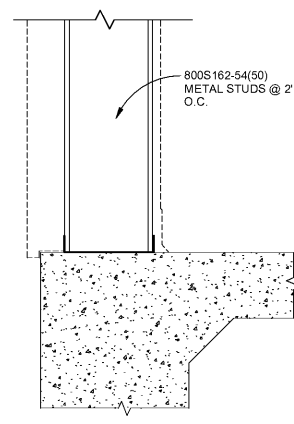

S101

ORIENTATION

1 Spirit Shop Structural Plan
 SCALE: 1/8" = 1'-0"

**4 SPIRIT SHOP
 STRUCTURAL HEADER**
 SCALE: 1 1/2" = 1'-0"

5 HEADER AT GYM WALL
 SCALE: 1 1/2" = 1'-0"

**2 TYP. INTERIOR
 DOOR HEADER**
 SCALE: 1 1/2" = 1'-0"

**3 TYP. INTERIOR
 MTL. STUDS**
 SCALE: 1 1/2" = 1'-0"

6 GYM WALL METAL STUDS
 SCALE: 1 1/2" = 1'-0"

Last Plotted: 11/26/2018 1:44:27 PM

Order Plans @ WWW.LDLINE.COM