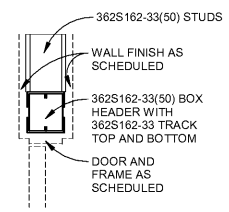

S101

ORIENTATION

1 Spirit Shop Structural Plan
 SCALE: 1/8" = 1'-0"

**4 SPIRIT SHOP
 STRUCTURAL HEADER**
 SCALE: 1 1/2" = 1'-0"

5 HEADER AT GYM WALL
 SCALE: 1 1/2" = 1'-0"

**2 TYP. INTERIOR
 DOOR HEADER**
 SCALE: 1 1/2" = 1'-0"

**3 TYP. INTERIOR
 MTL. STUDS**
 SCALE: 1 1/2" = 1'-0"

6 GYM WALL METAL STUDS
 SCALE: 1 1/2" = 1'-0"

Last Plotted: 11/26/2018 1:44:27 PM

Order Plans @ WWW.LDLINE.COM