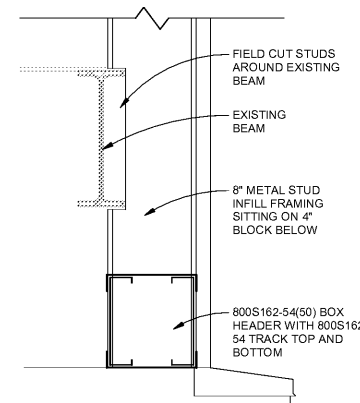

S101

ORIENTATION

1 Spirit Shop Structural Plan
 SCALE: 1/8" = 1'-0"

**4 SPIRIT SHOP
 STRUCTURAL HEADER**
 SCALE: 1 1/2" = 1'-0"

5 HEADER AT GYM WALL
 SCALE: 1 1/2" = 1'-0"

**2 TYP. INTERIOR
 DOOR HEADER**
 SCALE: 1 1/2" = 1'-0"

**3 TYP. INTERIOR
 MTL. STUDS**
 SCALE: 1 1/2" = 1'-0"

6 GYM WALL METAL STUDS
 SCALE: 1 1/2" = 1'-0"

Last Plotted: 11/26/2018 1:44:27 PM

Order Plans @ WWW.LDLINE.COM