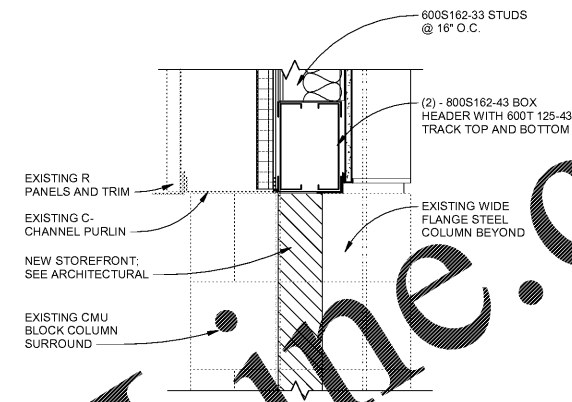

Copyright © 2018 | franklin architects

Construction
 Documents

Revisions		
No.	Issue	Date

Sheet Information		
Date	11/26/18	
Job No.	6774.3 / 6774.4	
Title		

STRUCTURAL
 STRUCTURAL METAL
 STUD FRAMING

Sheet

S101

ORIENTATION

1 Spirit Shop Structural Plan
 SCALE: 1/8" = 1'-0"

**4 SPIRIT SHOP
 STRUCTURAL HEADER**
 SCALE: 1 1/2" = 1'-0"

5 HEADER AT GYM WALL
 SCALE: 1 1/2" = 1'-0"

**2 TYP. INTERIOR
 DOOR HEADER**
 SCALE: 1 1/2" = 1'-0"

**3 TYP. INTERIOR
 MTL. STUDS**
 SCALE: 1 1/2" = 1'-0"

6 GYM WALL METAL STUDS
 SCALE: 1 1/2" = 1'-0"

Last Plotted: 11/26/2018 1:44:27 PM

Order Plans @ WWW.LDLINE.COM