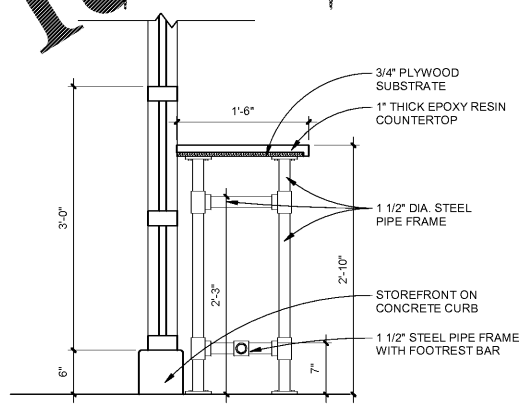

1 BATHROOM COUNTERTOPS
 SCALE: 1 1/2" = 1'-0"

3 CONCESSIONS COUNTERTOP
 SCALE: 1 1/2" = 1'-0"

2 CASEWORK TYPE "A & B"
 SCALE: 1 1/2" = 1'-0"

4 CASEWORK TYPE "C & D"
 SCALE: 1 1/2" = 1'-0"

5 SPIRIT SHOP ADA COUNTERTOP
 SCALE: 1" = 1'-0"

6 SPIRIT SHOP COUNTERTOP SEATING
 SCALE: 1" = 1'-0"

7 CASEWORK TYPE "E"
 SCALE: 1 1/2" = 1'-0"

Order Plans @

WWW.LDLINE.COM