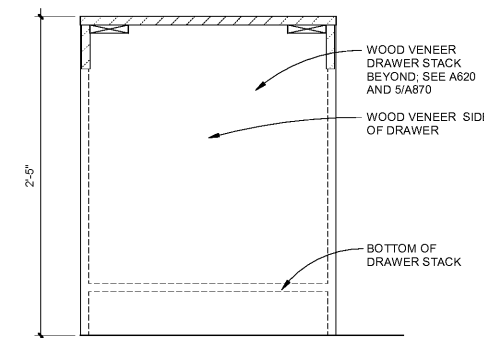

1 BATHROOM COUNTERTOPS
 SCALE: 1 1/2" = 1'-0"

3 CONCESSIONS COUNTERTOP
 SCALE: 1 1/2" = 1'-0"

2 CASEWORK TYPE "A & B"
 SCALE: 1 1/2" = 1'-0"

4 CASEWORK TYPE "C & D"
 SCALE: 1 1/2" = 1'-0"

5 SPIRIT SHOP ADA COUNTERTOP
 SCALE: 1" = 1'-0"

6 SPIRIT SHOP COUNTERTOP SEATING
 SCALE: 1" = 1'-0"

7 CASEWORK TYPE "E"
 SCALE: 1 1/2" = 1'-0"

Order Plans @

WWW.LDLINE.COM