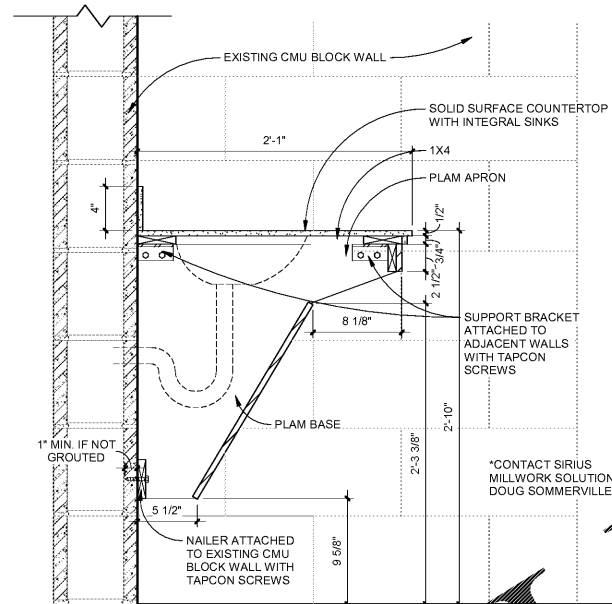

Copyright © 2018 | franklin architects

Construction
 Documents

Revisions		
No.	Issue	Date
1	Revision 1	11-30-2018

Sheet Information		
Date	11/26/18	
Job No.	6774.3 / 6774.4	
Title		

ARCHITECTURAL
CASEWORK DETAILS

1 BATHROOM COUNTERTOPS
 SCALE: 1 1/2" = 1'-0"

3 CONCESSIONS COUNTERTOP
 SCALE: 1 1/2" = 1'-0"

2 CASEWORK TYPE "A & B"
 SCALE: 1 1/2" = 1'-0"

4 CASEWORK TYPE "C & D"
 SCALE: 1 1/2" = 1'-0"

5 SPIRIT SHOP ADA COUNTERTOP
 SCALE: 1" = 1'-0"

6 SPIRIT SHOP COUNTERTOP SEATING
 SCALE: 1" = 1'-0"

7 CASEWORK TYPE "E"
 SCALE: 1 1/2" = 1'-0"

Order Plans @

WWW.LDLINE.COM