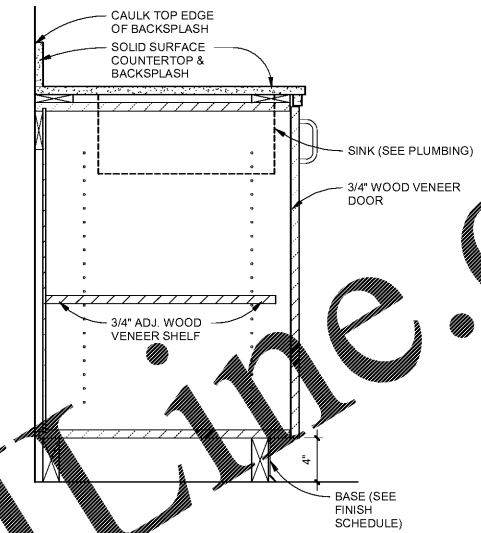

1 BATHROOM COUNTERTOPS
 SCALE: 1 1/2" = 1'-0"

3 CONCESSIONS COUNTERTOP
 SCALE: 1 1/2" = 1'-0"

2 CASEWORK TYPE "A & B"
 SCALE: 1 1/2" = 1'-0"

4 CASEWORK TYPE "C & D"
 SCALE: 1 1/2" = 1'-0"

5 SPIRIT SHOP ADA COUNTERTOP
 SCALE: 1" = 1'-0"

6 SPIRIT SHOP COUNTERTOP SEATING
 SCALE: 1" = 1'-0"

7 CASEWORK TYPE "E"
 SCALE: 1 1/2" = 1'-0"

Order Plans @

WWW.LDLINE.COM