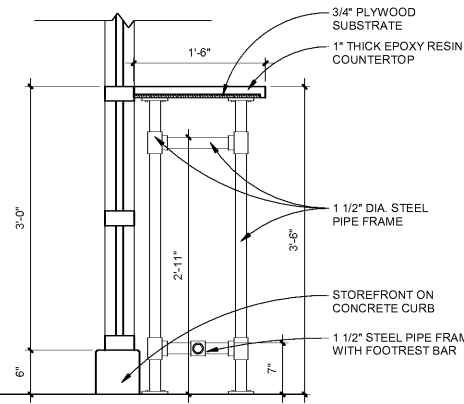

1 BATHROOM COUNTERTOPS
 SCALE: 1 1/2" = 1'-0"

3 CONCESSIONS COUNTERTOP
 SCALE: 1 1/2" = 1'-0"

2 CASEWORK TYPE "A & B"
 SCALE: 1 1/2" = 1'-0"

4 CASEWORK TYPE "C & D"
 SCALE: 1 1/2" = 1'-0"

5 SPIRIT SHOP ADA COUNTERTOP
 SCALE: 1" = 1'-0"

6 SPIRIT SHOP COUNTERTOP SEATING
 SCALE: 1" = 1'-0"

7 CASEWORK TYPE "E"
 SCALE: 1 1/2" = 1'-0"

Order Plans @

WWW.LDLINE.COM