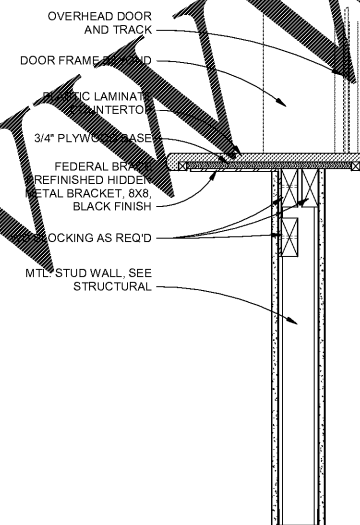

1 BATHROOM COUNTERTOPS
 SCALE: 1 1/2" = 1'-0"

3 CONCESSIONS COUNTERTOP
 SCALE: 1 1/2" = 1'-0"

2 CASEWORK TYPE "A & B"
 SCALE: 1 1/2" = 1'-0"

4 CASEWORK TYPE "C & D"
 SCALE: 1 1/2" = 1'-0"

5 SPIRIT SHOP ADA COUNTERTOP
 SCALE: 1" = 1'-0"

6 SPIRIT SHOP COUNTERTOP SEATING
 SCALE: 1" = 1'-0"

7 CASEWORK TYPE "E"
 SCALE: 1 1/2" = 1'-0"

Order Plans @

WWW.LDLINE.COM