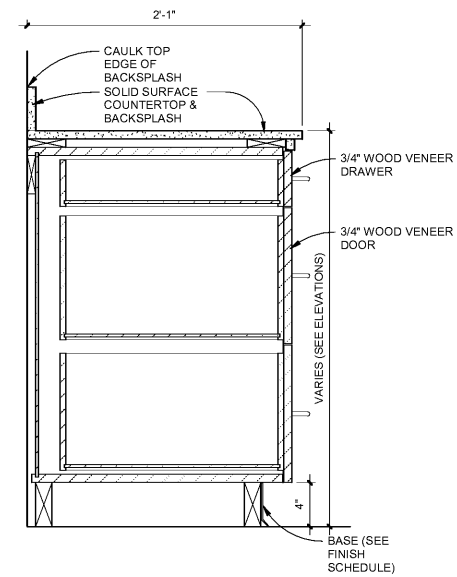

1 BATHROOM COUNTERTOPS
 SCALE: 1 1/2" = 1'-0"

3 CONCESSIONS COUNTERTOP
 SCALE: 1 1/2" = 1'-0"

2 CASEWORK TYPE "A & B"
 SCALE: 1 1/2" = 1'-0"

4 CASEWORK TYPE "C & D"
 SCALE: 1 1/2" = 1'-0"

5 SPIRIT SHOP ADA COUNTERTOP
 SCALE: 1" = 1'-0"

6 SPIRIT SHOP COUNTERTOP SEATING
 SCALE: 1" = 1'-0"

7 CASEWORK TYPE "E"
 SCALE: 1 1/2" = 1'-0"

Order Plans @

WWW.LDLINE.COM