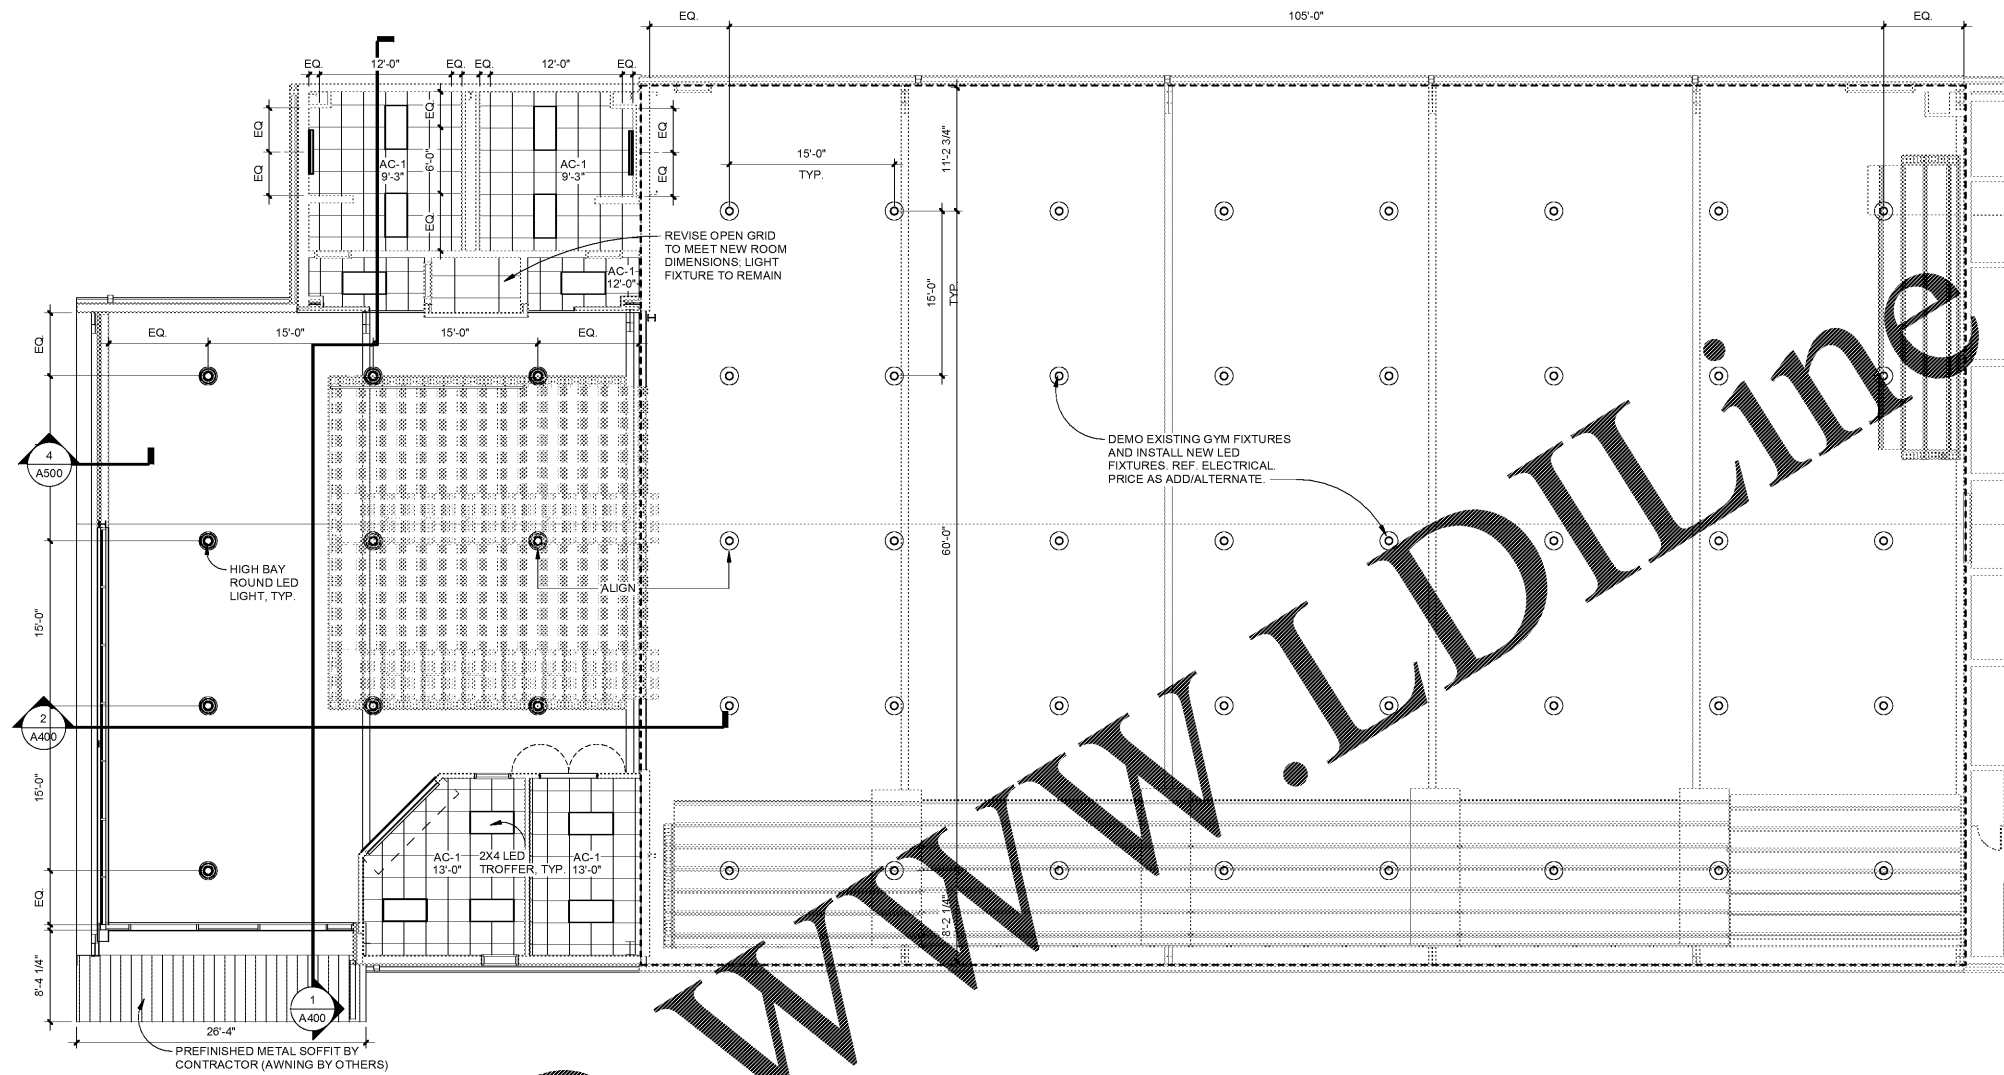

Copyright © 2018 | franklin architects

Construction  
 Documents

Revisions		
No.	Issue	Date

Sheet Information

Date	11/26/18
Job No.	6774.3 / 6774.4
Title	

ARCHITECTURAL

CEILING PLANS

Sheet

A710

1 N1.1 Gym Addition Reflected Ceiling Plan  
 SCALE: 1/8" = 1'-0"

2 N1.1 Spirit Store Reflected Ceiling Plan  
 SCALE: 1/8" = 1'-0"

Order Plans @

WWW.LDILine.com