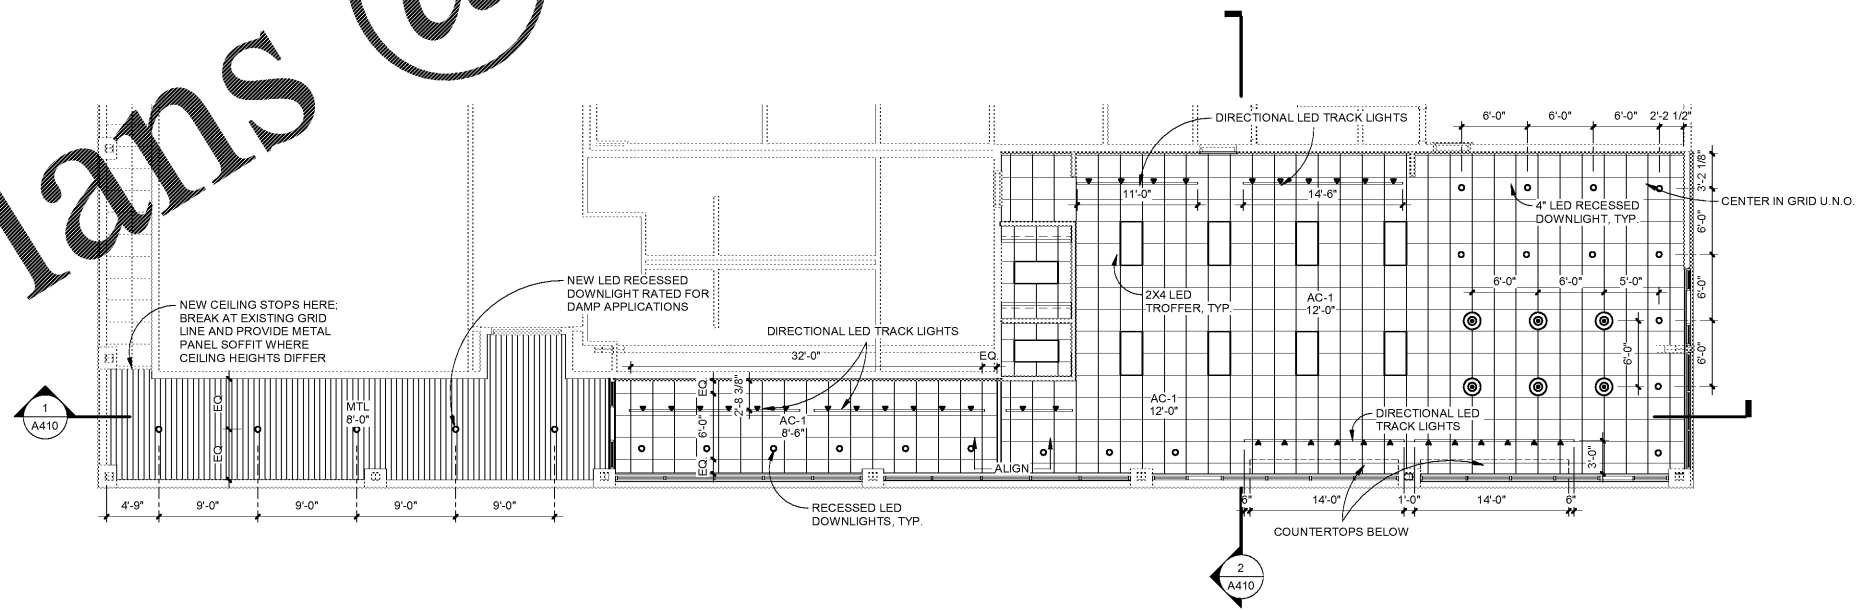

Copyright © 2018 | franklin architects

Construction  
 Documents

Revisions		
No.	Issue	Date

Sheet Information

Date	11/26/18
Job No.	6774.3 / 6774.4
Title	

ARCHITECTURAL

CEILING PLANS

Sheet

A710

1 N1.1 Gym Addition Reflected Ceiling Plan  
 SCALE: 1/8" = 1'-0"

2 N1.1 Spirit Store Reflected Ceiling Plan  
 SCALE: 1/8" = 1'-0"

Order Plans @

WWW.LDILine.com