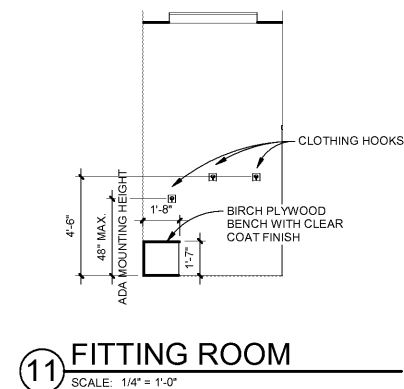

Sheet

A620

6 CAFE P.O.S. COUNTER
 SCALE: 1/4" = 1'-0"

7 COFFEE BAR CASEWORK
 SCALE: 1/4" = 1'-0"

8 Spirit Shop Coffee Bar
 SCALE: 1/4" = 1'-0"

9 SPIRIT STORAGE -
 RODS
 SCALE: 1/4" = 1'-0"

10 SPIRIT STORAGE -
 SHELVES
 SCALE: 1/4" = 1'-0"

11 FITTING ROOM
 SCALE: 1/4" = 1'-0"

12 FITTING + STORAGE
 SCALE: 1/4" = 1'-0"

Order Plans @

WWW.LDOnline.com