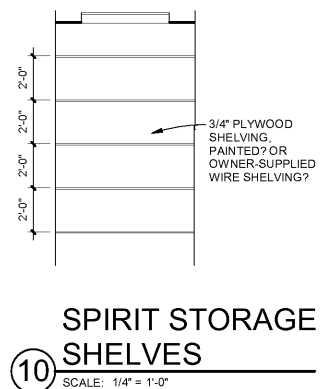

Sheet

A620

6 CAFE P.O.S. COUNTER
 SCALE: 1/4" = 1'-0"

7 COFFEE BAR CASEWORK
 SCALE: 1/4" = 1'-0"

8 Spirit Shop Coffee Bar
 SCALE: 1/4" = 1'-0"

9 SPIRIT STORAGE -
 RODS
 SCALE: 1/4" = 1'-0"

10 SPIRIT STORAGE -
 SHELVES
 SCALE: 1/4" = 1'-0"

11 FITTING ROOM
 SCALE: 1/4" = 1'-0"

12 FITTING + STORAGE
 SCALE: 1/4" = 1'-0"

Order Plans @

WWW.LDOnline.com