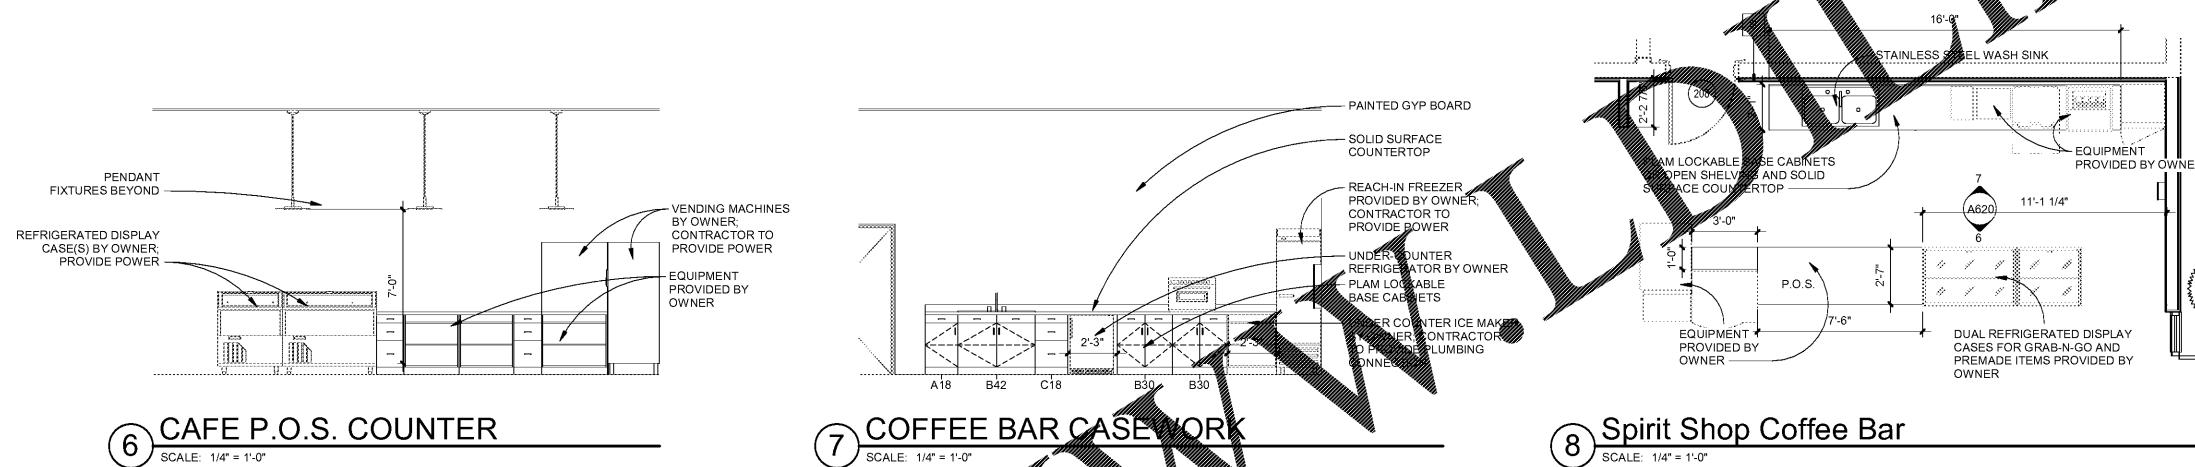

Copyright © 2018 | franklin architects

Construction
 Documents

Revisions		
No.	Issue	Date

Sheet Information

Date	11/26/18
Job No.	6774.3 / 6774.4
Title	

ARCHITECTURAL

**SPIRIT SHOP ENL.
 PLANS + INTERIOR
 ELEVATIONS**

Sheet

A620

6 CAFE P.O.S. COUNTER
 SCALE: 1/4" = 1'-0"

7 COFFEE BAR CASEWORK
 SCALE: 1/4" = 1'-0"

8 Spirit Shop Coffee Bar
 SCALE: 1/4" = 1'-0"

9 SPIRIT STORAGE -
 RODS
 SCALE: 1/4" = 1'-0"

10 SPIRIT STORAGE -
 SHELVES
 SCALE: 1/4" = 1'-0"

11 FITTING ROOM
 SCALE: 1/4" = 1'-0"

12 FITTING + STORAGE
 SCALE: 1/4" = 1'-0"

Order Plans @

WWW.LDOnline.com