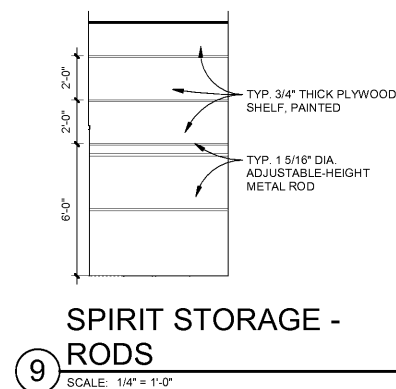

Sheet

A620

6 CAFE P.O.S. COUNTER
 SCALE: 1/4" = 1'-0"

7 COFFEE BAR CASEWORK
 SCALE: 1/4" = 1'-0"

8 Spirit Shop Coffee Bar
 SCALE: 1/4" = 1'-0"

9 SPIRIT STORAGE -
 RODS
 SCALE: 1/4" = 1'-0"

10 SPIRIT STORAGE -
 SHELVES
 SCALE: 1/4" = 1'-0"

11 FITTING ROOM
 SCALE: 1/4" = 1'-0"

12 FITTING + STORAGE
 SCALE: 1/4" = 1'-0"

Order Plans @

WWW.LDOnline.com