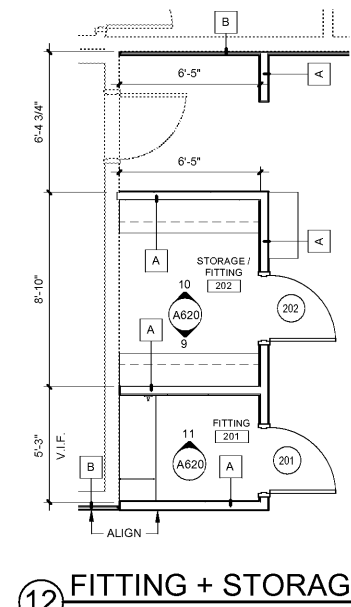

Sheet

A620

6 CAFE P.O.S. COUNTER
 SCALE: 1/4" = 1'-0"

7 COFFEE BAR CASEWORK
 SCALE: 1/4" = 1'-0"

8 Spirit Shop Coffee Bar
 SCALE: 1/4" = 1'-0"

9 SPIRIT STORAGE -
 RODS
 SCALE: 1/4" = 1'-0"

10 SPIRIT STORAGE -
 SHELVES
 SCALE: 1/4" = 1'-0"

11 FITTING ROOM
 SCALE: 1/4" = 1'-0"

12 FITTING + STORAGE
 SCALE: 1/4" = 1'-0"

Order Plans @

WWW.LDOnline.com