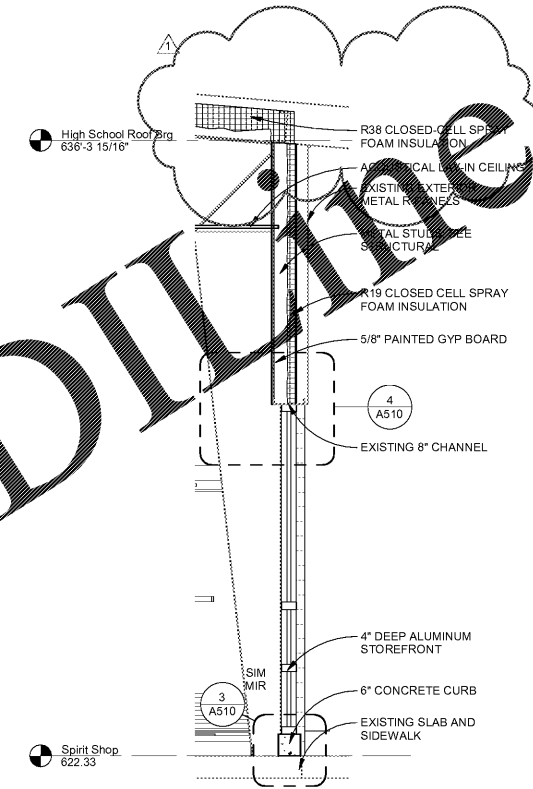

Copyright © 2018 | franklin architects

Construction
 Documents

Revisions		
No.	Issue	Date
1	Revision 1	11-30-2018

Sheet Information		
Date	11/26/18	
Job No.	6774.3 / 6774.4	

ARCHITECTURAL

SPIRIT SHOP WALL
 SECTIONS

Sheet

A510

1 WALL SECTION @
 SPIRIT SHOP (WEST)
 SCALE: 1/2" = 1'-0"

2 WALL SECTION @
 SPIRIT SHOP (SOUTH)
 SCALE: 1/2" = 1'-0"

3 SPIRIT SHOP CONCRETE CURB
 SCALE: 3" = 1'-0"

4 SPIRIT SHOP (SOUTH)
 STOREFRONT HEADER
 SCALE: 1 1/2" = 1'-0"

5 SPIRIT SHOP (WEST)
 STOREFRONT HEADER
 SCALE: 1 1/2" = 1'-0"

Order Plans @

WWW.LDILLINE.COM