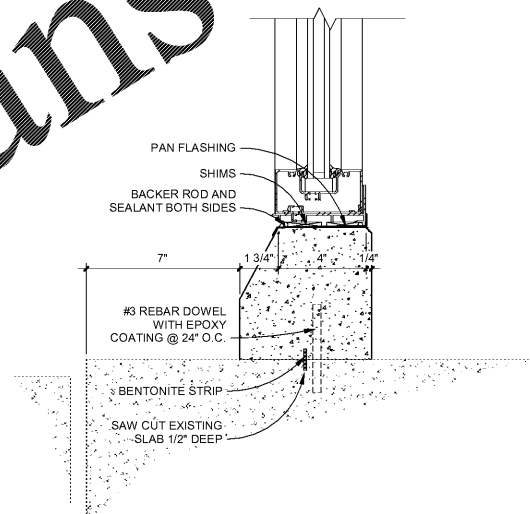

Sheet

A510

1 WALL SECTION @
 SPIRIT SHOP (WEST)
 SCALE: 1/2" = 1'-0"

2 WALL SECTION @
 SPIRIT SHOP (SOUTH)
 SCALE: 1/2" = 1'-0"

3 SPIRIT SHOP CONCRETE CURB
 SCALE: 3" = 1'-0"

4 SPIRIT SHOP (SOUTH)
 STOREFRONT HEADER
 SCALE: 1 1/2" = 1'-0"

5 SPIRIT SHOP (WEST)
 STOREFRONT HEADER
 SCALE: 1 1/2" = 1'-0"

Order Plans @

WWW.LDILLINE.COM