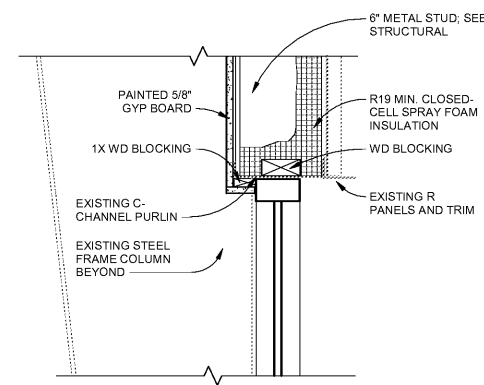

Sheet

A510

1 WALL SECTION @
 SPIRIT SHOP (WEST)
 SCALE: 1/2" = 1'-0"

2 WALL SECTION @
 SPIRIT SHOP (SOUTH)
 SCALE: 1/2" = 1'-0"

3 SPIRIT SHOP CONCRETE CURB
 SCALE: 3" = 1'-0"

4 SPIRIT SHOP (SOUTH)
 STOREFRONT HEADER
 SCALE: 1 1/2" = 1'-0"

5 SPIRIT SHOP (WEST)
 STOREFRONT HEADER
 SCALE: 1 1/2" = 1'-0"

Order Plans @

WWW.LDILLINE.COM