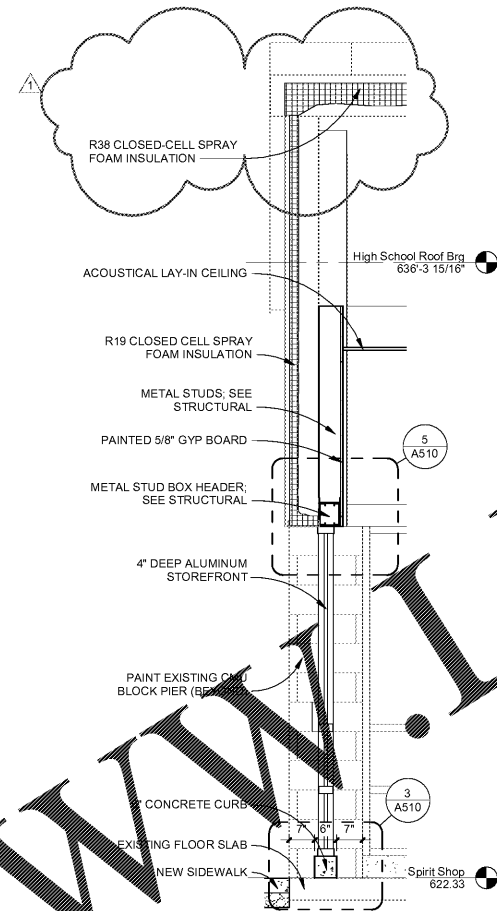

Copyright © 2018 | franklin architects

Construction
 Documents

Revisions		
No.	Issue	Date
1	Revision 1	11-30-2018

Sheet Information		
Date	11/26/18	
Job No.	6774.3 / 6774.4	

ARCHITECTURAL

SPIRIT SHOP WALL
 SECTIONS

Sheet

A510

1 WALL SECTION @
 SPIRIT SHOP (WEST)
 SCALE: 1/2" = 1'-0"

2 WALL SECTION @
 SPIRIT SHOP (SOUTH)
 SCALE: 1/2" = 1'-0"

3 SPIRIT SHOP CONCRETE CURB
 SCALE: 3" = 1'-0"

4 SPIRIT SHOP (SOUTH)
 STOREFRONT HEADER
 SCALE: 1 1/2" = 1'-0"

5 SPIRIT SHOP (WEST)
 STOREFRONT HEADER
 SCALE: 1 1/2" = 1'-0"

Order Plans @

WWW.LDILLINE.COM