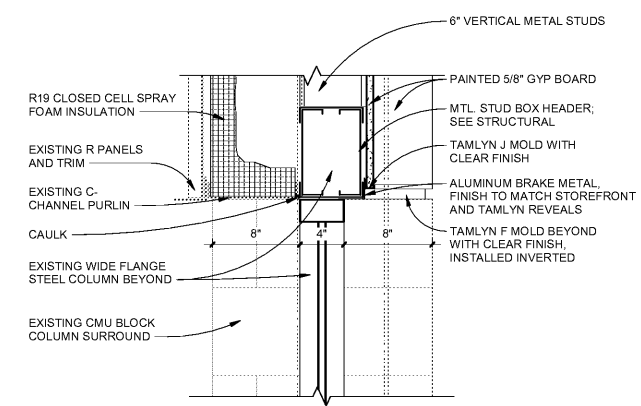

Sheet

A510

1 WALL SECTION @
 SPIRIT SHOP (WEST)
 SCALE: 1/2" = 1'-0"

2 WALL SECTION @
 SPIRIT SHOP (SOUTH)
 SCALE: 1/2" = 1'-0"

3 SPIRIT SHOP CONCRETE CURB
 SCALE: 3" = 1'-0"

4 SPIRIT SHOP (SOUTH)
 STOREFRONT HEADER
 SCALE: 1 1/2" = 1'-0"

5 SPIRIT SHOP (WEST)
 STOREFRONT HEADER
 SCALE: 1 1/2" = 1'-0"

Order Plans @

WWW.LDILLINE.COM