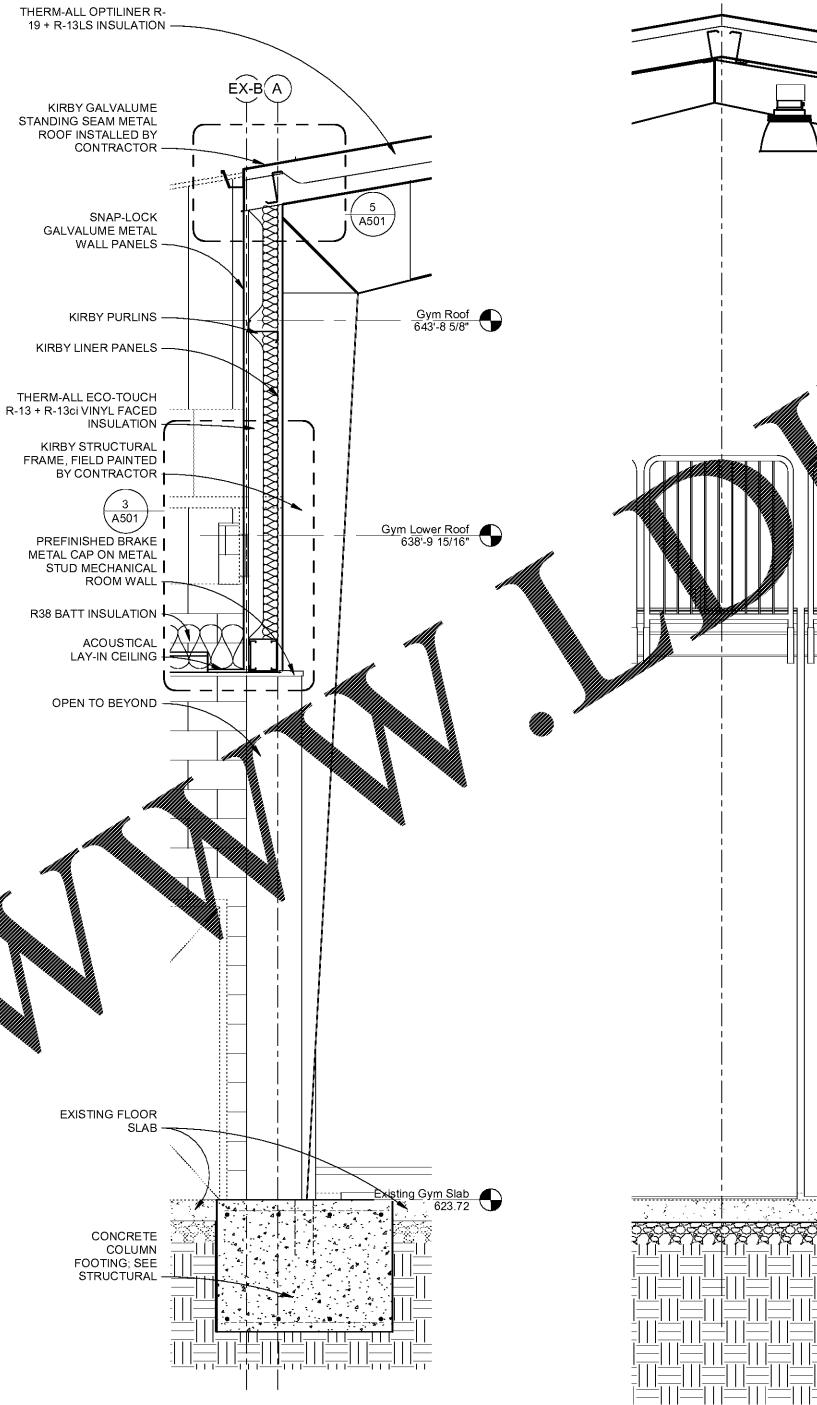

Copyright © 2018 | franklin architects

Construction
 Documents

Revisions		
No.	Issue	Date

Sheet Information

Date	11/26/18
Job No.	6774.3 / 6774.4
Title	

ARCHITECTURAL

**GYM ADDITION WALL
 SECTIONS**

Sheet

A500

WALL SECTION @
 NORTH GYM WALL -
 STUD WALL
 SCALE: 1/2" = 1'-0"

WALL SECTION @
 NORTH GYM WALL -
 STOREFRONT
 SCALE: 1/2" = 1'-0"

WALL SECTION @
 EAST GYM WALL
 SCALE: 1/2" = 1'-0"

WALL SECTION @
 WEST GYM WALL
 SCALE: 1/2" = 1'-0"