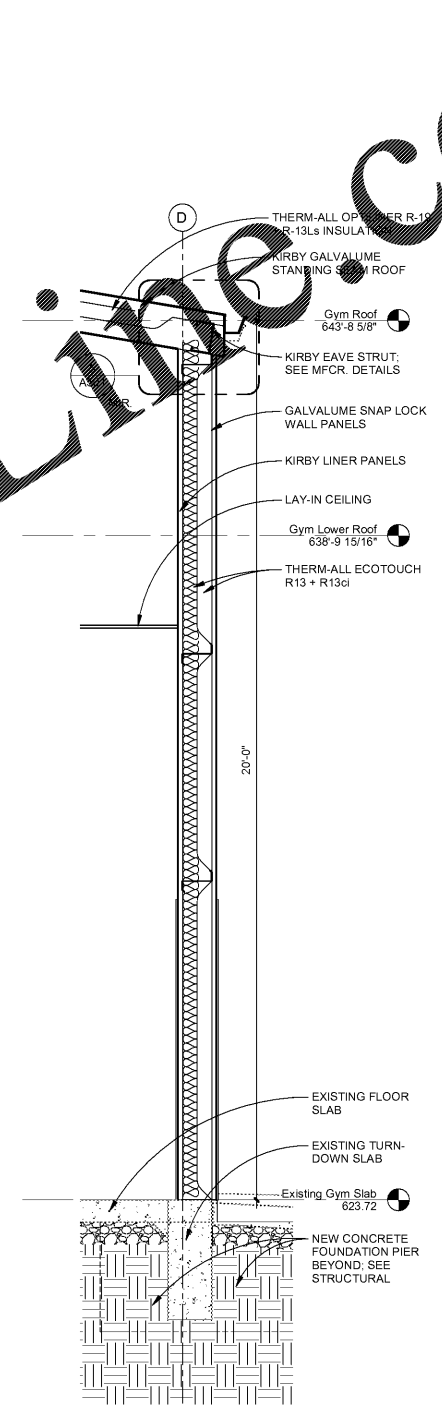

Copyright © 2018 | franklin architects

Construction
 Documents

Revisions		
No.	Issue	Date

Sheet Information

Date	11/26/18
Job No.	6774.3 / 6774.4
Title	

ARCHITECTURAL

**GYM ADDITION WALL
 SECTIONS**

Sheet

A500

WALL SECTION @
 NORTH GYM WALL -
 STUD WALL
 SCALE: 1/2" = 1'-0"

WALL SECTION @
 NORTH GYM WALL -
 STOREFRONT
 SCALE: 1/2" = 1'-0"

WALL SECTION @
 EAST GYM WALL
 SCALE: 1/2" = 1'-0"

WALL SECTION @
 WEST GYM WALL
 SCALE: 1/2" = 1'-0"

Last Plotted: 11/28/2018 1:44:01 PM

Order Plans @

WWW.LDILLINE.COM