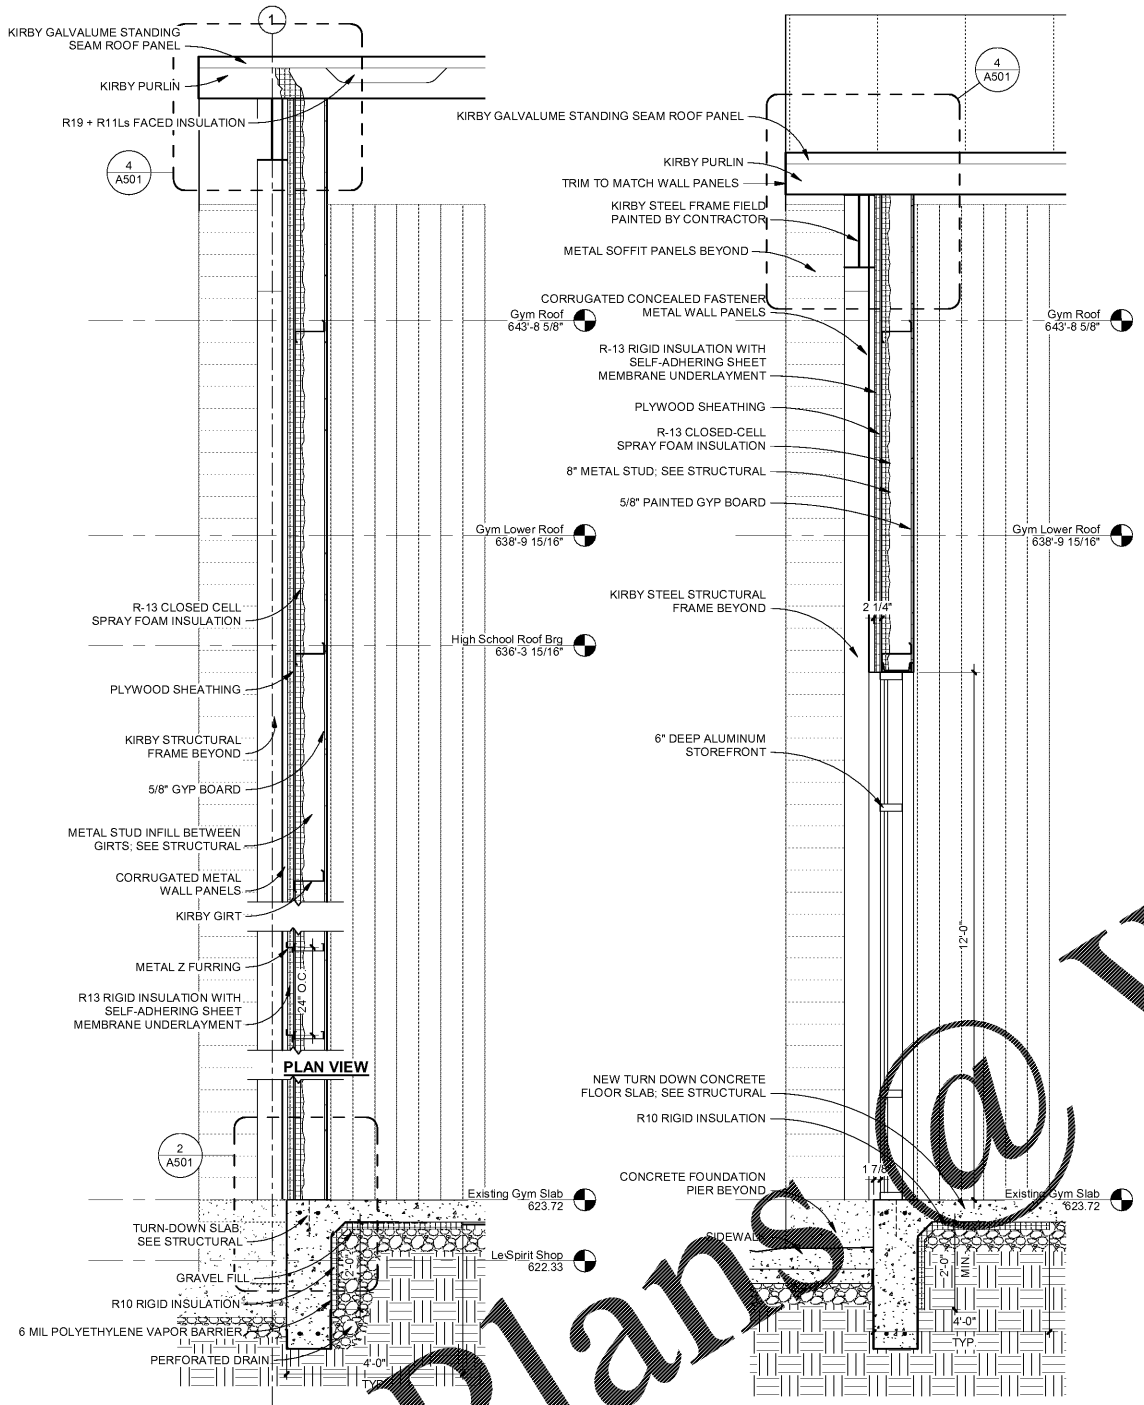

Copyright © 2018 | franklin architects

Construction
 Documents

Revisions		
No.	Issue	Date

Sheet Information

Date	11/26/18
Job No.	6774.3 / 6774.4
Title	

ARCHITECTURAL

**GYM ADDITION WALL
 SECTIONS**

Sheet

A500

WALL SECTION @
 NORTH GYM WALL -
 STUD WALL
 SCALE: 1/2" = 1'-0"

WALL SECTION @
 NORTH GYM WALL -
 STOREFRONT
 SCALE: 1/2" = 1'-0"

WALL SECTION @
 EAST GYM WALL
 SCALE: 1/2" = 1'-0"

WALL SECTION @
 WEST GYM WALL
 SCALE: 1/2" = 1'-0"

Last Plotted: 11/28/2018 1:44:01 PM

Order Plans @

WWW.LDILLINE.COM