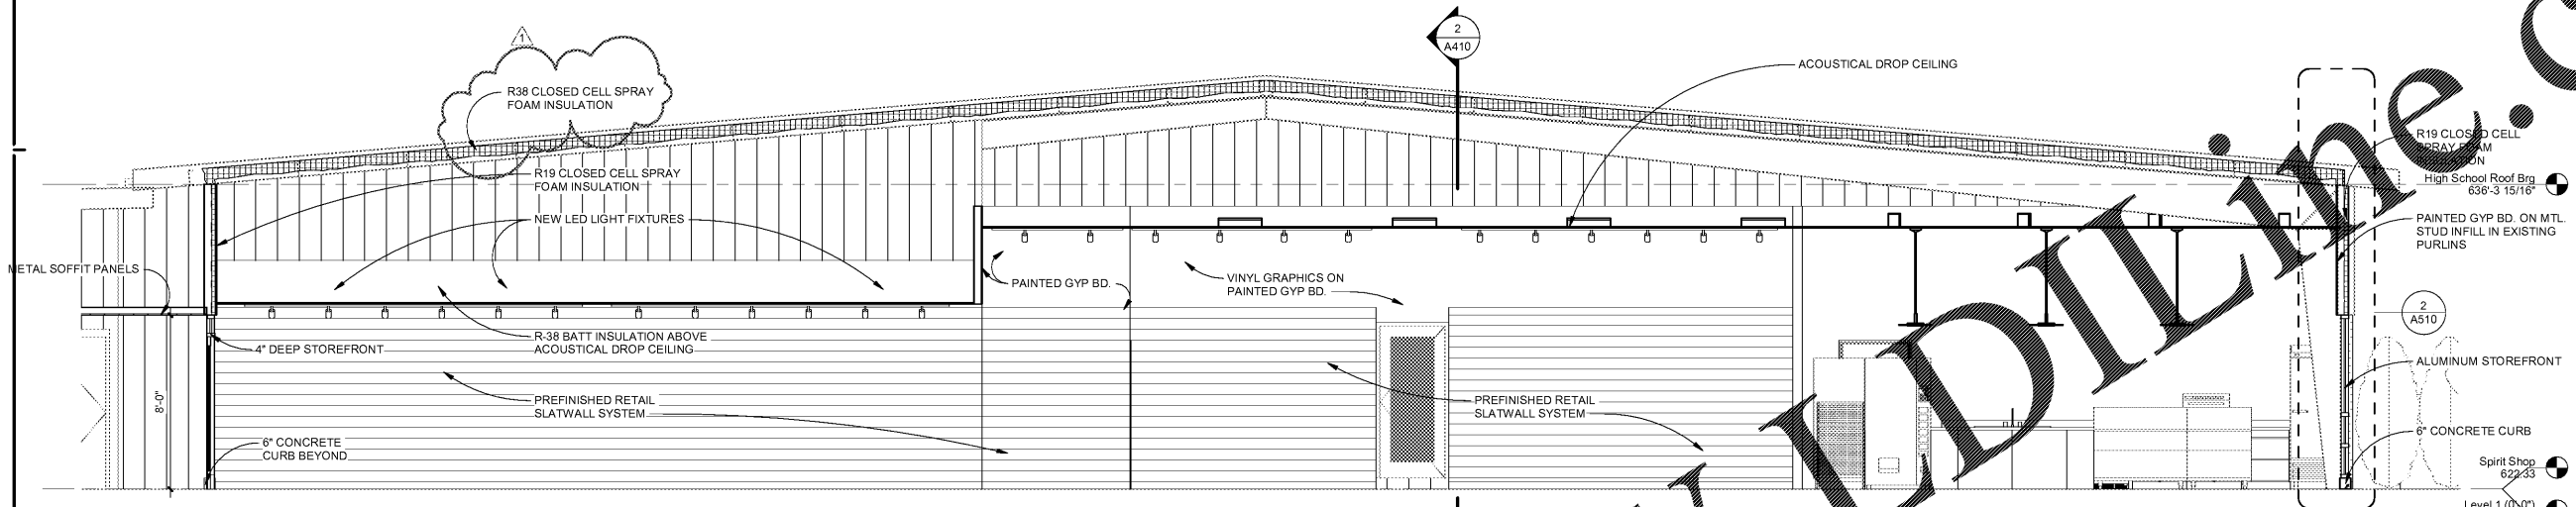

Copyright © 2018 | franklin architects

Construction
 Documents

Revisions		
No.	Issue	Date
1	Revision 1	11-30-2018

Sheet Information	
Date	11/26/18
Job No.	6774.3 / 6774.4
Title	

ARCHITECTURAL
 BUILDING SECTIONS -
 SPIRIT SHOP

Sheet

A410

1 SPIRIT SHOP LONG.
 SCALE: 1/4" = 1'-0"

2 SPIRIT SHOP TRANSVERSE
 SCALE: 1/4" = 1'-0"

Order Plans @ WWW.LDILINE.COM