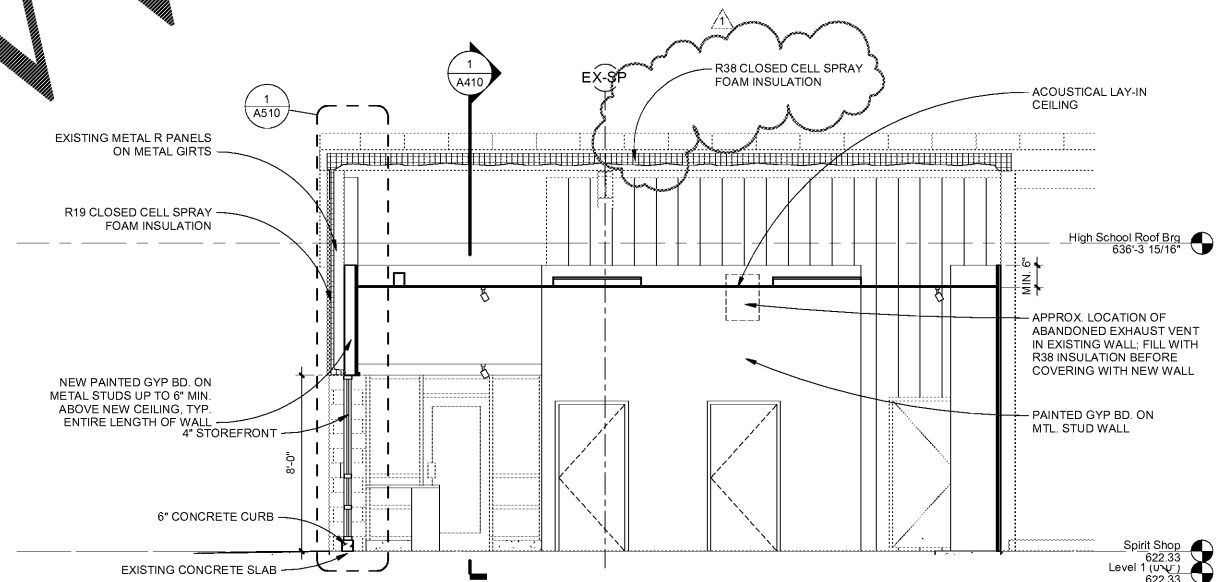

Copyright © 2018 | franklin architects

Construction
 Documents

Revisions		
No.	Issue	Date
1	Revision 1	11-30-2018

Sheet Information	
Date	11/26/18
Job No.	6774.3 / 6774.4
Title	

ARCHITECTURAL
 BUILDING SECTIONS -
 SPIRIT SHOP

Sheet

A410

1 SPIRIT SHOP LONG.
 SCALE: 1/4" = 1'-0"

2 SPIRIT SHOP TRANSVERSE
 SCALE: 1/4" = 1'-0"

Order Plans @ WWW.LDILINE.COM