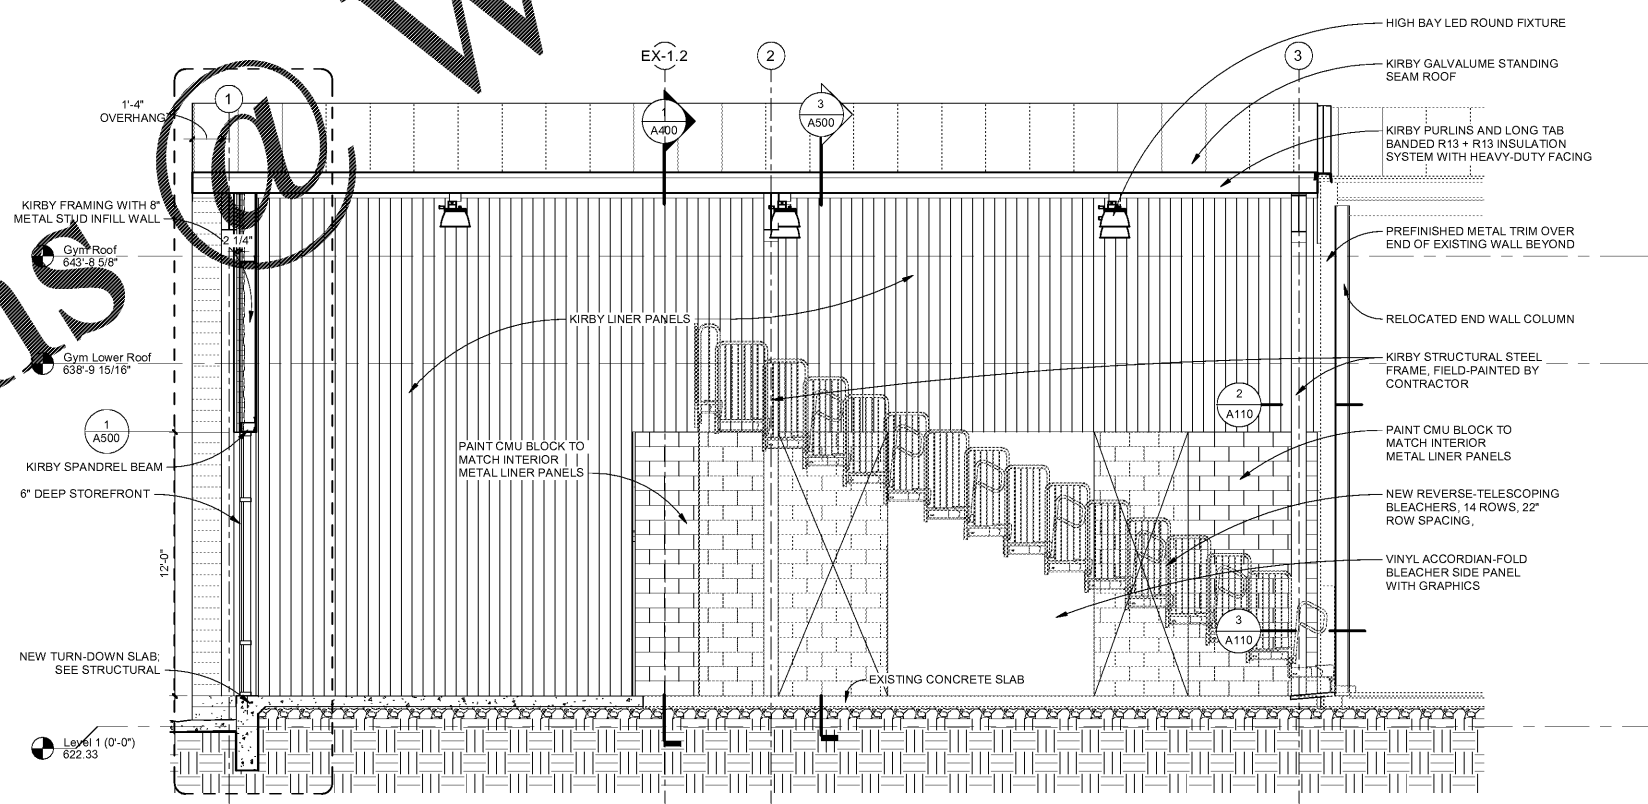

Copyright © 2018 | franklin architects

Construction
 Documents

Revisions		
No.	Issue	Date

Sheet Information		
Date	11/26/18	
Job No.	6774.3 / 6774.4	
Title		

ARCHITECTURAL
 BUILDING SECTIONS -
 GYM ADDITION

Sheet

A400

1 GYM ADDITION TRANSVERSE
 SCALE: 1/4" = 1'-0"

2 GYM ADDITION LONG.
 SCALE: 1/4" = 1'-0"

Last Plotted: 11/26/2018 1:43:56 PM

Order Plans

WWW.DIline.com