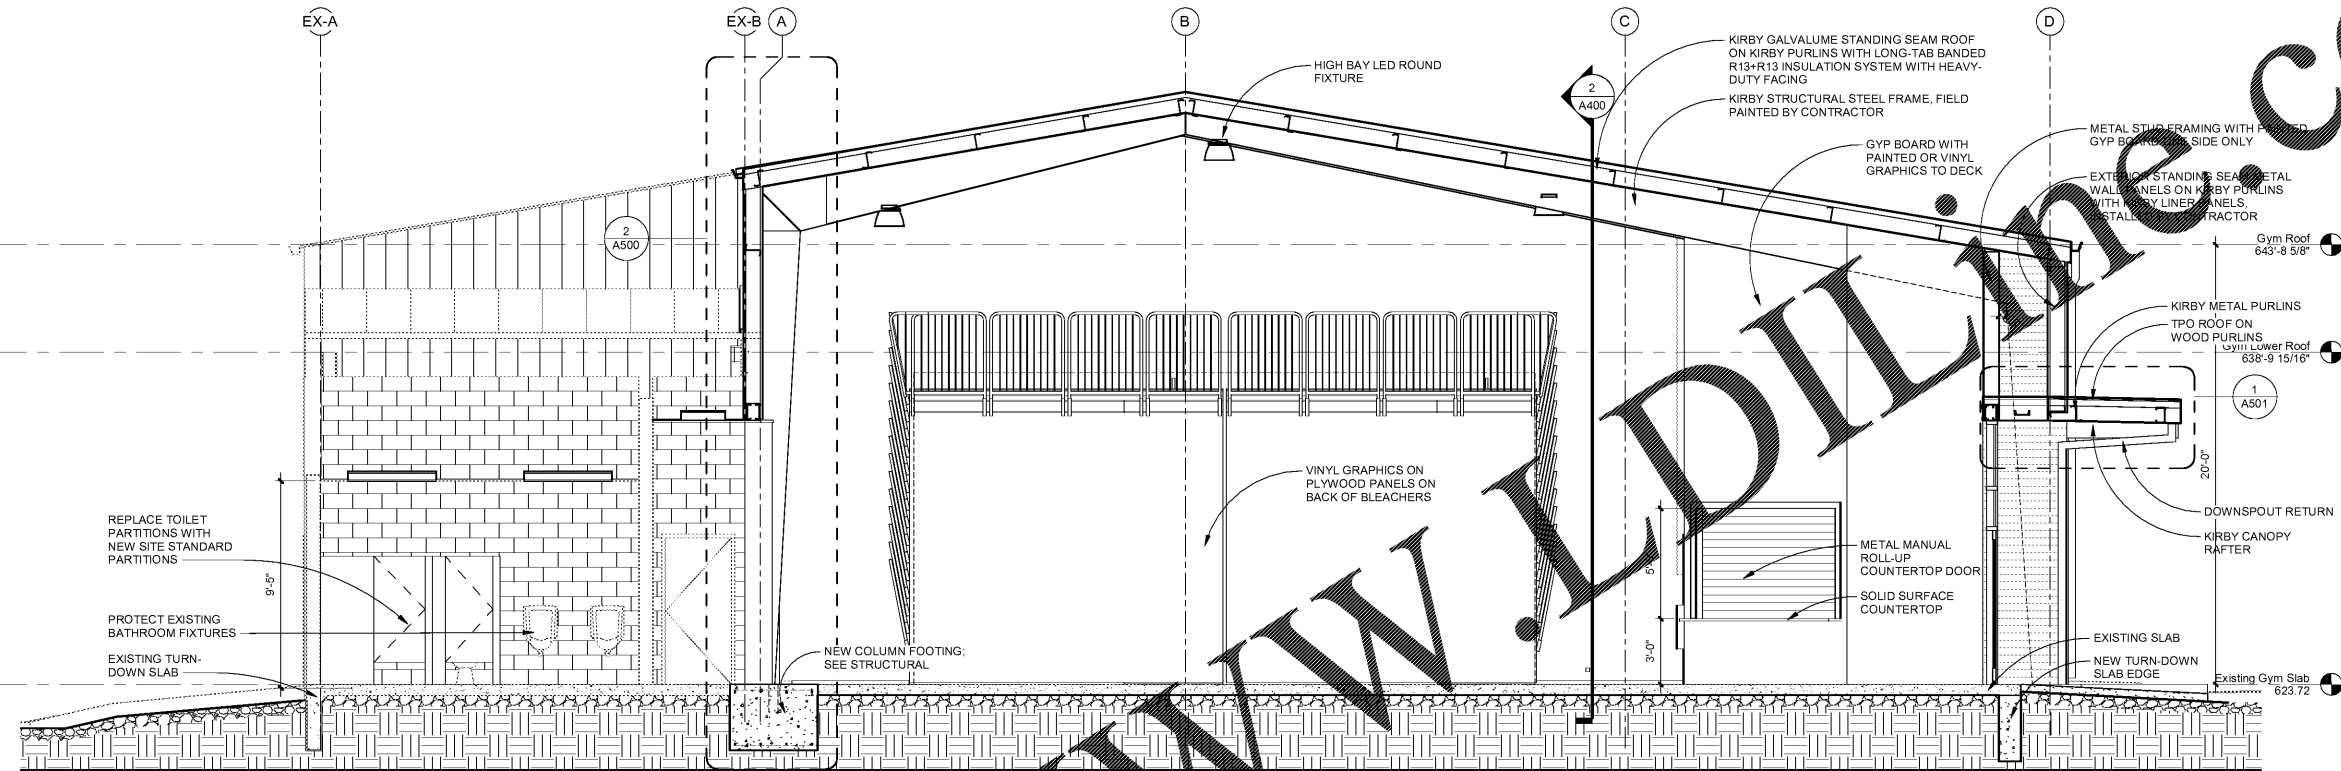

Copyright © 2018 | franklin architects

Construction
 Documents

Revisions		
No.	Issue	Date

Sheet Information		
Date	11/26/18	
Job No.	6774.3 / 6774.4	
Title		

ARCHITECTURAL
 BUILDING SECTIONS -
 GYM ADDITION

Sheet

A400

1 GYM ADDITION TRANSVERSE
 SCALE: 1/4" = 1'-0"

2 GYM ADDITION LONG.
 SCALE: 1/4" = 1'-0"

Last Plotted: 11/26/2018 1:43:56 PM

Order Plans

WWW.DIline.com