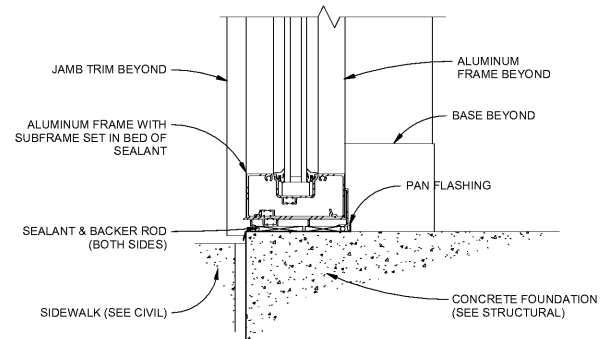

Sheet

**A231**

1 GYM ADDITION - STOREFRONT 1  
 SCALE: 1/4" = 1'-0"

2 GYM ADDITION - STOREFRONT 2  
 SCALE: 1/4" = 1'-0"

3 S.F. HEAD IN METAL PANEL DETAIL  
 SCALE: 3" = 1'-0"

6 S.F. HEAD UNDER SOFFIT DETAIL  
 SCALE: 3" = 1'-0"

4 S.F. JAMB IN METAL PANEL DETAIL  
 SCALE: 3" = 1'-0"

5 S.F. SILL DETAIL  
 SCALE: 3" = 1'-0"

Last Plotted: 11/29/2018 10:29:48 AM

Order Plans @

WWW.LDLINE.COM