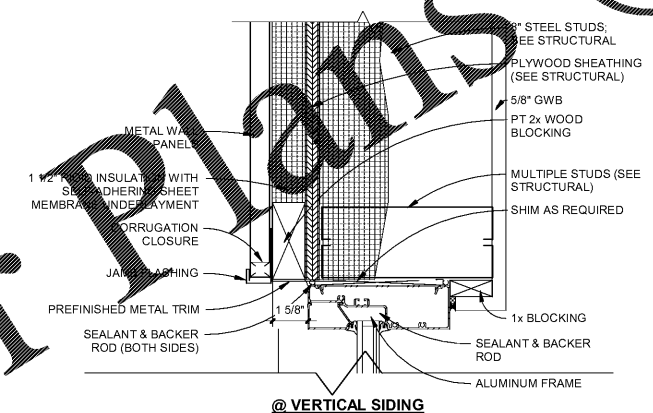

Sheet

**A231**

1 GYM ADDITION - STOREFRONT 1  
 SCALE: 1/4" = 1'-0"

2 GYM ADDITION - STOREFRONT 2  
 SCALE: 1/4" = 1'-0"

3 S.F. HEAD IN METAL PANEL DETAIL  
 SCALE: 3" = 1'-0"

6 S.F. HEAD UNDER SOFFIT DETAIL  
 SCALE: 3" = 1'-0"

4 S.F. JAMB IN METAL PANEL DETAIL  
 SCALE: 3" = 1'-0"

5 S.F. SILL DETAIL  
 SCALE: 3" = 1'-0"

Last Plotted: 11/29/2018 10:29:48 AM

Order Plans @

WWW.LDLINE.COM