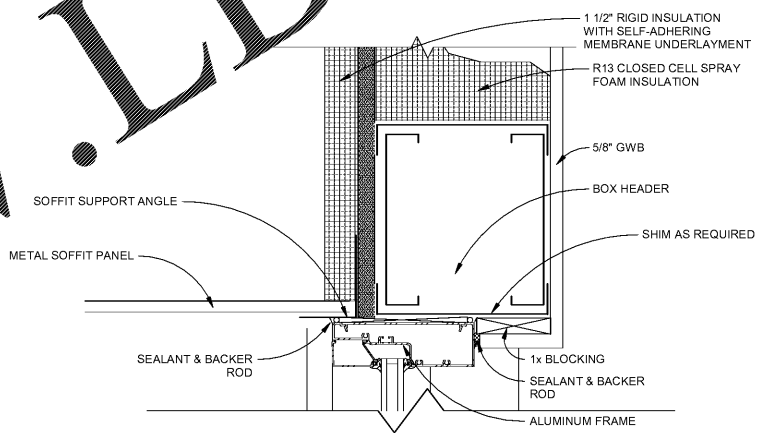

Sheet

**A231**

1 GYM ADDITION - STOREFRONT 1  
 SCALE: 1/4" = 1'-0"

2 GYM ADDITION - STOREFRONT 2  
 SCALE: 1/4" = 1'-0"

3 S.F. HEAD IN METAL PANEL DETAIL  
 SCALE: 3" = 1'-0"

6 S.F. HEAD UNDER SOFFIT DETAIL  
 SCALE: 3" = 1'-0"

4 S.F. JAMB IN METAL PANEL DETAIL  
 SCALE: 3" = 1'-0"

5 S.F. SILL DETAIL  
 SCALE: 3" = 1'-0"

Last Plotted: 11/29/2018 10:29:48 AM

Order Plans @

WWW.LDLINE.COM