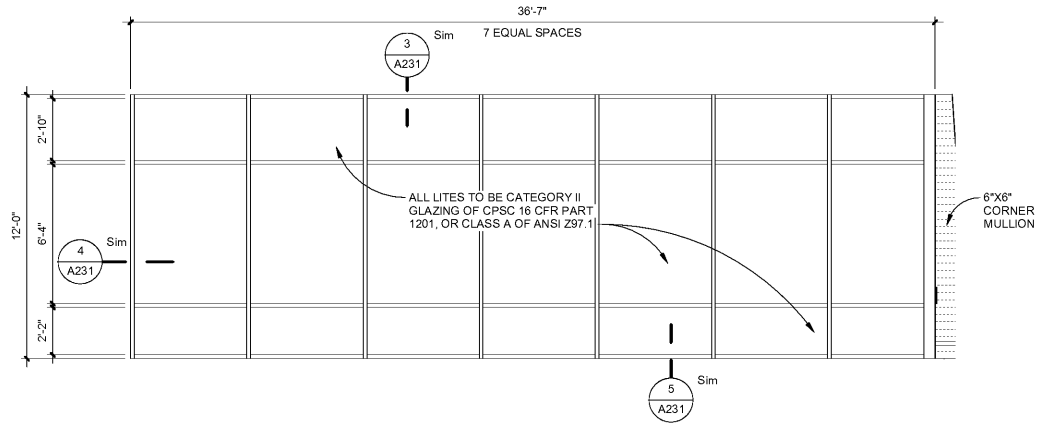

Copyright © 2018 | franklin|architects

Construction  
 Documents

Revisions		
No.	Issue	Date

Sheet Information	
Date	11/26/18
Job No.	6774.3 / 6774.4
Title	

**ARCHITECTURAL**

**GYM ADD.  
 STOREFRONT ELEV.  
 AND DETAILS**

Sheet

**A231**

1 GYM ADDITION - STOREFRONT 1  
 SCALE: 1/4" = 1'-0"

2 GYM ADDITION - STOREFRONT 2  
 SCALE: 1/4" = 1'-0"

3 S.F. HEAD IN METAL PANEL DETAIL  
 SCALE: 3" = 1'-0"

6 S.F. HEAD UNDER SOFFIT DETAIL  
 SCALE: 3" = 1'-0"

4 S.F. JAMB IN METAL PANEL DETAIL  
 SCALE: 3" = 1'-0"

5 S.F. SILL DETAIL  
 SCALE: 3" = 1'-0"

Last Plotted: 11/29/2018 10:29:48 AM

Order Plans @

WWW.LDLINE.COM