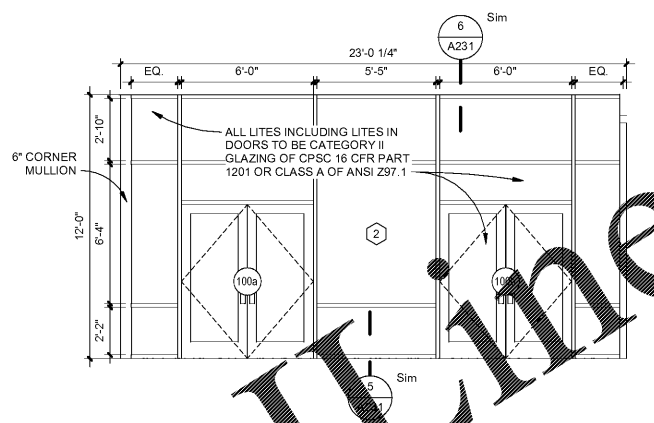

Copyright © 2018 | franklin|architects

Construction  
 Documents

Revisions		
No.	Issue	Date

Sheet Information	
Date	11/26/18
Job No.	6774.3 / 6774.4
Title	

**ARCHITECTURAL**

**GYM ADD.  
 STOREFRONT ELEV.  
 AND DETAILS**

Sheet

**A231**

1 GYM ADDITION - STOREFRONT 1  
 SCALE: 1/4" = 1'-0"

2 GYM ADDITION - STOREFRONT 2  
 SCALE: 1/4" = 1'-0"

3 S.F. HEAD IN METAL PANEL DETAIL  
 SCALE: 3" = 1'-0"

6 S.F. HEAD UNDER SOFFIT DETAIL  
 SCALE: 3" = 1'-0"

4 S.F. JAMB IN METAL PANEL DETAIL  
 SCALE: 3" = 1'-0"

5 S.F. SILL DETAIL  
 SCALE: 3" = 1'-0"

Last Plotted: 11/29/2018 10:29:48 AM

Order Plans @

WWW.LDLINE.COM