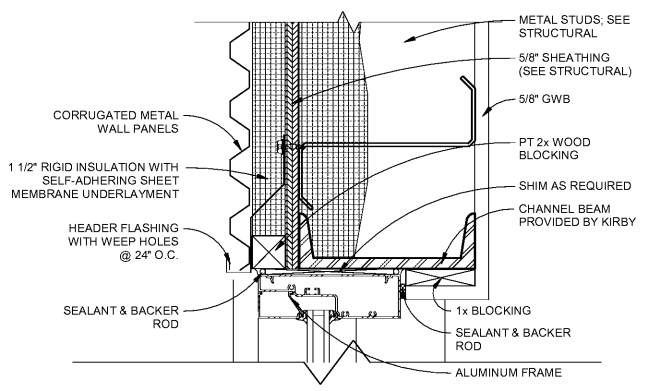

Sheet

**A231**

1 GYM ADDITION - STOREFRONT 1  
 SCALE: 1/4" = 1'-0"

2 GYM ADDITION - STOREFRONT 2  
 SCALE: 1/4" = 1'-0"

3 S.F. HEAD IN METAL PANEL DETAIL  
 SCALE: 3" = 1'-0"

6 S.F. HEAD UNDER SOFFIT DETAIL  
 SCALE: 3" = 1'-0"

4 S.F. JAMB IN METAL PANEL DETAIL  
 SCALE: 3" = 1'-0"

5 S.F. SILL DETAIL  
 SCALE: 3" = 1'-0"

Last Plotted: 11/29/2018 10:29:48 AM

Order Plans @

WWW.LDLINE.COM