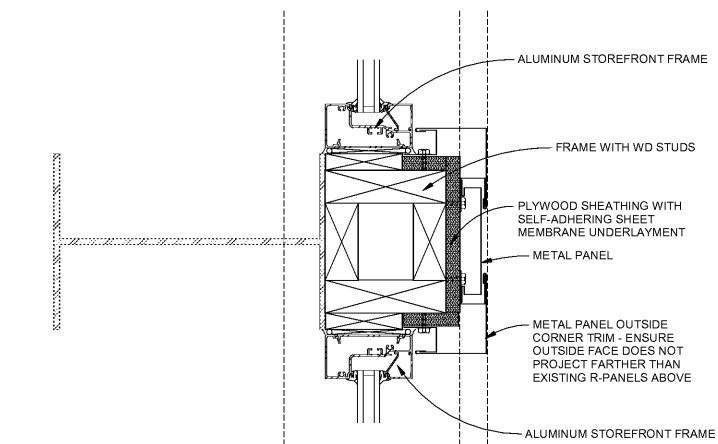

Sheet

A120

3 Spirit Shop Floor Plan
 SCALE: 1/8" = 1'-0"

1 PLAN DTL. - SPIRIT SHOP METAL TRIM
 SCALE: 3" = 1'-0"

Order Plans @ WWW.ONLINE.COM