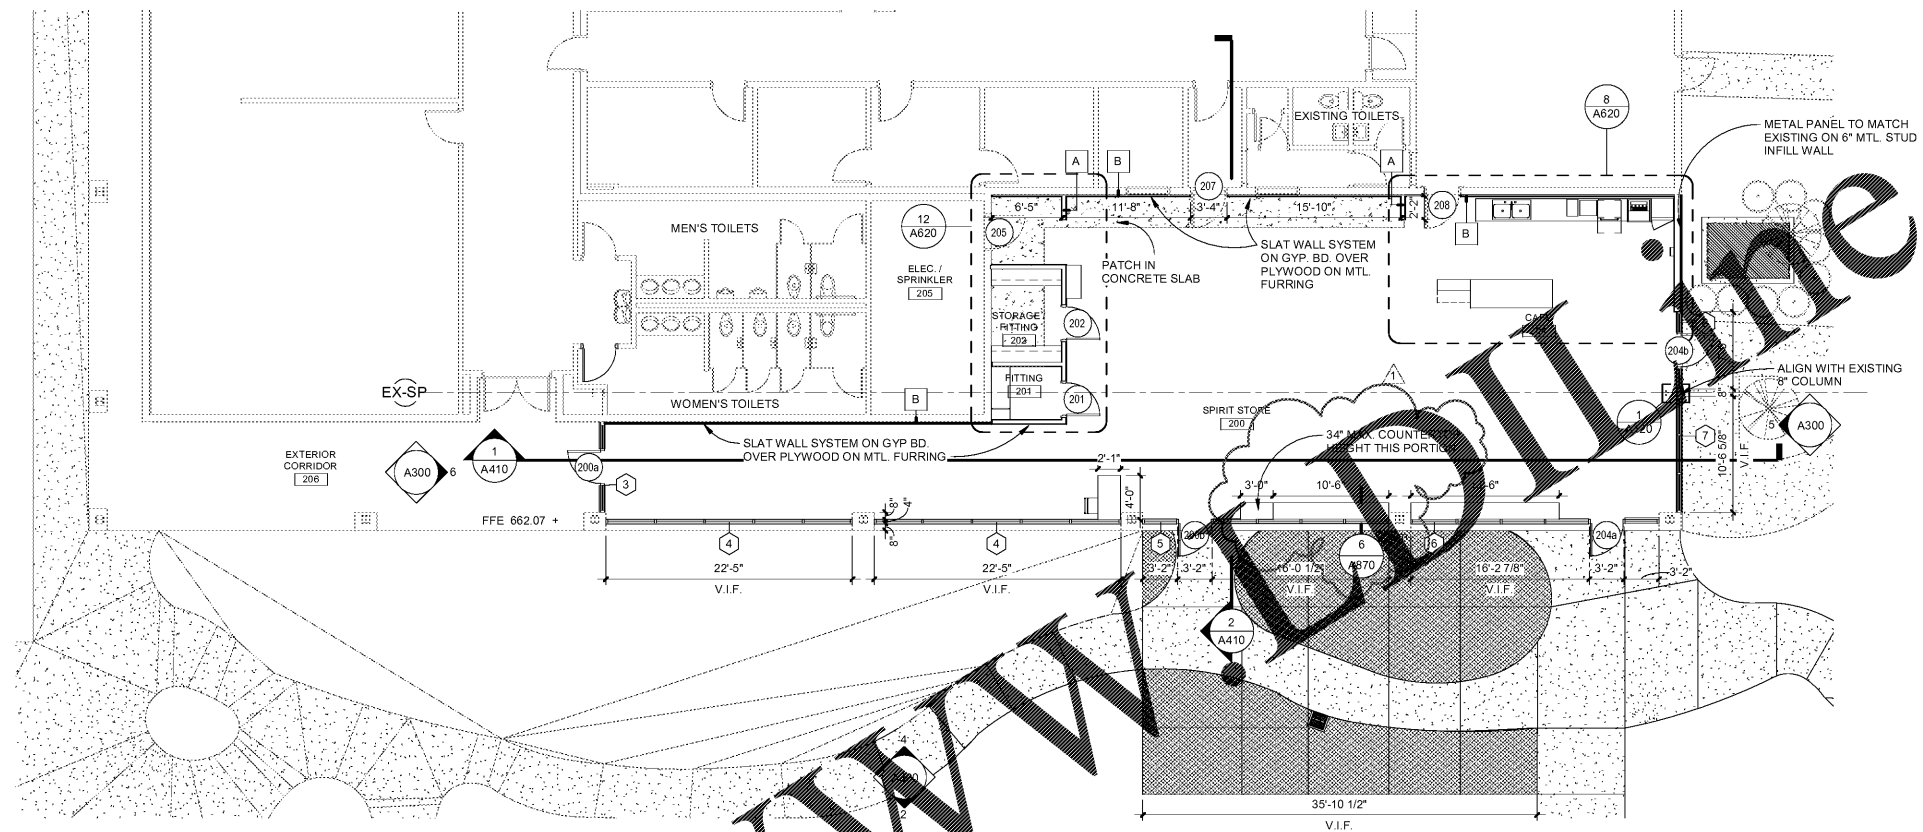

Copyright © 2018 | franklin architects

Construction
 Documents

Revisions		
No.	Issue	Date
1	Revision 1	11-30-2018

Sheet Information	
Date	11/26/18
Job No.	6774.3 / 6774.4
Title	

ARCHITECTURAL

SPIRIT SHOP FLOOR
 PLAN

Sheet

A120

3 Spirit Shop Floor Plan
 SCALE: 1/8" = 1'-0"

1 PLAN DTL. - SPIRIT SHOP METAL TRIM
 SCALE: 3" = 1'-0"

Order Plans @ WWW.ONLINE.COM