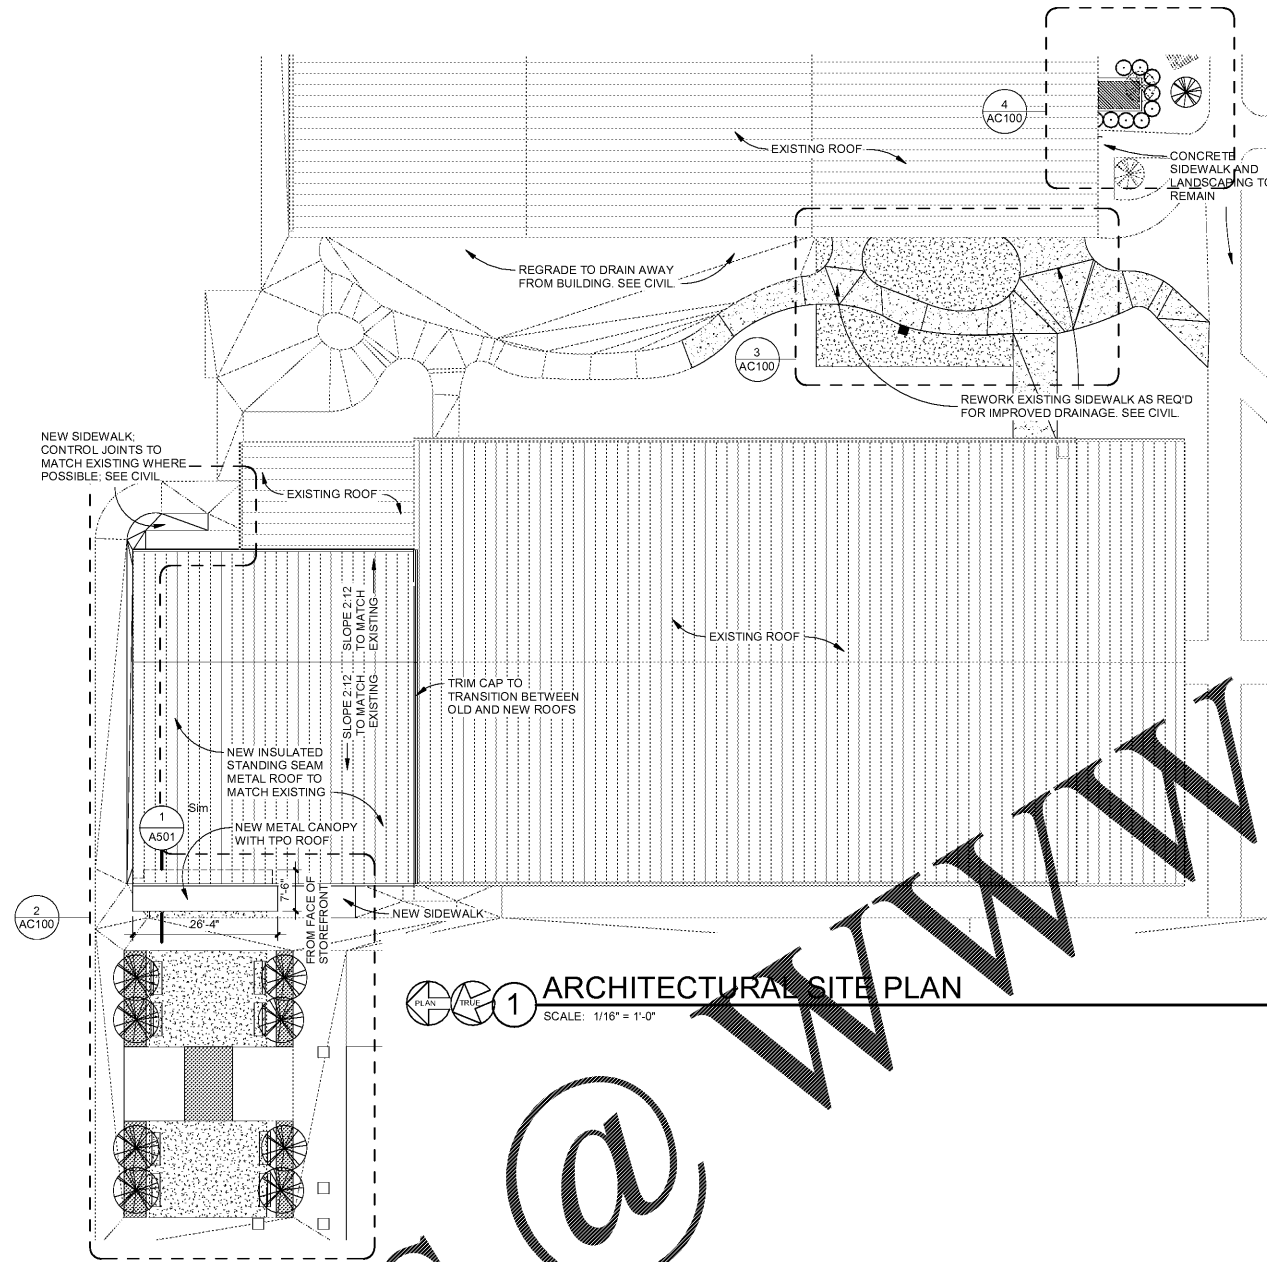

Copyright © 2018 | franklin architects

Construction
 Documents

Revisions		
No.	Issue	Date

Sheet Information

Date: 11/26/18
 Job No.: 6774.3 / 6774.4

Title

**ARCHITECTURAL
 SITE
 SITE PLAN**

Sheet

AC100

1 ARCHITECTURAL SITE PLAN
 SCALE: 1/16" = 1'-0"

3 SPIRIT SHOP PATIO PLAN
 SCALE: 1/8" = 1'-0"

4 SPIRIT SHOP MECH. UNIT
 SCALE: 1/8" = 1'-0"

2 GYM PLAZA PLAN
 SCALE: 1/8" = 1'-0"

Order Plans @

WWW.LDLINE.COM