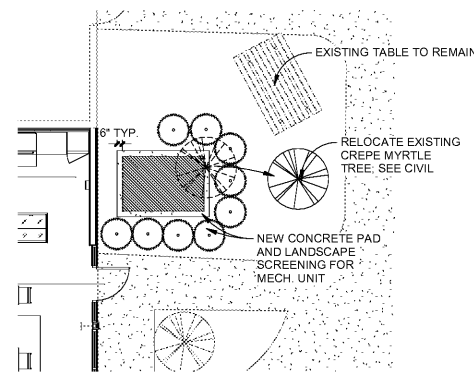

Copyright © 2018 | franklin architects

Construction
 Documents

Revisions		
No.	Issue	Date

Sheet Information

Date: 11/26/18
 Job No.: 6774.3 / 6774.4

Title

**ARCHITECTURAL
 SITE
 SITE PLAN**

Sheet

AC100

1 ARCHITECTURAL SITE PLAN
 SCALE: 1/16" = 1'-0"

3 SPIRIT SHOP PATIO PLAN
 SCALE: 1/8" = 1'-0"

4 SPIRIT SHOP MECH. UNIT
 SCALE: 1/8" = 1'-0"

2 GYM PLAZA PLAN
 SCALE: 1/8" = 1'-0"

Order Plans @

WWW.LDLINE.COM