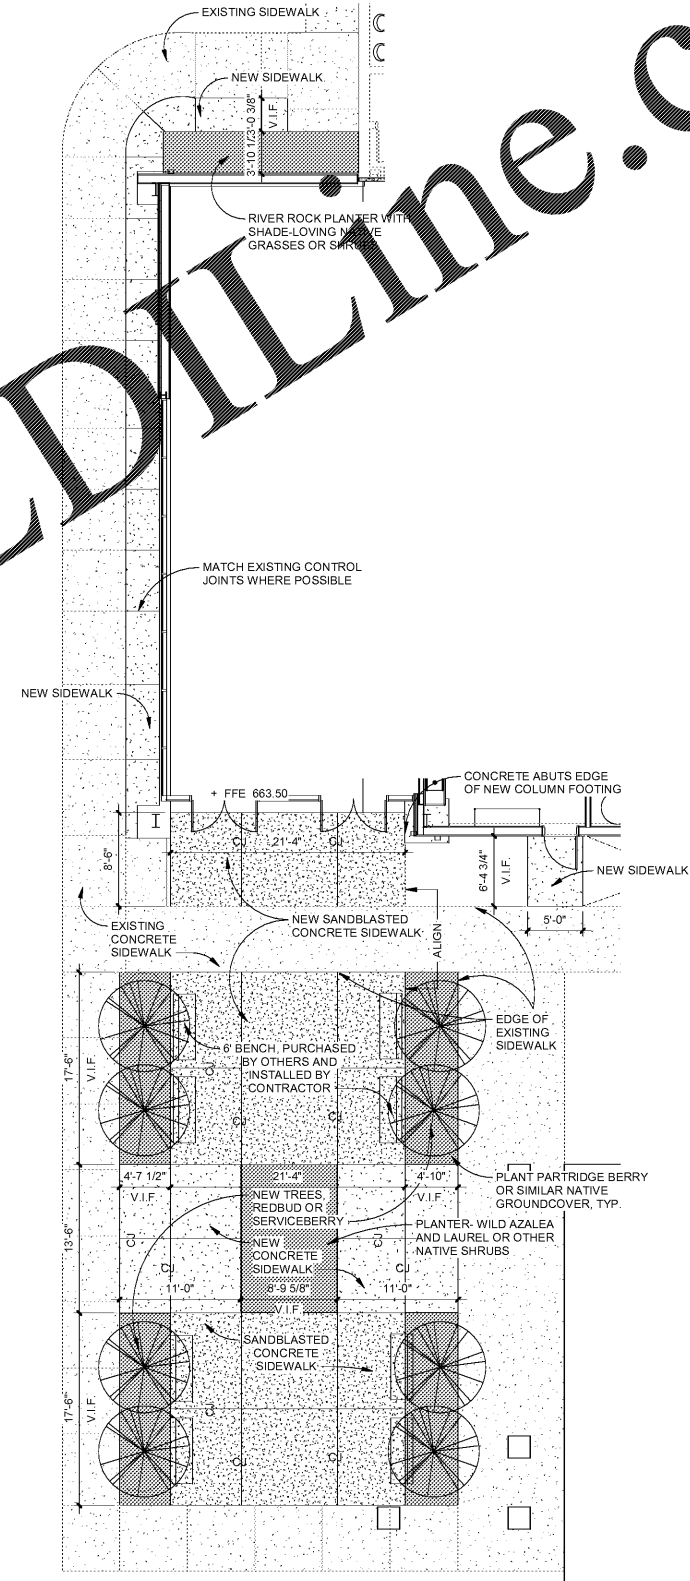

Copyright © 2018 | franklin architects

Construction
 Documents

Revisions		
No.	Issue	Date

Sheet Information

Date: 11/26/18
 Job No.: 6774.3 / 6774.4

Title

**ARCHITECTURAL
 SITE
 SITE PLAN**

Sheet

AC100

1 ARCHITECTURAL SITE PLAN
 SCALE: 1/16" = 1'-0"

3 SPIRIT SHOP PATIO PLAN
 SCALE: 1/8" = 1'-0"

4 SPIRIT SHOP MECH. UNIT
 SCALE: 1/8" = 1'-0"

2 GYM PLAZA PLAN
 SCALE: 1/8" = 1'-0"

Order Plans @

WWW.LDLINE.COM