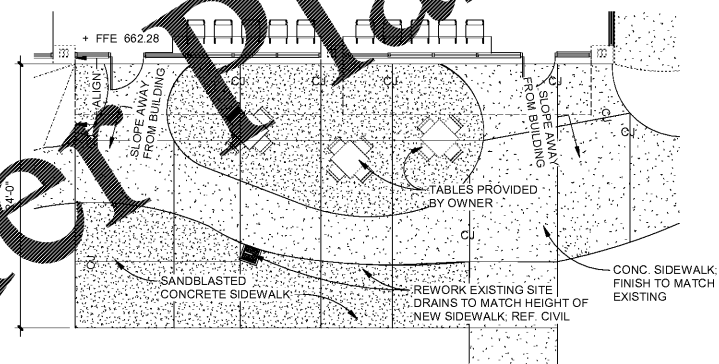

Copyright © 2018 | franklin architects

Construction
 Documents

Revisions		
No.	Issue	Date

Sheet Information

Date: 11/26/18
 Job No.: 6774.3 / 6774.4

Title

**ARCHITECTURAL
 SITE
 SITE PLAN**

Sheet

AC100

1 ARCHITECTURAL SITE PLAN
 SCALE: 1/16" = 1'-0"

3 SPIRIT SHOP PATIO PLAN
 SCALE: 1/8" = 1'-0"

4 SPIRIT SHOP MECH. UNIT
 SCALE: 1/8" = 1'-0"

2 GYM PLAZA PLAN
 SCALE: 1/8" = 1'-0"

Order Plans @

WWW.LDLINE.COM