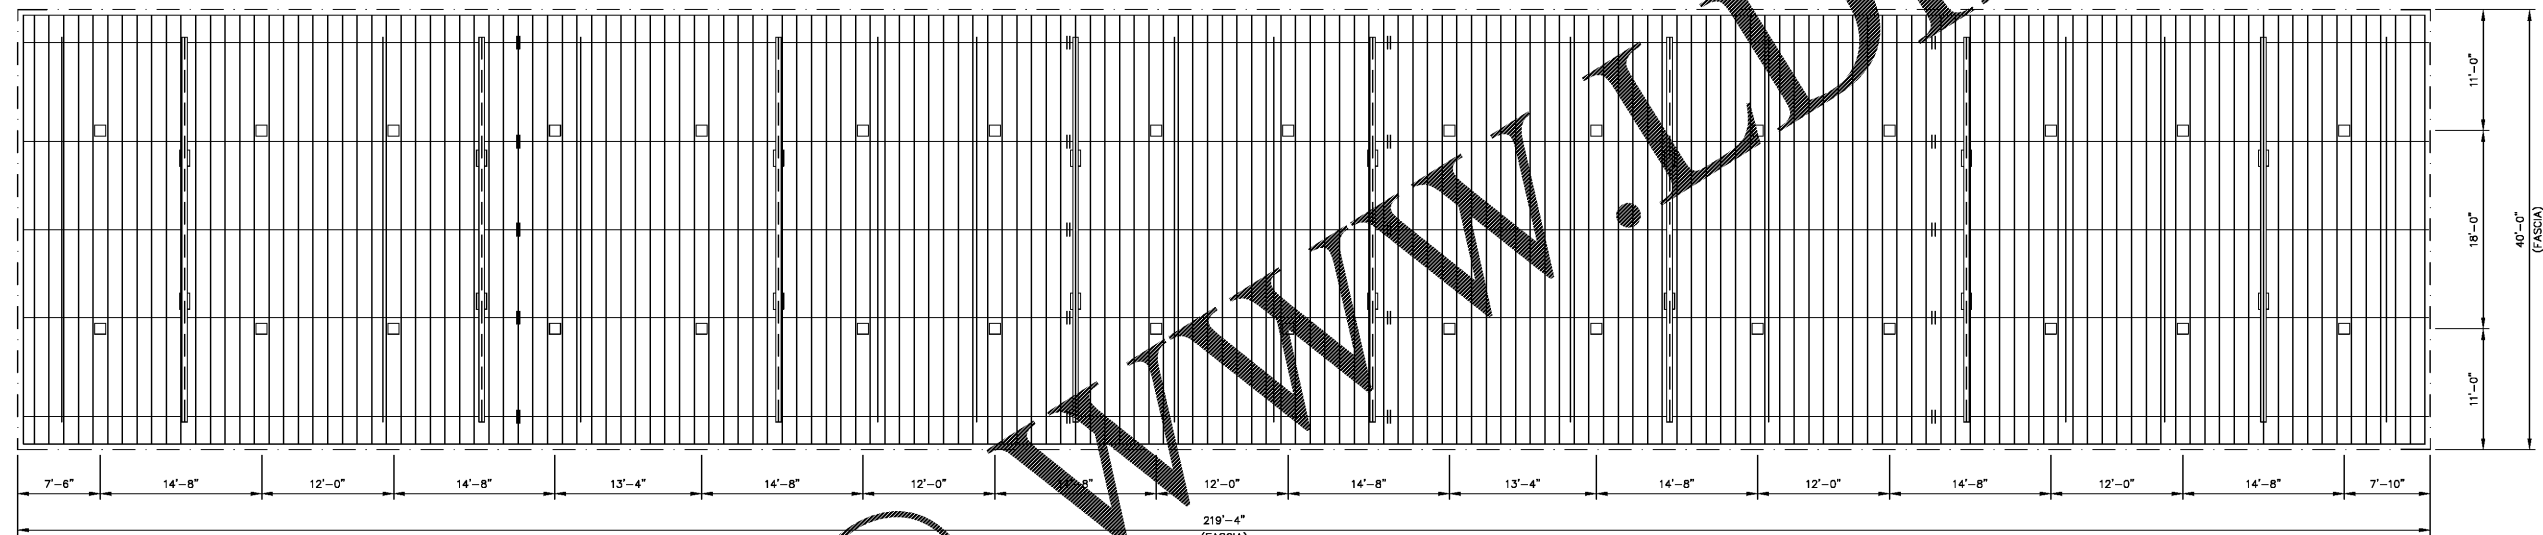

Order Plans @ WWW.LDILine.com

BLDG

219'-4"
(FASCIA)
CANOPY LIGHTING LAYOUT
(32) LED LIGHT FIXTURES

LAWRENCE R. PILON/ PROFESSIONAL ENGINEER
51 MAPLEVIEW DRIVE/PENNELLSVILLE, NY 13132
(315) 668-0039

MCGEE
CORPORATION
12701 East Independence
Blvd. P.O. Box 1375
Matthews, NC 28106-1375
Phone: (704) 882-1500
Facts: (800) 528-5589

PR. JOB NO. 54661
FINAL JOB NO. 54661
DRAWING NO. P054661B
RACETRAC #1242
MLK PKWY & ZEBULON RD
GRIFFIN, GA 30223 (SPALDING)
SCALE: 1/8"=1'-0"
DATE: 8/24/17
IN ACCORDANCE WITH REV. LETTER: A
DRAWN BY: LLE
CHK'D BY:

METAL CANOPY 40'-0" x 219'-4"
LIGHTING LAYOUT PLAN
SHEET 3 OF 4