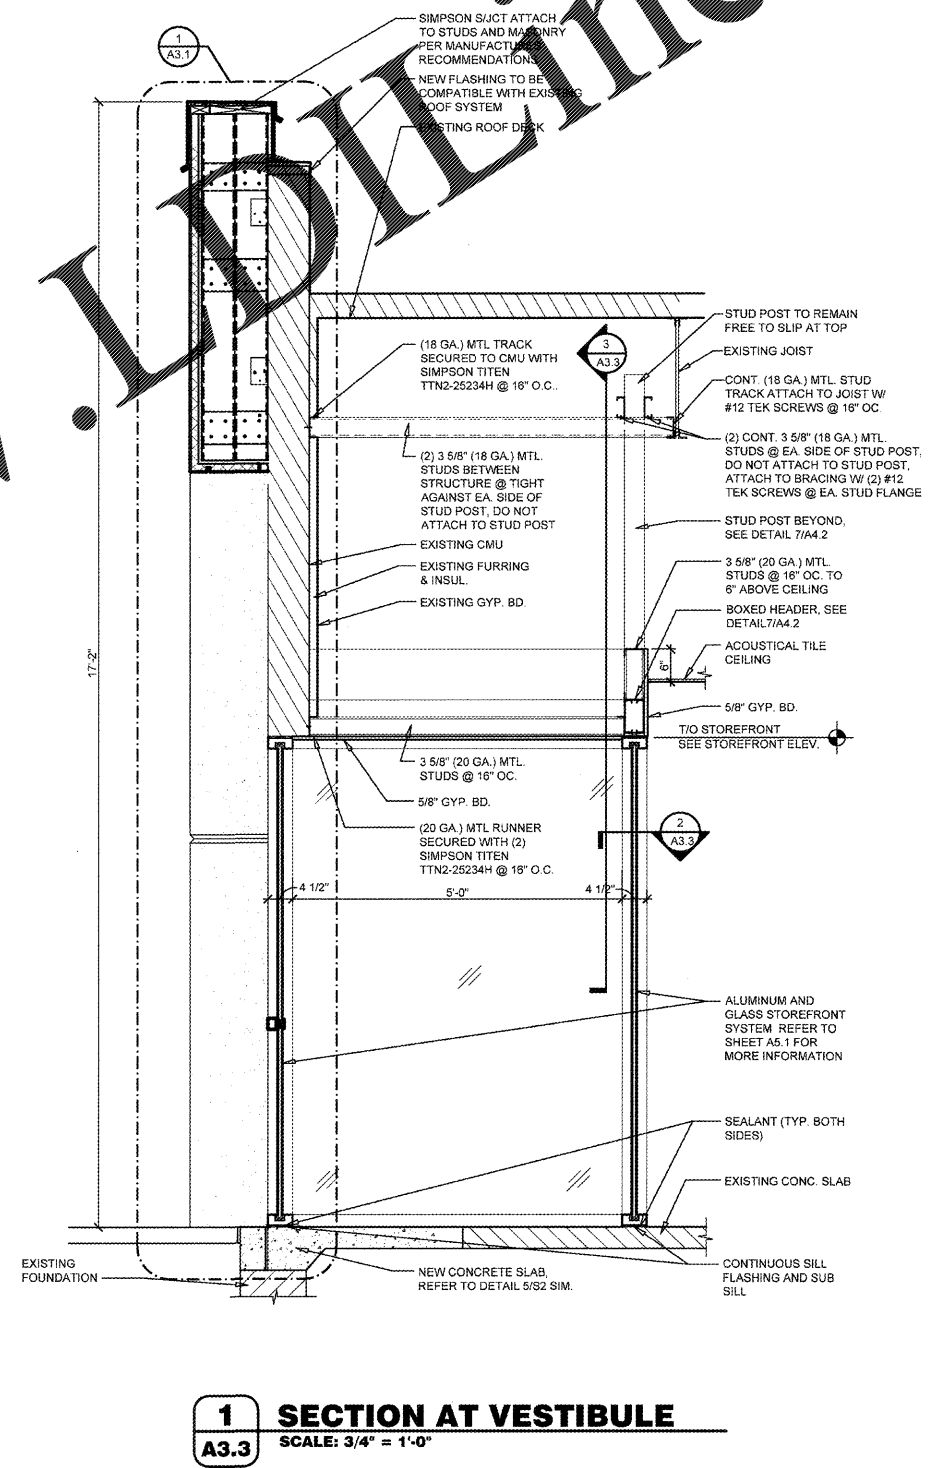

REVISIONS:

O'Reilly AUTO PARTS
CORPORATE OFFICES
233 SOUTH PATTERSON
SPRINGFIELD, MISSOURI 65802
417-862-2874 PHONE

PROJECT:
RE-MODEL O'REILLY AUTO PARTS STORE
103 E. GORDON AVE.
GORDONSVILLE, VA 22942
VESTIBULE DETAILS

Professional of Record
Mark S. Brommer
Exp. Date: 11/28/19
103 E. GORDON AVE.
GORDONSVILLE, VA 22942
803.833.1284

DRAWN: RLJ
CHECKED: MGC
DATE: 10-17-2018
JOB NO.: 118168 (GDV)
SHEET:

A3.3

COPYRIGHT 2018 - DESIGNS, DRAWINGS AND SPECIFICATIONS ARE INSTRUMENTS OF SERVICE AND ARE THE PROPERTY OF THE DESIGN PROFESSIONAL. REPRODUCTION PROHIBITED WITHOUT THE EXPRESSED WRITTEN CONSENT OF THE DESIGN PROFESSIONAL.

Order Plans

@

WWW.LDOnline.com