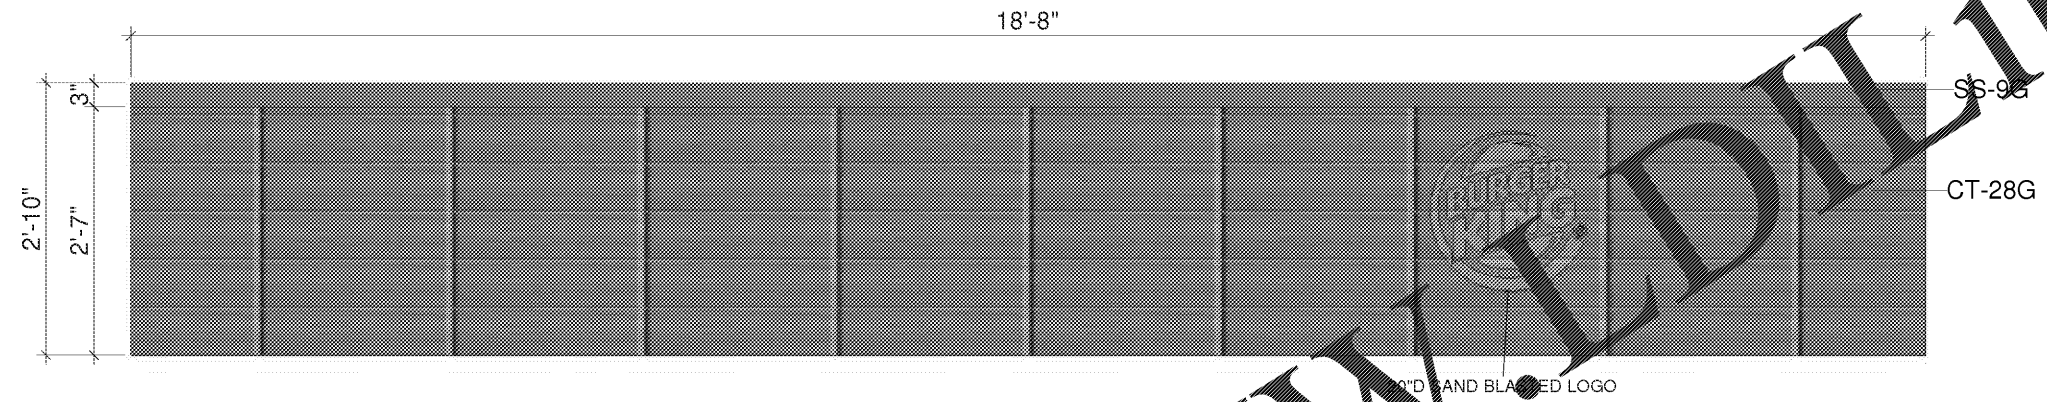

SEATING Concepts
125 Connell Ave
Rockdale, IL 60436
www.seating-concepts.com
T: 815.730.7980
F: 815.730.7969

This drawing contains proprietary information by Seating Concepts. Unauthorized use or reproduction is prohibited without expressed written consent of Seating Concepts.

Project Contacts:
Please contact one of the following Seating Concepts team members to address any concerns you may have:

Customer Service: 815.730.7980
Ken Hibben - Manager x 2253
Cheri Salamon x 2224
Lorna Cullison x 2246
Mel Randall x 2234
Krista Bagley x 2219
Kerry Struder x 2223

Interior Design: 815.730.7980
Samantha Uthe - Manager x 2251
Rita Gear x 2235
Deborah Paulik x 2262
Kimberly Sea x 2252
Sierra Meeks x 2221
Tyler Rodgers x 2211

1 Front Counter Elevation
1/2" = 1'-0"