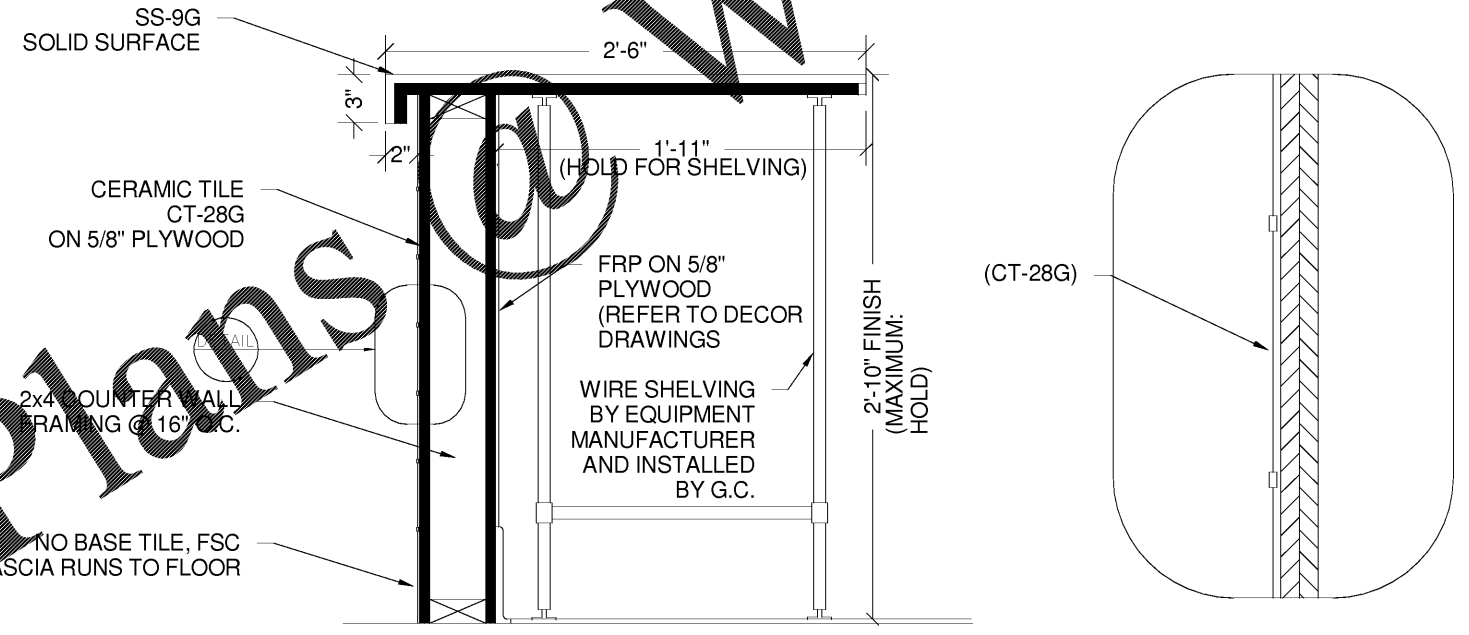

Interior Design: 815.730.7980
 Samantha Uthe - Manager x 2251
 Rita Gear x 2235
 Deborah Paulik x 2262
 Kimberly Sea x 2252
 Sierra Meeks x 2221
 Tyler Rodgers x 2211

1 Front Counter Elevation
 1/2" = 1'-0"

2 FSC Detail
 1" = 1'-0"

PROJECT: Garden Grill
 LOCATION: Shorter, AL
 ADDRESS: --
 STORE #: TBD
 DESIGNER: Deborah Paulik
 CSR: --
 SALES MANAGER: Jeff Allison

START DATE: 10-02-18

REVISION HISTORY			
DATE	#	DESCRIPTION	XY

SHEET TITLE: Front Service Counter Details

ID-14.0

11 x 17 SIZE FORMAT

Order Plans

WWW.IDIline.com