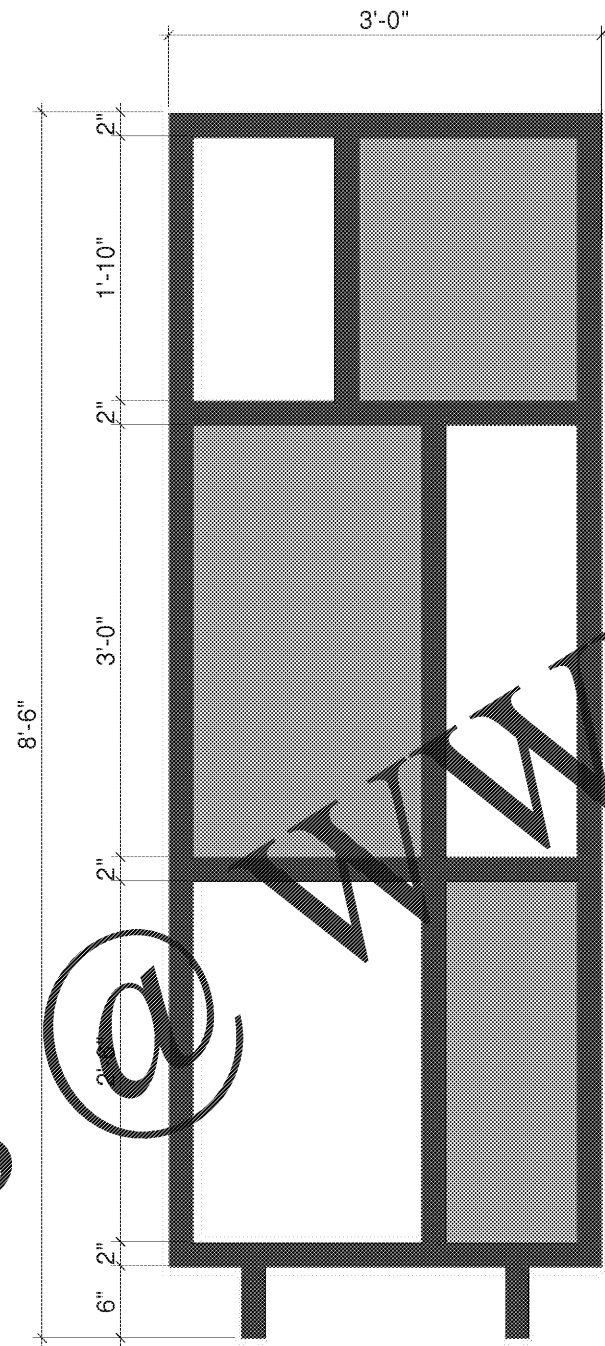

Order Plans

① Divider Screen
3/4" = 1'-0"

SEATING Concepts
125 Connell Ave
Rockdale, IL 60436
www.seating-concepts.com
T: 815.730.7980
F: 815.730.7969

The drawing contains proprietary information by Seating Concepts. Unauthorized use or reproduction is prohibited without expressed written consent of Seating Concepts.

START DATE: 10-02-18

REVISION HISTORY			
DATE	#	DESCRIPTION	XY

SHEET TITLE: Furniture Elevations
ID-7.2