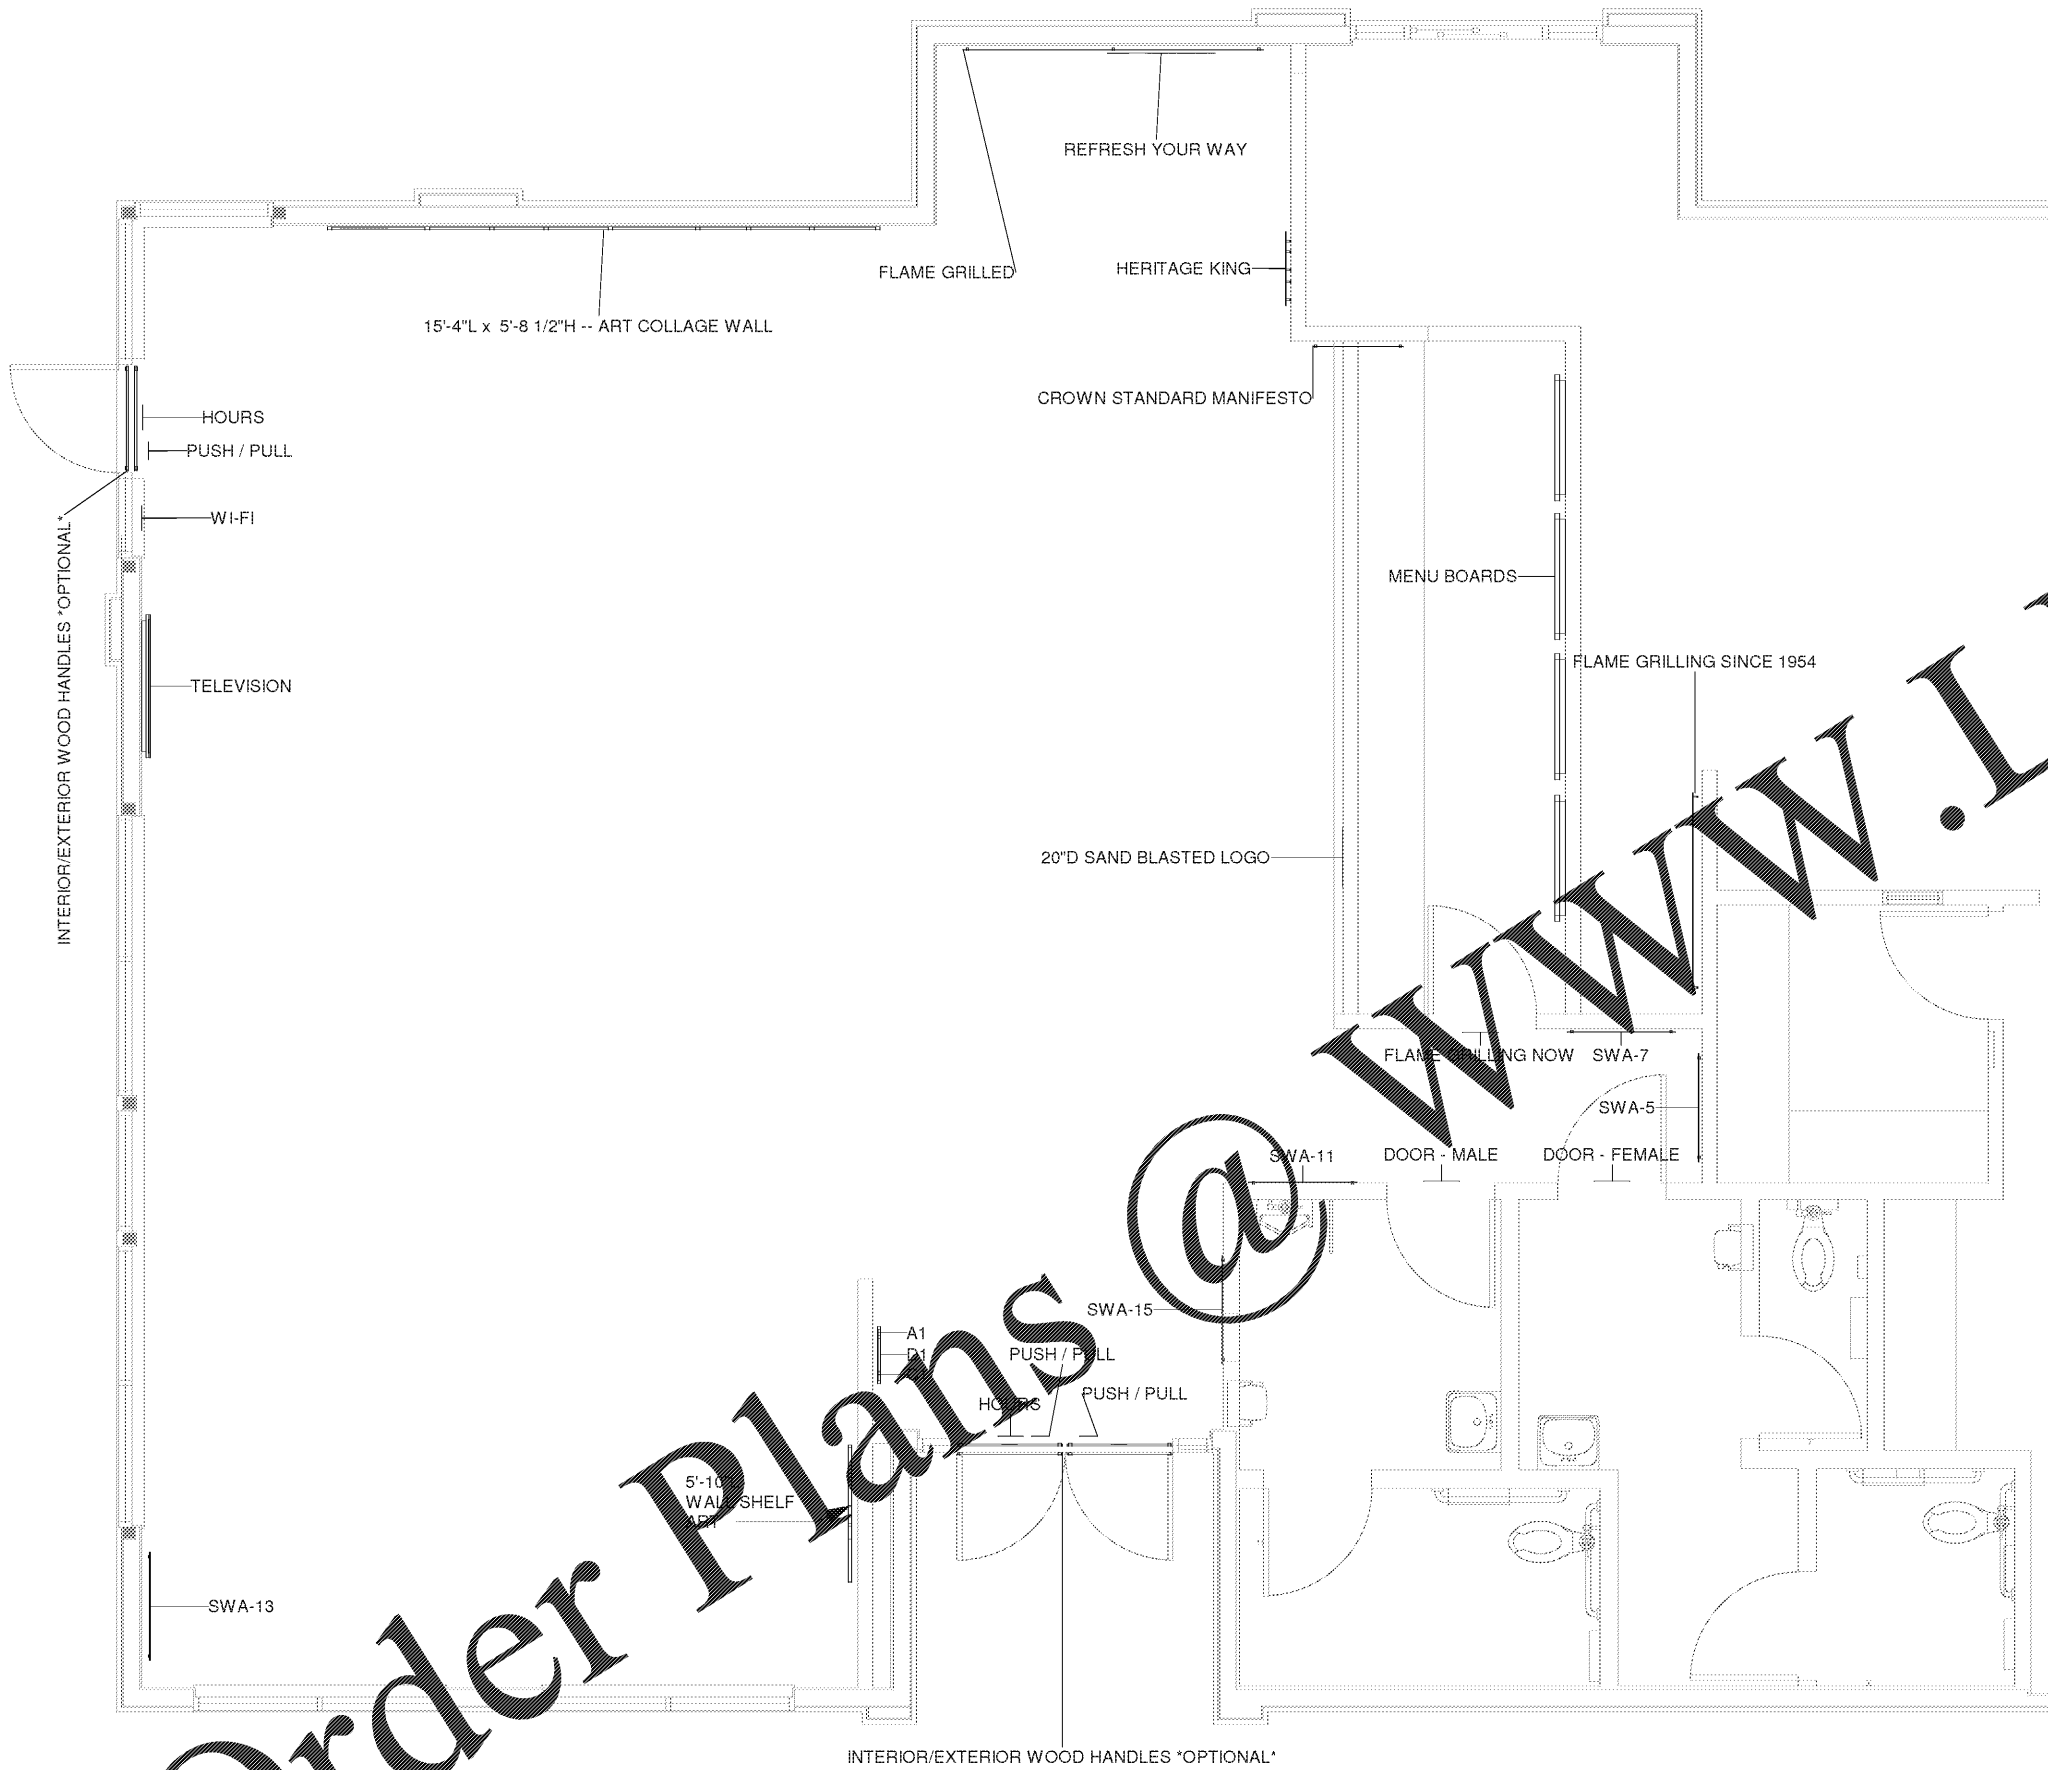

PROJECT: **Garden Grill**
 LOCATION: **Shorter, AL**
 ADDRESS: **--**
 STORE #: **TBD**
 DESIGNER: **Deborah Paulik**
 CSR: **--**
 SALES MANAGER: **Jeff Allison**

START DATE: **10-02-18**

REVISION HISTORY			
DATE	#	DESCRIPTION	XY

SHEET TITLE: **Graphic Layout**
ID-4.1

11 x 17 SIZE FORMAT

Graphic -- Art Schedule

Family	Supplied By	Count
BK Branded Wood Door Handle	SCI	6
Front Counter Logo	NAUTICAL FURNISHINGS	1
Graphic - Art Collage Wall 15'-4"L x 5'-8 1/2"H	SCI	1
Graphic - Crown Standard Manifesto	Graphic Vendor	1
Graphic - Drink Station - Flame Grilled Wall	Graphic Vendor	1
Graphic - Drink Station - Refresh Your Way	Graphic Vendor	1
Graphic - Heritage Art - A1	SCI	1
Graphic - Heritage Art - C1	SCI	1
Graphic - Heritage Art - D1	SCI	1
Graphic - Metal - Flame Grilling Since 1954	SCI	1
Graphic - Metal - Heritage King	SCI	1
Graphic - SWA-5 - Tomato	Graphic Vendor	1
Graphic - SWA-7 - Onion	Graphic Vendor	1
Graphic - SWA-11 - Whopper	Graphic Vendor	1
Graphic - SWA-13 - Lettuce	Graphic Vendor	1
Graphic - SWA-15 - Beef	Graphic Vendor	1
Graphic - Way Finding - Flame Grilling Now	Graphic Vendor	1
Graphic - Way Finding - Hours Door Decal	Graphic Vendor	2
Graphic - Way Finding - Push Pull Door Decal	Graphic Vendor	3
Graphic - Way Finding - Restroom Door - Female	Graphic Vendor	1
Graphic - Way Finding - Restroom Door - Male	Graphic Vendor	1
Graphic - Way Finding - Wifi	Graphic Vendor	1
Menu Board	Owner	4
Television	Owner	1

1 Graphic layout
 3/16" = 1'-0"