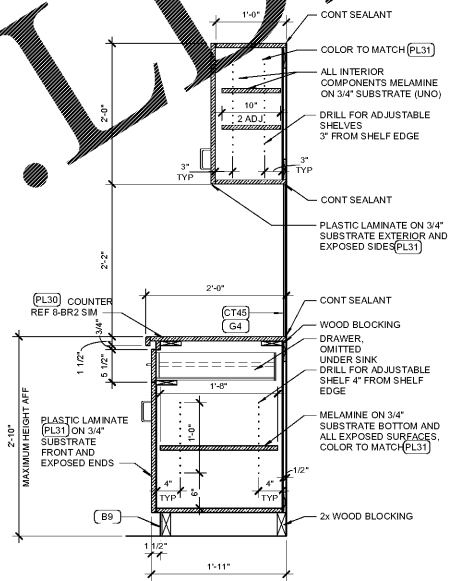

5A BASE CABINET SECTION
1" = 1'-0"