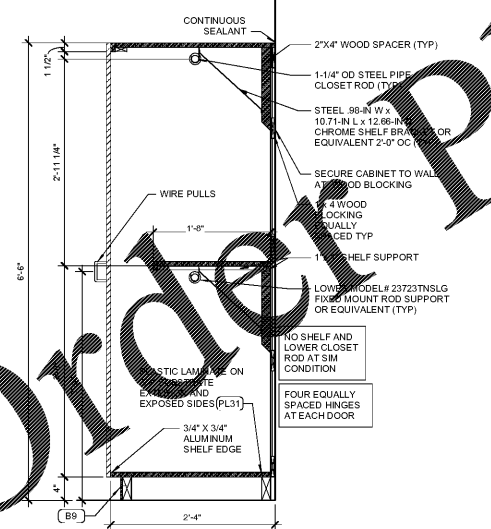

4 COAT RACK SECTION
1" = 1'-0"

Order Plans

Walmart.com

TRUEBRO BASIN GUARD
PHONE: 1-800-340-5989
INTERNET: HTTP://WWW.FSCORP.COM/PLUMBING/TRUEBROBASINGUARD
EMAIL: INFO@TRUEBRO.COM

FIXTURE AND CABINET DIMENSIONS ARE CRITICAL TO ADA AND LOCAL ACCESSIBILITY CODE REQUIREMENTS. ENSURE INSTALLATION COMPLES.

NOTE: LOCATION OF COMPUTER BAR TO BE DETERMINED BY STORE PLANNING. CONSTRUCTION MANAGER AND FIELD PROJECT MANAGER. COMPUTER BAR TO BE LOCATED SO AS TO PROVIDE A SENSE OF PRIVACY FOR ASSOCIATES USING THE COMPUTER BAR.