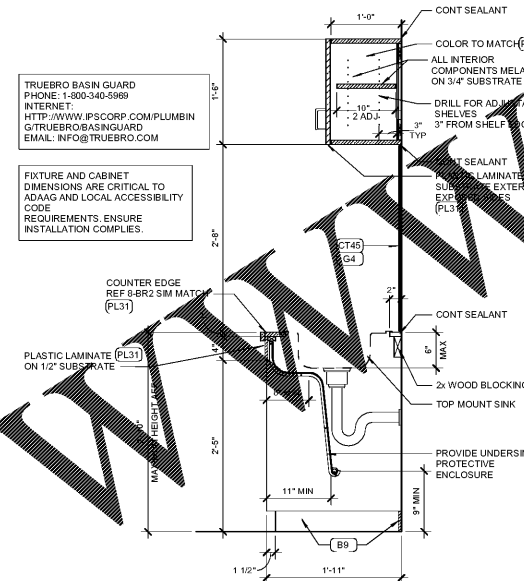

6 HC SINK APRON AND UPPER CABINET SECTION
1" = 1'-0"