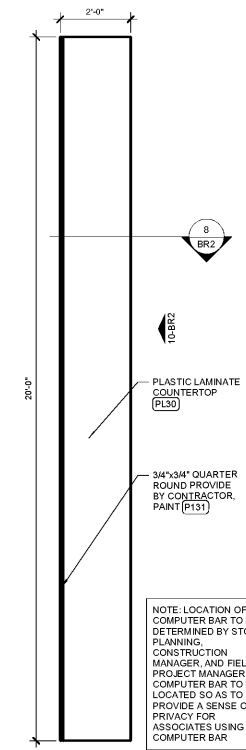

100% PROJECT RISK
100% PROJECT COST
100% PROJECT TIME
100% PROJECT RISK

CONSULTANTS

Walmart*
JESUP, GA

ISSUE BLOCK

NO.	DESCRIPTION	DATE

CHECKED BY: RD
DRAWN BY: LR
PROTO CYCLE: 06/07/16
DOCUMENT DATE: 10/05/16

NOT FOR CONSTRUCTION

BREAKROOM CASEWORK AND DETAILS

SHEET: BR2

Order Plans

Walmart.com

TRUEBRO BASIN GUARD
PHONE: 1-800-340-5989
INTERNET: HTTP://WWW.FSCORP.COM/PLUMBING/TRUEBROBASINGUARD
EMAIL: INFO@TRUEBRO.COM

FIXTURE AND CABINET DIMENSIONS ARE CRITICAL TO ADA AND LOCAL ACCESSIBILITY CODE REQUIREMENTS. ENSURE INSTALLATION COMPLES.

NOTE: LOCATION OF COMPUTER BAR TO BE DETERMINED BY STORE PLANNING. CONSTRUCTION MANAGER AND FIELD PROJECT MANAGER. COMPUTER BAR TO BE LOCATED SO AS TO PROVIDE A SENSE OF PRIVACY FOR ASSOCIATES USING THE COMPUTER BAR.