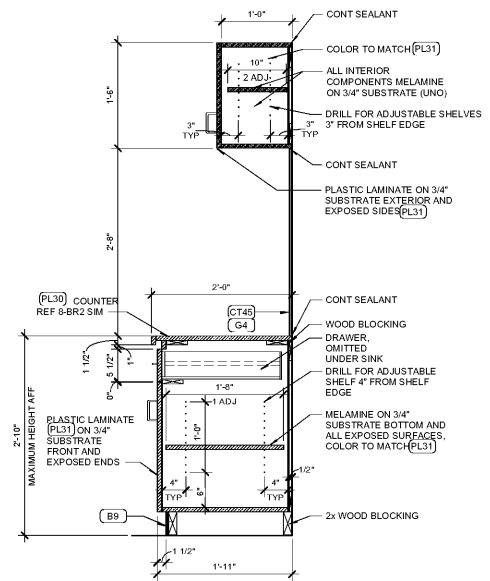

5 BASE CABINET SECTION
1" = 1'-0"