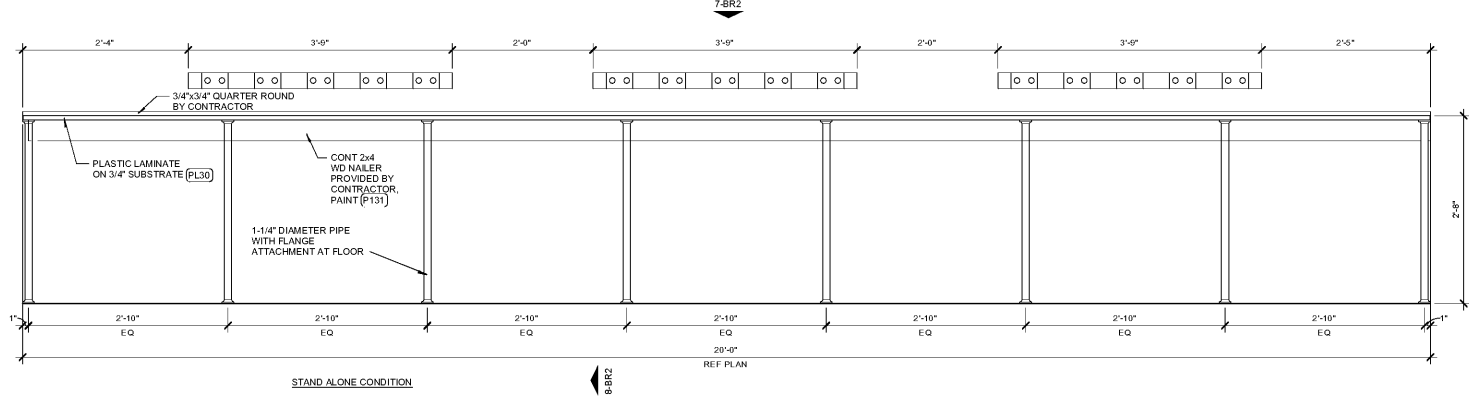

11 COUNTER ELEVATION
1" = 1'-0"