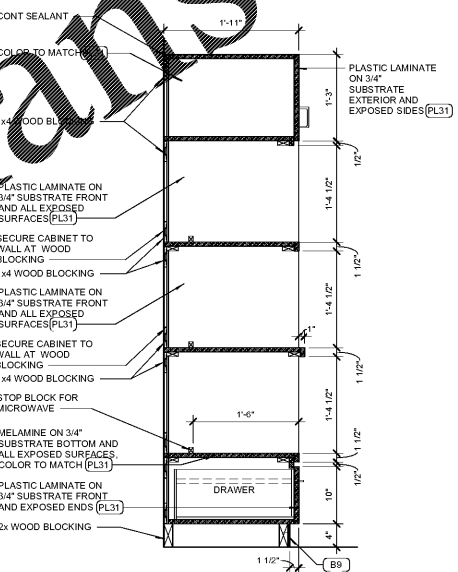

7 COUNTERTOP PLAN
1/2" = 1'-0"

3 FULL HEIGHT CABINET SECTION
1" = 1'-0"