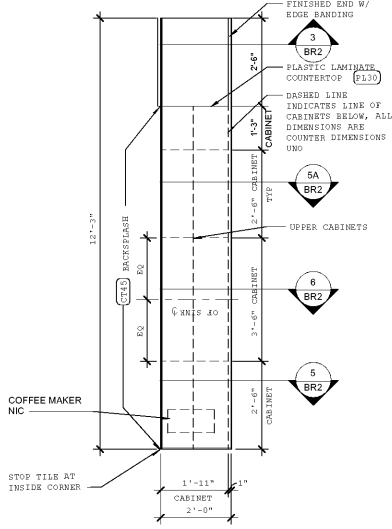

2 COUNTERTOP PLAN
1/2" = 1'-0"