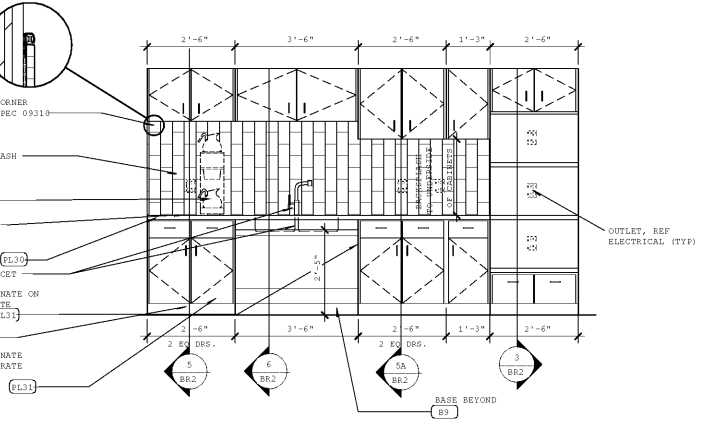

1 CABINET ELEVATION
1/2" = 1'-0"