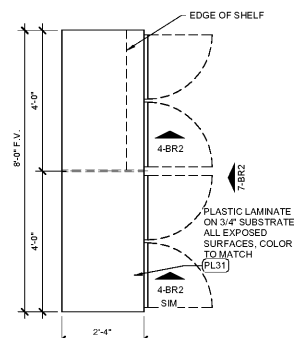

10 COAT RACK PLAN
1/2" = 1'-0"