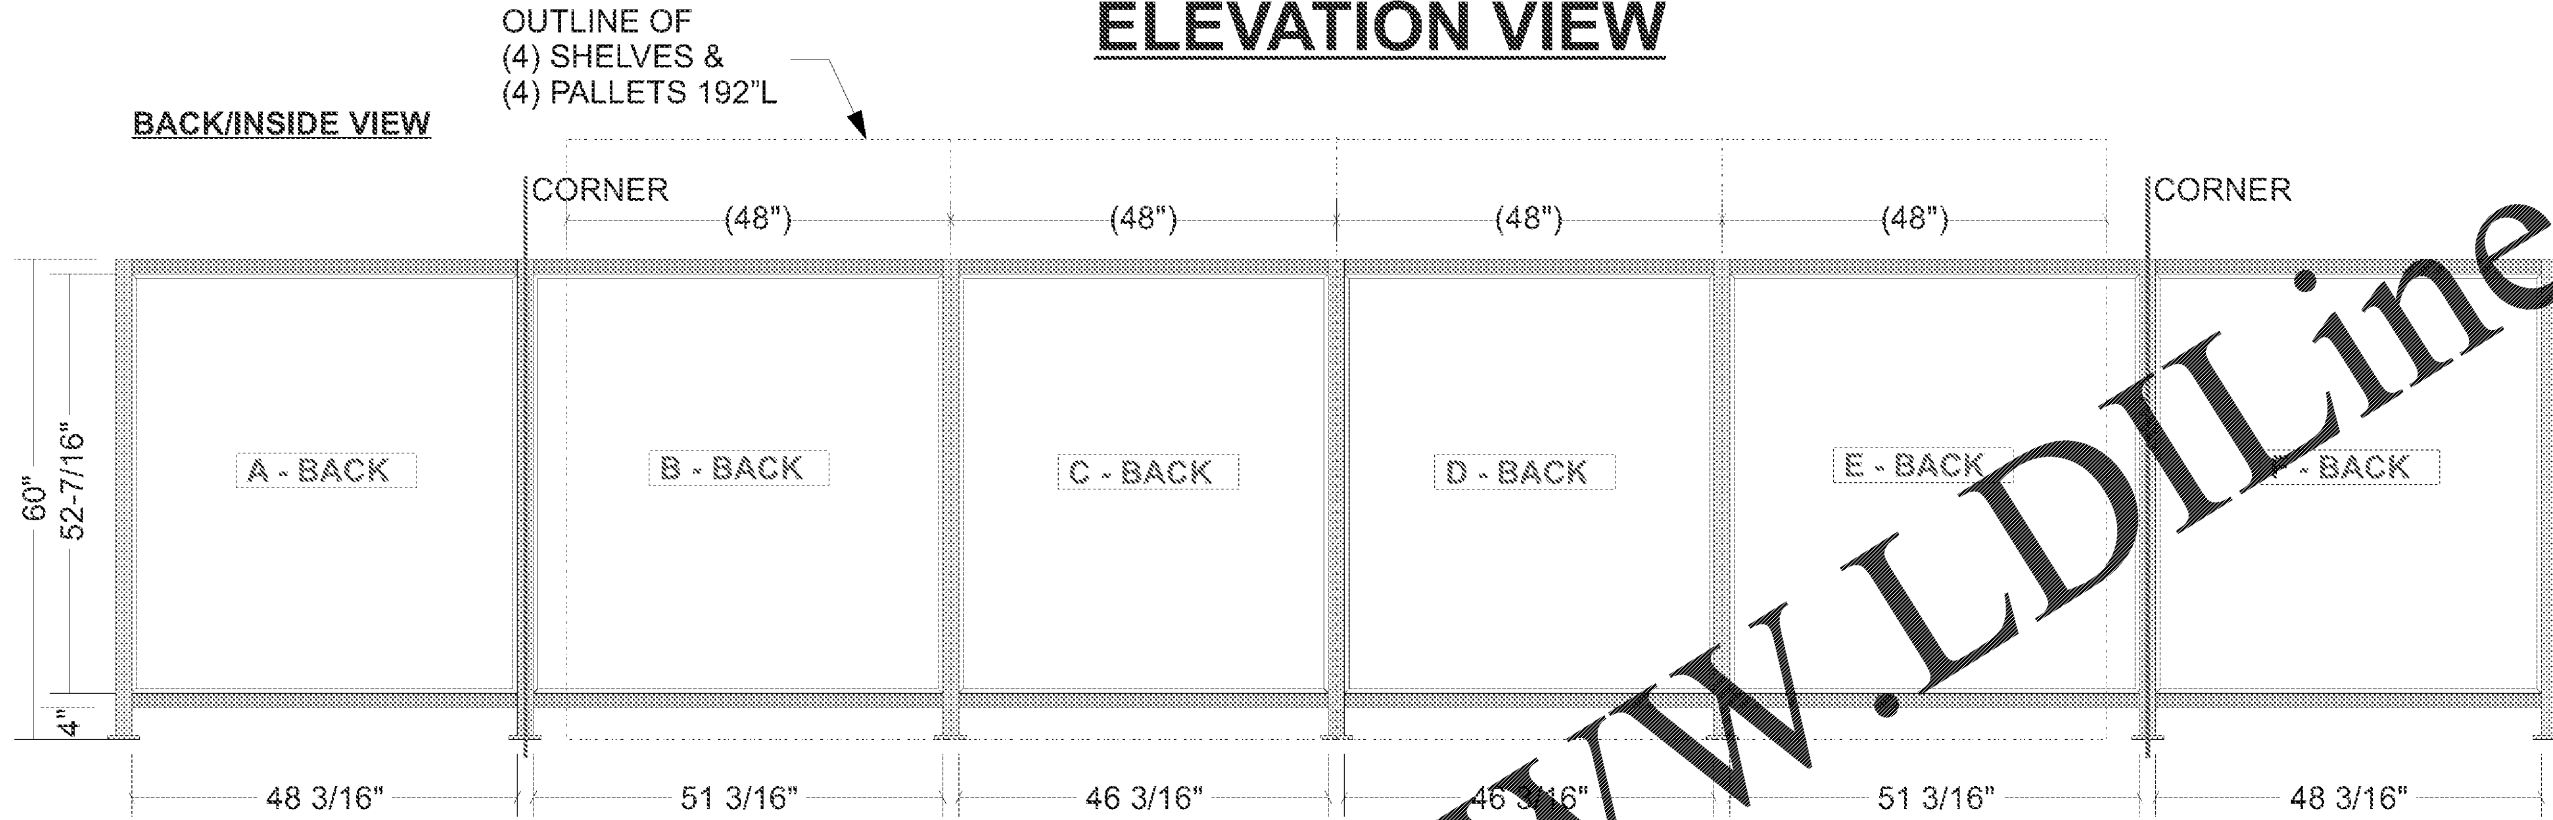

ELEVATION VIEW

FRONT/OUTSIDE VIEW

MOUNTING

REVISIONS

NOTES

FILE LOCATION:
 T:\Aldi\
 ALDI COMMON ELEMENT
 FILES\SCREEN WALL
 FILES\LAYOUTS AND
 INSTRUCTIONS\
 4' X 17' X 4'

Description: FRONT OF WALL
 Font: Intro Font H1 Base

ALDI	SCREEN WALL LAYOUT	1/2" = 1'
01/18/2018	DAN HEFELE	CHRIS ALLEBACH

PLEASE NOTE:
 THESE DRAWINGS ARE FOR THE SOLE PURPOSE OF
 EXPRESSING VISUAL DESIGN INTENT ONLY. SITE
 MEASUREMENTS REQUIRED BEFORE FABRICATION.
 DIMENSIONS SUPERCEDE SCALE.