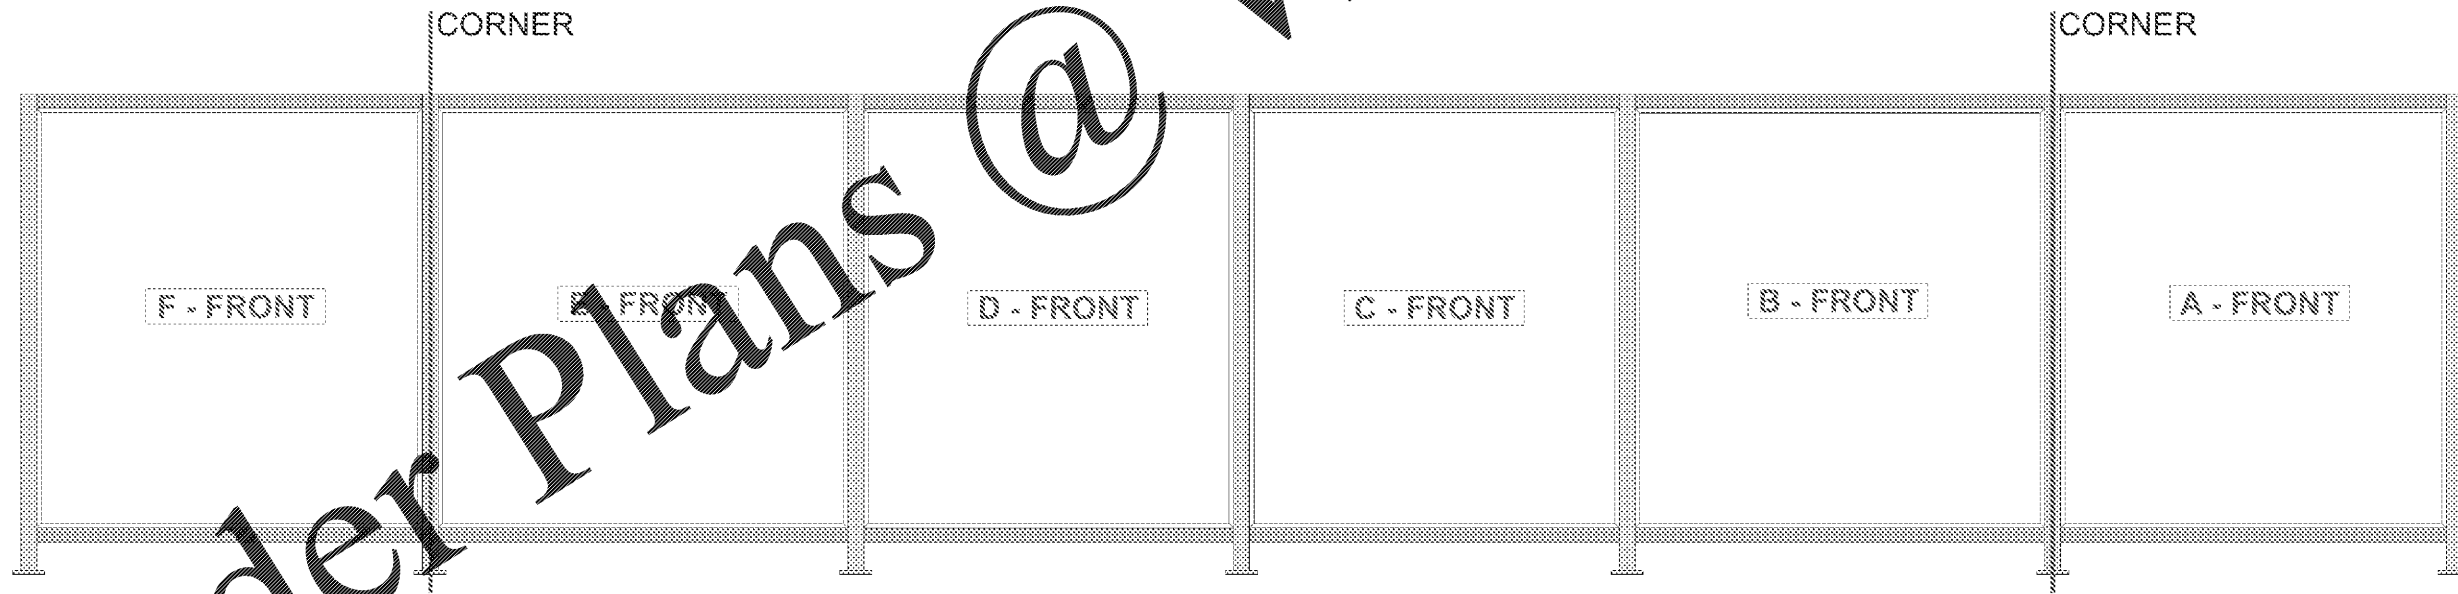

ELEVATION VIEW

FRONT/OUTSIDE VIEW

MOUNTING

REVISIONS

NOTES

FILE LOCATION:
 T:\Aldi\
 ALDI COMMON ELEMENT
 FILES\SCREEN WALL
 FILES\LAYOUTS AND
 INSTRUCTIONS\
 4' X 17' X 4'

Description: FRONT OF WALL
 Font: Intro Font H1 Base

ALDI	SCREEN WALL LAYOUT	1/2" = 1'
01/18/2018	DAN HEFELE	CHRIS ALLEBACH

PLEASE NOTE:
 THESE DRAWINGS ARE FOR THE SOLE PURPOSE OF
 EXPRESSING VISUAL DESIGN INTENT ONLY. SITE
 MEASUREMENTS REQUIRED BEFORE FABRICATION.
 DIMENSIONS SUPERCEDE SCALE.