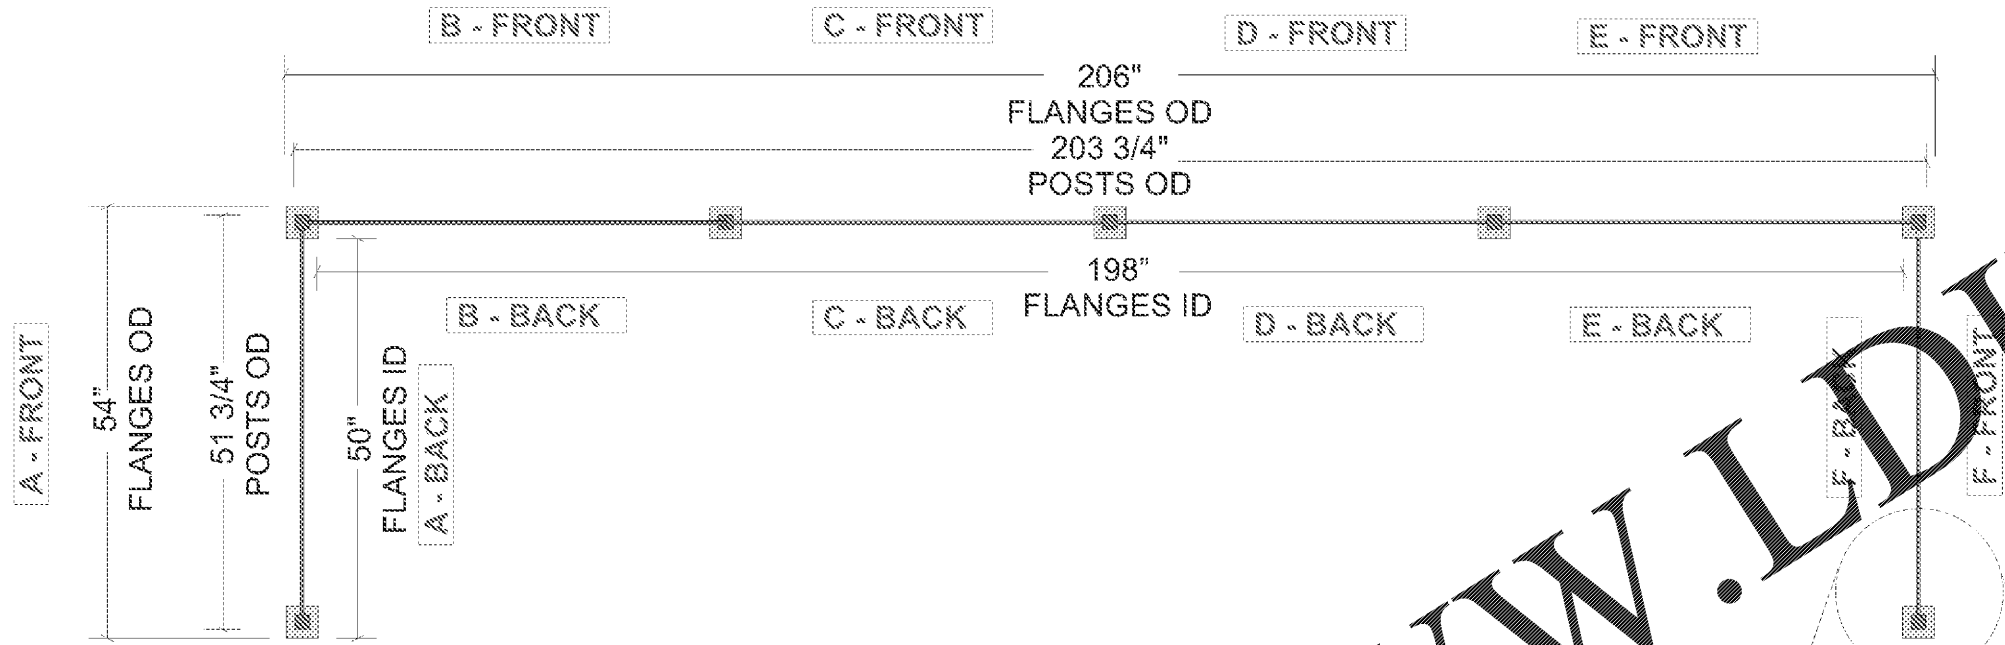

PLAN VIEW

ISO VIEW

www.LDILine.com

MOUNTING

REVISIONS

1/26/18	REVISED WIDTH & DEPTH
1/31/18	ADDED SECTION TO BACK

NOTES

FILE LOCATION:
 T:\Aldi\
 ALDI COMMON ELEMENT
 FILES\SCREEN WALL
 FILES\LAYOUTS AND
 INSTRUCTIONS\
 4' X 17' X 4'

Description: FRONT DE WALL
 Font: Intro Post H1 Base

	ALDI	SCREEN WALL LAYOUT	1/2"=1'
	01/18/2018	DAN HEFELE	CHRIS ALLEBACH

PLEASE NOTE:
 THESE DRAWINGS ARE FOR THE SOLE PURPOSE OF
 EXPRESSING VISUAL DESIGN INTENT ONLY. SITE
 MEASUREMENTS REQUIRED BEFORE FABRICATION.
 DIMENSIONS SUPERCEDE SCALE.