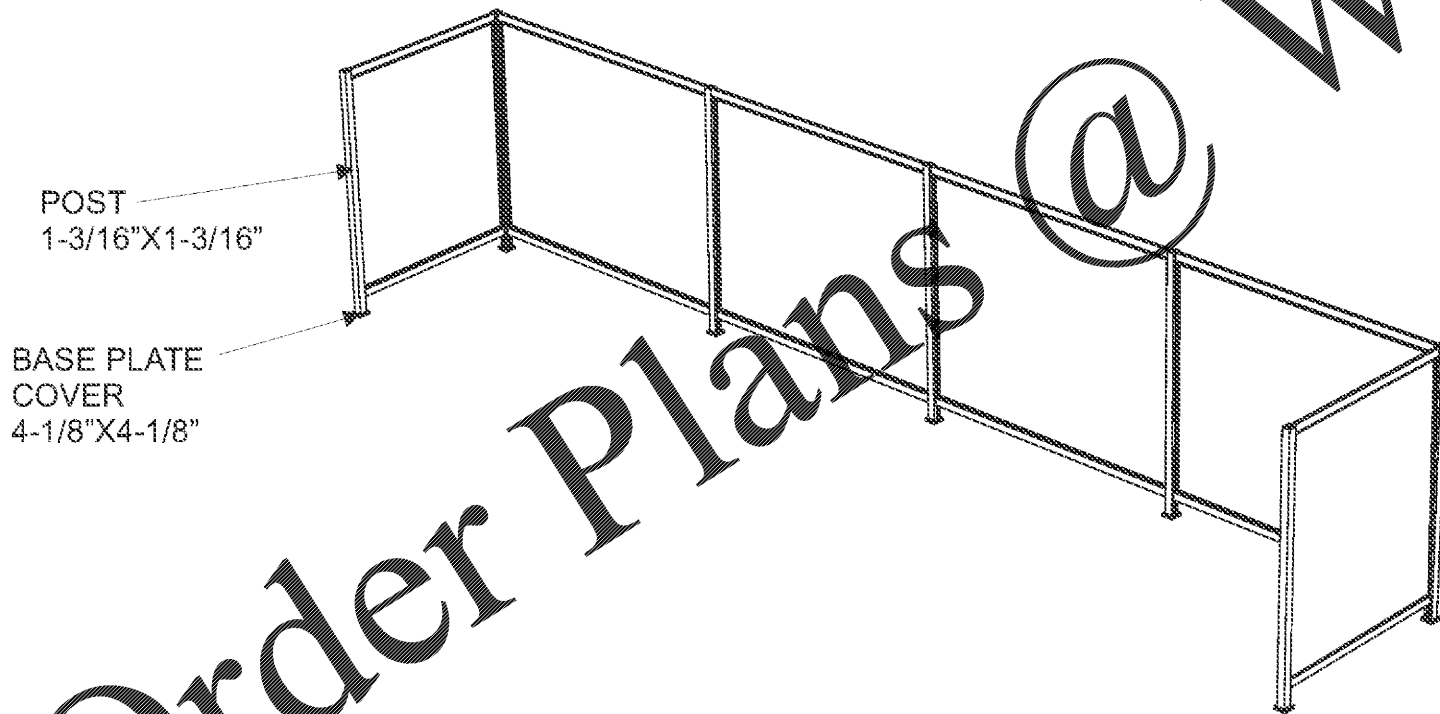

PLAN VIEW

ISO VIEW

www.LDILine.com

MOUNTING

REVISIONS

1/26/18	REVISED WIDTH & DEPTH
1/31/18	ADDED SECTION TO BACK

NOTES

FILE LOCATION:
 T:\Aldi\
 ALDI COMMON ELEMENT
 FILES\SCREEN WALL
 FILES\LAYOUTS AND
 INSTRUCTIONS\
 4' X 17' X 4'

Description: FRONT DE WALL
 Font: Intro Post H1 Base

	ALDI	SCREEN WALL LAYOUT	1/2"=1'
	01/18/2018	DAN HEFELE	CHRIS ALLEBACH

PLEASE NOTE:
 THESE DRAWINGS ARE FOR THE SOLE PURPOSE OF
 EXPRESSING VISUAL DESIGN INTENT ONLY. SITE
 MEASUREMENTS REQUIRED BEFORE FABRICATION.
 DIMENSIONS SUPERCEDE SCALE.