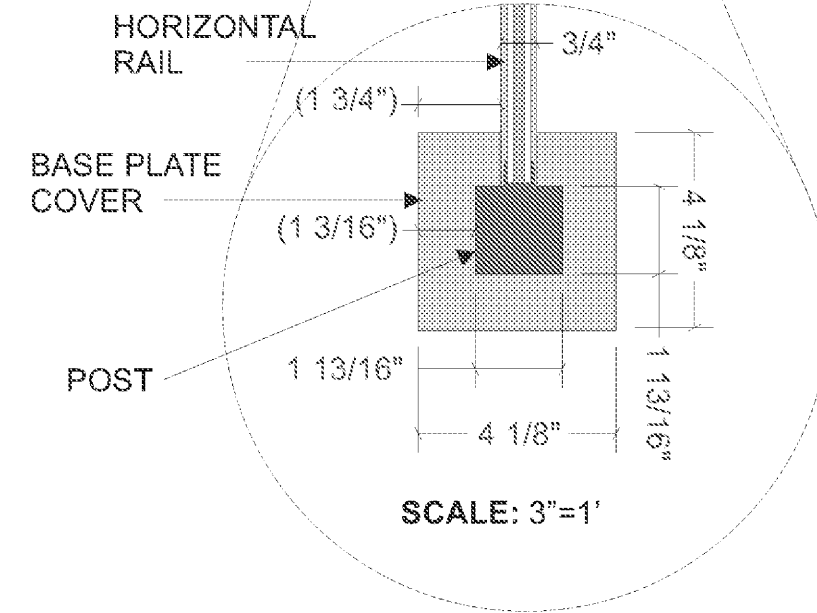

PLAN VIEW

ISO VIEW

www.LDILine.com

MOUNTING

REVISIONS

1/26/18	REVISED WIDTH & DEPTH
1/31/18	ADDED SECTION TO BACK

NOTES

FILE LOCATION:
 T:\Aldi\
 ALDI COMMON ELEMENT
 FILES\SCREEN WALL
 FILES\LAYOUTS AND
 INSTRUCTIONS\
 4' X 17' X 4'

Description: FRONT DE WALL
 Font: Intro Post H1 Base

	ALDI	SCREEN WALL LAYOUT	1/2"=1'
	01/18/2018	DAN HEFELE	CHRIS ALLEBACH

PLEASE NOTE:
 THESE DRAWINGS ARE FOR THE SOLE PURPOSE OF
 EXPRESSING VISUAL DESIGN INTENT ONLY. SITE
 MEASUREMENTS REQUIRED BEFORE FABRICATION.
 DIMENSIONS SUPERCEDE SCALE.