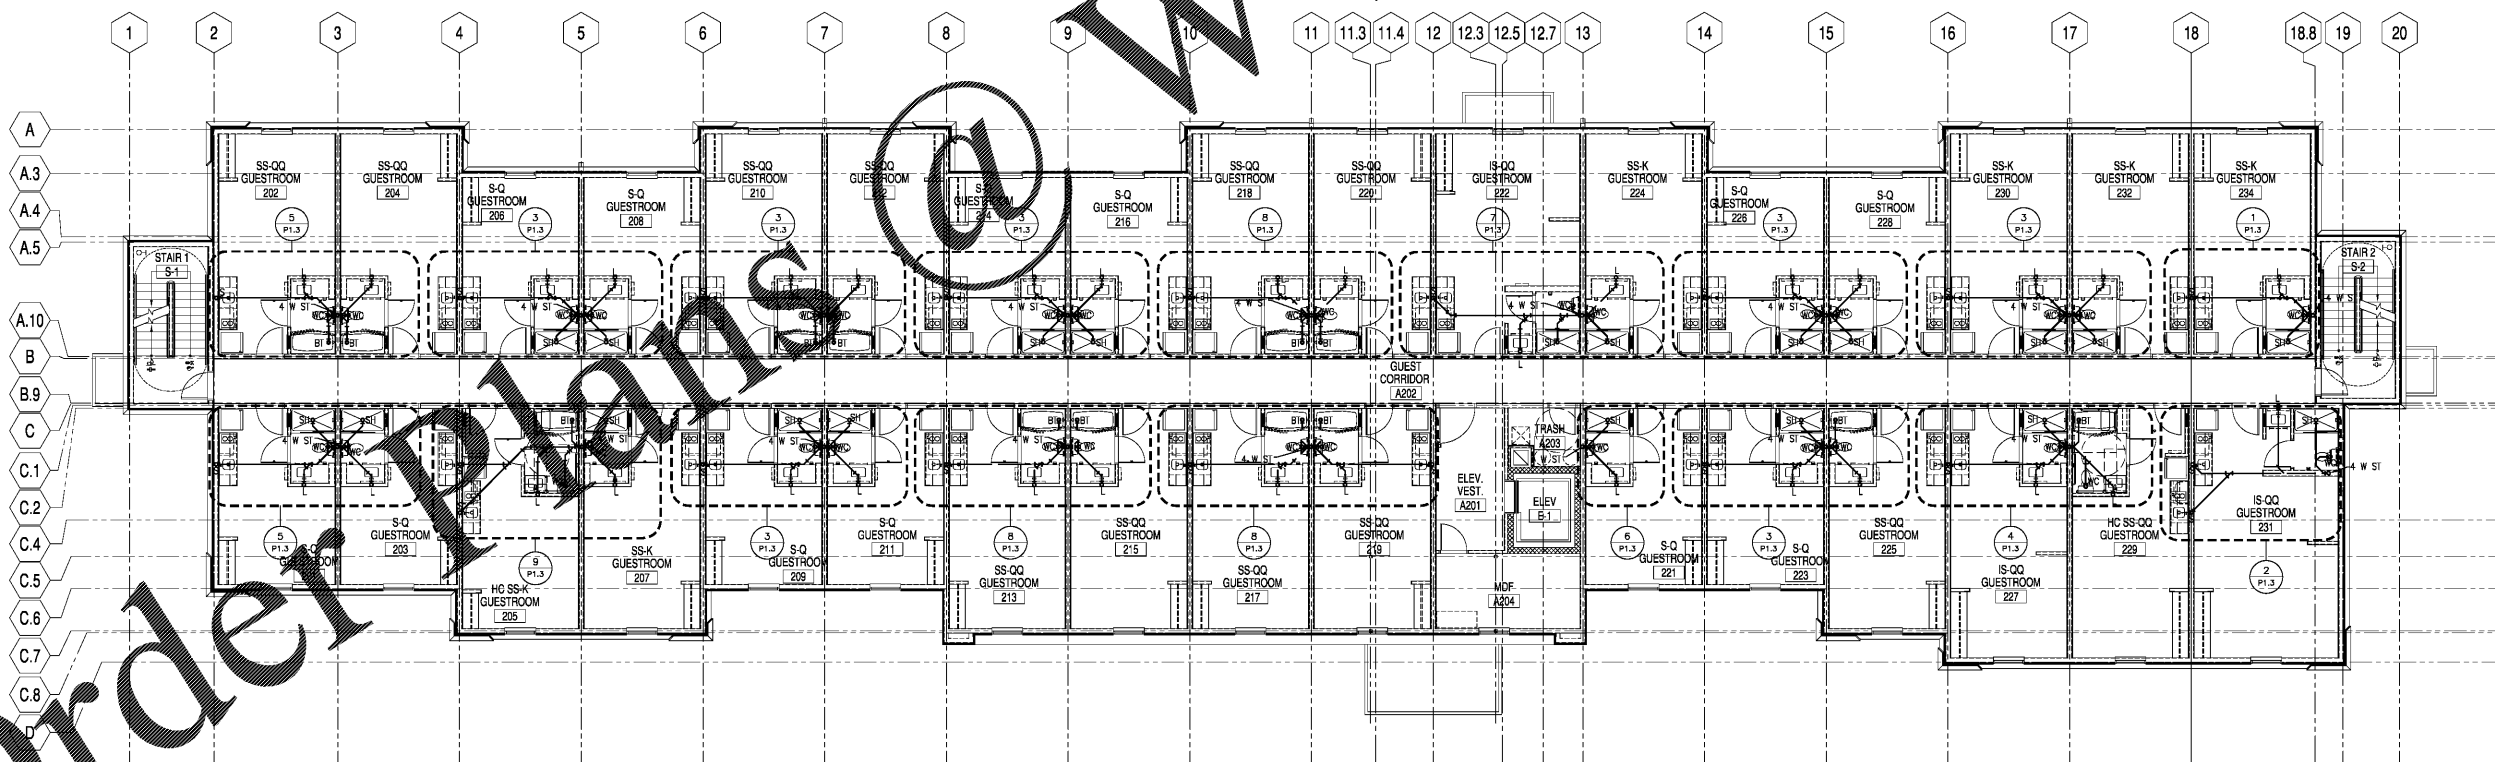

EXTENDED STAY AMERICA
 POOLER, GEORGIA

COMMISSION NO: 18-120.00
 DRAWING NO:

P1.1

1 MAIN FLOOR PLAN - SANITARY
 SCALE: 1/8" = 1'-0"

2 SECOND FLOOR PLAN - SANITARY
 SCALE: 1/8" = 1'-0"

Order Plans @ www.LDMLive.com