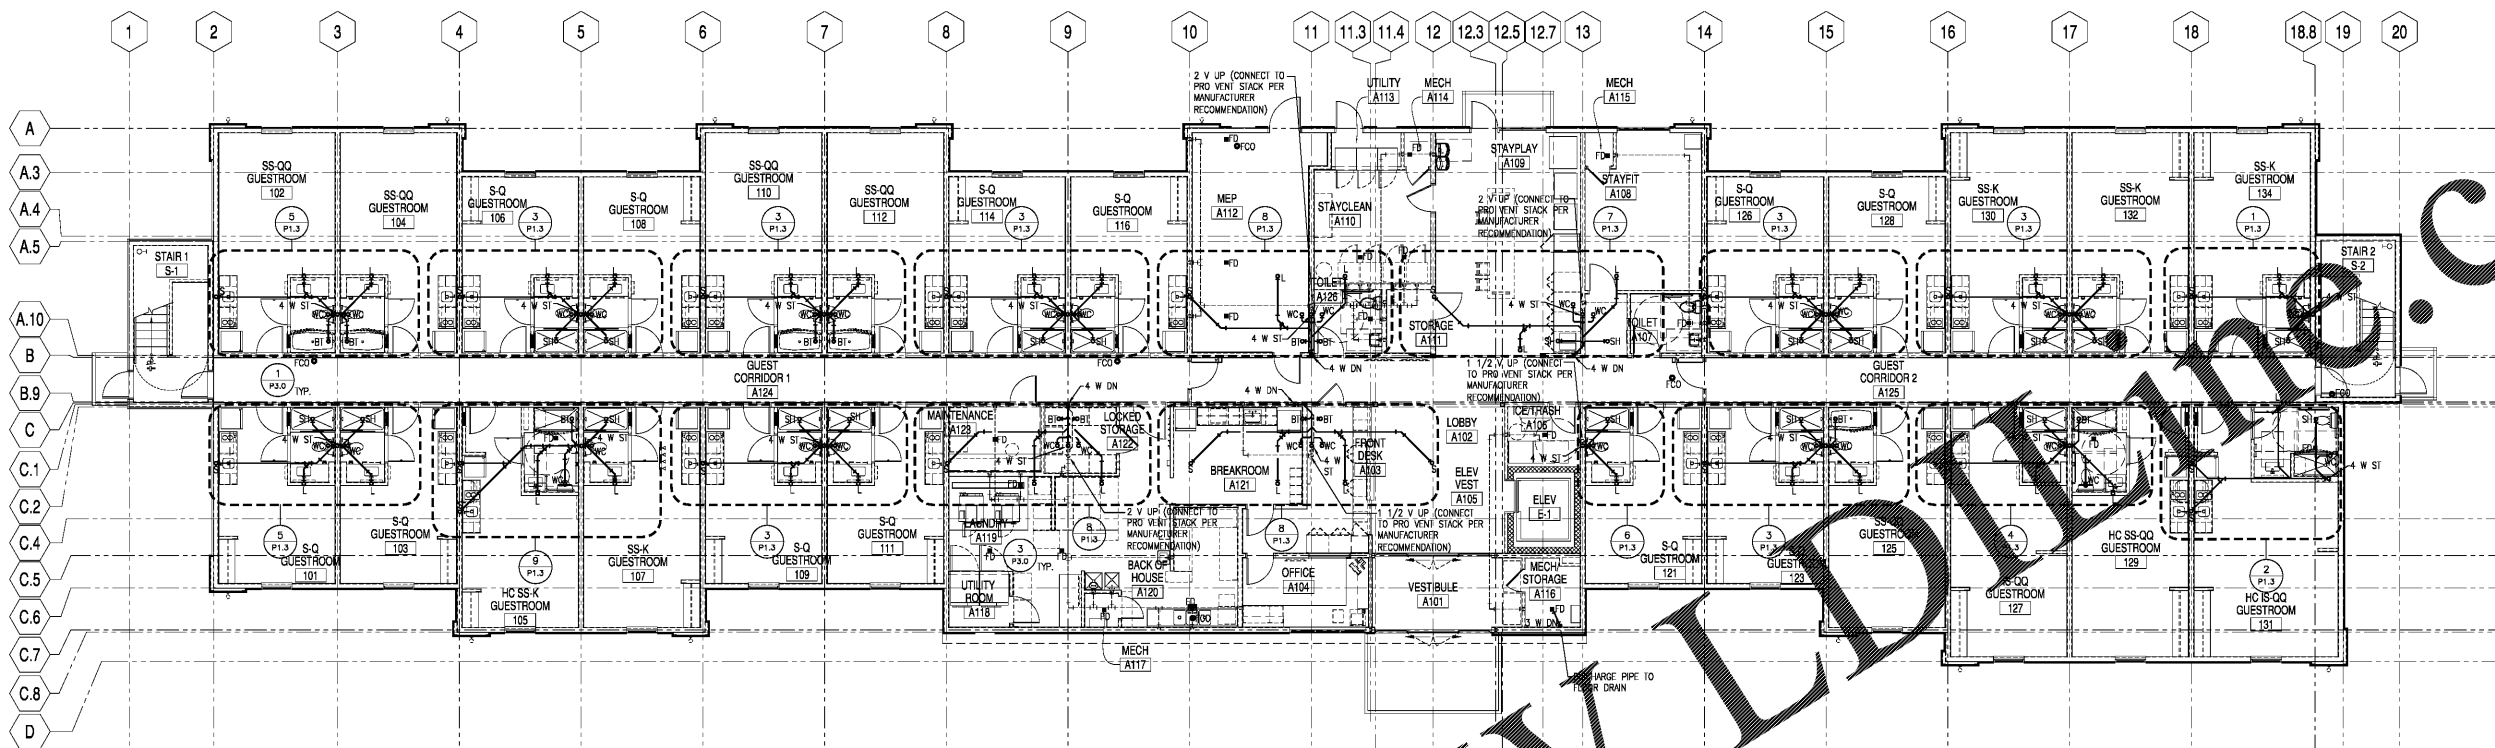

EXTENDED STAY AMERICA
 POOLER, GEORGIA

COMMISSION NO: 18-120.00
 DRAWING NO:

P1.1

1 MAIN FLOOR PLAN - SANITARY
 SCALE: 1/8" = 1'-0"

2 SECOND FLOOR PLAN - SANITARY
 SCALE: 1/8" = 1'-0"

Order Plans @ www.LDMLive.com