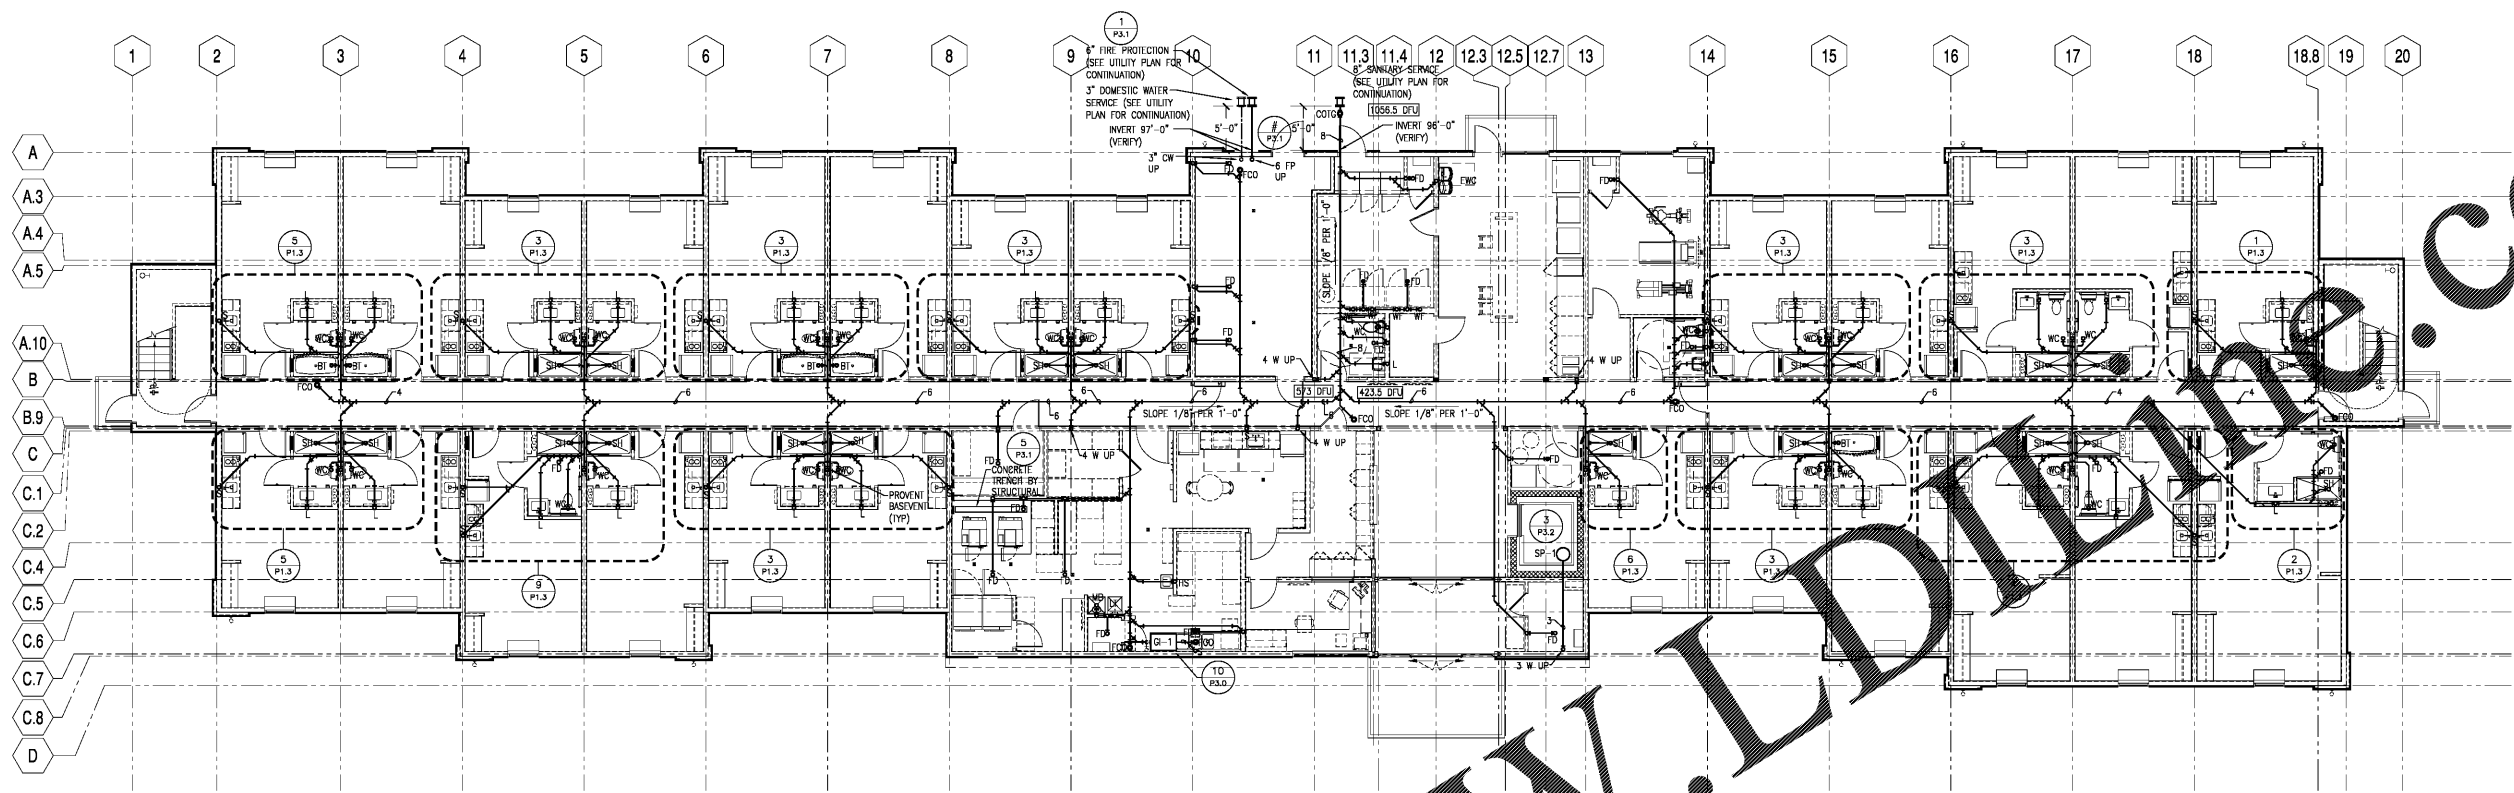

RULE JOY TRAMMELL RUBIO
ARCHITECTURE INTERIORDSIGN
 300 Galleria Parkway Suite 740 Atlanta, Georgia 30338
 770-661-1492 (phone) 770-661-1493 (fax)
 www.rjtrdesign.com

PRINTED	
DATE	ISSUE/REVISION
11/01/18	ISSUED FOR PERMIT

EXTENDED STAY AMERICA
 POOLER, GEORGIA

COMMISSION NO: 18-120.00
 DRAWING NO:

P1.0

1 UNDERFLOOR PLAN - SANITARY
 SCALE: 1/8" = 1'-0"

Order Plans @