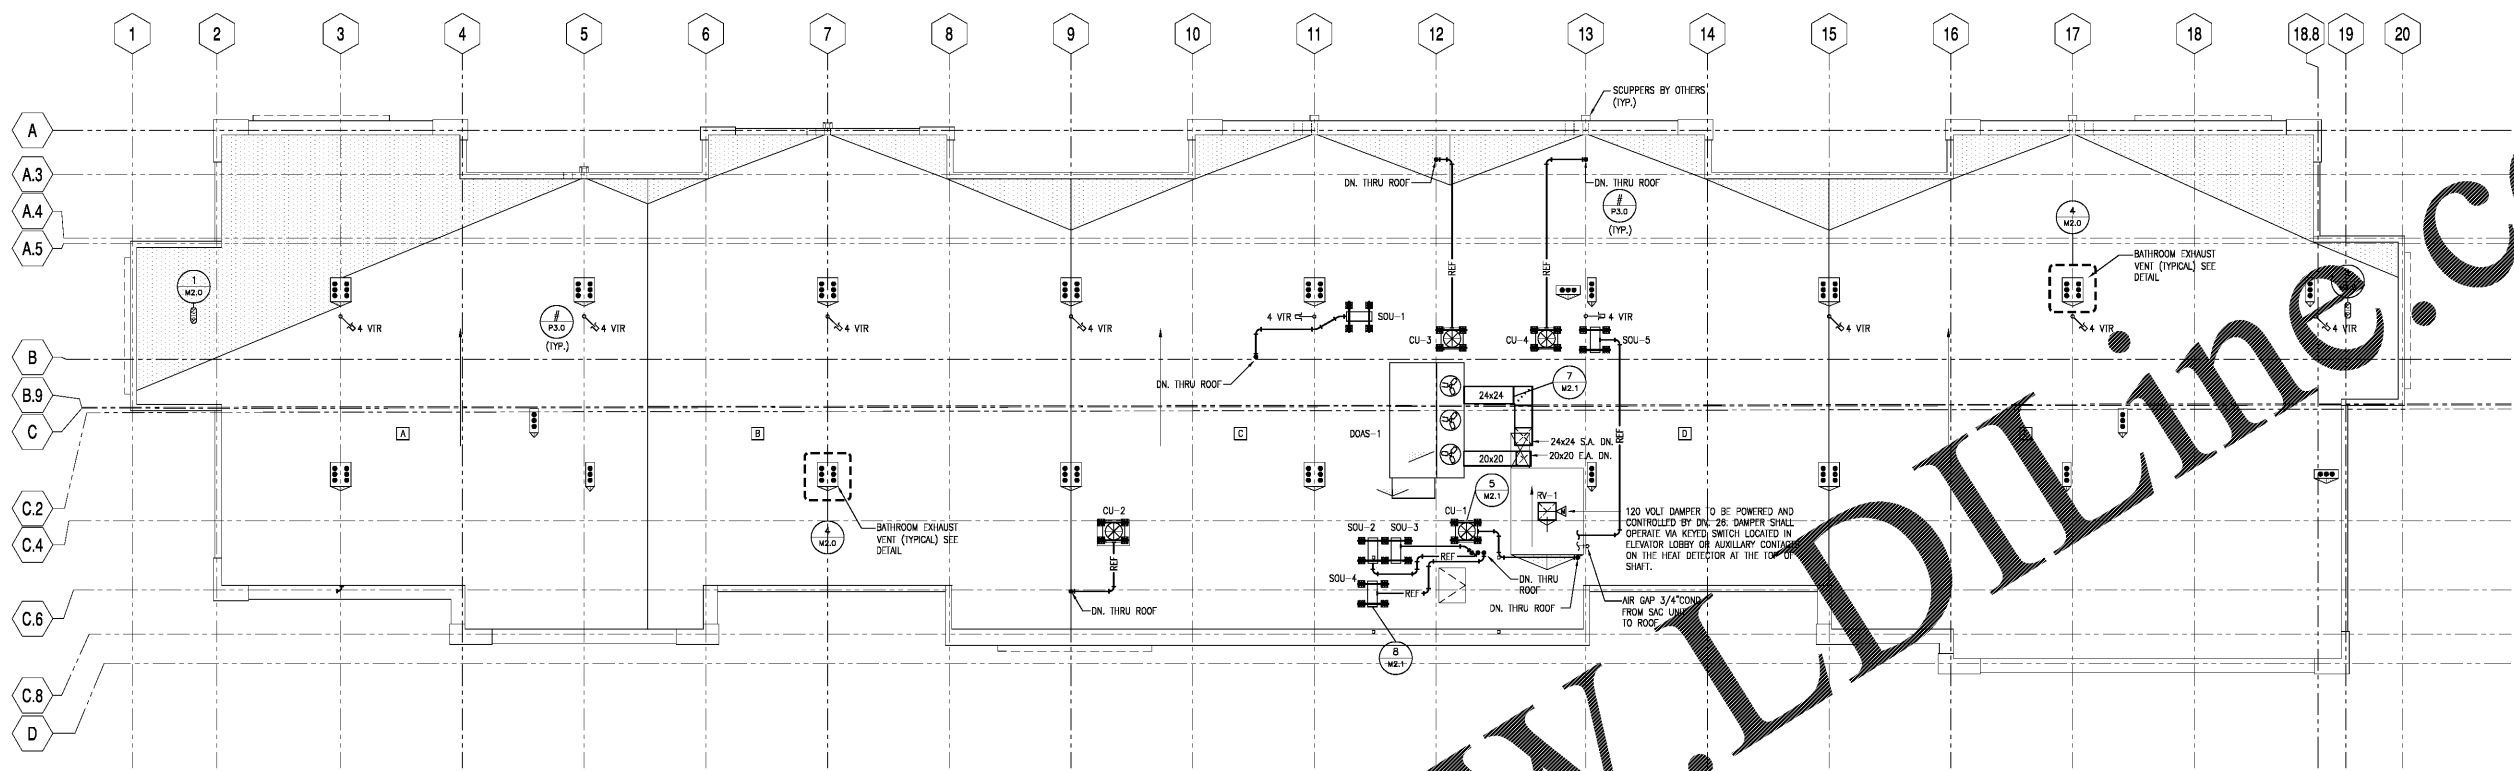

RULE JOY TRAMMELL RUBIO
ARCHITECTURE INTERIORDSIGN
300 Galleria Parkway Suite 740 Atlanta, Georgia 30338
770-661-1492 (phone) 770-661-1493 (fax)
www.rjtrdesign.com

PRINTED

DATE	ISSUE/REVISION
11/01/18	ISSUED FOR PERMIT

EXTENDED STAY AMERICA
POOLER, GEORGIA

M1.2

1 ROOF PLAN - MECHANICAL
SCALE: 1/8" = 1'-0"

Order Plans @ WWW.LDLINE.COM