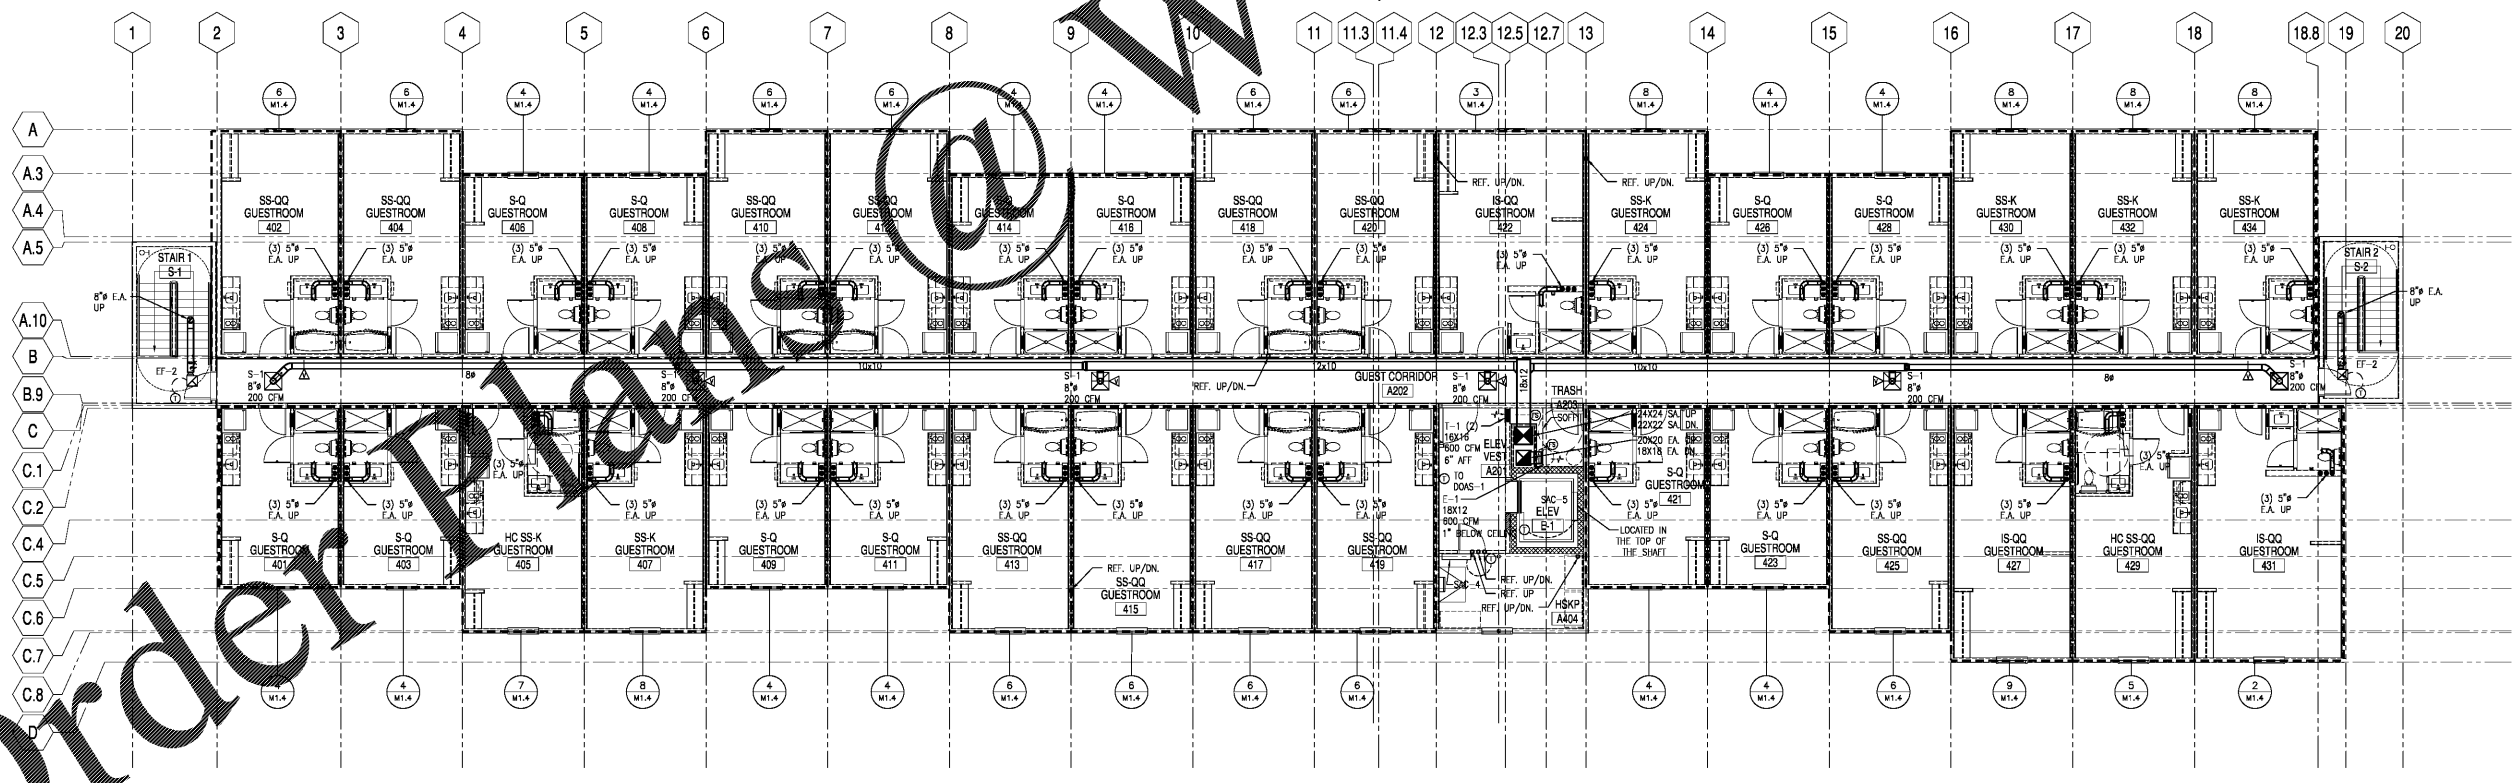

EXTENDED STAY AMERICA
 POOLER, GEORGIA

COMMISSION NO: 18-120-00
 DRAWING NO:
M1.1

1 THIRD FLOOR PLAN - HVAC
 SCALE: 1/8" = 1'-0"

2 FOURTH FLOOR PLAN - HVAC
 SCALE: 1/8" = 1'-0"

Order Plans

WWW.RJTR.COM