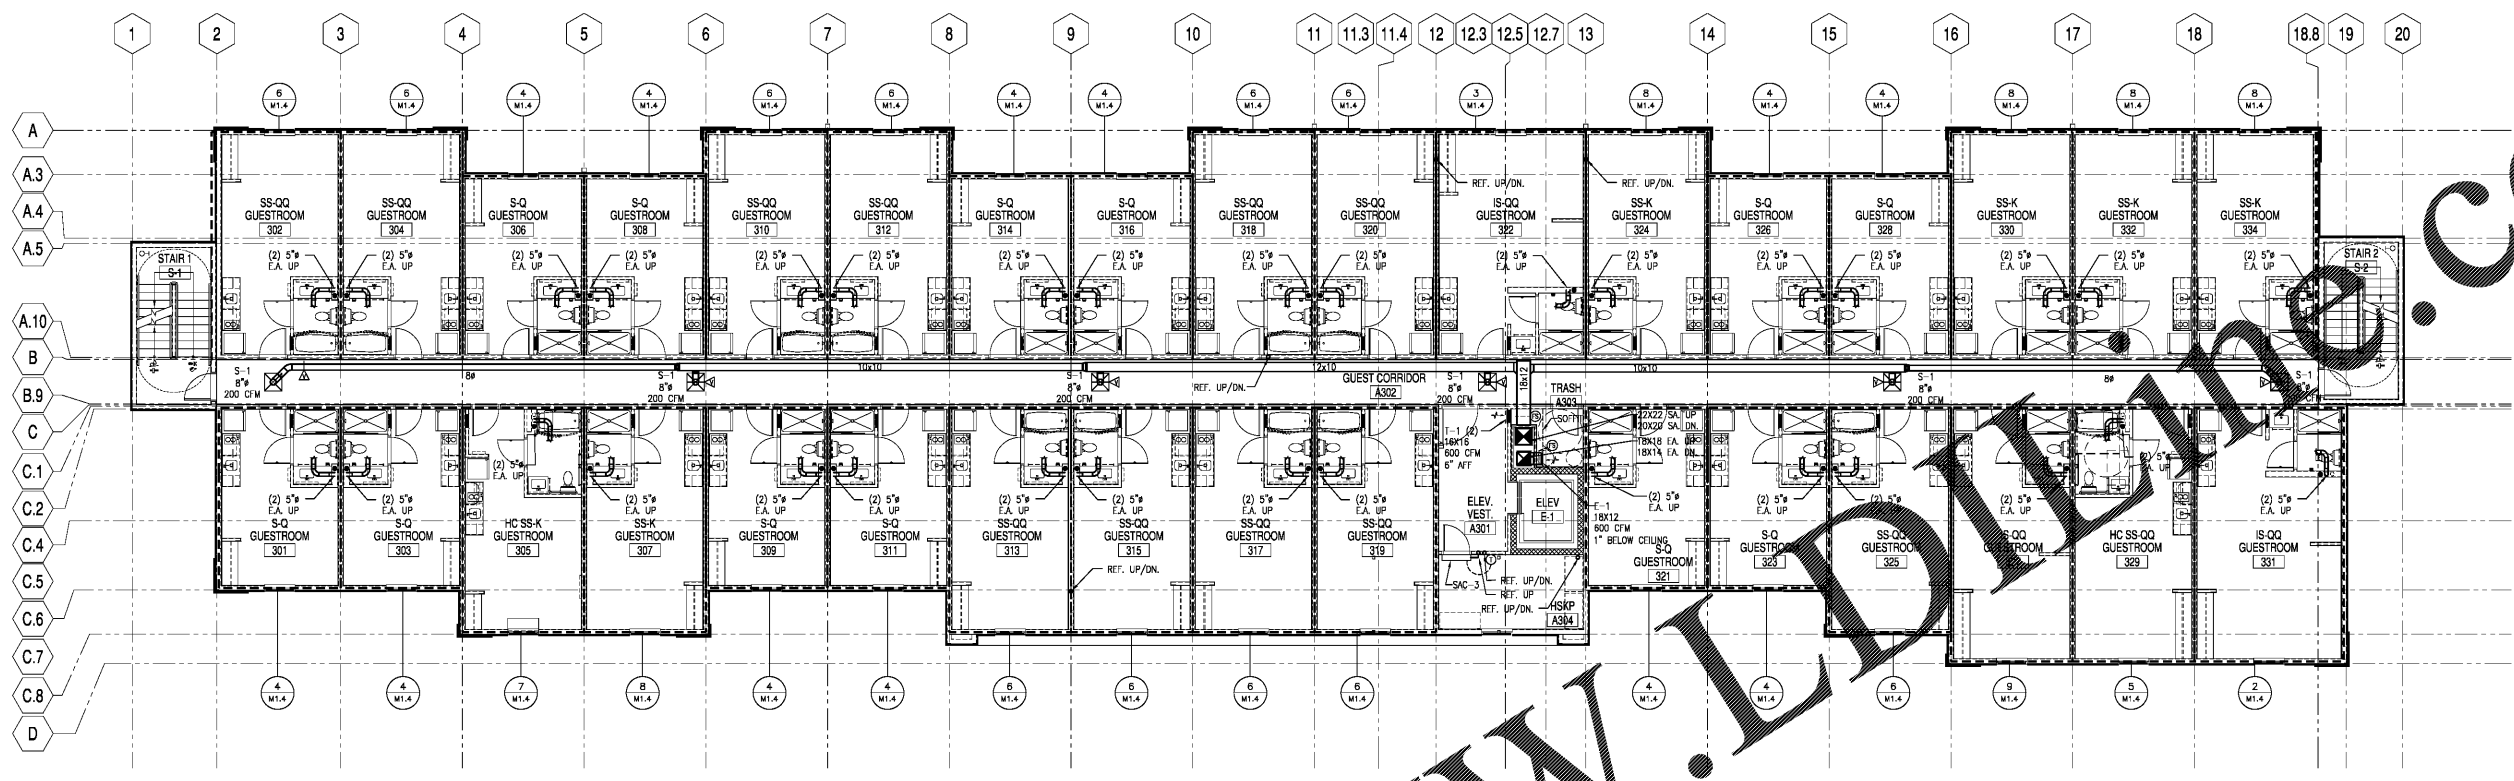

EXTENDED STAY AMERICA
 POOLER, GEORGIA

COMMISSION NO: 18-120-00
 DRAWING NO:
M1.1

1 THIRD FLOOR PLAN - HVAC
 SCALE: 1/8" = 1'-0"

2 FOURTH FLOOR PLAN - HVAC
 SCALE: 1/8" = 1'-0"

Order Plans

WWW.RJTR.COM