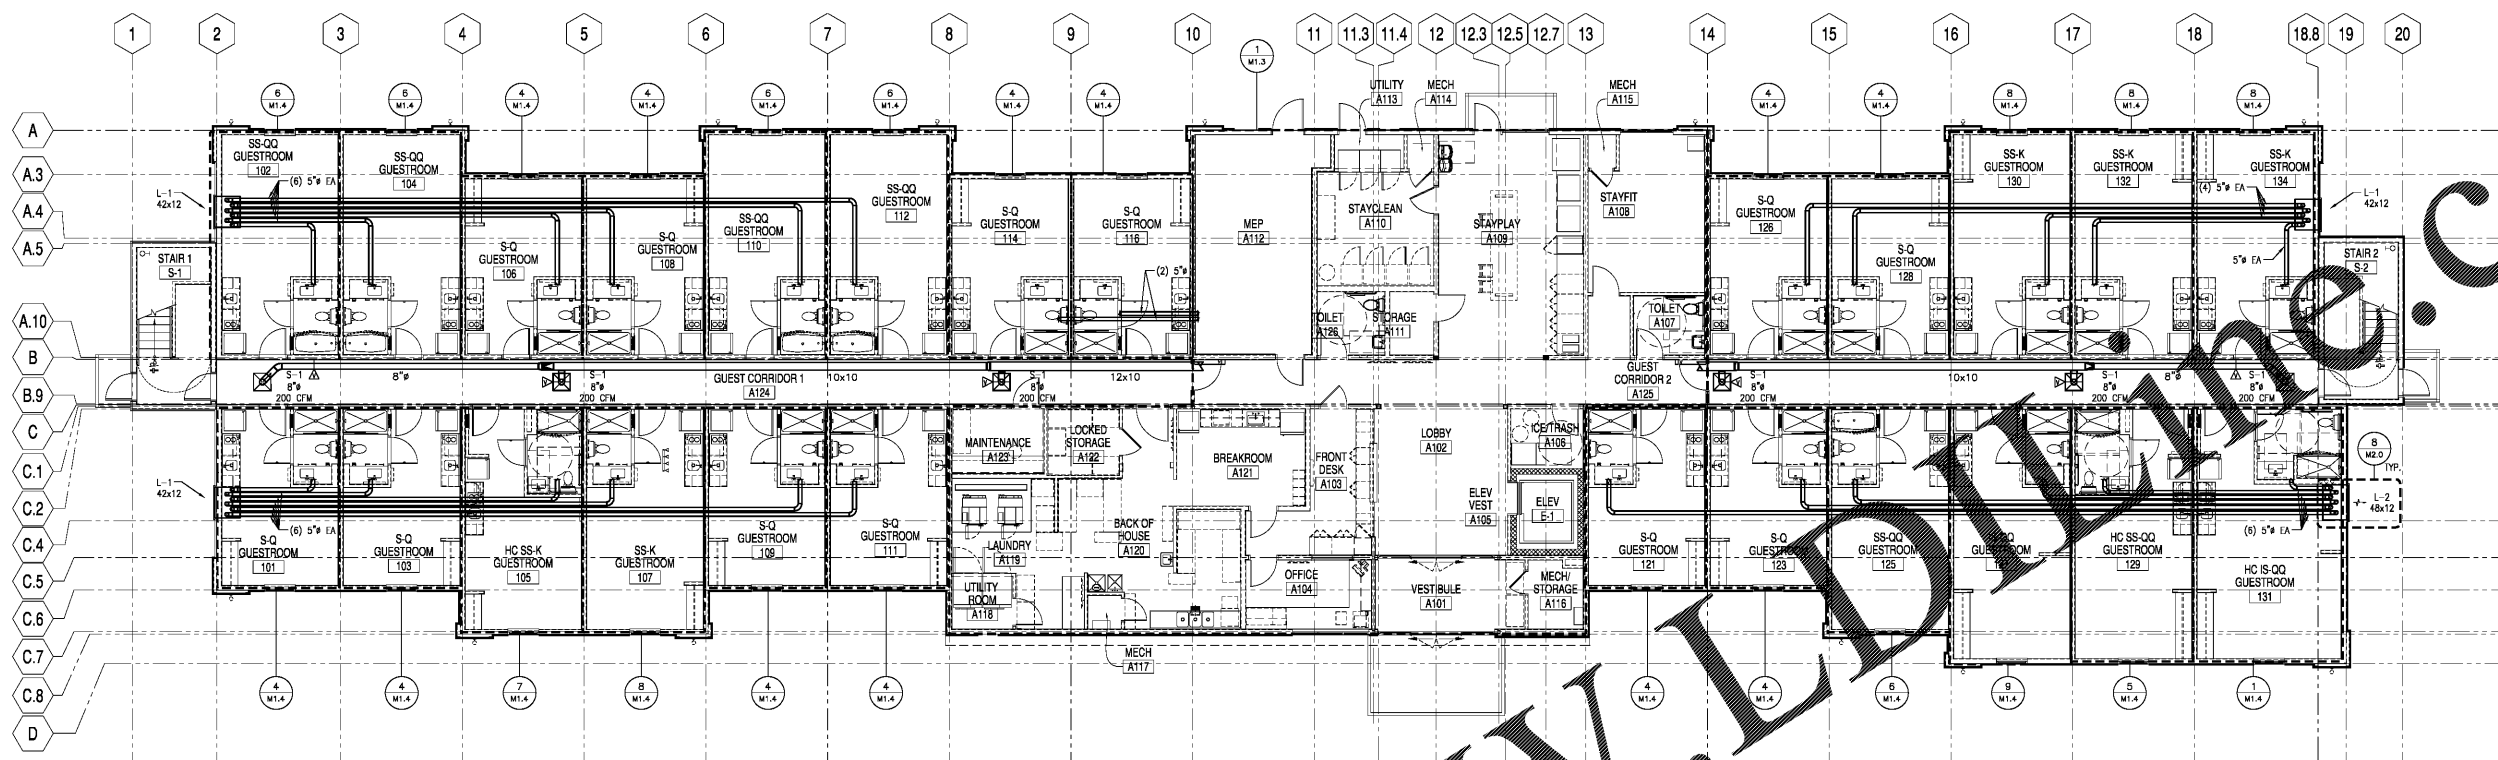

EXTENDED STAY AMERICA
 POOLER, GEORGIA

COMMISSION NO: 18-120-00
 DRAWING NO:

M1.0

1 MAIN FLOOR PLAN - HVAC
 SCALE: 1/8" = 1'-0"

2 SECOND FLOOR PLAN - HVAC
 SCALE: 1/8" = 1'-0"

Order Plans

WWW.RJTR.COM