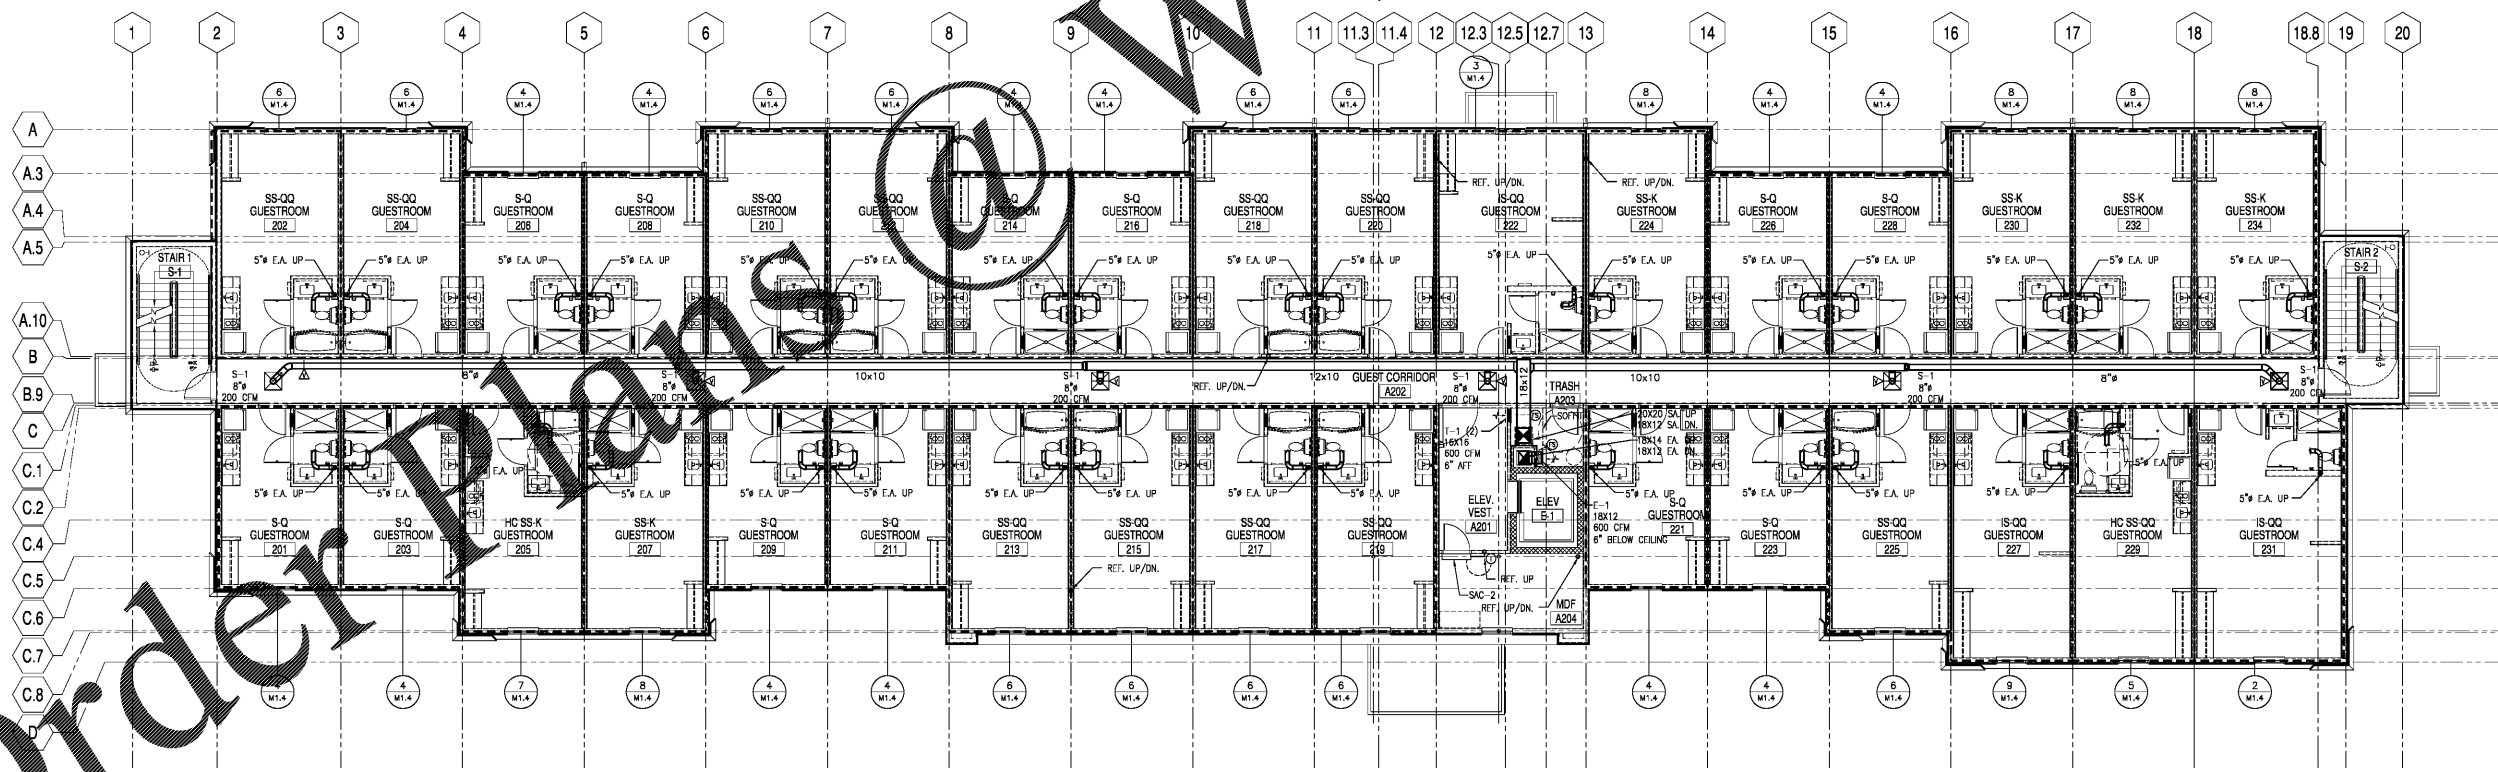

EXTENDED STAY AMERICA
 POOLER, GEORGIA

COMMISSION NO: 18-120-00
 DRAWING NO:

M1.0

1 MAIN FLOOR PLAN - HVAC
 SCALE: 1/8" = 1'-0"

2 SECOND FLOOR PLAN - HVAC
 SCALE: 1/8" = 1'-0"

Order Plans

WWW.RJTR.COM