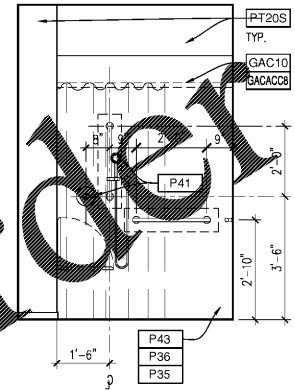

INTERIOR ELEVATION GENERAL NOTES

- DIMENSIONS ARE TO FACE OF CYP. BOARD, UNO.
- REFER TO SHEETS AT.06 & AT.07 FOR:
 - FINISHES
 - TOILET ACCESSORIES
 - EQUIPMENT
 - PLUMBING FIXTURES
 - INTERIOR ELEVATION SYMBOL LEGEND
 - MILLWORK FINISH LEGEND
- SEE REFLECTED CEILING PLANS FOR CEILING FIXTURE AND DIFFUSER TYPES & LOCATIONS.
- SEE FINISH PLANS FOR FINISH LIMITS.
- SEE SHEET AT.04A & AT.04B FOR TYPICAL ADA CLEARANCES & MOUNTING REQUIREMENTS.
- SEE SHEET A9.01 FOR DOOR SCHEDULE & ELEVATIONS. SEE A5.30 FOR WINDOW ELEVATIONS.
- REFER TO INTERIOR ELEVATIONS FOR BATHROOM ACCESSORY MOUNTING HEIGHTS & POSITIONS.
- REFER TO INTERIOR ELEVATIONS FOR WALL-MOUNTED DEVICE LOCATIONS. ALL OUTLETS CENTERED @ 18" A.F.F., UNL.O. ALL SWITCHES CENTERED @ 48" A.F.F., UNL.O.
- WHERE SWITCHES AND/OR OUTLETS ARE ADJACENT, PLACE IN MULTI-GANG BOX, NOT MULTIPLE SINGLE-GANG BOXES.
- SEE COMPLETE FLOOR PLANS IN A1 SERIES FOR ROOM TYPE LOCATIONS.

7 ADA LAVATORY ELEVATION
 Scale: 1/2"=1'0"

6 ADA BATHROOM ELEVATION
 Scale: 1/2"=1'0"

5 ADA TUB ELEVATION
 Scale: 1/2"=1'0"

10 ADA ROLL-IN SHOWER ELEVATION
 Scale: 1/2"=1'0"

4 KITCHENETTE WALL ELEVATION
 Scale: 1/2"=1'0"

3 EXTERIOR WALL ELEVATION
 Scale: 1/2"=1'0"

9 ADA ROLL-IN SHOWER ELEVATION
 Scale: 1/2"=1'0"

2 BATHROOM ENTRY ELEVATION
 Scale: 1/2"=1'0"

1 BED WALL ELEVATION
 Scale: 1/2"=1'0"

Order Plans @ WWW