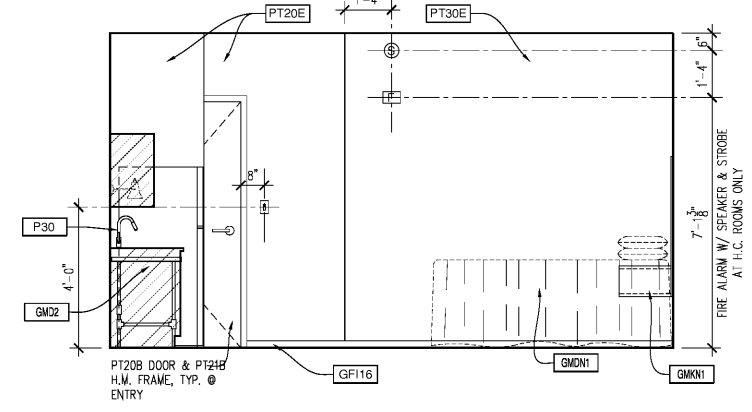

INTERIOR ELEVATION GENERAL NOTES

- DIMENSIONS ARE TO FACE OF CYP. BOARD, UNO.
- REFER TO SHEETS AT.06 & AT.07 FOR:
 - FINISHES
 - TOILET ACCESSORIES
 - EQUIPMENT
 - PLUMBING FIXTURES
 - INTERIOR ELEVATION SYMBOL LEGEND
 - MILLWORK FINISH LEGEND
- SEE REFLECTED CEILING PLANS FOR CEILING FIXTURE AND DIFFUSER TYPES & LOCATIONS.
- SEE FINISH PLANS FOR FINISH LIMITS.
- SEE SHEET AT.04A & AT.04B FOR TYPICAL ADA CLEARANCES & MOUNTING REQUIREMENTS.
- SEE SHEET A9.01 FOR DOOR SCHEDULE & ELEVATIONS. SEE A5.30 FOR WINDOW ELEVATIONS.
- REFER TO INTERIOR ELEVATIONS FOR BATHROOM ACCESSORY MOUNTING HEIGHTS & POSITIONS.
- REFER TO INTERIOR ELEVATIONS FOR WALL-MOUNTED DEVICE LOCATIONS. ALL OUTLETS CENTERED @ 18" A.F.F., UNL.O. ALL SWITCHES CENTERED @ 48" A.F.F., UNL.O.
- WHERE SWITCHES AND/OR OUTLETS ARE ADJACENT, PLACE IN MULTI-GANG BOX, NOT MULTIPLE SINGLE-GANG BOXES.
- SEE COMPLETE FLOOR PLANS IN A1 SERIES FOR ROOM TYPE LOCATIONS.

7 ADA LAVATORY ELEVATION
 Scale: 1/2"=1'0"

6 ADA BATHROOM ELEVATION
 Scale: 1/2"=1'0"

5 ADA TUB ELEVATION
 Scale: 1/2"=1'0"

10 ADA ROLL-IN SHOWER ELEVATION
 Scale: 1/2"=1'0"

4 KITCHENETTE WALL ELEVATION
 Scale: 1/2"=1'0"

3 EXTERIOR WALL ELEVATION
 Scale: 1/2"=1'0"

9 ADA ROLL-IN SHOWER ELEVATION
 Scale: 1/2"=1'0"

2 BATHROOM ENTRY ELEVATION
 Scale: 1/2"=1'0"

1 BED WALL ELEVATION
 Scale: 1/2"=1'0"

Order Plans @ WWW