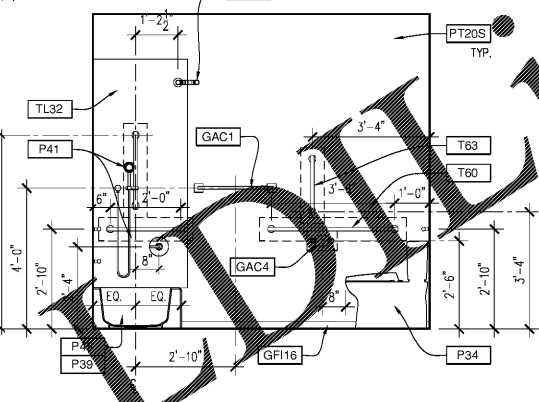

INTERIOR ELEVATION GENERAL NOTES

- DIMENSIONS ARE TO FACE OF CYP. BOARD, UNO.
- REFER TO SHEETS AT.06 & AT.07 FOR:
 - FINISHES
 - TOILET ACCESSORIES
 - EQUIPMENT
 - PLUMBING FIXTURES
 - INTERIOR ELEVATION SYMBOL LEGEND
 - MILLWORK FINISH LEGEND
- SEE REFLECTED CEILING PLANS FOR CEILING FIXTURE AND DIFFUSER TYPES & LOCATIONS.
- SEE FINISH PLANS FOR FINISH LIMITS.
- SEE SHEET AT.04A & AT.04B FOR TYPICAL ADA CLEARANCES & MOUNTING REQUIREMENTS.
- SEE SHEET A9.01 FOR DOOR SCHEDULE & ELEVATIONS. SEE A5.30 FOR WINDOW ELEVATIONS.
- REFER TO INTERIOR ELEVATIONS FOR BATHROOM ACCESSORY MOUNTING HEIGHTS & POSITIONS.
- REFER TO INTERIOR ELEVATIONS FOR WALL-MOUNTED DEVICE LOCATIONS. ALL OUTLETS CENTERED @ 18" A.F.F., UNL.O. ALL SWITCHES CENTERED @ 48" A.F.F., UNL.O.
- WHERE SWITCHES AND/OR OUTLETS ARE ADJACENT, PLACE IN MULTI-GANG BOX, NOT MULTIPLE SINGLE-GANG BOXES.
- SEE COMPLETE FLOOR PLANS IN A1 SERIES FOR ROOM TYPE LOCATIONS.

ISSUED FOR CONSTRUCTION

SS-K ADA - INTERIOR ELEVATIONS

EXTENDED STAY AMERICA

FOOLER, GA

COMMISSION NO: 18-276-6
 DRAWING NO:
A8.06

11 ADA ROLL-IN SHOWER ELEVATION
 Scale: 1/2"=1'0"

8 ADA BATHROOM ELEVATION
 Scale: 1/2"=1'0"

7 ADA LAVATORY ELEVATION
 Scale: 1/2"=1'0"

6 ADA BATHROOM ELEVATION
 Scale: 1/2"=1'0"

5 ADA TUB ELEVATION
 Scale: 1/2"=1'0"

10 ADA ROLL-IN SHOWER ELEVATION
 Scale: 1/2"=1'0"

4 KITCHENETTE WALL ELEVATION
 Scale: 1/2"=1'0"