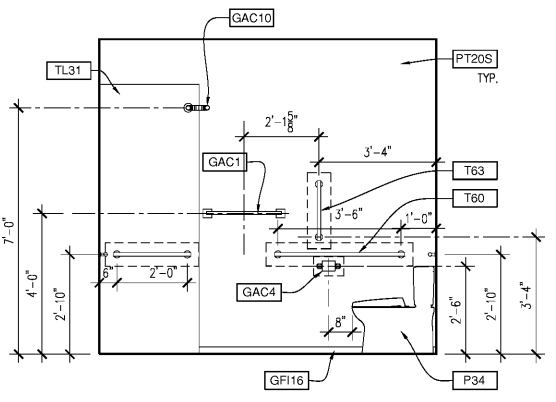

INTERIOR ELEVATION GENERAL NOTES

- DIMENSIONS ARE TO FACE OF CYP. BOARD, UNO.
- REFER TO SHEETS AT.06 & AT.07 FOR:
 - FINISHES
 - TOILET ACCESSORIES
 - EQUIPMENT
 - PLUMBING FIXTURES
 - INTERIOR ELEVATION SYMBOL LEGEND
 - MILLWORK FINISH LEGEND
- SEE REFLECTED CEILING PLANS FOR CEILING FIXTURE AND DIFFUSER TYPES & LOCATIONS.
- SEE FINISH PLANS FOR FINISH LIMITS.
- SEE SHEET AT.04A & AT.04B FOR TYPICAL ADA CLEARANCES & MOUNTING REQUIREMENTS.
- SEE SHEET A9.01 FOR DOOR SCHEDULE & ELEVATIONS. SEE A5.30 FOR WINDOW ELEVATIONS.
- REFER TO INTERIOR ELEVATIONS FOR BATHROOM ACCESSORY MOUNTING HEIGHTS & POSITIONS.
- REFER TO INTERIOR ELEVATIONS FOR WALL-MOUNTED DEVICE LOCATIONS. ALL OUTLETS CENTERED @ 18" A.F.F., UNL.O. ALL SWITCHES CENTERED @ 48" A.F.F., UNL.O.
- WHERE SWITCHES AND/OR OUTLETS ARE ADJACENT, PLACE IN MULTI-GANG BOX, NOT MULTIPLE SINGLE-GANG BOXES.
- SEE COMPLETE FLOOR PLANS IN A1 SERIES FOR ROOM TYPE LOCATIONS.

ISSUED FOR CONSTRUCTION

SS-K ADA - INTERIOR ELEVATIONS

EXTENDED STAY AMERICA

FOOLER, GA

COMMISSION NO: 18-276-6
 DRAWING NO:
A8.06

11 ADA ROLL-IN SHOWER ELEVATION
 Scale: 1/2"=1'0"

8 ADA BATHROOM ELEVATION
 Scale: 1/2"=1'0"

7 ADA LAVATORY ELEVATION
 Scale: 1/2"=1'0"

6 ADA BATHROOM ELEVATION
 Scale: 1/2"=1'0"

5 ADA TUB ELEVATION
 Scale: 1/2"=1'0"

10 ADA ROLL-IN SHOWER ELEVATION
 Scale: 1/2"=1'0"

4 KITCHENETTE WALL ELEVATION
 Scale: 1/2"=1'0"