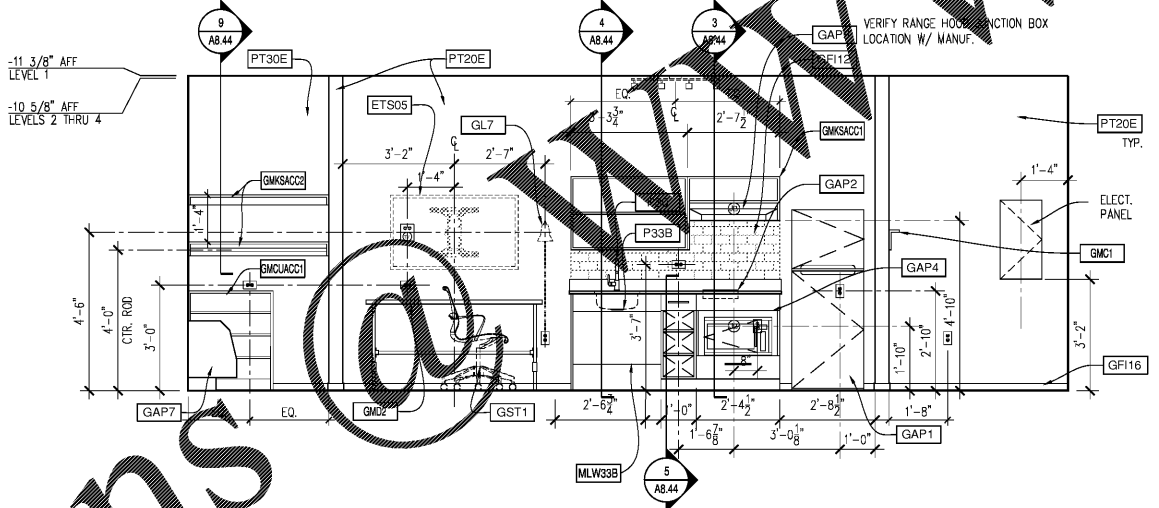

INTERIOR ELEVATION GENERAL NOTES

- DIMENSIONS ARE TO FACE OF CYP. BOARD, UNO.
- REFER TO SHEETS AT.06 & AT.07 FOR:
 - FINISHES
 - TOILET ACCESSORIES
 - EQUIPMENT
 - PLUMBING FIXTURES
 - INTERIOR ELEVATION SYMBOL LEGEND
 - MILLWORK FINISH LEGEND
- SEE REFLECTED CEILING PLANS FOR CEILING FIXTURE AND DIFFUSER TYPES & LOCATIONS.
- SEE FINISH PLANS FOR FINISH LIMITS.
- SEE SHEET AT.04A & AT.04B FOR TYPICAL ADA CLEARANCES & MOUNTING REQUIREMENTS.
- SEE SHEET A9.01 FOR DOOR SCHEDULE & ELEVATIONS. SEE A5.30 FOR WINDOW ELEVATIONS.
- REFER TO INTERIOR ELEVATIONS FOR BATHROOM ACCESSORY MOUNTING HEIGHTS & POSITIONS.
- REFER TO INTERIOR ELEVATIONS FOR WALL-MOUNTED DEVICE LOCATIONS. ALL OUTLETS CENTERED @ 18" A.F.F., UNL.O. ALL SWITCHES CENTERED @ 48" A.F.F., UNL.O.
- WHERE SWITCHES AND/OR OUTLETS ARE ADJACENT, PLACE IN MULTI-GANG BOX, NOT MULTIPLE SINGLE-GANG BOXES.
- SEE COMPLETE FLOOR PLANS IN A1 SERIES FOR ROOM TYPE LOCATIONS.

7 ADA LAVATORY ELEVATION
 Scale: 1/2"=1'0"

6 ADA BATHROOM ELEVATION
 Scale: 1/2"=1'0"

5 ADA TUB ELEVATION
 Scale: 1/2"=1'0"

10 ADA ROLL-IN SHOWER ELEVATION
 Scale: 1/2"=1'0"

4 KITCHENETTE WALL ELEVATION
 Scale: 1/2"=1'0"