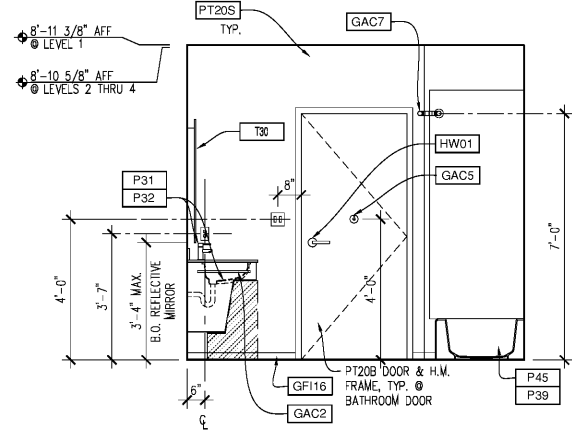

INTERIOR ELEVATION GENERAL NOTES

- DIMENSIONS ARE TO FACE OF CYP. BOARD, UNO.
- REFER TO SHEETS AT.06 & AT.07 FOR:
 - FINISHES
 - TOILET ACCESSORIES
 - EQUIPMENT
 - PLUMBING FIXTURES
 - INTERIOR ELEVATION SYMBOL LEGEND
 - MILLWORK FINISH LEGEND
- SEE REFLECTED CEILING PLANS FOR CEILING FIXTURE AND DIFFUSER TYPES & LOCATIONS.
- SEE FINISH PLANS FOR FINISH LIMITS.
- SEE SHEET AT.04A & AT.04B FOR TYPICAL ADA CLEARANCES & MOUNTING REQUIREMENTS.
- SEE SHEET A9.01 FOR DOOR SCHEDULE & ELEVATIONS. SEE A5.30 FOR WINDOW ELEVATIONS.
- REFER TO INTERIOR ELEVATIONS FOR BATHROOM ACCESSORY MOUNTING HEIGHTS & POSITIONS.
- REFER TO INTERIOR ELEVATIONS FOR WALL-MOUNTED DEVICE LOCATIONS. ALL OUTLETS CENTERED @ 18" A.F.F., UNL.O. ALL SWITCHES CENTERED @ 48" A.F.F., UNL.O.
- WHERE SWITCHES AND/OR OUTLETS ARE ADJACENT, PLACE IN MULTI-GANG BOX, NOT MULTIPLE SINGLE-GANG BOXES.
- SEE COMPLETE FLOOR PLANS IN A1 SERIES FOR ROOM TYPE LOCATIONS.

ISSUED FOR CONSTRUCTION

SS-K ADA - INTERIOR ELEVATIONS

EXTENDED STAY AMERICA

FOOLER, GA

COMMISSION NO: 18-276-6
 DRAWING NO:
A8.06

11 ADA ROLL-IN SHOWER ELEVATION
 Scale: 1/2"=1'0"

8 ADA BATHROOM ELEVATION
 Scale: 1/2"=1'0"

7 ADA LAVATORY ELEVATION
 Scale: 1/2"=1'0"

6 ADA BATHROOM ELEVATION
 Scale: 1/2"=1'0"

5 ADA TUB ELEVATION
 Scale: 1/2"=1'0"

10 ADA ROLL-IN SHOWER ELEVATION
 Scale: 1/2"=1'0"

4 KITCHENETTE WALL ELEVATION
 Scale: 1/2"=1'0"