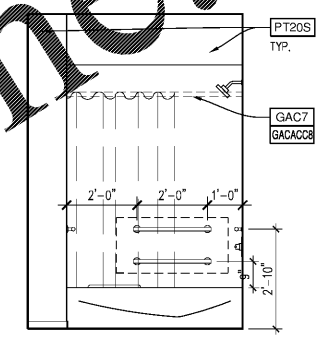

INTERIOR ELEVATION GENERAL NOTES

- DIMENSIONS ARE TO FACE OF CYP. BOARD, UNO.
- REFER TO SHEETS AT.06 & AT.07 FOR:
 - FINISHES
 - TOILET ACCESSORIES
 - EQUIPMENT
 - PLUMBING FIXTURES
 - INTERIOR ELEVATION SYMBOL LEGEND
 - MILLWORK FINISH LEGEND
- SEE REFLECTED CEILING PLANS FOR CEILING FIXTURE AND DIFFUSER TYPES & LOCATIONS.
- SEE FINISH PLANS FOR FINISH LIMITS.
- SEE SHEET AT.04A & AT.04B FOR TYPICAL ADA CLEARANCES & MOUNTING REQUIREMENTS.
- SEE SHEET A9.01 FOR DOOR SCHEDULE & ELEVATIONS. SEE A5.30 FOR WINDOW ELEVATIONS.
- REFER TO INTERIOR ELEVATIONS FOR BATHROOM ACCESSORY MOUNTING HEIGHTS & POSITIONS.
- REFER TO INTERIOR ELEVATIONS FOR WALL-MOUNTED DEVICE LOCATIONS. ALL OUTLETS CENTERED @ 18" A.F.F., UNL.O. ALL SWITCHES CENTERED @ 48" A.F.F., UNL.O.
- WHERE SWITCHES AND/OR OUTLETS ARE ADJACENT, PLACE IN MULTI-GANG BOX, NOT MULTIPLE SINGLE-GANG BOXES.
- SEE COMPLETE FLOOR PLANS IN A1 SERIES FOR ROOM TYPE LOCATIONS.

ISSUED FOR CONSTRUCTION

SS-K ADA - INTERIOR ELEVATIONS

EXTENDED STAY AMERICA

FOOLER, GA

COMMISSION NO: 18-276-6
 DRAWING NO:
A8.06

11 ADA ROLL-IN SHOWER ELEVATION
 Scale: 1/2"=1'0"

8 ADA BATHROOM ELEVATION
 Scale: 1/2"=1'0"

7 ADA LAVATORY ELEVATION
 Scale: 1/2"=1'0"

6 ADA BATHROOM ELEVATION
 Scale: 1/2"=1'0"

5 ADA TUB ELEVATION
 Scale: 1/2"=1'0"

10 ADA ROLL-IN SHOWER ELEVATION
 Scale: 1/2"=1'0"

4 KITCHENETTE WALL ELEVATION
 Scale: 1/2"=1'0"