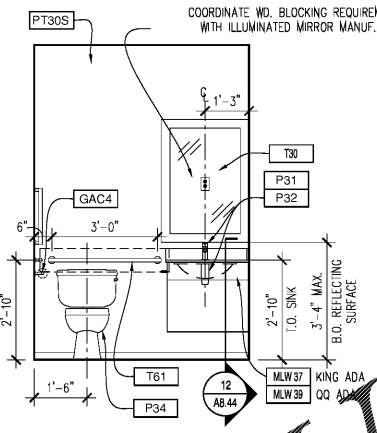

INTERIOR ELEVATION GENERAL NOTES

- DIMENSIONS ARE TO FACE OF CYP. BOARD, UNO.
- REFER TO SHEETS AT.06 & AT.07 FOR:
 - FINISHES
 - TOILET ACCESSORIES
 - EQUIPMENT
 - PLUMBING FIXTURES
 - INTERIOR ELEVATION SYMBOL LEGEND
 - MILLWORK FINISH LEGEND
- SEE REFLECTED CEILING PLANS FOR CEILING FIXTURE AND DIFFUSER TYPES & LOCATIONS.
- SEE FINISH PLANS FOR FINISH LIMITS.
- SEE SHEET AT.04A & AT.04B FOR TYPICAL ADA CLEARANCES & MOUNTING REQUIREMENTS.
- SEE SHEET A9.01 FOR DOOR SCHEDULE & ELEVATIONS. SEE A5.30 FOR WINDOW ELEVATIONS.
- REFER TO INTERIOR ELEVATIONS FOR BATHROOM ACCESSORY MOUNTING HEIGHTS & POSITIONS.
- REFER TO INTERIOR ELEVATIONS FOR WALL-MOUNTED DEVICE LOCATIONS. ALL OUTLETS CENTERED @ 18" A.F.F., UNL.O. ALL SWITCHES CENTERED @ 48" A.F.F., UNL.O.
- WHERE SWITCHES AND/OR OUTLETS ARE ADJACENT, PLACE IN MULTI-GANG BOX, NOT MULTIPLE SINGLE-GANG BOXES.
- SEE COMPLETE FLOOR PLANS IN A1 SERIES FOR ROOM TYPE LOCATIONS.

ISSUED FOR CONSTRUCTION

SS-K ADA - INTERIOR ELEVATIONS

EXTENDED STAY AMERICA

FOOLER, GA

COMMISSION NO: 18-276-6
 DRAWING NO:
A8.06

11 ADA ROLL-IN SHOWER ELEVATION
 Scale: 1/2"=1'0"

8 ADA BATHROOM ELEVATION
 Scale: 1/2"=1'0"

7 ADA LAVATORY ELEVATION
 Scale: 1/2"=1'0"

6 ADA BATHROOM ELEVATION
 Scale: 1/2"=1'0"

5 ADA TUB ELEVATION
 Scale: 1/2"=1'0"

10 ADA ROLL-IN SHOWER ELEVATION
 Scale: 1/2"=1'0"

4 KITCHENETTE WALL ELEVATION
 Scale: 1/2"=1'0"