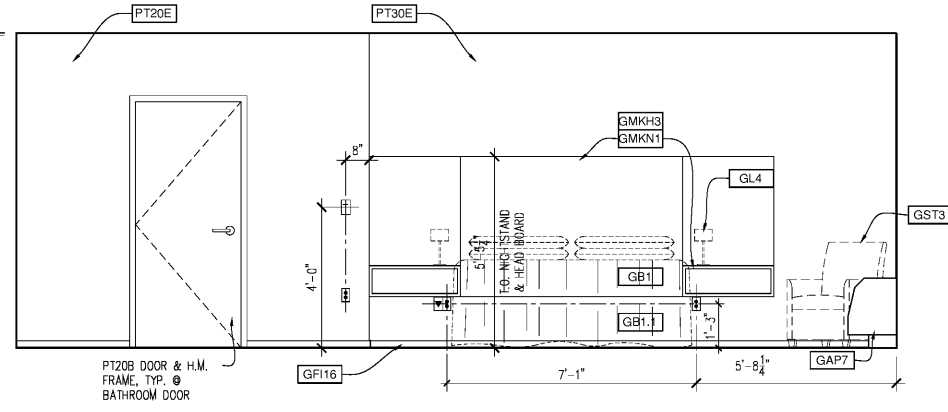

2 BATHROOM ENTRY ELEVATION
Scale: 1/2"=1'0"