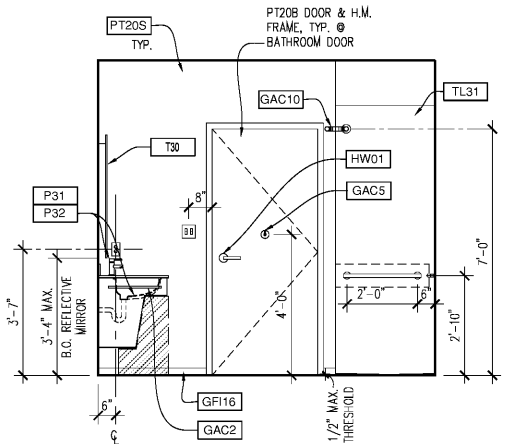

INTERIOR ELEVATION GENERAL NOTES

1. DIMENSIONS ARE TO FACE OF CYP. BOARD, UNO.
2. REFER TO SHEETS AT.06 & AT.07 FOR:
   1. FINISHES
   2. TOILET ACCESSORIES
   3. EQUIPMENT
   4. PLUMBING FIXTURES
   5. INTERIOR ELEVATION SYMBOL LEGEND
   6. MILLWORK FINISH LEGEND
3. SEE REFLECTED CEILING PLANS FOR CEILING FIXTURE AND DIFFUSER TYPES & LOCATIONS.
4. SEE FINISH PLANS FOR FINISH LIMITS.
5. SEE SHEET AT.04A & AT.04B FOR TYPICAL ADA CLEARANCES & MOUNTING REQUIREMENTS.
6. SEE SHEET A9.01 FOR DOOR SCHEDULE & ELEVATIONS. SEE A5.30 FOR WINDOW ELEVATIONS.
7. REFER TO INTERIOR ELEVATIONS FOR BATHROOM ACCESSORY MOUNTING HEIGHTS & POSITIONS.
8. REFER TO INTERIOR ELEVATIONS FOR WALL-MOUNTED DEVICE LOCATIONS. ALL OUTLETS CENTERED @ 18" A.F.F., UNL.O. ALL SWITCHES CENTERED @ 48" A.F.F., UNL.O.
9. WHERE SWITCHES AND/OR OUTLETS ARE ADJACENT, PLACE IN MULTI-GANG BOX, NOT MULTIPLE SINGLE-GANG BOXES.
10. SEE COMPLETE FLOOR PLANS IN A1 SERIES FOR ROOM TYPE LOCATIONS.

RULE JOY TRAMMELL RUBIO
ARCHITECTURE INTERIOR DESIGN
300 California Parkway Suite 740 Atlanta Georgia 30303
770-661-1492 (phone) 770-661-1493 (fax)
www.rjtinteriordesign.com

PRINTED

DATE	ISSUE/REVISION
11/01/18	Issued for Permit

ISSUED FOR CONSTRUCTION

SS-K ADA - INTERIOR ELEVATIONS

EXTENDED STAY AMERICA

FOOLER, GA

COMMISSION NO: 18-276-6
DRAWING NO:
A8.06

11 ADA ROLL-IN SHOWER ELEVATION
Scale: 1/2"=1'0"