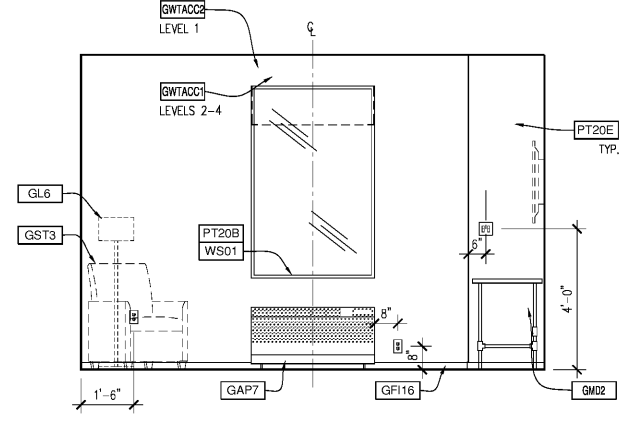

INTERIOR ELEVATION GENERAL NOTES

- DIMENSIONS ARE TO FACE OF CYP. BOARD, UNO.
- REFER TO SHEETS AT.06 & AT.07 FOR:
 - FINISHES
 - TOILET ACCESSORIES
 - EQUIPMENT
 - PLUMBING FIXTURES
 - INTERIOR ELEVATION SYMBOL LEGEND
 - MILLWORK FINISH LEGEND
- SEE REFLECTED CEILING PLANS FOR CEILING FIXTURE AND DIFFUSER TYPES & LOCATIONS.
- SEE FINISH PLANS FOR FINISH LIMITS.
- SEE SHEET AT.04A & AT.04B FOR TYPICAL ADA CLEARANCES & MOUNTING REQUIREMENTS.
- SEE SHEET A9.01 FOR DOOR SCHEDULE & ELEVATIONS. SEE A5.30 FOR WINDOW ELEVATIONS.
- REFER TO INTERIOR ELEVATIONS FOR BATHROOM ACCESSORY MOUNTING HEIGHTS & POSITIONS.
- REFER TO INTERIOR ELEVATIONS FOR WALL-MOUNTED DEVICE LOCATIONS. ALL OUTLETS CENTERED @ 18" A.F.F., UNL.O. ALL SWITCHES CENTERED @ 48" A.F.F., UNL.O.
- WHERE SWITCHES AND/OR OUTLETS ARE ADJACENT, PLACE IN MULTI-GANG BOX, NOT MULTIPLE SINGLE-GANG BOXES.
- SEE COMPLETE FLOOR PLANS IN A1 SERIES FOR ROOM TYPE LOCATIONS.

7 ADA LAVATORY ELEVATION
 Scale: 1/2"=1'0"

6 ADA BATHROOM ELEVATION
 Scale: 1/2"=1'0"

5 ADA TUB ELEVATION
 Scale: 1/2"=1'0"

10 ADA ROLL-IN SHOWER ELEVATION
 Scale: 1/2"=1'0"

4 KITCHENETTE WALL ELEVATION
 Scale: 1/2"=1'0"

3 EXTERIOR WALL ELEVATION
 Scale: 1/2"=1'0"

9 ADA ROLL-IN SHOWER ELEVATION
 Scale: 1/2"=1'0"

2 BATHROOM ENTRY ELEVATION
 Scale: 1/2"=1'0"

1 BED WALL ELEVATION
 Scale: 1/2"=1'0"

Order Plans @ WWW