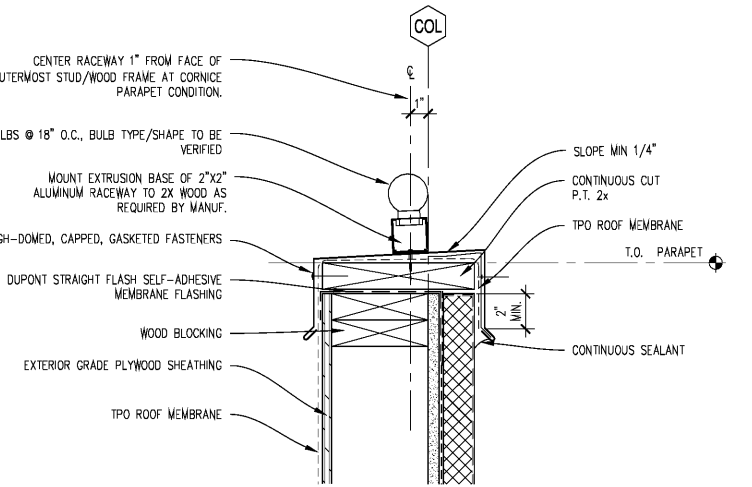

ROOF PLAN
EXTENDED STAY AMERICA
 COMMISSION NO: 18-276-6
 DRAWING NO:
 FOOLEB, GA

ISSUED FOR CONSTRUCTION
 A1.05

2 TYP. FESTOON LIGHTING DETAIL @ PARAPET
 Scale: 3\"/>

1 ROOF PLAN
 Scale: 1/8\"/>

- ROOF PLAN KEY NOTES**
- 1 BUILDING SIGN LOCATION, ELECTRICAL TO PROVIDE POWER.
 - 2 PREFINISHED ALUM. CONDUCTOR HEAD WITH 8\"/>