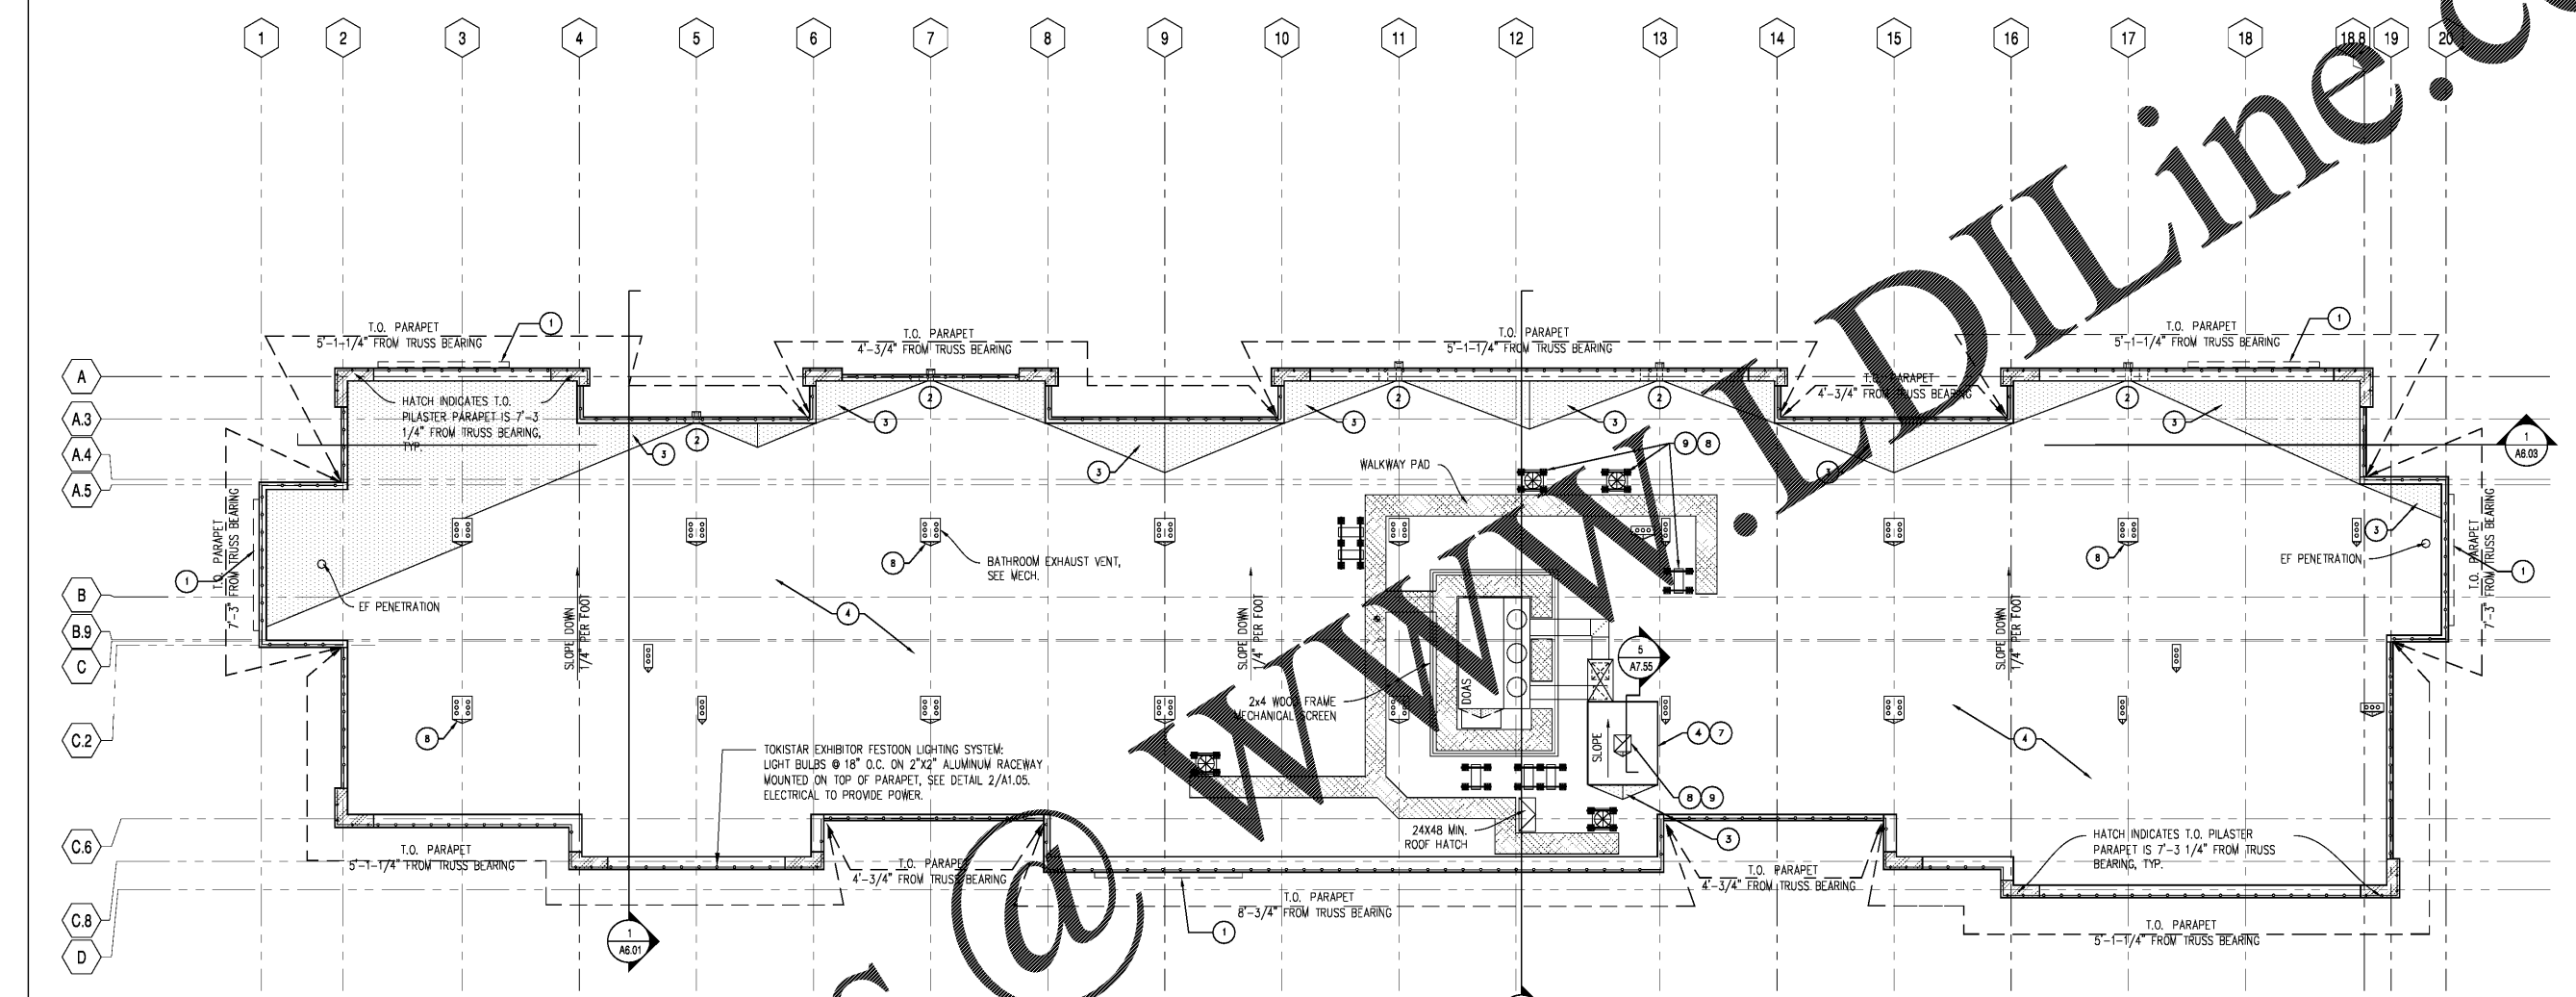

ROOF PLAN
EXTENDED STAY AMERICA
 COMMISSION NO: 18-276-6
 DRAWING NO:
 FOOLEB, GA

ISSUED FOR CONSTRUCTION
 A1.05

2 TYP. FESTOON LIGHTING DETAIL @ PARAPET
 Scale: 3\"/>

1 ROOF PLAN
 Scale: 1/8\"/>

- ROOF PLAN KEY NOTES**
- 1 BUILDING SIGN LOCATION, ELECTRICAL TO PROVIDE POWER.
 - 2 PREFINISHED ALUM. CONDUCTOR HEAD WITH 8\"/>

Order Plans @