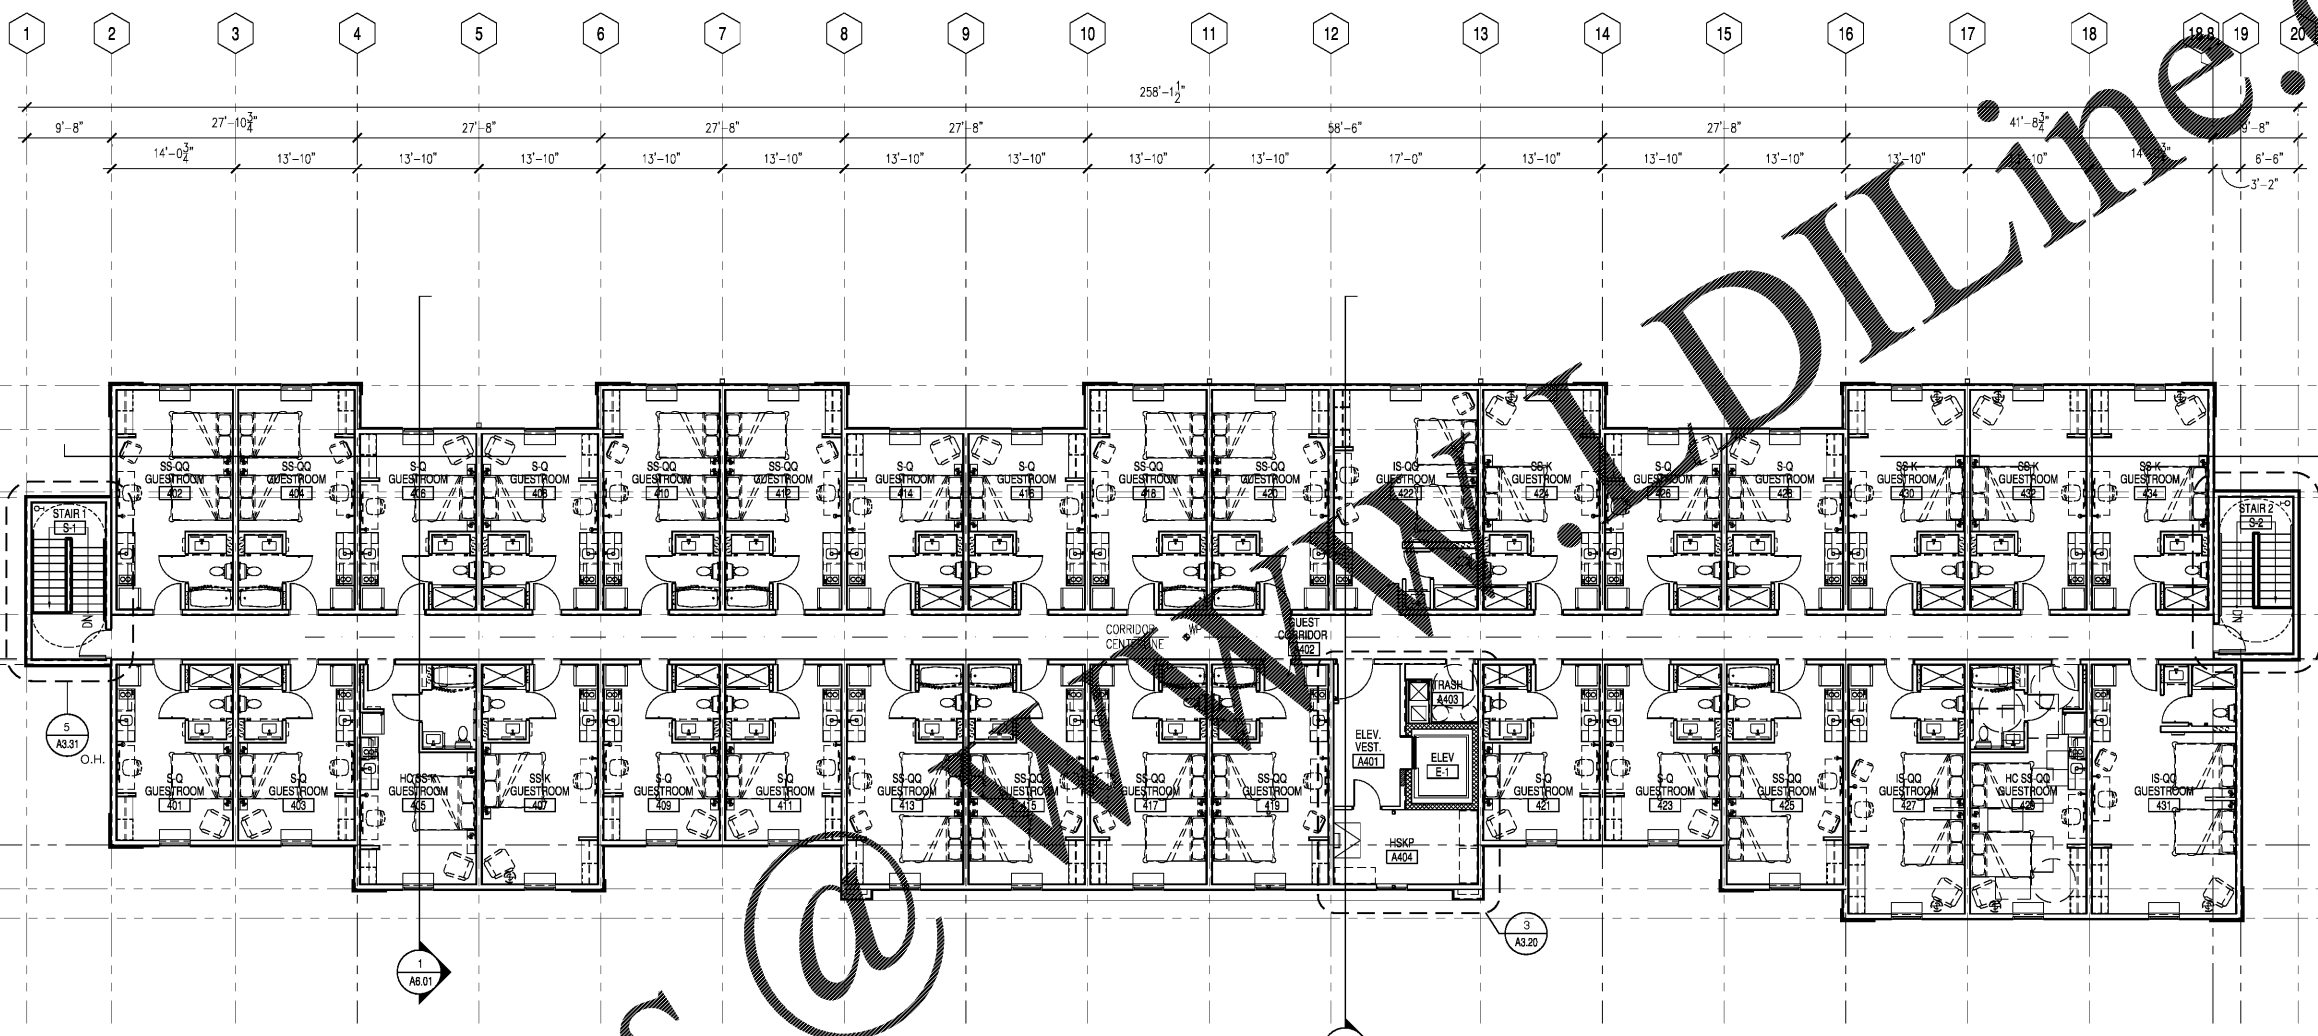

ISSUED FOR CONSTRUCTION
 LEVEL FOUR PLAN
EXTENDED STAY AMERICA
 COMMISSION NO: 18-276-6
 DRAWING NO:
A1.04
 FOOILER, GA

1 LEVEL FOUR PLAN
 Scale: 1/8"=1'-0"

Order Plans @

DiLine.com