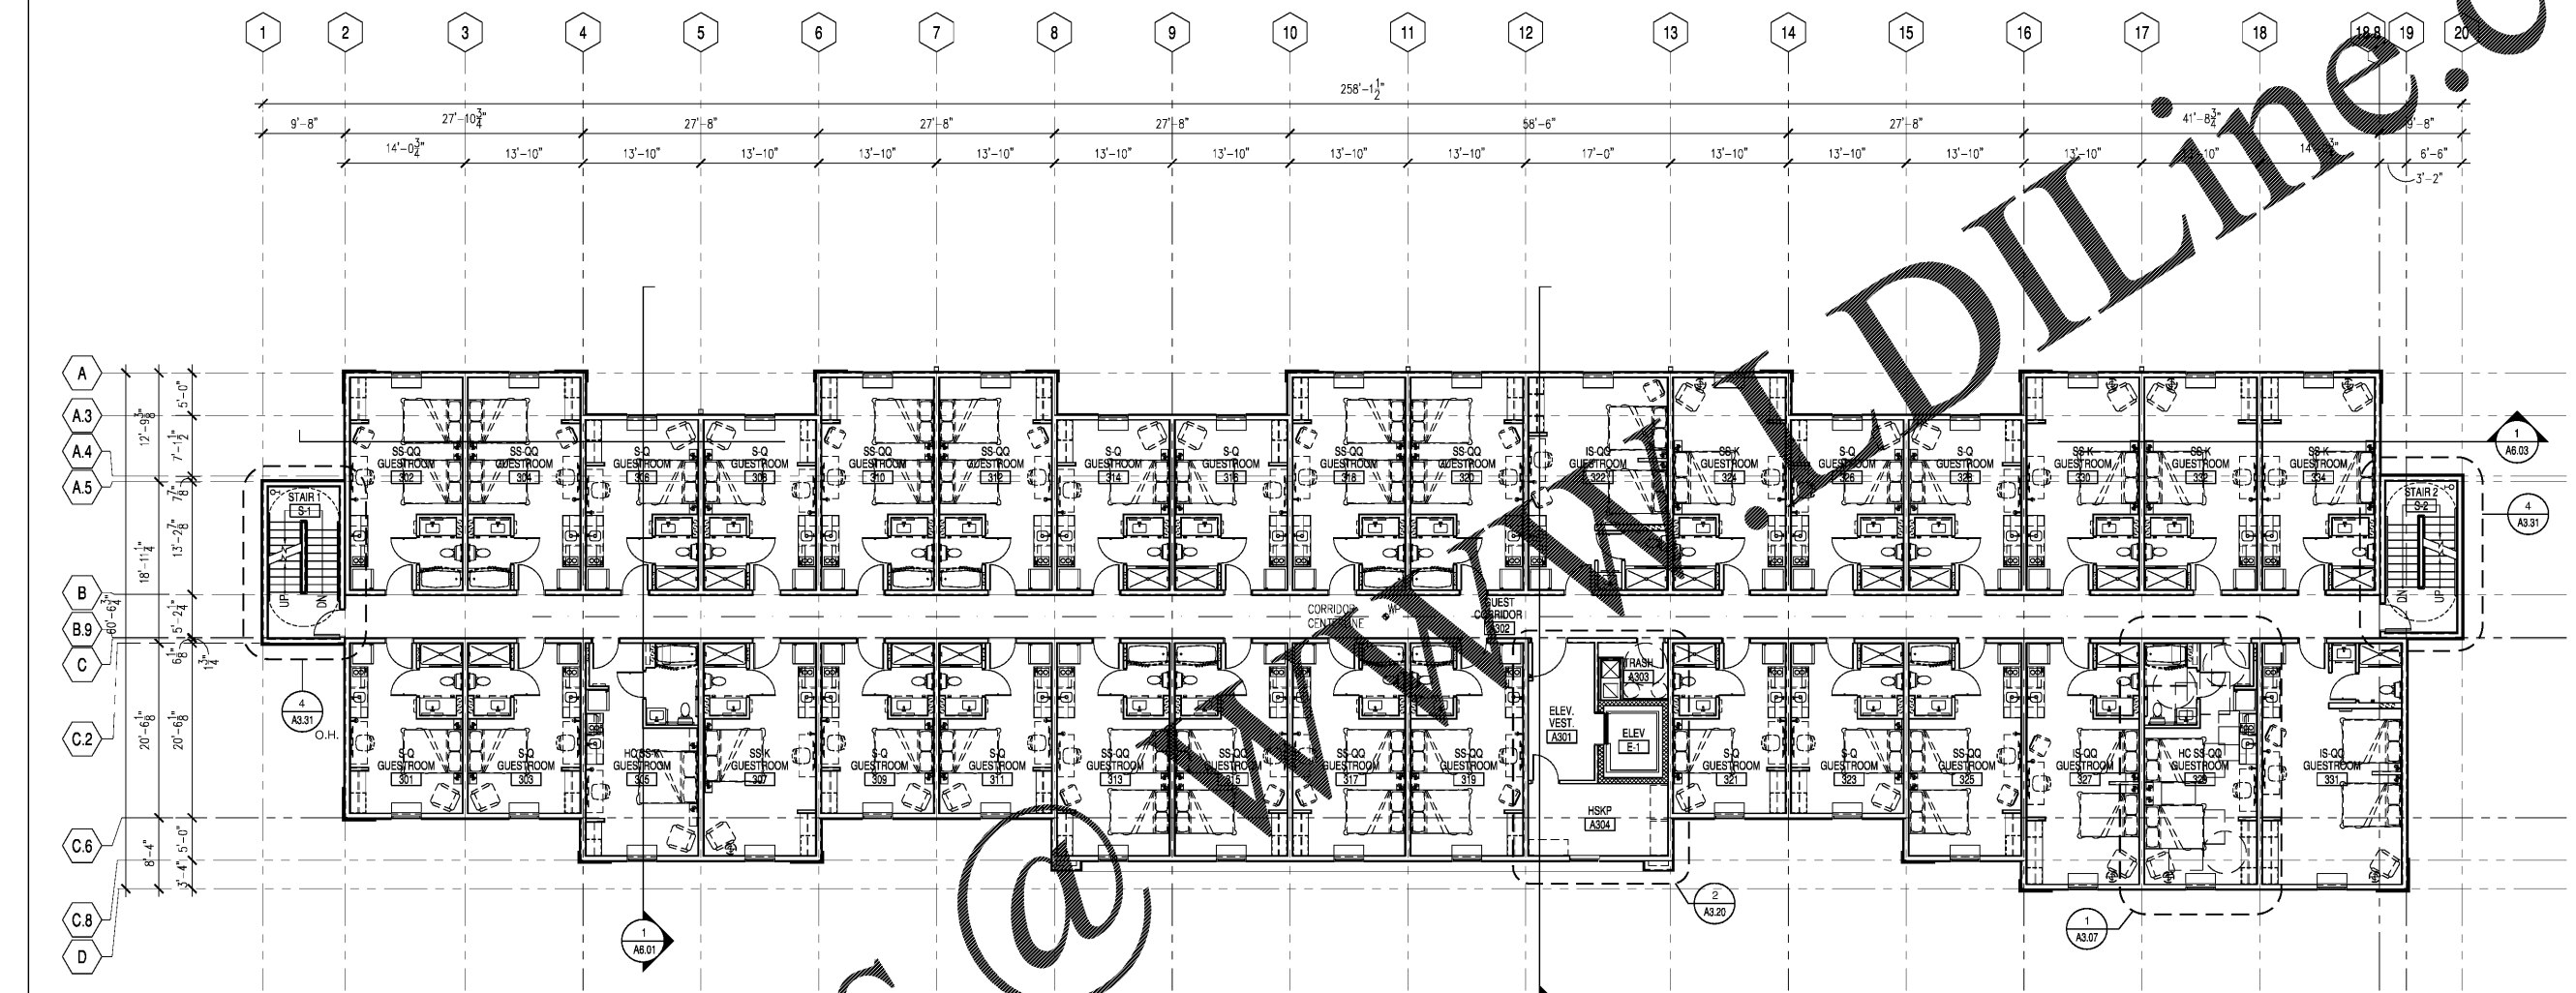

LEVEL THREE PLAN
 EXTENDED STAY AMERICA
 FOOILER, GA

COMMISSION NO: 18-274-G
 DRAWING NO:

A1.03

1 LEVEL THREE PLAN
 Scale: 1/8"=1'-0"

Order Plans @

DiLine.com

ISSUED FOR CONSTRUCTION