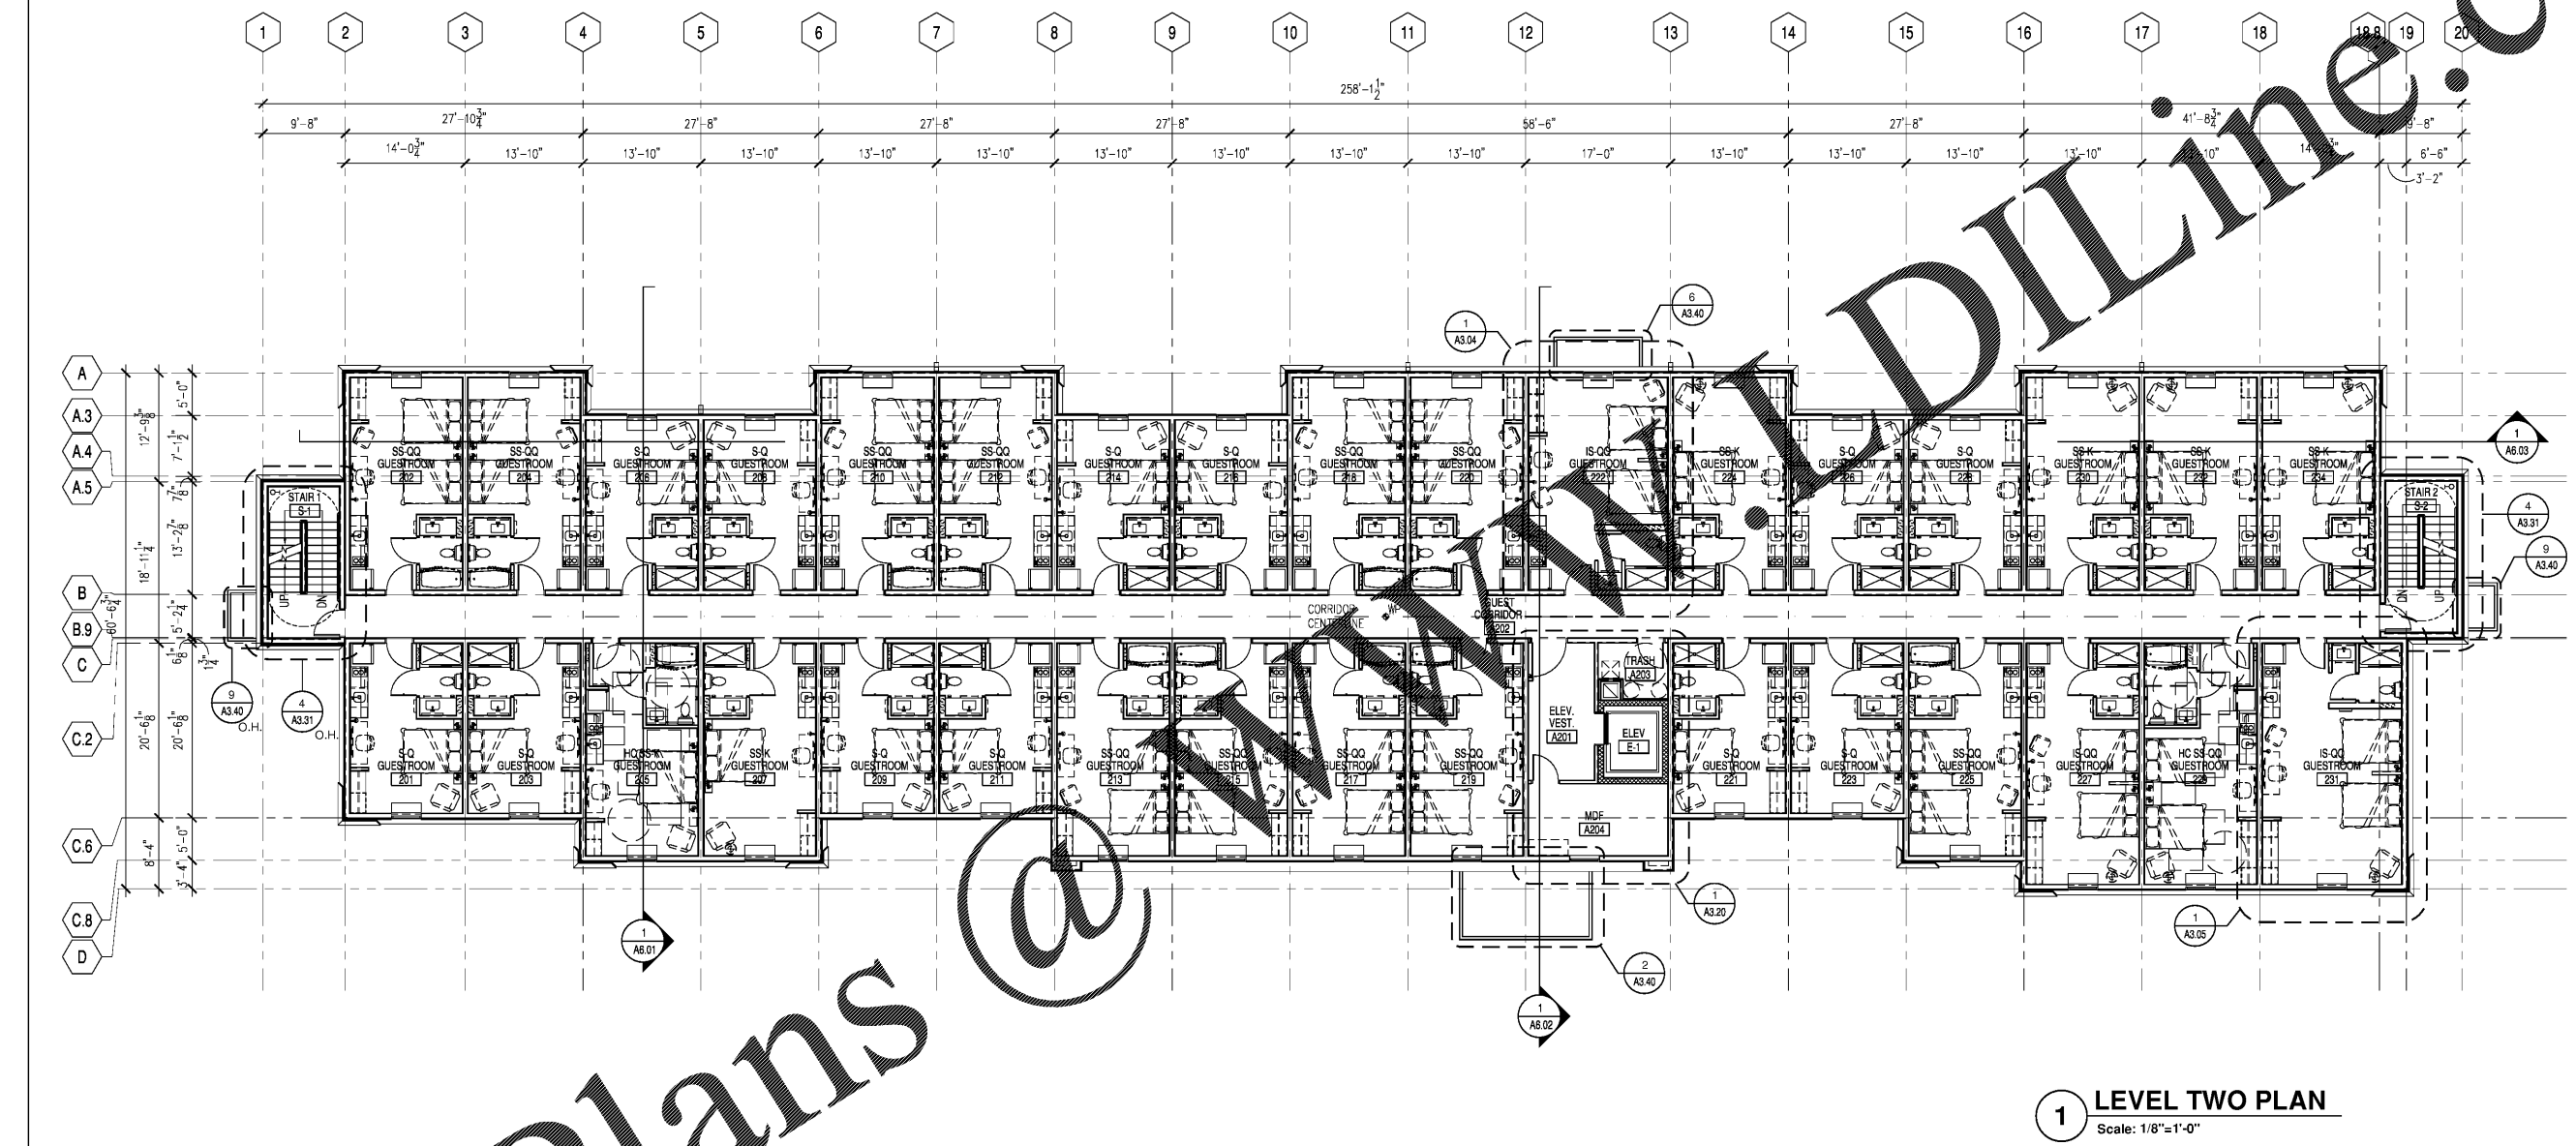

RULE JOY TRAMMELL RUBIO
ARCHITECTURE INTERIOR DESIGN
3000 Galleria Parkway - Suite 740 - Atlanta, Georgia 30328
770-661-1492 (phone) 770-661-1493 (fax)
www.rjtdesign.com

PRINTED
DATE 11/01/18
ISSUE/REVISION Issued for Permit

LEVEL TWO PLAN
EXTENDED STAY AMERICA
FOOLER, GA

COMMISSION NO: 18-274-6
DRAWING NO:

A1.02

1 LEVEL TWO PLAN
Scale: 1/8"=1'-0"

Order Plans @ [email]

Downloaded from www.dlLine.com

ISSUED FOR CONSTRUCTION