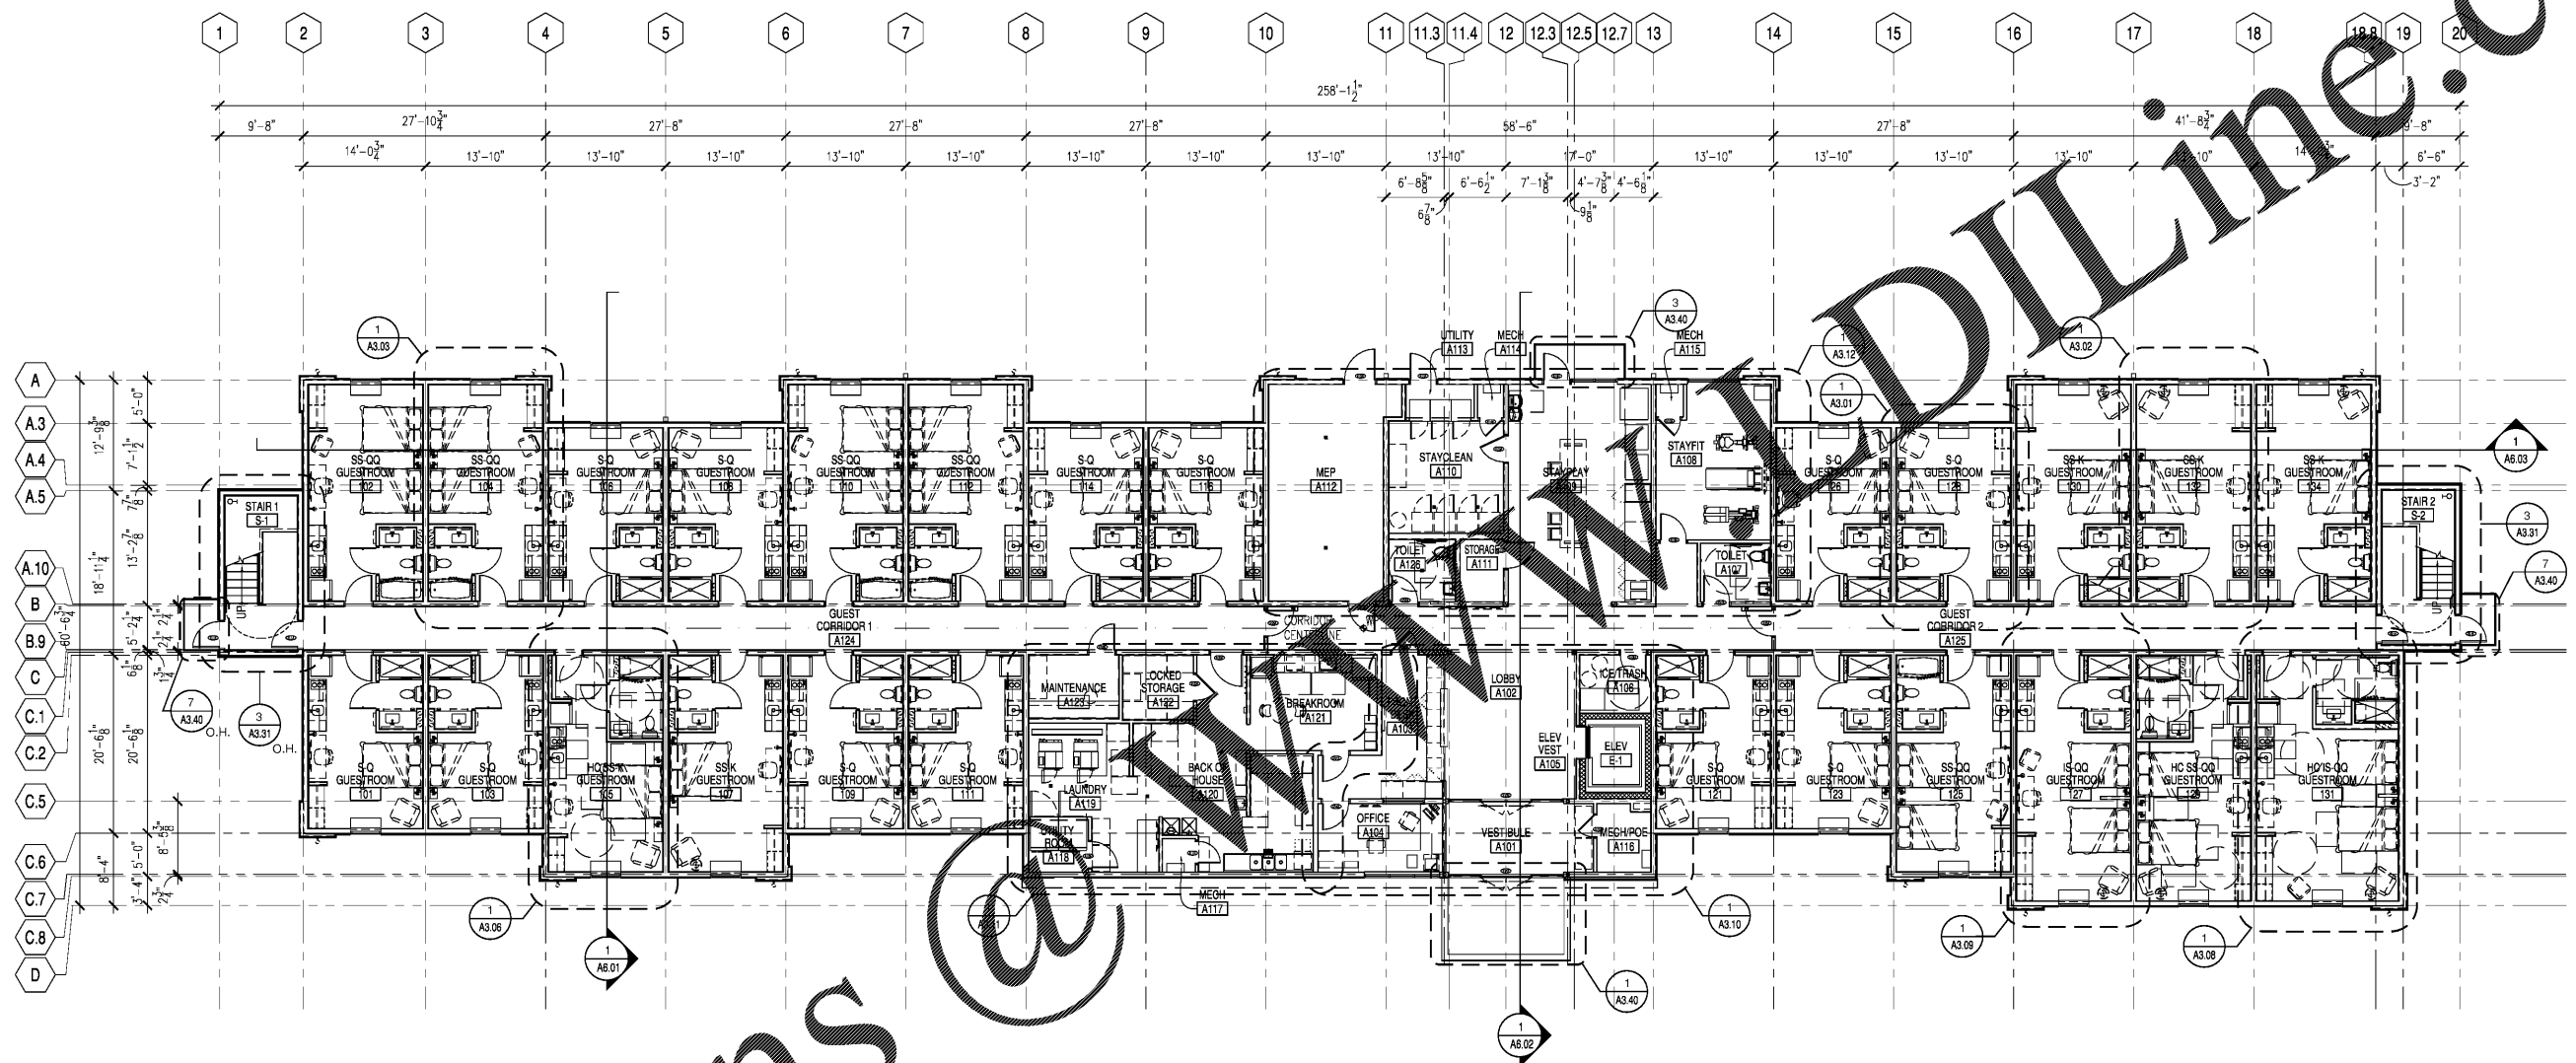

RULE JOY TRAMMELL RUBIO
ARCHITECTURE INTERIOR DESIGN
300 California Parkway Suite 740 Atlanta Georgia 30303
770-661-1492 (phone) 770-661-1493 (fax)
www.rtrdesign.com

PRINTED
DATE 11/01/18
ISSUE/REVISION
Issued for Permit

LEVEL ONE PLAN
EXTENDED STAY AMERICA
FOOLER, GA
COMMISSION NO: 18-274-G
DRAWING NO:
A1.01

1 LEVEL ONE PLAN
Scale: 1/8"=1'-0"

Order Plans

ISSUED FOR CONSTRUCTION