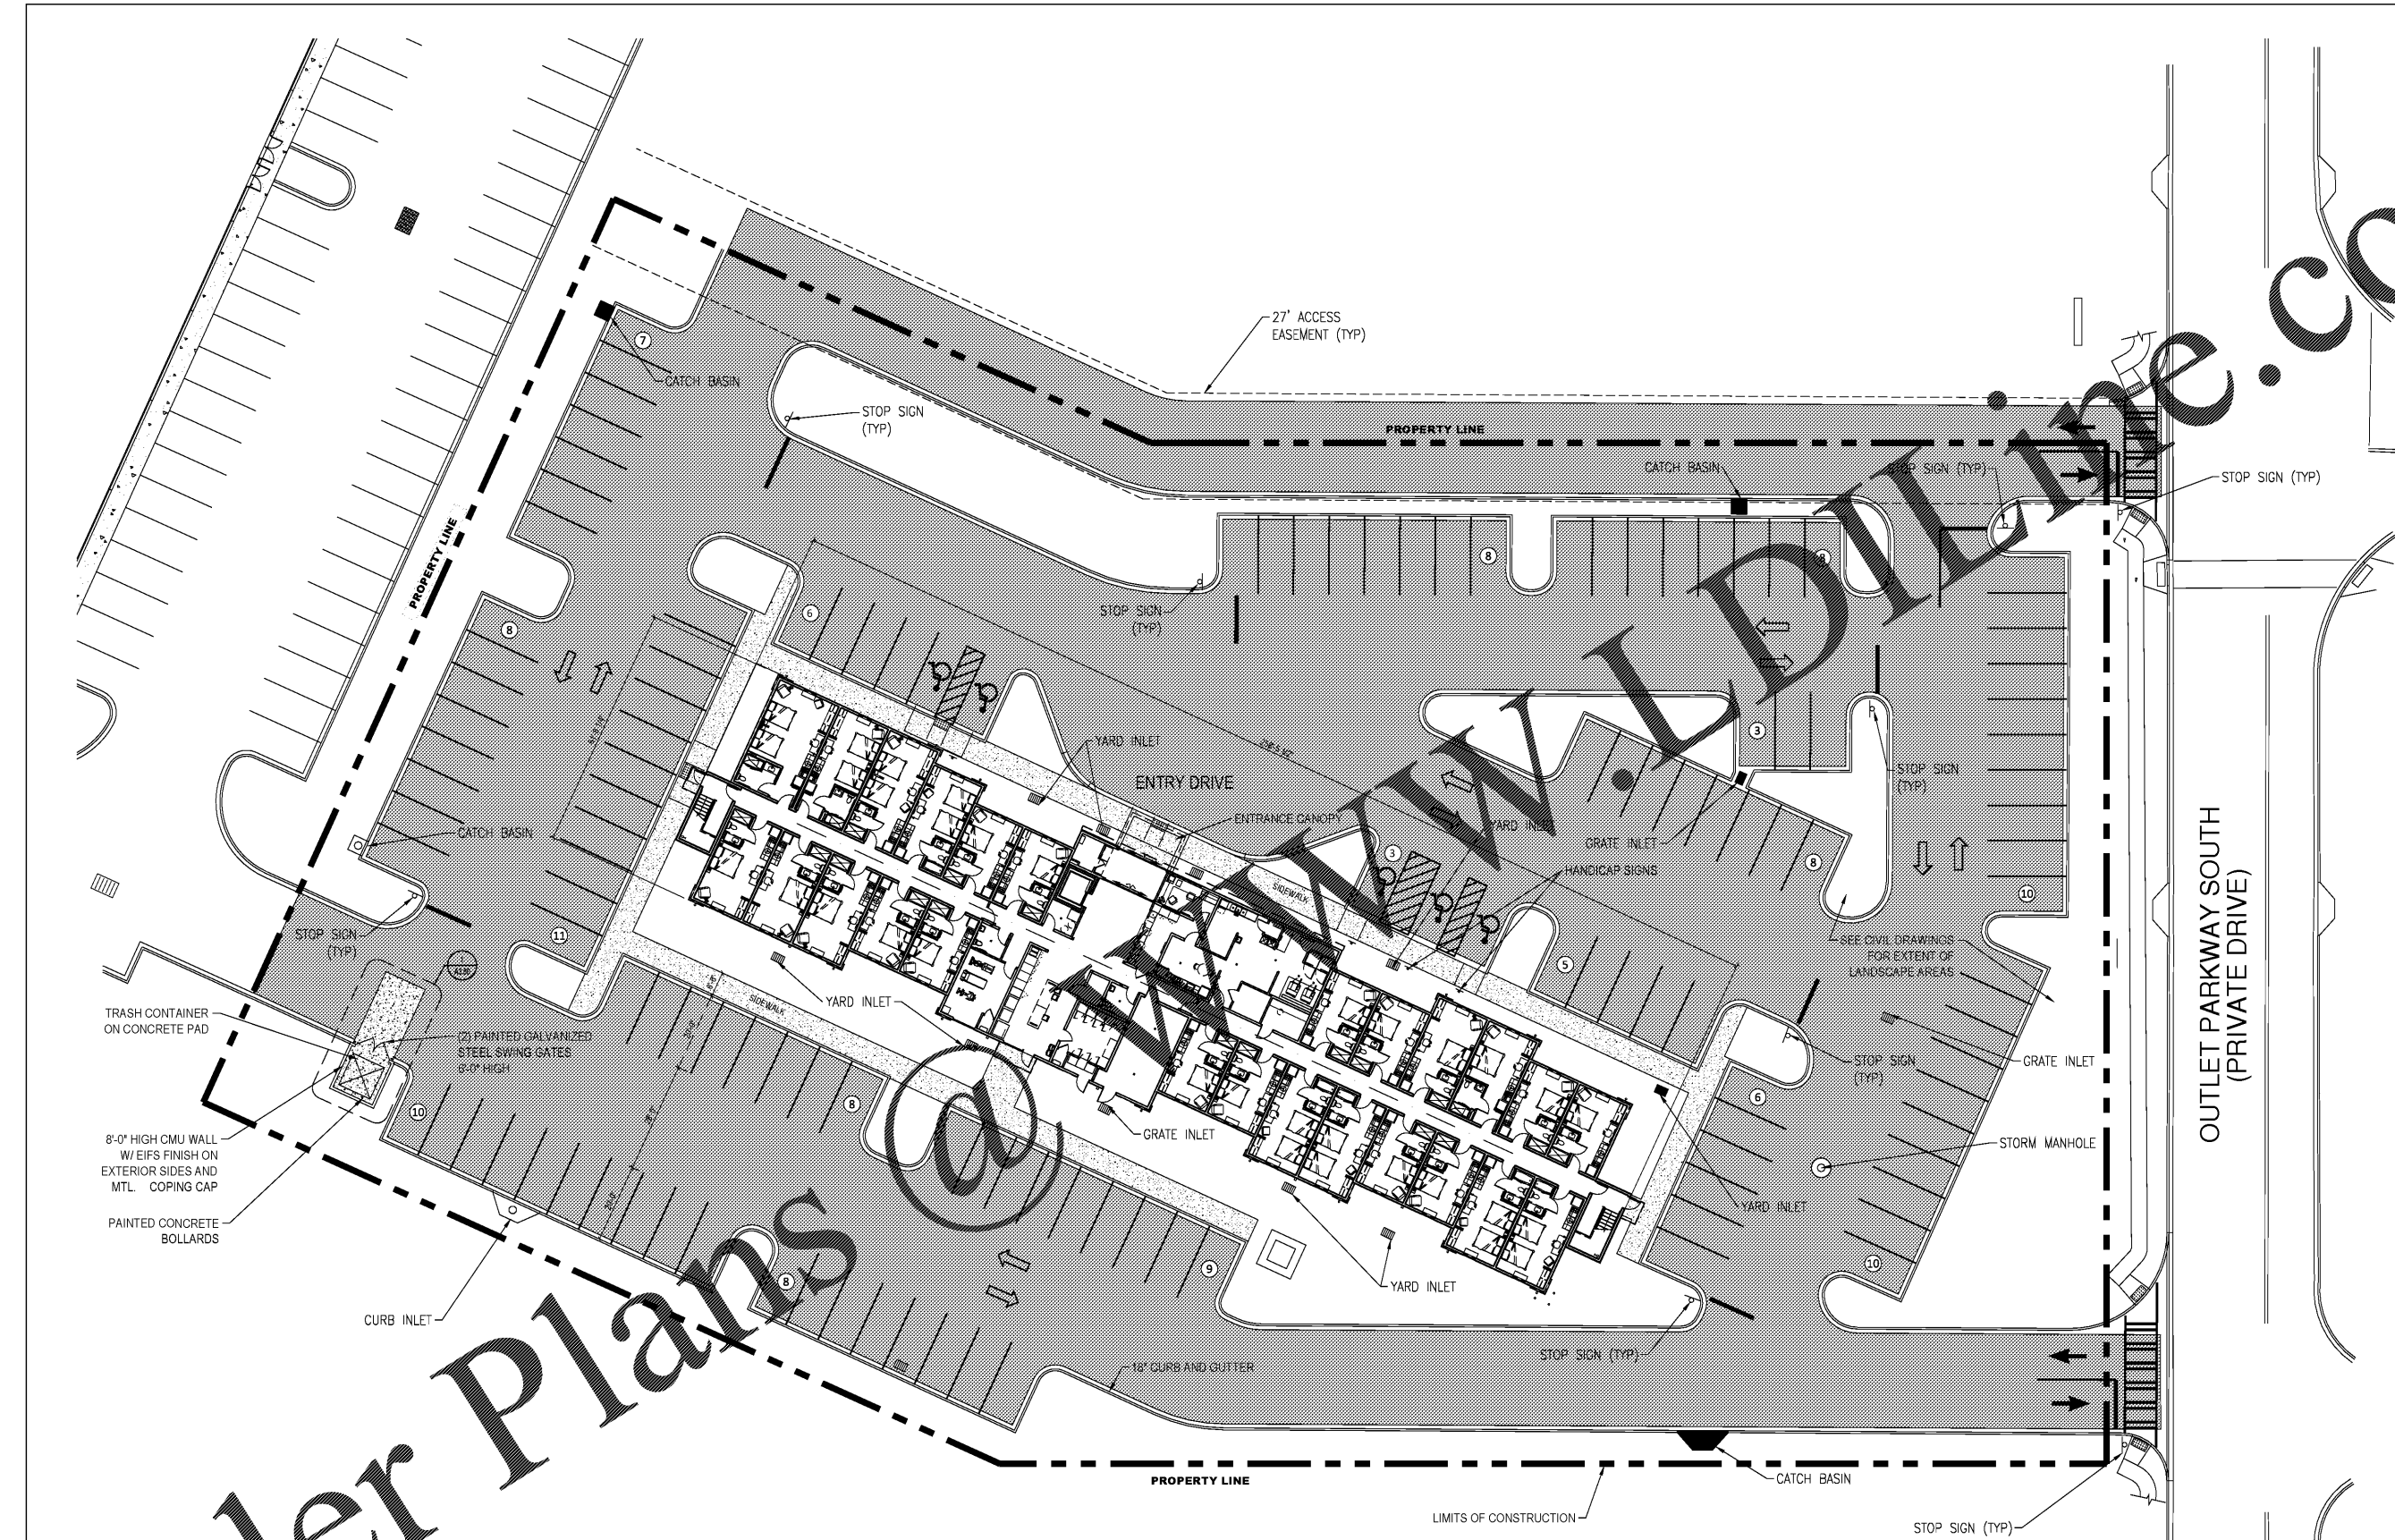

EXTENDED STAY AMERICA
 COMMISSION NO: 18-274-G
 DRAWING NO:
 POOLER, GA

ISSUED FOR CONSTRUCTION
SITE PLAN
A1.00

SITE AREA - 114,966 SF / 2.64 ACRES
128 PARKING SPACES

1 SITE PLAN
 Scale: 1/16"=1'-0"

Order Plans @ www.orderplans.com

www.orderplans.com