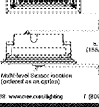

CONSTRUCTION & MATERIALS

ELECTRICAL SYSTEM

Symbol	Qty	Label
	24	C