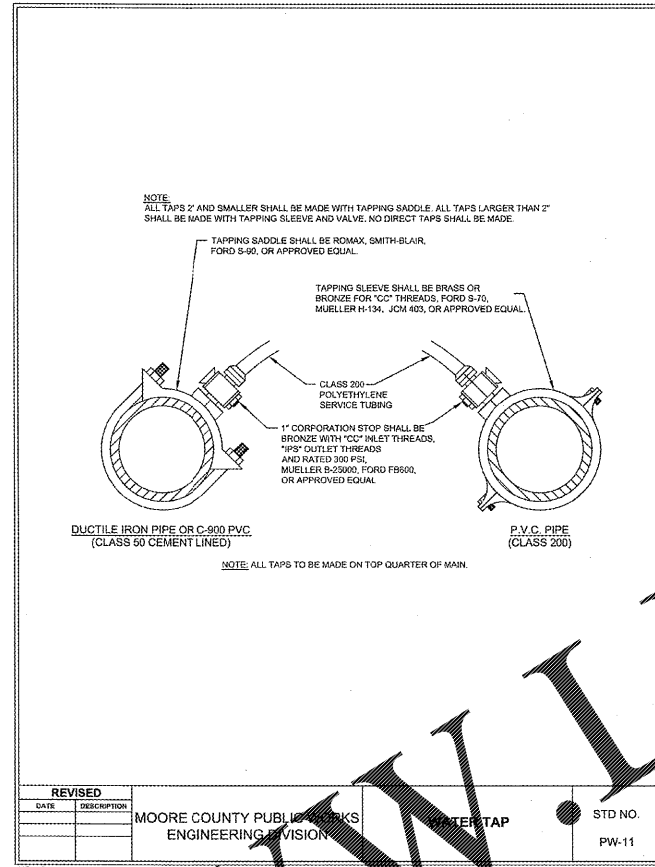

Order Plans @ WWW.LDMLINC.COM

WATER TAP DETAIL
N.T.S. 4 US2