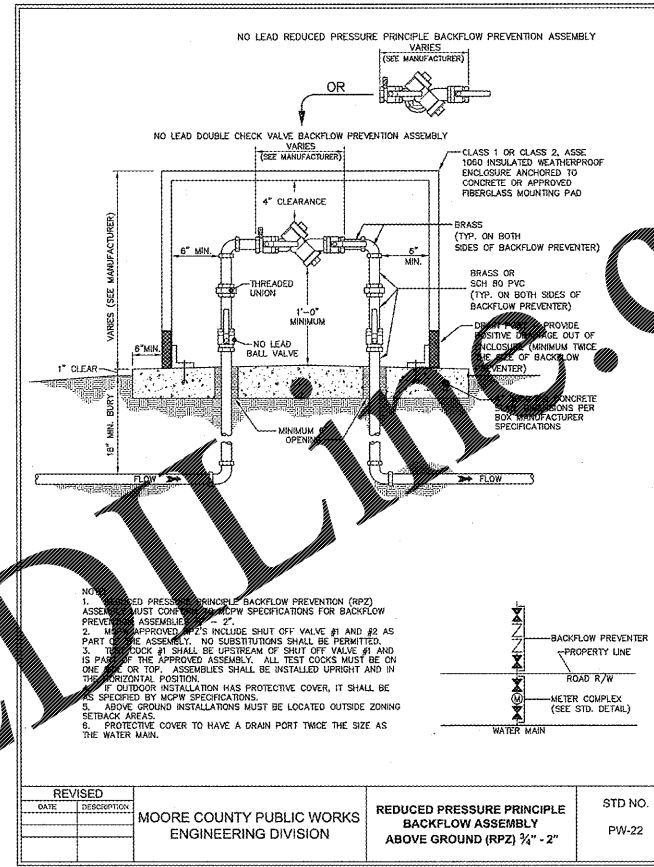

RPZ BACKFLOW PREVENTER DETAIL
N.T.S. 3 US2