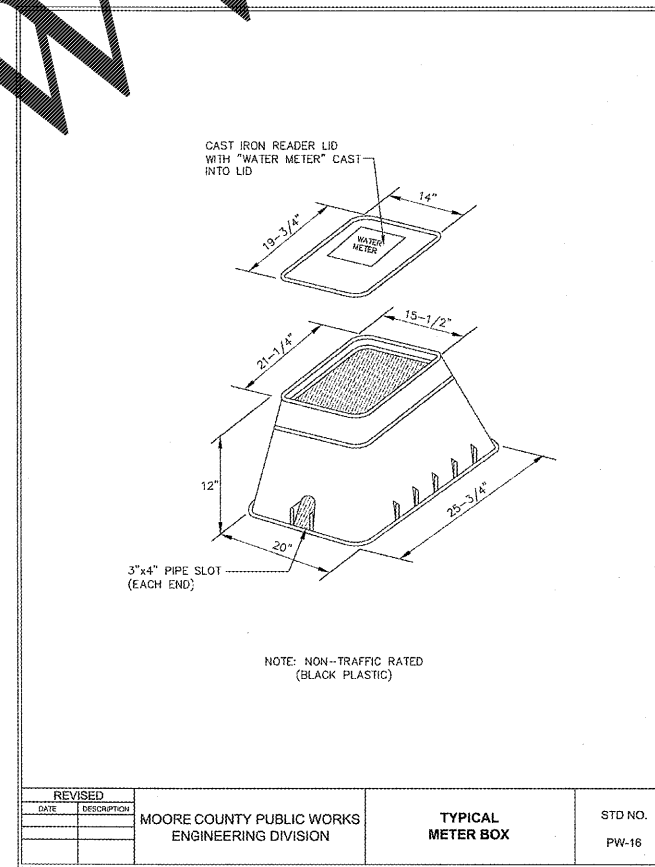

WATER METER BOX DETAIL
N.T.S. 2 US2