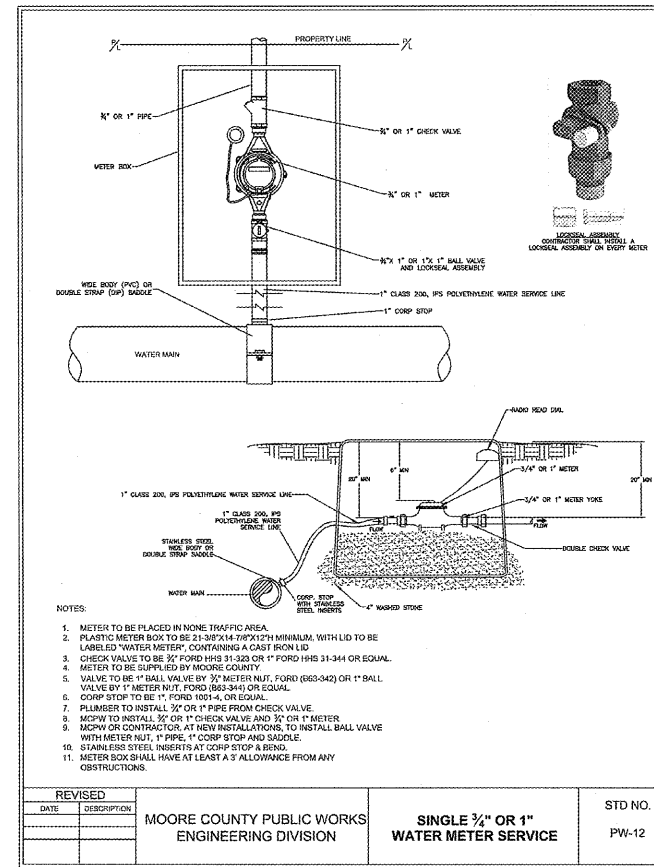

WATER METER SERVICE DETAIL
N.T.S. 1 US2

LDMLINC
LDMLINC, Inc.
1736 East Sunshine, Suite 417
Springfield, Missouri 65804
Phone: 417.862.3265
Fax: 417.862.3265
www.ldmlinc.com

CRAIG A. SCHNEIDER, AIA
ARCHITECT

PROJECT: NEW O'REILLY AUTO PARTS STORE
NEW STATE HWY 211
SEVEN LAKES, NC

O'Reilly AUTO PARTS
CORPORATE OFFICES
233 SOUTH PATTERSON
SPRINGFIELD, MISSOURI 65802
(417) 862-2674 TELEPHONE

COMM # 4155
DATE: 8-8-18
REVISION
DATE: