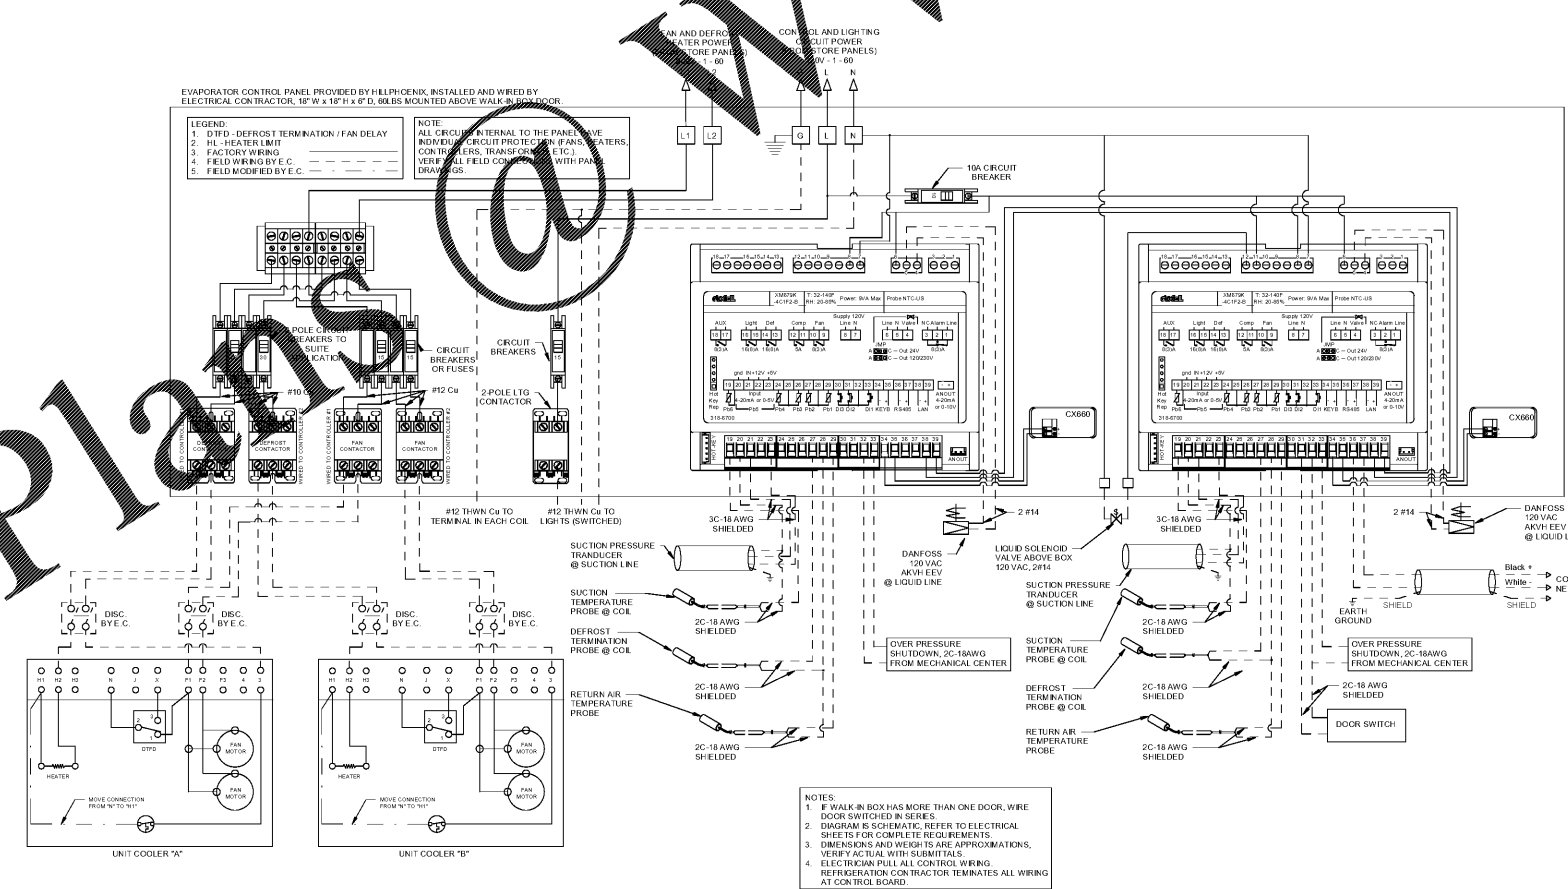

REFRIG - CASE CONTROLLER WIRING DIAGRAM (LOW TEMP ELECTRIC DEFROST, BOX W/  
ONE COIL)  
SCALE: N.T.S.

REFRIG - CASE CONTROLLER WIRING DIAGRAM (LOW TEMP ELECTRIC DEFROST, BOX W/  
TWO COILS)  
SCALE: N.T.S.

PLOT DATE:  
August 21 2018

No.	Description	Date

STORE NUMBER  
**1687**  
Tattersall Park  
US 280 & Highway 19  
Hoover  
Shelby Co., AL

**48.10**  
V1814.2018  
SIENNA LITE

CASE  
CONTROLLER  
DETAILS (LOW  
TEMP BOXES)