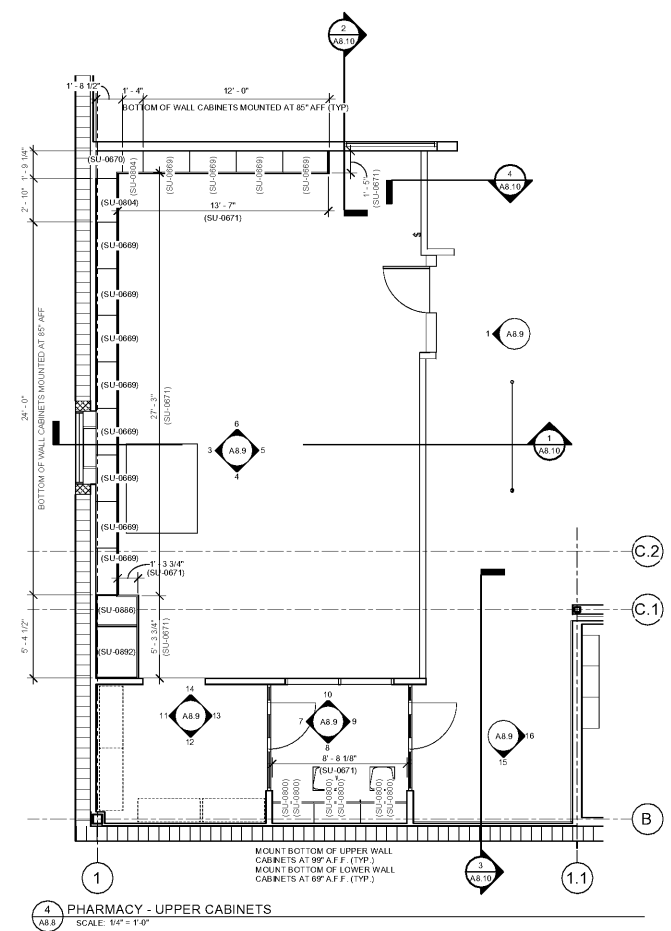

PUBLIX CABINET SHOP (PHARMACY)

Count	SU Number	Model
1	SU-0004	FINISH PANEL
1	SU-0162	COUNTER TOP
2	SU-0210M	MOBILE 3 DRAWER
7	SU-0210M	MOBILE CPU
6	SU-0210M	MOBILE CPU
1	SU-0210M	MOBILE CPU
1	SU-0220M	MOBILE PRINTER
1	SU-0234	LOCKABLE CABINET OR RIGHT
1	SU-0235	LOCKABLE CABINET OR LEFT
2	SU-0236M	KX ADA 4 DRAWER
2	SU-0278	COUNTER TOP
12	SU-0660	UPPER CABINET
1	SU-0670	UPPER CORNER
6	SU-0671	UPPER TRIM
1	SU-0700M	MOBILE REGISTER PRINTER ADA CABINET
1	SU-0700M	DRAWER W/PULLOUT
1	SU-0700M	ADA CASH REGISTER
6	SU-0660	UPPER CABINET
2	SU-0664	UPPER CABINET
1	SU-0684	LADDER CABINET
1	SU-0686	STORAGE ABOVE LADDER
1	SU-0691	FALL REFURG. CABINET
1	SU-0692	STORAGE OVER REFURG. CABINET
1	SU-0695	BASE CABINET
1	SU-1033M	SKELETON CABINET
3	SU-1034M	SKELETON CABINET
3	SU-1035M	SKELETON CABINET
2	SU-1036M	SKELETON CABINET
2	SU-1037M	SKELETON CABINET
2	SU-1038M	SKELETON CABINET