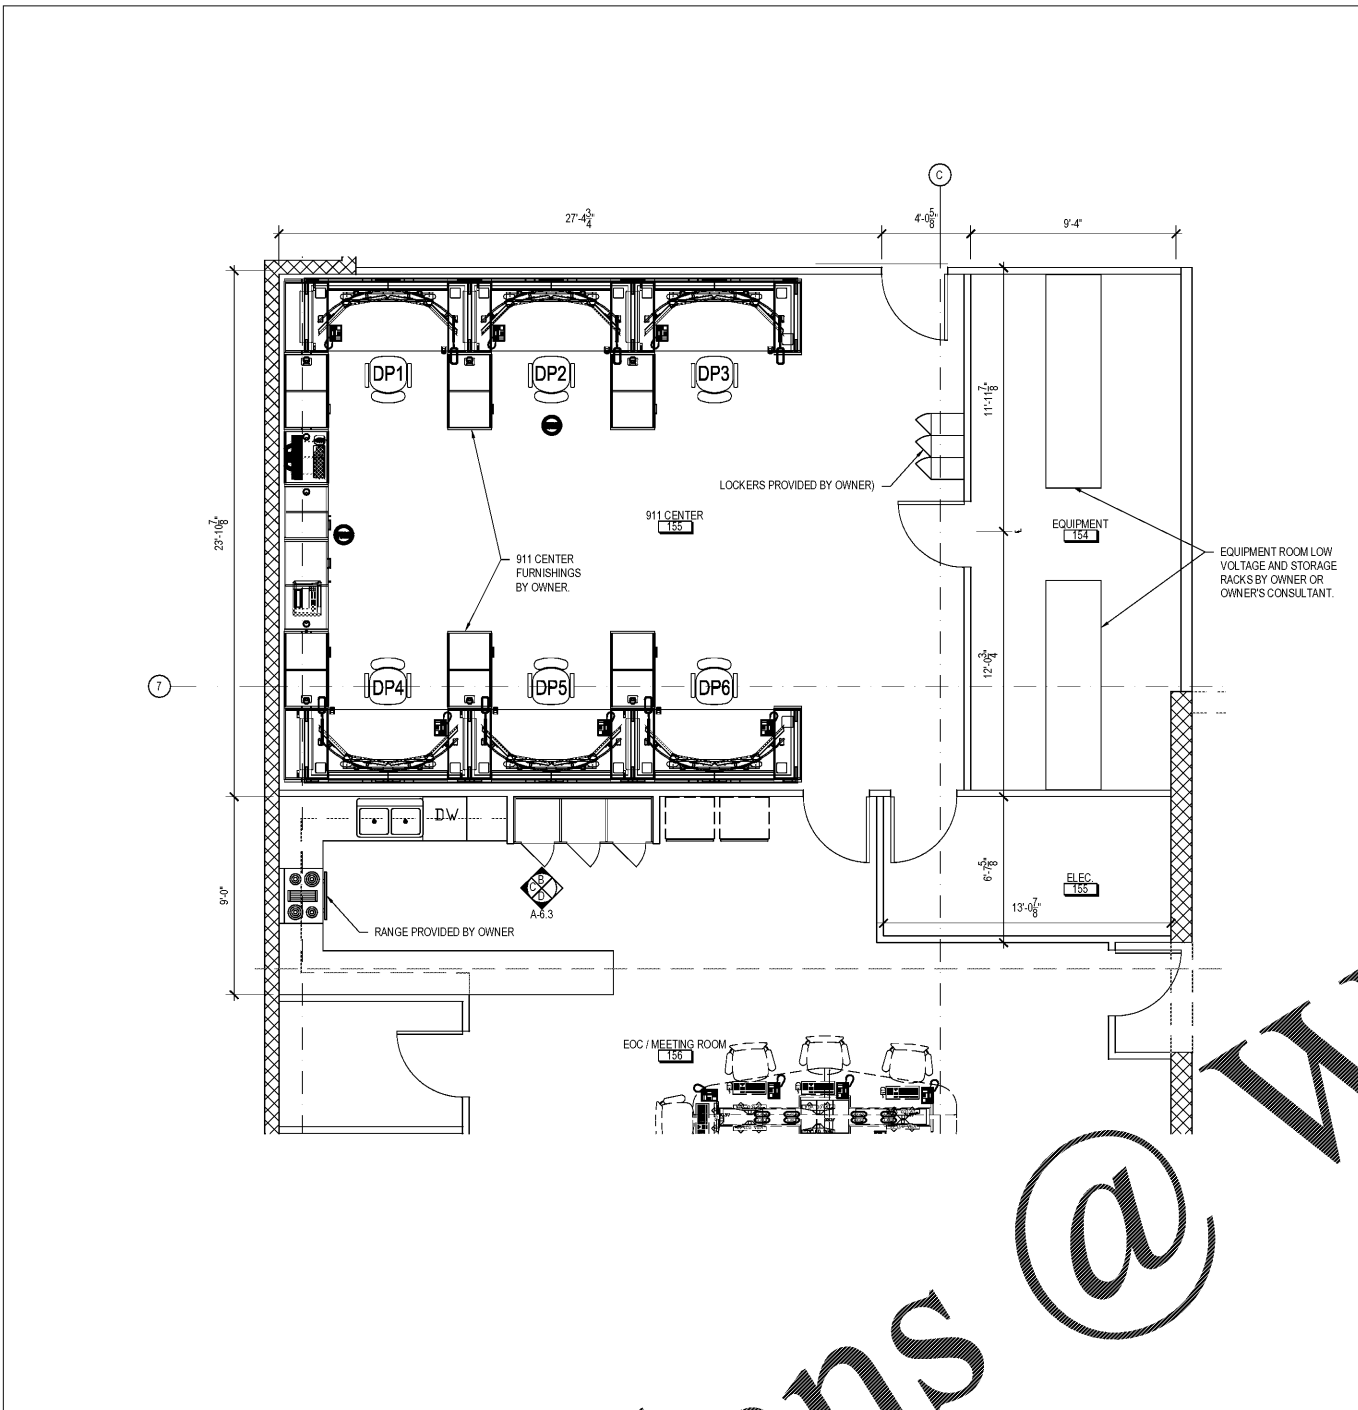

4.19.2017

PROJECT NO.:

SHEET NO.:

1517

A-6.3

Copyright © 2017
R Design Works

A 1/4" 1'-0" ENLARGED FLOOR PLAN

B 1/4" 1'-0" EOC KITCHENETTE ELEVATION

C 1/4" 1'-0" EOC KITCHENETTE ELEVATION

D 1/4" 1'-0" EOC KITCHENETTE ELEVATION

G 1/4" 1'-0" WOMEN'S RESTROOM #147

H 1/4" 1'-0" WOMEN'S RESTROOM #147

J 1/4" 1'-0" SHOWER #149 ELEVATION

K 1/4" 1'-0" SHOWER #149 ELEVATION