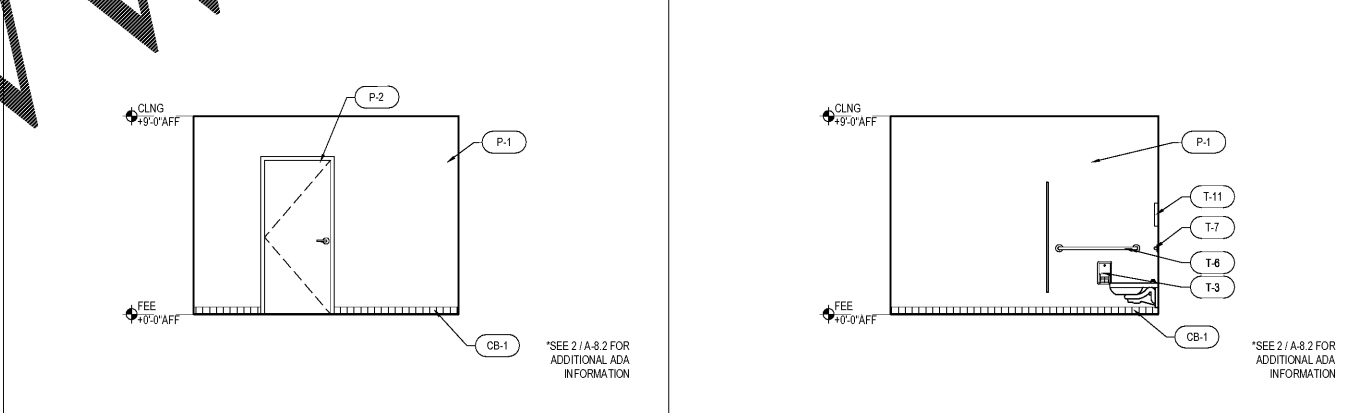

D 1/4" 1'-0" EOC KITCHENETTE ELEVATION