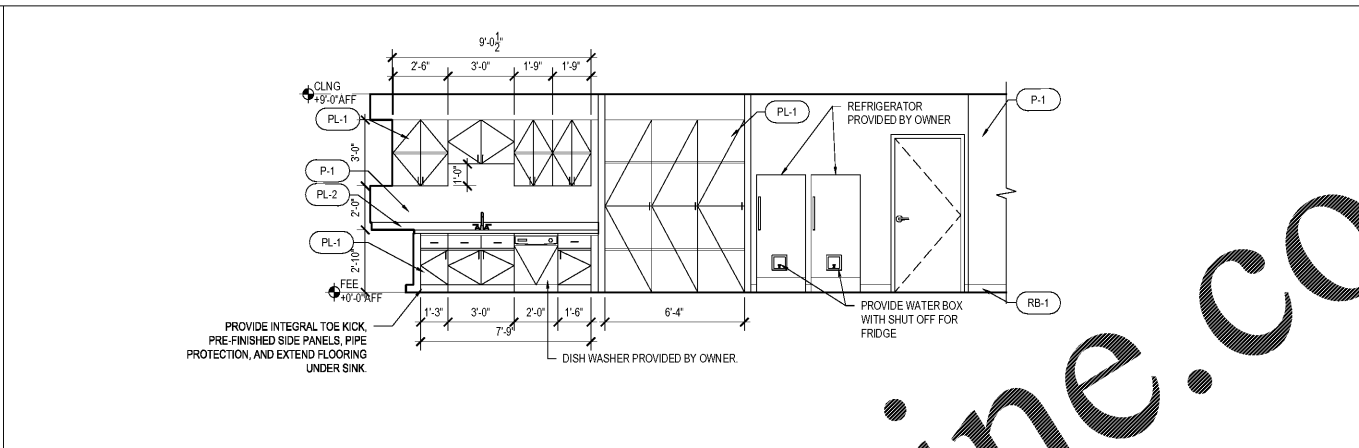

4.19.2017

PROJECT NO.:

SHEET NO.:

1517

A-6.3

Copyright © 2017
R Design Works

A 1/4" 1'-0" ENLARGED FLOOR PLAN

B 1/4" 1'-0" EOC KITCHENETTE ELEVATION