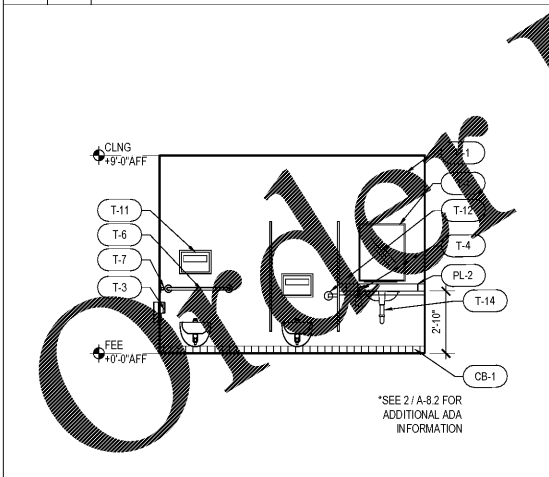

4.19.2017

PROJECT NO.:

SHEET NO.:

1517

A-6.3

Copyright © 2017
R Design Works

A 1/4" 1'-0" ENLARGED FLOOR PLAN

B 1/4" 1'-0" EOC KITCHENETTE ELEVATION

C 1/4" 1'-0" EOC KITCHENETTE ELEVATION

D 1/4" 1'-0" EOC KITCHENETTE ELEVATION

G 1/4" 1'-0" WOMEN'S RESTROOM #147

H 1/4" 1'-0" WOMEN'S RESTROOM #147

J 1/4" 1'-0" SHOWER #149 ELEVATION

K 1/4" 1'-0" SHOWER #149 ELEVATION

L 1/4" 1'-0" SHOWER #149 ELEVATION

Order Plans @ WWW.LDLine.com