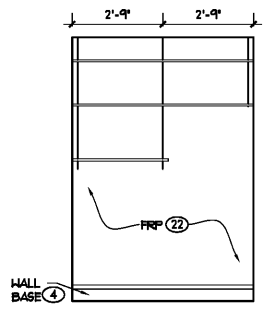

SWA-6

OF: 6

A INTERIOR ELEVATION
SCALE: 3/8" = 1'-0"

B INTERIOR ELEVATION
SCALE: 3/8" = 1'-0"

C INTERIOR ELEVATION
SCALE: 3/8" = 1'-0"

D INTERIOR ELEVATION
SCALE: 3/8" = 1'-0"

E INTERIOR ELEVATION
SCALE: 3/8" = 1'-0"

G INTERIOR ELEVATION
SCALE: 3/8" = 1'-0"

H INTERIOR ELEVATION
SCALE: 3/8" = 1'-0"

J INTERIOR ELEVATION
SCALE: 3/8" = 1'-0"

K INTERIOR ELEVATION
SCALE: 3/8" = 1'-0"

Order Plans

WWW.DIline.com