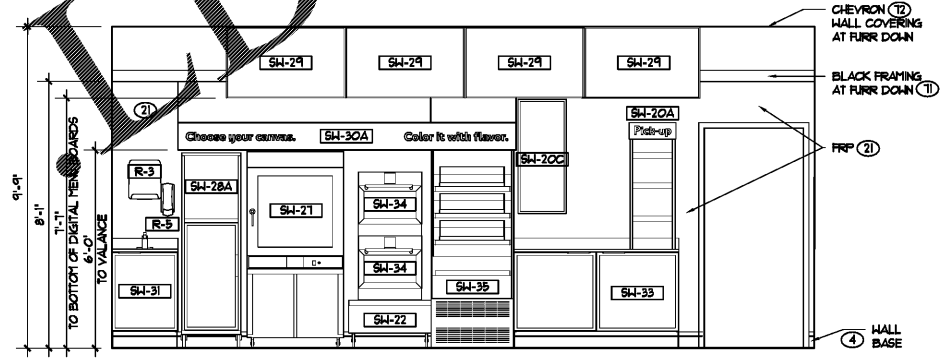

SWA-6

OF: 6

A INTERIOR ELEVATION
SCALE: 3/8" = 1'-0"

B INTERIOR ELEVATION
SCALE: 3/8" = 1'-0"

C INTERIOR ELEVATION
SCALE: 3/8" = 1'-0"

D INTERIOR ELEVATION
SCALE: 3/8" = 1'-0"

E INTERIOR ELEVATION
SCALE: 3/8" = 1'-0"

G INTERIOR ELEVATION
SCALE: 3/8" = 1'-0"

H INTERIOR ELEVATION
SCALE: 3/8" = 1'-0"

J INTERIOR ELEVATION
SCALE: 3/8" = 1'-0"

K INTERIOR ELEVATION
SCALE: 3/8" = 1'-0"

Order Plans

WWW.DIline.com