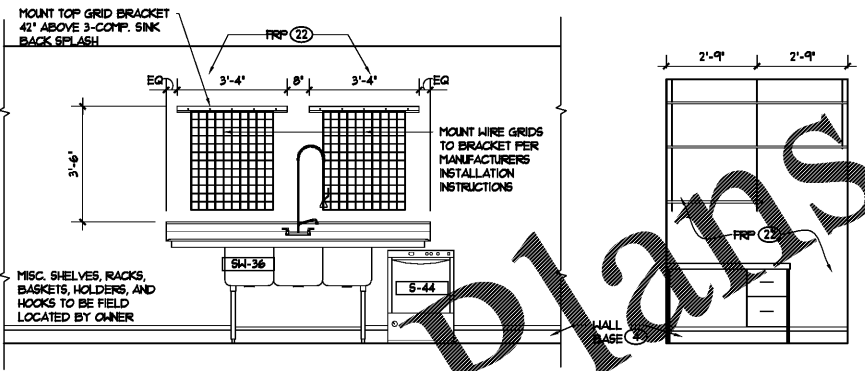

SWA-6

OF: 6

A INTERIOR ELEVATION
SCALE: 3/8" = 1'-0"

B INTERIOR ELEVATION
SCALE: 3/8" = 1'-0"

C INTERIOR ELEVATION
SCALE: 3/8" = 1'-0"

D INTERIOR ELEVATION
SCALE: 3/8" = 1'-0"

E INTERIOR ELEVATION
SCALE: 3/8" = 1'-0"

G INTERIOR ELEVATION
SCALE: 3/8" = 1'-0"

H INTERIOR ELEVATION
SCALE: 3/8" = 1'-0"

J INTERIOR ELEVATION
SCALE: 3/8" = 1'-0"

K INTERIOR ELEVATION
SCALE: 3/8" = 1'-0"

Order Plans

WWW.DIline.com