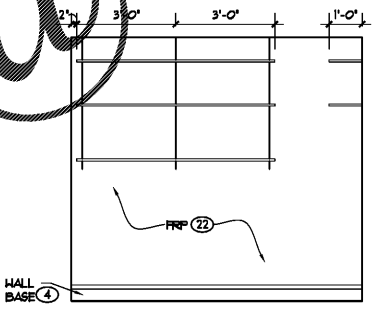

SWA-6

OF: 6

A INTERIOR ELEVATION
SCALE: 3/8" = 1'-0"

B INTERIOR ELEVATION
SCALE: 3/8" = 1'-0"

C INTERIOR ELEVATION
SCALE: 3/8" = 1'-0"

D INTERIOR ELEVATION
SCALE: 3/8" = 1'-0"

E INTERIOR ELEVATION
SCALE: 3/8" = 1'-0"

G INTERIOR ELEVATION
SCALE: 3/8" = 1'-0"

H INTERIOR ELEVATION
SCALE: 3/8" = 1'-0"

J INTERIOR ELEVATION
SCALE: 3/8" = 1'-0"

K INTERIOR ELEVATION
SCALE: 3/8" = 1'-0"

Order Plans

WWW.DIline.com