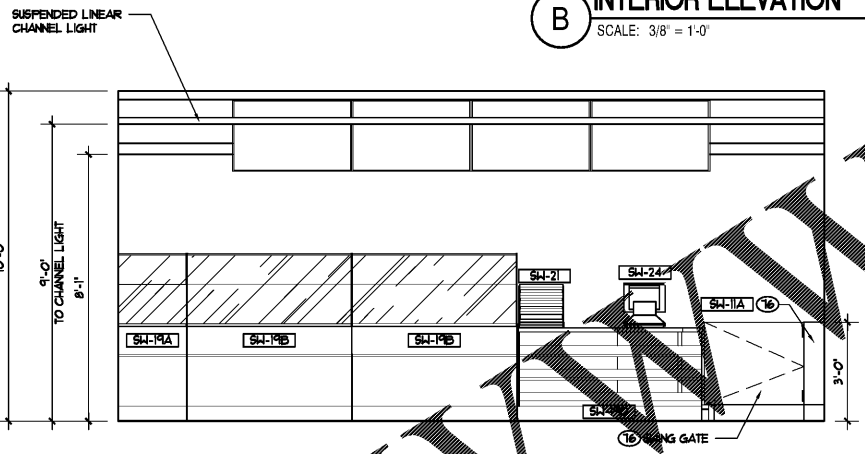

SWA-6

OF: 6

A INTERIOR ELEVATION
SCALE: 3/8" = 1'-0"

B INTERIOR ELEVATION
SCALE: 3/8" = 1'-0"

C INTERIOR ELEVATION
SCALE: 3/8" = 1'-0"

D INTERIOR ELEVATION
SCALE: 3/8" = 1'-0"

E INTERIOR ELEVATION
SCALE: 3/8" = 1'-0"

G INTERIOR ELEVATION
SCALE: 3/8" = 1'-0"

H INTERIOR ELEVATION
SCALE: 3/8" = 1'-0"

J INTERIOR ELEVATION
SCALE: 3/8" = 1'-0"

K INTERIOR ELEVATION
SCALE: 3/8" = 1'-0"

Order Plans

WWW.DIline.com