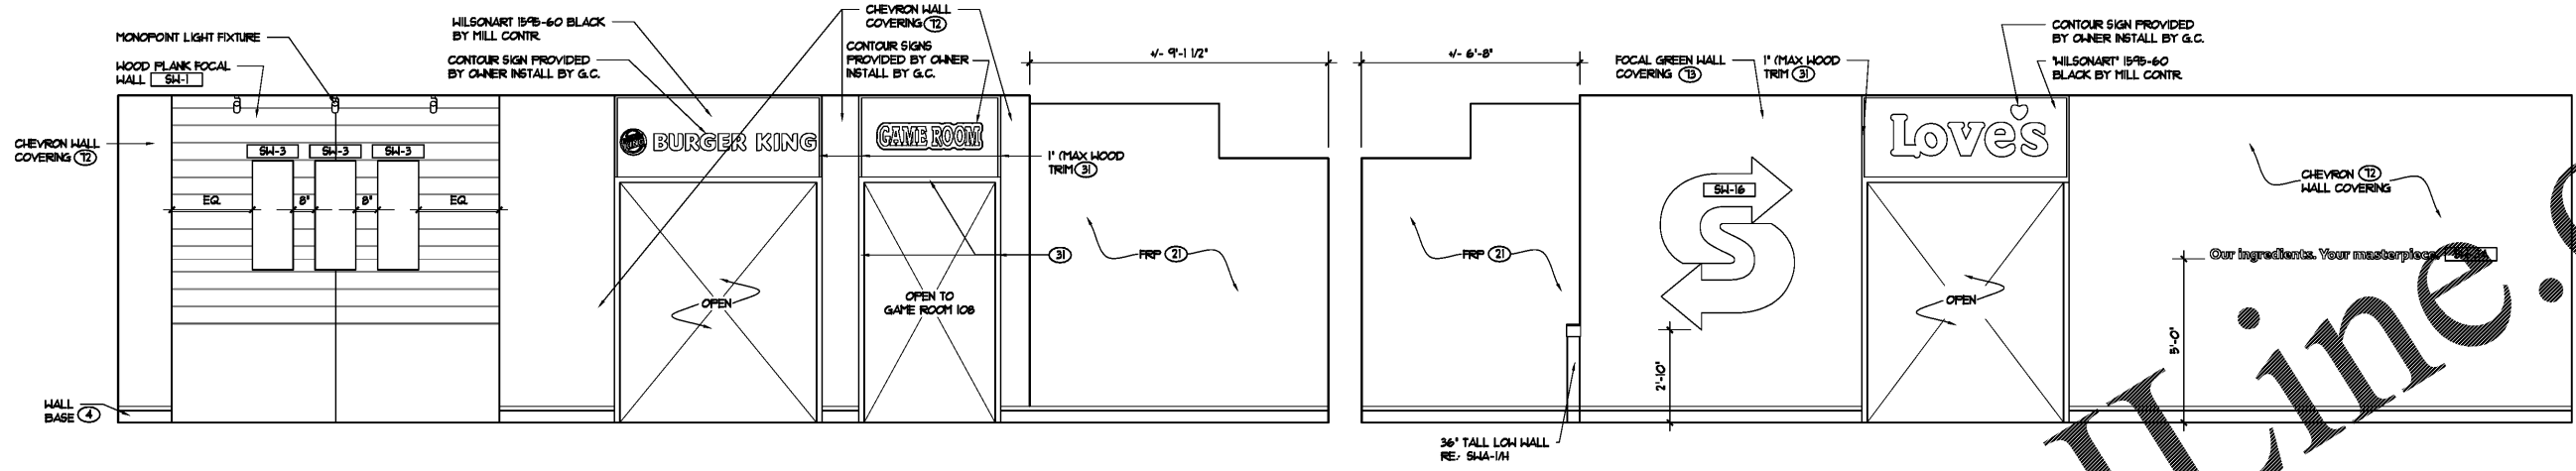

SWA-6

OF: 6

A INTERIOR ELEVATION
SCALE: 3/8" = 1'-0"

B INTERIOR ELEVATION
SCALE: 3/8" = 1'-0"

C INTERIOR ELEVATION
SCALE: 3/8" = 1'-0"

D INTERIOR ELEVATION
SCALE: 3/8" = 1'-0"

E INTERIOR ELEVATION
SCALE: 3/8" = 1'-0"

G INTERIOR ELEVATION
SCALE: 3/8" = 1'-0"

H INTERIOR ELEVATION
SCALE: 3/8" = 1'-0"

J INTERIOR ELEVATION
SCALE: 3/8" = 1'-0"

K INTERIOR ELEVATION
SCALE: 3/8" = 1'-0"

Order Plans

WWW.DIline.com