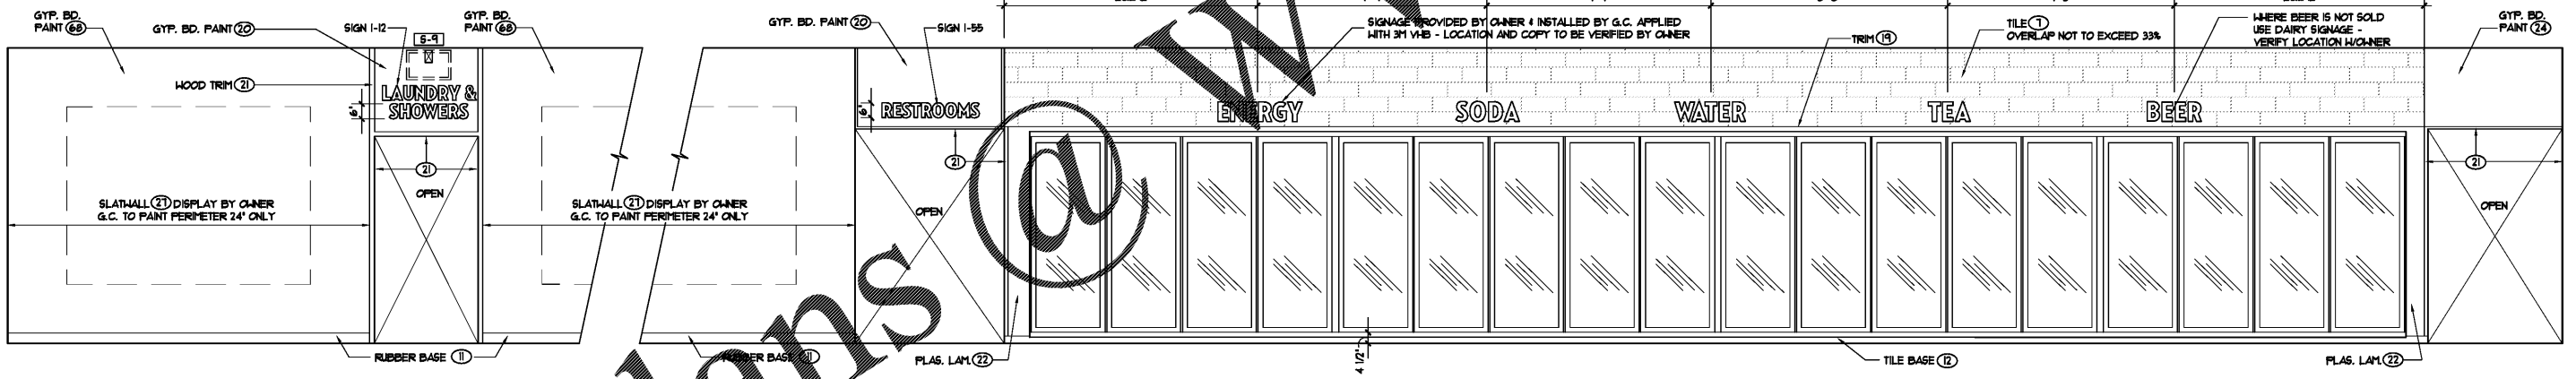

**A** INTERIOR ELEVATION  
SCALE: 3/8" = 1'-0"

**G** INTERIOR ELEVATION SCALE: 3/8" = 1'-0"  
**H** INTERIOR ELEVATION SCALE: 3/8" = 1'-0"

**B** INTERIOR ELEVATION  
SCALE: 3/8" = 1'-0"

**C** INTERIOR ELEVATION  
SCALE: 3/8" = 1'-0"

**D** INTERIOR ELEVATION  
SCALE: 3/8" = 1'-0"

**E** INTERIOR ELEVATION  
SCALE: 3/8" = 1'-0"

Pascal Aughtry & Associates, PC

405.463.3494  
Fax 405.463.3493  
837 East Bolton Road  
Oklahoma City, OK 73114  
pascal@pcan.com

A NEW TRAVEL STOP  
STORE NO. 735  
CALHOUN, GA

Revisions:	
No.	Date

Project No.: LVS18735  
Date: 05-22-18  
Sheet No.:

**A-23**