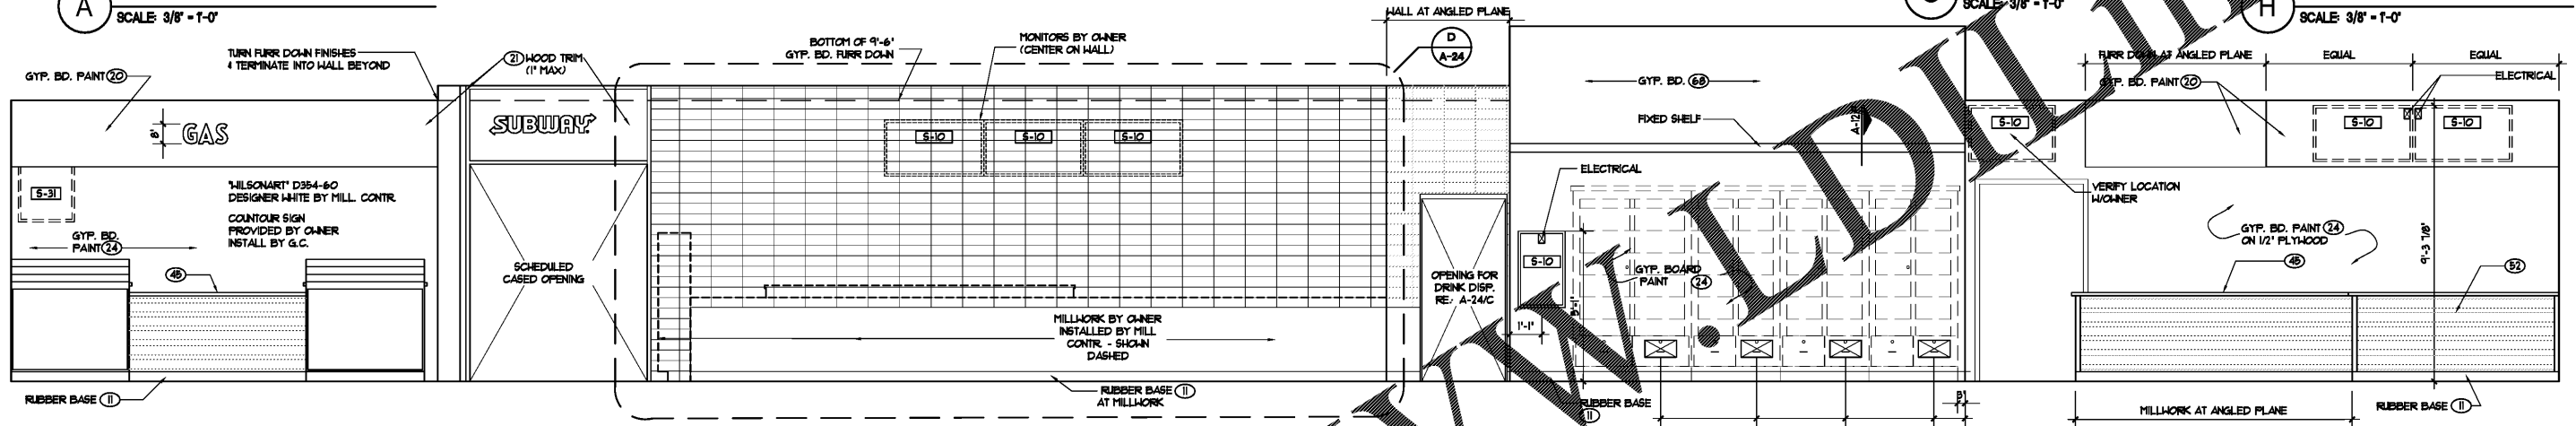

**A** INTERIOR ELEVATION  
SCALE: 3/8" = 1'-0"

**G** INTERIOR ELEVATION SCALE: 3/8" = 1'-0"  
**H** INTERIOR ELEVATION SCALE: 3/8" = 1'-0"

**B** INTERIOR ELEVATION  
SCALE: 3/8" = 1'-0"

**C** INTERIOR ELEVATION  
SCALE: 3/8" = 1'-0"

**D** INTERIOR ELEVATION  
SCALE: 3/8" = 1'-0"

**E** INTERIOR ELEVATION  
SCALE: 3/8" = 1'-0"

Pascal Aughtry & Associates, PC

405.463.3494  
Fax 405.463.3493  
837 East Bolton Road  
Oklahoma City, OK 73114  
pascal@pcan.com

A NEW TRAVEL STOP  
STORE NO. 735  
CALHOUN, GA

Revisions:	
No.	Date

Project No.: LVS18735  
Date: 05-22-18  
Sheet No.:

**A-23**