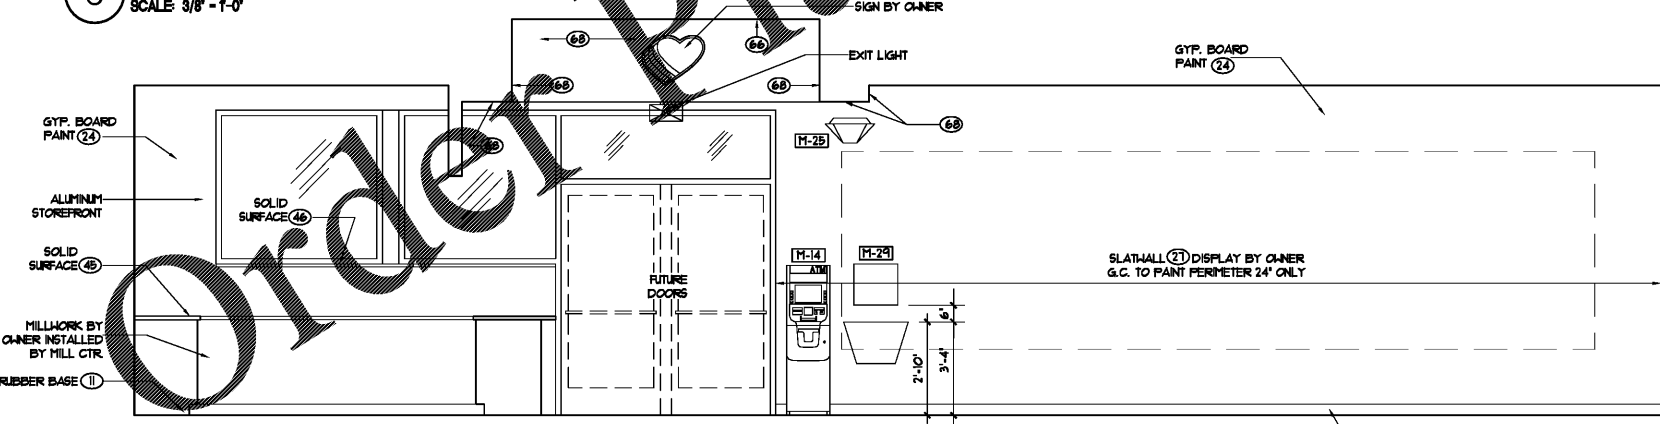

**A** INTERIOR ELEVATION  
SCALE: 3/8" = 1'-0"

**G** INTERIOR ELEVATION SCALE: 3/8" = 1'-0"  
**H** INTERIOR ELEVATION SCALE: 3/8" = 1'-0"

**B** INTERIOR ELEVATION  
SCALE: 3/8" = 1'-0"

**C** INTERIOR ELEVATION  
SCALE: 3/8" = 1'-0"

**D** INTERIOR ELEVATION  
SCALE: 3/8" = 1'-0"

**E** INTERIOR ELEVATION  
SCALE: 3/8" = 1'-0"

Pascal Aughtry & Associates, PC

405.463.3494  
Fax 405.463.3493  
837 East Bolton Road  
Oklahoma City, OK 73114  
pascal@pcan.com

A NEW TRAVEL STOP  
STORE NO. 735  
CALHOUN, GA

Revisions:	
No.	Date

Project No.: LVS18735  
Date: 05-22-18  
Sheet No.:

**A-23**