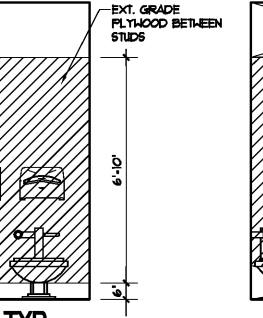

A MEN'S RESTROOM
SCALE 3/8" = 1'-0"

B MEN'S RESTROOM
SCALE 3/8" = 1'-0"

C MEN'S RESTROOM
SCALE 3/8" = 1'-0"

D MEN'S RESTROOM
SCALE 3/8" = 1'-0"

E MEN'S RESTROOM
SCALE 3/8" = 1'-0"

F WOMEN'S RESTROOM
SCALE 3/8" = 1'-0"

G WOMEN'S RESTROOM
SCALE 3/8" = 1'-0"

H WOMEN'S RESTROOM
SCALE 3/8" = 1'-0"

J WOMEN'S RESTROOM
SCALE 3/8" = 1'-0"

K WOMEN'S RESTROOM
SCALE 3/8" = 1'-0"

L SHOWER
SCALE 3/8" = 1'-0"

M SHOWER
SCALE 3/8" = 1'-0"

M.1 SHOWER
SCALE 3/8" = 1'-0"

N SHOWER
SCALE 3/8" = 1'-0"

P SHOWER
SCALE 3/8" = 1'-0"

Q SHOWER
SCALE 3/8" = 1'-0"

R TYP. H.C. STALL
SCALE 3/8" = 1'-0"

S TYP. H.C. STALL
SCALE 3/8" = 1'-0"

T TYP. TOILET STALL
SCALE 3/8" = 1'-0"

U TYP. TOILET STALL
SCALE 3/8" = 1'-0"

V TYP. TOILET STALL
SCALE 3/8" = 1'-0"

Pascal Aughtry & Associates, PC

405.463.3494
Fax 405.463.3493
837 East Briston Road
Oklahoma City, OK 73114
pascal@pcarh.com

A NEW TRAVEL STOP
STORE NO. 735
CALHOUN, GA