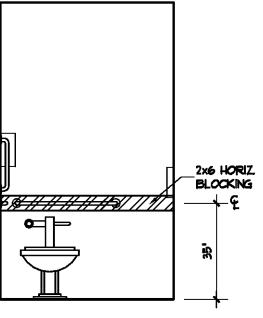

A MEN'S RESTROOM
SCALE 3/8" = 1'-0"

B MEN'S RESTROOM
SCALE 3/8" = 1'-0"

C MEN'S RESTROOM
SCALE 3/8" = 1'-0"

D MEN'S RESTROOM
SCALE 3/8" = 1'-0"

E MEN'S RESTROOM
SCALE 3/8" = 1'-0"

F WOMEN'S RESTROOM
SCALE 3/8" = 1'-0"

G WOMEN'S RESTROOM
SCALE 3/8" = 1'-0"

H WOMEN'S RESTROOM
SCALE 3/8" = 1'-0"

J WOMEN'S RESTROOM
SCALE 3/8" = 1'-0"

K WOMEN'S RESTROOM
SCALE 3/8" = 1'-0"

L SHOWER
SCALE 3/8" = 1'-0"

M SHOWER
SCALE 3/8" = 1'-0"

M.1 SHOWER
SCALE 3/8" = 1'-0"

N SHOWER
SCALE 3/8" = 1'-0"

P SHOWER
SCALE 3/8" = 1'-0"

Q SHOWER
SCALE 3/8" = 1'-0"

R TYP. H.C. STALL
SCALE 3/8" = 1'-0"

S TYP. H.C. STALL
SCALE 3/8" = 1'-0"

T TYP. TOILET STALL
SCALE 3/8" = 1'-0"

U TYP. TOILET STALL
SCALE 3/8" = 1'-0"

V TYP. TOILET STALL
SCALE 3/8" = 1'-0"

Pascal Aughtry & Associates, PC

405.463.3494
Fax 405.463.3493
837 East Briston Road
Oklahoma City, OK 73114
pascal@pcarh.com

A NEW TRAVEL STOP
STORE NO. 735
CALHOUN, GA