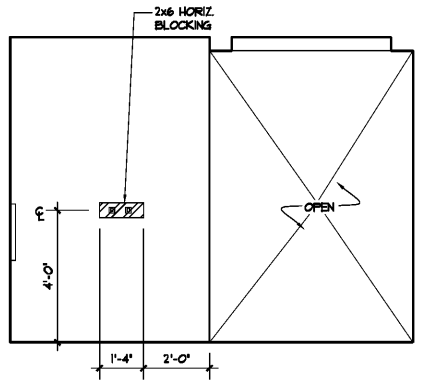

A MEN'S RESTROOM
SCALE 3/8" = 1'-0"

B MEN'S RESTROOM
SCALE 3/8" = 1'-0"

C MEN'S RESTROOM
SCALE 3/8" = 1'-0"

D MEN'S RESTROOM
SCALE 3/8" = 1'-0"

E MEN'S RESTROOM
SCALE 3/8" = 1'-0"

F WOMEN'S RESTROOM
SCALE 3/8" = 1'-0"

G WOMEN'S RESTROOM
SCALE 3/8" = 1'-0"

H WOMEN'S RESTROOM
SCALE 3/8" = 1'-0"

J WOMEN'S RESTROOM
SCALE 3/8" = 1'-0"

K WOMEN'S RESTROOM
SCALE 3/8" = 1'-0"

L SHOWER
SCALE 3/8" = 1'-0"

M SHOWER
SCALE 3/8" = 1'-0"

M.1 SHOWER
SCALE 3/8" = 1'-0"

N SHOWER
SCALE 3/8" = 1'-0"

P SHOWER
SCALE 3/8" = 1'-0"

Q SHOWER
SCALE 3/8" = 1'-0"

R TYP. H.C. STALL
SCALE 3/8" = 1'-0"

S TYP. H.C. STALL
SCALE 3/8" = 1'-0"

T TYP. TOILET STALL
SCALE 3/8" = 1'-0"

U TYP. TOILET STALL
SCALE 3/8" = 1'-0"

V TYP. TOILET STALL
SCALE 3/8" = 1'-0"

Pascal Aughtry & Associates, PC

405.463.3494
Fax 405.463.3493
837 East Briston Road
Oklahoma City, OK 73114
pascal@pcarh.com

A NEW TRAVEL STOP
STORE NO. 735
CALHOUN, GA