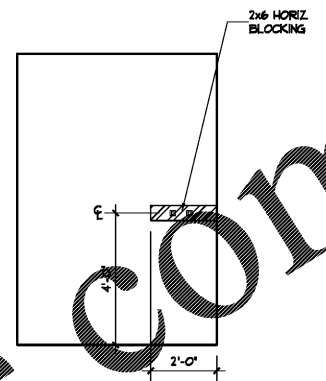

A MEN'S RESTROOM
SCALE 3/8" = 1'-0"

B MEN'S RESTROOM
SCALE 3/8" = 1'-0"

C MEN'S RESTROOM
SCALE 3/8" = 1'-0"

D MEN'S RESTROOM
SCALE 3/8" = 1'-0"

E MEN'S RESTROOM
SCALE 3/8" = 1'-0"

F WOMEN'S RESTROOM
SCALE 3/8" = 1'-0"

G WOMEN'S RESTROOM
SCALE 3/8" = 1'-0"

H WOMEN'S RESTROOM
SCALE 3/8" = 1'-0"

J WOMEN'S RESTROOM
SCALE 3/8" = 1'-0"

K WOMEN'S RESTROOM
SCALE 3/8" = 1'-0"

L SHOWER
SCALE 3/8" = 1'-0"

M SHOWER
SCALE 3/8" = 1'-0"

M.1 SHOWER
SCALE 3/8" = 1'-0"

N SHOWER
SCALE 3/8" = 1'-0"

P SHOWER
SCALE 3/8" = 1'-0"

Q SHOWER
SCALE 3/8" = 1'-0"

R TYP. H.C. STALL
SCALE 3/8" = 1'-0"

S TYP. H.C. STALL
SCALE 3/8" = 1'-0"

T TYP. TOILET STALL
SCALE 3/8" = 1'-0"

U TYP. TOILET STALL
SCALE 3/8" = 1'-0"

V TYP. TOILET STALL
SCALE 3/8" = 1'-0"

Pascal Aughtry & Associates, PC

405.463.3494
Fax 405.463.3493
837 East Briston Road
Oklahoma City, OK 73114
pascal@pcarh.com

A NEW TRAVEL STOP
STORE NO. 735
CALHOUN, GA