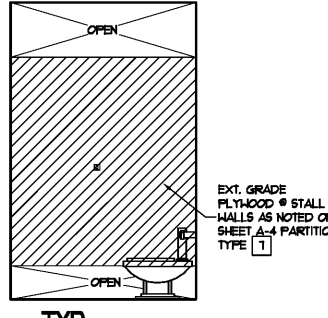

G WOMEN'S RESTROOM
SCALE 3/8" = 1'-0"

H WOMEN'S RESTROOM
SCALE 3/8" = 1'-0"

J WOMEN'S RESTROOM
SCALE 3/8" = 1'-0"

K WOMEN'S RESTROOM
SCALE 3/8" = 1'-0"

L SHOWER
SCALE 3/8" = 1'-0"

M SHOWER
SCALE 3/8" = 1'-0"

M.1 SHOWER
SCALE 3/8" = 1'-0"

N SHOWER
SCALE 3/8" = 1'-0"

P SHOWER
SCALE 3/8" = 1'-0"

Q SHOWER
SCALE 3/8" = 1'-0"

R TYP. H.C. STALL
SCALE 3/8" = 1'-0"

S TYP. H.C. STALL
SCALE 3/8" = 1'-0"

T TYP. TOILET STALL
SCALE 3/8" = 1'-0"

U TYP. TOILET STALL
SCALE 3/8" = 1'-0"

V TYP. TOILET STALL
SCALE 3/8" = 1'-0"

Pascal Aughtry & Associates, PC

405.463.3494
Fax 405.463.3493
837 East Briston Road
Oklahoma City, OK 73114
pascal@pcarh.com

A NEW TRAVEL STOP
STORE NO. 735
CALHOUN, GA