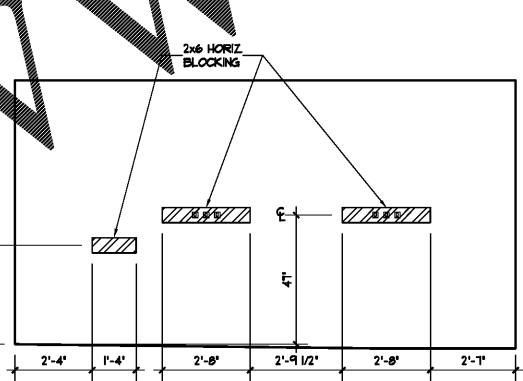

A MEN'S RESTROOM
SCALE 3/8" = 1'-0"

B MEN'S RESTROOM
SCALE 3/8" = 1'-0"

C MEN'S RESTROOM
SCALE 3/8" = 1'-0"

D MEN'S RESTROOM
SCALE 3/8" = 1'-0"

E MEN'S RESTROOM
SCALE 3/8" = 1'-0"

F WOMEN'S RESTROOM
SCALE 3/8" = 1'-0"

G WOMEN'S RESTROOM
SCALE 3/8" = 1'-0"

H WOMEN'S RESTROOM
SCALE 3/8" = 1'-0"

J WOMEN'S RESTROOM
SCALE 3/8" = 1'-0"

K WOMEN'S RESTROOM
SCALE 3/8" = 1'-0"

L SHOWER
SCALE 3/8" = 1'-0"

M SHOWER
SCALE 3/8" = 1'-0"

M.1 SHOWER
SCALE 3/8" = 1'-0"

N SHOWER
SCALE 3/8" = 1'-0"

P SHOWER
SCALE 3/8" = 1'-0"

Q SHOWER
SCALE 3/8" = 1'-0"

R TYP. H.C. STALL
SCALE 3/8" = 1'-0"

S TYP. H.C. STALL
SCALE 3/8" = 1'-0"

T TYP. TOILET STALL
SCALE 3/8" = 1'-0"

U TYP. TOILET STALL
SCALE 3/8" = 1'-0"

V TYP. TOILET STALL
SCALE 3/8" = 1'-0"

Pascal Aughtry & Associates, PC

405.463.3494
Fax 405.463.3493
837 East Briston Road
Oklahoma City, OK 73114
pascal@pcarh.com

A NEW TRAVEL STOP
STORE NO. 735
CALHOUN, GA