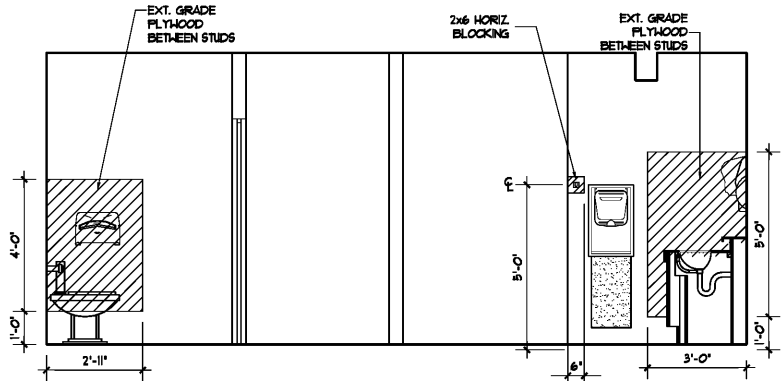

A MEN'S RESTROOM
SCALE 3/8" = 1'-0"

B MEN'S RESTROOM
SCALE 3/8" = 1'-0"

C MEN'S RESTROOM
SCALE 3/8" = 1'-0"

D MEN'S RESTROOM
SCALE 3/8" = 1'-0"

E MEN'S RESTROOM
SCALE 3/8" = 1'-0"

F WOMEN'S RESTROOM
SCALE 3/8" = 1'-0"

G WOMEN'S RESTROOM
SCALE 3/8" = 1'-0"

H WOMEN'S RESTROOM
SCALE 3/8" = 1'-0"

J WOMEN'S RESTROOM
SCALE 3/8" = 1'-0"

K WOMEN'S RESTROOM
SCALE 3/8" = 1'-0"

L SHOWER
SCALE 3/8" = 1'-0"

M SHOWER
SCALE 3/8" = 1'-0"

M.1 SHOWER
SCALE 3/8" = 1'-0"

N SHOWER
SCALE 3/8" = 1'-0"

P SHOWER
SCALE 3/8" = 1'-0"

Q SHOWER
SCALE 3/8" = 1'-0"

R TYP. H.C. STALL
SCALE 3/8" = 1'-0"

S TYP. H.C. STALL
SCALE 3/8" = 1'-0"

T TYP. TOILET STALL
SCALE 3/8" = 1'-0"

U TYP. TOILET STALL
SCALE 3/8" = 1'-0"

V TYP. TOILET STALL
SCALE 3/8" = 1'-0"

Pascal Aughtry & Associates, PC

405.463.3494
Fax 405.463.3493
837 East Briston Road
Oklahoma City, OK 73114
pascal@pcarh.com

A NEW TRAVEL STOP
STORE NO. 735
CALHOUN, GA