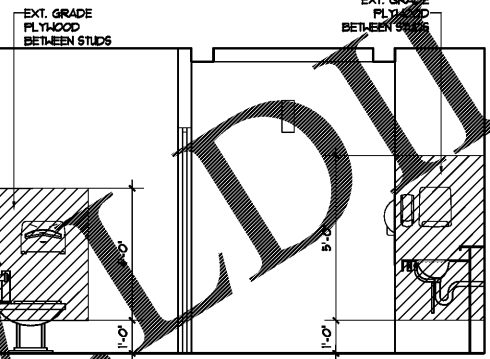

A MEN'S RESTROOM
SCALE 3/8" = 1'-0"

B MEN'S RESTROOM
SCALE 3/8" = 1'-0"

C MEN'S RESTROOM
SCALE 3/8" = 1'-0"

D MEN'S RESTROOM
SCALE 3/8" = 1'-0"

E MEN'S RESTROOM
SCALE 3/8" = 1'-0"

F WOMEN'S RESTROOM
SCALE 3/8" = 1'-0"

G WOMEN'S RESTROOM
SCALE 3/8" = 1'-0"

H WOMEN'S RESTROOM
SCALE 3/8" = 1'-0"

J WOMEN'S RESTROOM
SCALE 3/8" = 1'-0"

K WOMEN'S RESTROOM
SCALE 3/8" = 1'-0"

L SHOWER
SCALE 3/8" = 1'-0"

M SHOWER
SCALE 3/8" = 1'-0"

M.1 SHOWER
SCALE 3/8" = 1'-0"

N SHOWER
SCALE 3/8" = 1'-0"

P SHOWER
SCALE 3/8" = 1'-0"

Q SHOWER
SCALE 3/8" = 1'-0"

R TYP. H.C. STALL
SCALE 3/8" = 1'-0"

S TYP. H.C. STALL
SCALE 3/8" = 1'-0"

T TYP. TOILET STALL
SCALE 3/8" = 1'-0"

U TYP. TOILET STALL
SCALE 3/8" = 1'-0"

V TYP. TOILET STALL
SCALE 3/8" = 1'-0"

Pascal Aughtry & Associates, PC

405.463.3494
Fax 405.463.3493
837 East Briston Road
Oklahoma City, OK 73114
pascal@pcarh.com

A NEW TRAVEL STOP
STORE NO. 735
CALHOUN, GA