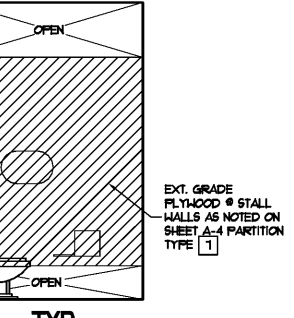

A MEN'S RESTROOM
SCALE 3/8" = 1'-0"

B MEN'S RESTROOM
SCALE 3/8" = 1'-0"

C MEN'S RESTROOM
SCALE 3/8" = 1'-0"

D MEN'S RESTROOM
SCALE 3/8" = 1'-0"

E MEN'S RESTROOM
SCALE 3/8" = 1'-0"

F WOMEN'S RESTROOM
SCALE 3/8" = 1'-0"

G WOMEN'S RESTROOM
SCALE 3/8" = 1'-0"

H WOMEN'S RESTROOM
SCALE 3/8" = 1'-0"

J WOMEN'S RESTROOM
SCALE 3/8" = 1'-0"

K WOMEN'S RESTROOM
SCALE 3/8" = 1'-0"

L SHOWER
SCALE 3/8" = 1'-0"

M SHOWER
SCALE 3/8" = 1'-0"

M.1 SHOWER
SCALE 3/8" = 1'-0"

N SHOWER
SCALE 3/8" = 1'-0"

P SHOWER
SCALE 3/8" = 1'-0"

Q SHOWER
SCALE 3/8" = 1'-0"

R TYP. H.C. STALL
SCALE 3/8" = 1'-0"

S TYP. H.C. STALL
SCALE 3/8" = 1'-0"

T TYP. TOILET STALL
SCALE 3/8" = 1'-0"

U TYP. TOILET STALL
SCALE 3/8" = 1'-0"

V TYP. TOILET STALL
SCALE 3/8" = 1'-0"

Pascal Aughtry & Associates, PC

405.463.3494
Fax 405.463.3493
837 East Briston Road
Oklahoma City, OK 73114
pascal@pcarh.com

A NEW TRAVEL STOP
STORE NO. 735
CALHOUN, GA