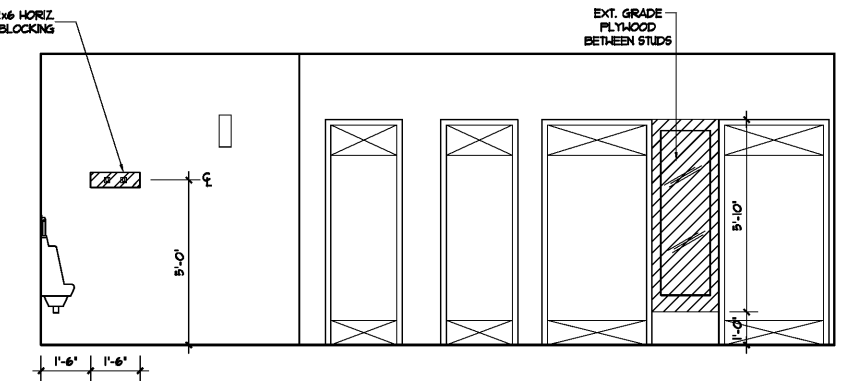

A MEN'S RESTROOM
SCALE 3/8" = 1'-0"

B MEN'S RESTROOM
SCALE 3/8" = 1'-0"

C MEN'S RESTROOM
SCALE 3/8" = 1'-0"

D MEN'S RESTROOM
SCALE 3/8" = 1'-0"

E MEN'S RESTROOM
SCALE 3/8" = 1'-0"

F WOMEN'S RESTROOM
SCALE 3/8" = 1'-0"

G WOMEN'S RESTROOM
SCALE 3/8" = 1'-0"

H WOMEN'S RESTROOM
SCALE 3/8" = 1'-0"

J WOMEN'S RESTROOM
SCALE 3/8" = 1'-0"

K WOMEN'S RESTROOM
SCALE 3/8" = 1'-0"

L SHOWER
SCALE 3/8" = 1'-0"

M SHOWER
SCALE 3/8" = 1'-0"

M.1 SHOWER
SCALE 3/8" = 1'-0"

N SHOWER
SCALE 3/8" = 1'-0"

P SHOWER
SCALE 3/8" = 1'-0"

Q SHOWER
SCALE 3/8" = 1'-0"

R TYP. H.C. STALL
SCALE 3/8" = 1'-0"

S TYP. H.C. STALL
SCALE 3/8" = 1'-0"

T TYP. TOILET STALL
SCALE 3/8" = 1'-0"

U TYP. TOILET STALL
SCALE 3/8" = 1'-0"

V TYP. TOILET STALL
SCALE 3/8" = 1'-0"

Pascal Aughtry & Associates, PC

405.463.3494
Fax 405.463.3493
837 East Briston Road
Oklahoma City, OK 73114
pascal@pcarh.com

A NEW TRAVEL STOP
STORE NO. 735
CALHOUN, GA