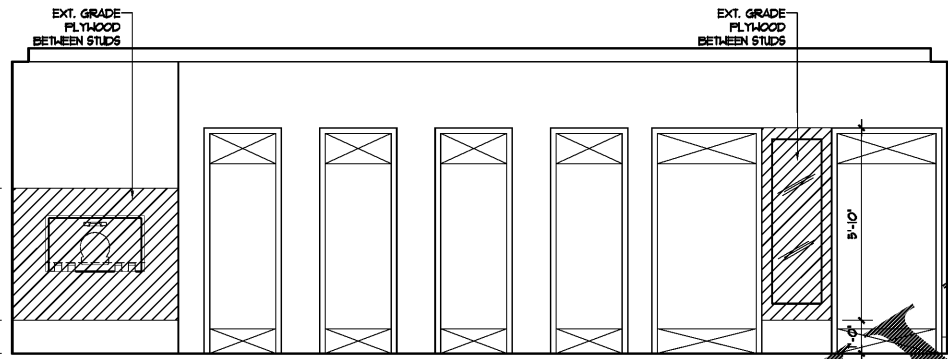

A MEN'S RESTROOM
SCALE 3/8" = 1'-0"

B MEN'S RESTROOM
SCALE 3/8" = 1'-0"

C MEN'S RESTROOM
SCALE 3/8" = 1'-0"

D MEN'S RESTROOM
SCALE 3/8" = 1'-0"

E MEN'S RESTROOM
SCALE 3/8" = 1'-0"

F WOMEN'S RESTROOM
SCALE 3/8" = 1'-0"

G WOMEN'S RESTROOM
SCALE 3/8" = 1'-0"

H WOMEN'S RESTROOM
SCALE 3/8" = 1'-0"

J WOMEN'S RESTROOM
SCALE 3/8" = 1'-0"

K WOMEN'S RESTROOM
SCALE 3/8" = 1'-0"

L SHOWER
SCALE 3/8" = 1'-0"

M SHOWER
SCALE 3/8" = 1'-0"

M.1 SHOWER
SCALE 3/8" = 1'-0"

N SHOWER
SCALE 3/8" = 1'-0"

P SHOWER
SCALE 3/8" = 1'-0"

Q SHOWER
SCALE 3/8" = 1'-0"

R TYP. H.C. STALL
SCALE 3/8" = 1'-0"

S TYP. H.C. STALL
SCALE 3/8" = 1'-0"

T TYP. TOILET STALL
SCALE 3/8" = 1'-0"

U TYP. TOILET STALL
SCALE 3/8" = 1'-0"

V TYP. TOILET STALL
SCALE 3/8" = 1'-0"

Pascal Aughtry & Associates, PC

405.463.3494
Fax 405.463.3493
837 East Briston Road
Oklahoma City, OK 73114
pascal@pcarh.com

A NEW TRAVEL STOP
STORE NO. 735
CALHOUN, GA