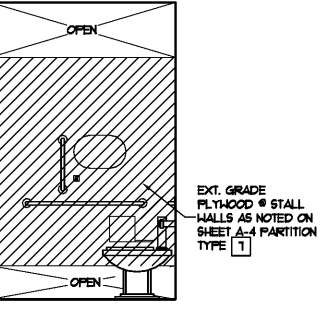

G WOMEN'S RESTROOM
SCALE 3/8" = 1'-0"

H WOMEN'S RESTROOM
SCALE 3/8" = 1'-0"

J WOMEN'S RESTROOM
SCALE 3/8" = 1'-0"

K WOMEN'S RESTROOM
SCALE 3/8" = 1'-0"

L SHOWER
SCALE 3/8" = 1'-0"

M SHOWER
SCALE 3/8" = 1'-0"

M.1 SHOWER
SCALE 3/8" = 1'-0"

N SHOWER
SCALE 3/8" = 1'-0"

P SHOWER
SCALE 3/8" = 1'-0"

Q SHOWER
SCALE 3/8" = 1'-0"

R TYP. H.C. STALL
SCALE 3/8" = 1'-0"

S TYP. H.C. STALL
SCALE 3/8" = 1'-0"

T TYP. TOILET STALL
SCALE 3/8" = 1'-0"